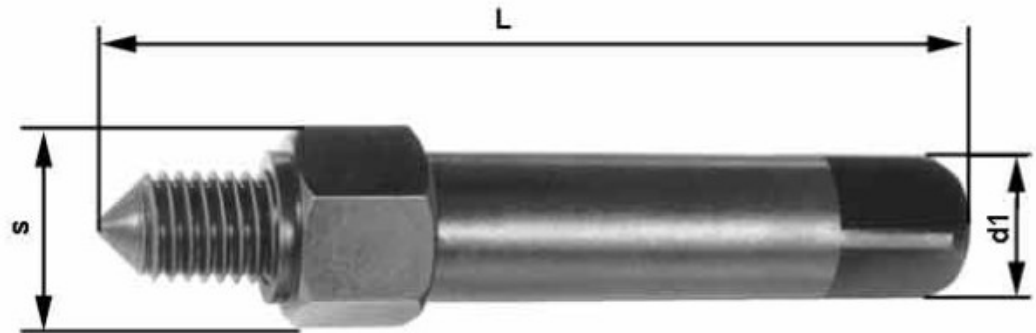

BN 1181

Insertion tool
for manual application

Trade mark	Ensats®	Material	Steel
Type	610	Surface	black

Article No. - 1412590

Code	1412590
fit for	M4
L	60
d ₁	6
Square WAF	5
s	7

X-ON Electronics

Largest Supplier of Electrical and Electronic Components