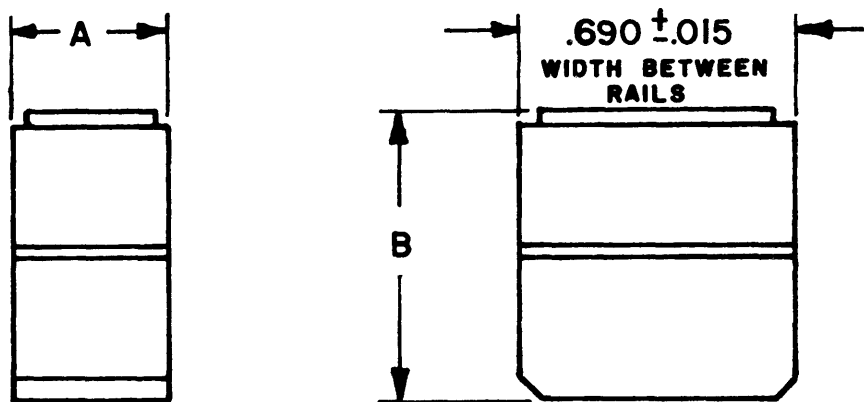

TJ11E-**-**		REVISIONS			
		SYM	DESCRIPTION	DATE	APPROVED
		L	REV & REDR PER E.O. 54074	10-31-68	<i>D.G.B.</i> <i>11-15-68</i>
		M	REV (I) PER E.O. 54097	12-4-68	<i>D.G.B.</i> <i>12-16-68</i>

PART NUMBER	SIZE	WT. IN LBS. APPROX.	A ±.015	B ±.030
TJ11E-06-**-**	22	.013	.395	.785
TJ11E-02-**-**	20	.014	.395	.742
TJ11E-05-**-**	16	.032	.980	.747
TJ11E-07-**-**	12	.048	1.274	.807

SIZE 22 ONLY

SIZE 20, 16 & 12

6. FOR CONTACT DATA SEE ENVELOPE DWG. 61800.
5. MODULE ASSEMBLY WEIGHTS SHOWN INCLUDE 8 CONTACTS FOR SIZES 20, 16, AND 12 AND 10 CONTACTS FOR SIZE 22.
4. TJ11E-**-**-**
3. THESE MODULE SIZES MAY BE USED IN SIZE 1 FRAME ONLY.
2. THE BUS IDENTIFICATION WILL BE SCREENED ON MODULE ASSY. FOR AVAILABLE MODULE ARRANGEMENT SEE CATALOG ENVELOPE DWGS. 61500, 61501, 61502 & 61513.
1. SEE "GENERAL DESCRIPTION" FOR ELECTRICAL AND MATERIAL SPECIFICATION.