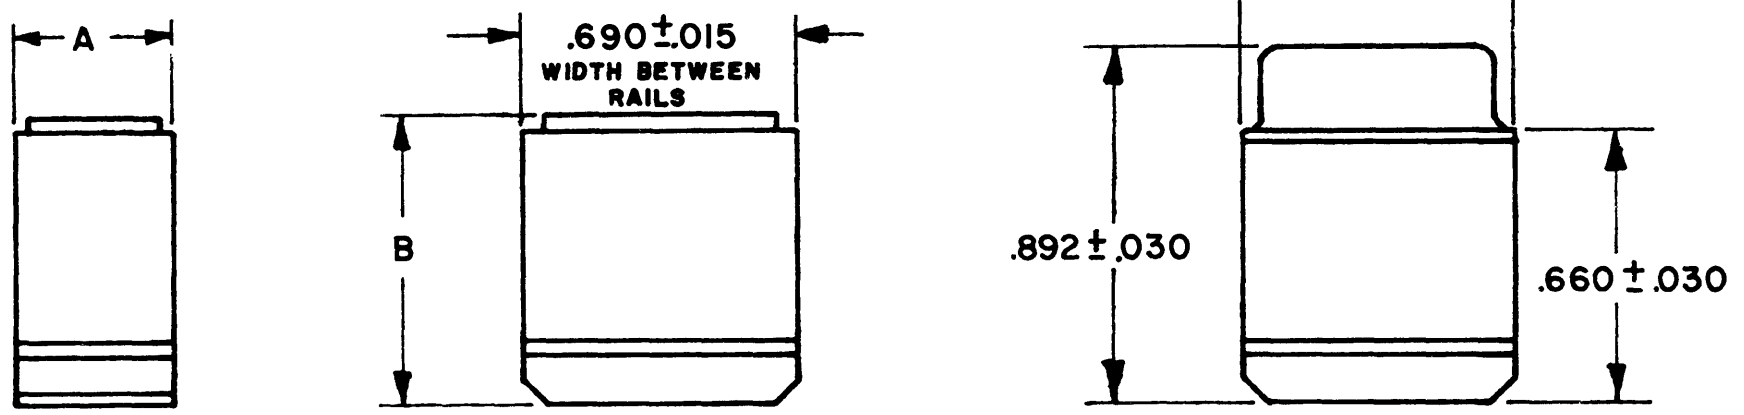

TJ11E-**-**		REVISIONS			
		SYM	DESCRIPTION	DATE	APPROVED
		L	REV & REDR PER E.O. 54074	10-31-68	<i>D.G.B.</i> <i>11-15-68</i>
		M	REV (I) PER E.O. 54097	12-4-68	<i>D.G.B.</i> <i>12-16-68</i>

PART NUMBER	SIZE	WT. IN LBS. APPROX.	A ±.015	B ±.030
TJ11E-06-**-**	22	.013	.395	.785
TJ11E-02-**-**	20	.014	.395	.742
TJ11E-05-**-**	16	.032	.980	.747
TJ11E-07-**-**	12	.048	1.274	.807

SIZE 22 ONLY

SIZE 20, 16 & 12

6. FOR CONTACT DATA SEE ENVELOPE DWG. 61800.
5. MODULE ASSEMBLY WEIGHTS SHOWN INCLUDE 8 CONTACTS FOR SIZES 20, 16, AND 12 AND 10 CONTACTS FOR SIZE 22.
4. TJ11E-**-**-**
3. THESE MODULE SIZES MAY BE USED IN SIZE 1 FRAME ONLY.
2. THE BUS IDENTIFICATION WILL BE SCREENED ON MODULE ASSY. FOR AVAILABLE MODULE ARRANGEMENT SEE CATALOG ENVELOPE DWGS. 61500, 61501, 61502 & 61513.
1. SEE "GENERAL DESCRIPTION" FOR ELECTRICAL AND MATERIAL SPECIFICATION.