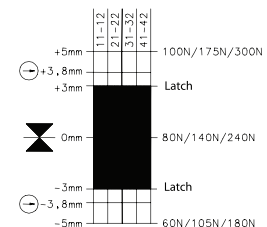

Safety Cable Pull Switches

SR Series - Safety Rope Pull Switches

Max. span length

Cable Ring with Reset Only

	2 NC / 2 NO	4 NC
82 Ft. (25 Meters)	601.1621.064 SR-U2Z-0-LU-100-L0-0-0 Replaces 601.1621.030 SR-U2Z 100	601.1691.074 SR-A4Z-0-LU-100-L0-0-0 Replaces 601.1691.033 SR-A4Z 100
123 Ft. (37.5 Meters)	601.1621.065 SR-U2Z-0-LU-175-L0-0-0 Replaces 601.1621.026 SR-U2Z 175	601.1691.075 SR-A4Z-0-LU-175-L0-0-0 Replaces 601.1691.047 SR-A4Z 175
246 Ft. (75 Meters)	601.1621.066 SR-U2Z-0-LU-300-L0-0-0 Replaces 601.1620.020 SR-U2Z 300	601.1691.076 SR-A4Z-0-LU-300-L0-0-0 Replaces 601.1691.048 SR-A4Z 300

Approvals

Contact type 2 NC/2 NO (Zb) 4 NC

Action contacts U2Z A4Z

Switching Diagram

On
 Off

X-ON Electronics

Largest Supplier of Electrical and Electronic Components

Click to view similar products for [Emergency Stop Switches / E-Stop Switches](#) category: