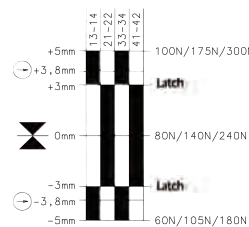

Safety Cable Pull Switches

SR Series - Safety Rope Pull Switches

Max. span length

Cable Ring with Reset Only

	2 NC / 2 NO	4 NC
82 Ft. (25 Meters)	601.1621.064 SR-U2Z-0-LU-100-L0-0-0 Replaces 601.1621.030 SR-U2Z 100	601.1691.074 SR-A4Z-0-LU-100-L0-0-0 Replaces 601.1691.033 SR-A4Z 100
123 Ft. (37.5 Meters)	601.1621.065 SR-U2Z-0-LU-175-L0-0-0 Replaces 601.1621.026 SR-U2Z 175	601.1691.075 SR-A4Z-0-LU-175-L0-0-0 Replaces 601.1691.047 SR-A4Z 175
246 Ft. (75 Meters)	601.1621.066 SR-U2Z-0-LU-300-L0-0-0 Replaces 601.1620.020 SR-U2Z 300	601.1691.076 SR-A4Z-0-LU-300-L0-0-0 Replaces 601.1691.048 SR-A4Z 300

Approvals

Contact type 2 NC/2 NO (Zb) 4 NC

Action contacts U2Z A4Z

Switching Diagram

On
 Off

X-ON Electronics

Largest Supplier of Electrical and Electronic Components

Click to view similar products for [Emergency Stop Switches / E-Stop Switches](#) category: