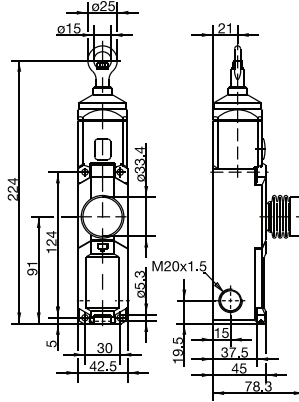

Safety Cable Pull Switches

SR Series - Safety Rope Pull Switches

Max. span length

Cable Ring with Reset Only

	2 NC / 2 NO	4 NC
82 Ft. (25 Meters)	601.1621.064 SR-U2Z-0-LU-100-L0-0-0 Replaces 601.1621.030 SR-U2Z 100	601.1691.074 SR-A4Z-0-LU-100-L0-0-0 Replaces 601.1691.033 SR-A4Z 100
123 Ft. (37.5 Meters)	601.1621.065 SR-U2Z-0-LU-175-L0-0-0 Replaces 601.1621.026 SR-U2Z 175	601.1691.075 SR-A4Z-0-LU-175-L0-0-0 Replaces 601.1691.047 SR-A4Z 175
246 Ft. (75 Meters)	601.1621.066 SR-U2Z-0-LU-300-L0-0-0 Replaces 601.1620.020 SR-U2Z 300	601.1691.076 SR-A4Z-0-LU-300-L0-0-0 Replaces 601.1691.048 SR-A4Z 300

Approvals

Contact type 2 NC/2 NO (Zb) 4 NC

Action contacts U2Z A4Z

Switching Diagram

On
 Off

X-ON Electronics

Largest Supplier of Electrical and Electronic Components

Click to view similar products for [Emergency Stop Switches / E-Stop Switches](#) category: