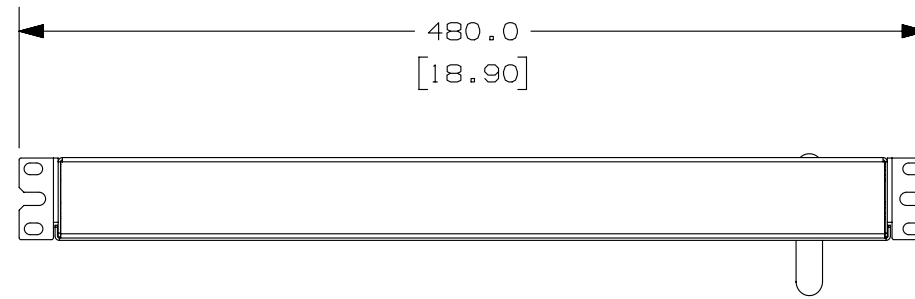

PANDUIT P/N	WEIGHT
H1B1B1COA10AKAO	3.5kg (7.74lbs)

NOTES:

1. IDENTIFICATION: HORIZONTAL, (10) NEMA 5-20R, BASIC, 120V / 20A / SINGLE-PHASE PDU

PART NO. H1B1B1COA10AKAO COLOR BLACK

2. ACCESSORY COMPONENTS:

- (1) QUICK-START GUIDE
- (4) #12-24 SCREWS
- (4) M6 x 20mm SCREWS

3. PRIMARY DIMENSIONS ARE IN MILLIMETERS, SECONDARY DIMENSIONS IN [INCHES]

4. RoHS COMPLIANT

5. VISIT OUR ON-LINE CATALOG AT WWW.PANDUIT.COM FOR A CURRENT LIST OF PRODUCTS APPLICABLE FOR USE WITH THIS PART

6. MAXIMUM AVAILABLE INPUT POWER = 1.9 kW

7. INSTALLATION SHALL COMPLY WITH ALL APPLICABLE NATIONAL, STATE, AND LOCAL CODES

FRONT VIEW

REAR VIEW

SIDE VIEW

PLUG
20 AMP, 125V
STRAIGHT BLADE
NEMA 5-20P

TEN (10)
RECEPTACLES
20 AMP, 125V
STRAIGHT BLADE
NEMA 5-20R

REV	DATE	BY	CHK	APR	DESCRIPTION	ECN
00A	09-19-14	SAT	MRWA	EDM	RELEASED TO PRODUCTION	12V092DE-DC

WE ASK THAT YOU CHECK FULLY THE DIMENSIONS, NOTES, AND SIGN THE CLIENT SIGNATURE BOX.		SIGN
THE JOB WILL NOT PROGRESS WITHOUT SIGNED APPROVAL. PLEASE DO NOT DELAY IN RETURNING PROOF AS IT WILL AFFECT DELIVERY.		DATE
		PRINT
TITLE		
BASIC PDU (10) 5-20R CUSTOMER DRAWING		
ITEM REVISION NAME		12V092DE/00
DATASET FILE NAME		12V092DE_DC/00A
UNLESS OTHERWISE SPECIFIED, DIMENSIONAL TOLERANCES ARE:		MATERIAL/COLOR:
INCHES	METRIC - MILLIMETER	ANGLE
X.X +/- 0.03	X.X +/- 0.8	+/- 1°
X.XX +/- 0.018	X.X +/- 0.46	
X.XXX +/- 0.007	X.XX +/- 0.18	
		N/A
		DRAWING NUMBER:
		12V092DE-DC
DRAWN BY	DATE	CHK
SAT	09-15-14	MRWA
SCALE	THIRD ANGLE PROJECTION	
NONE		
SHT 1 OF 1	SIZE	B