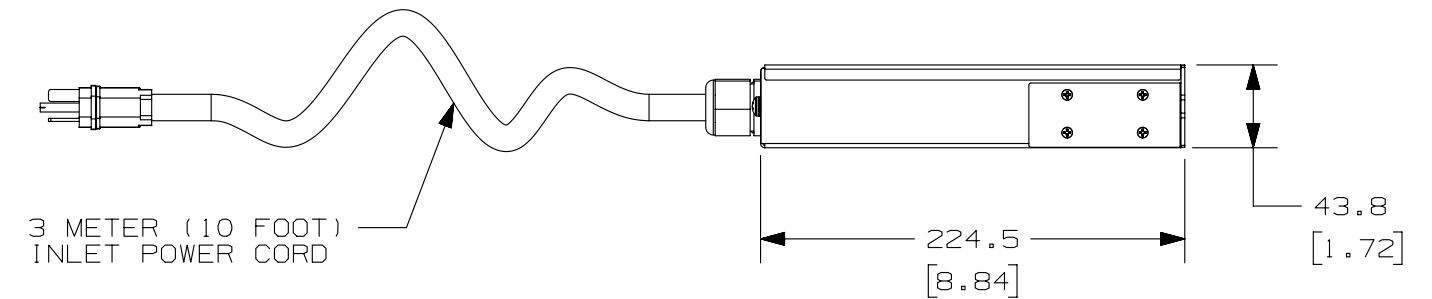

PANDUIT P/N	WEIGHT
H1B1B1COA10AKAO	3.5kg (7.74lbs)

NOTES:

1. IDENTIFICATION: HORIZONTAL, (10) NEMA 5-20R, BASIC, 120V / 20A / SINGLE-PHASE PDU

PART NO. H1B1B1COA10AKAO COLOR BLACK

2. ACCESSORY COMPONENTS:

- (1) QUICK-START GUIDE
- (4) #12-24 SCREWS
- (4) M6 x 20mm SCREWS

3. PRIMARY DIMENSIONS ARE IN MILLIMETERS, SECONDARY DIMENSIONS IN [INCHES]

4. RoHS COMPLIANT

5. VISIT OUR ON-LINE CATALOG AT WWW.PANDUIT.COM FOR A CURRENT LIST OF PRODUCTS APPLICABLE FOR USE WITH THIS PART

6. MAXIMUM AVAILABLE INPUT POWER = 1.9 kW

7. INSTALLATION SHALL COMPLY WITH ALL APPLICABLE NATIONAL, STATE, AND LOCAL CODES

FRONT VIEW

REAR VIEW

SIDE VIEW

PLUG
20 AMP, 125V
STRAIGHT BLADE
NEMA 5-20P

TEN (10)
RECEPTACLES
20 AMP, 125V
STRAIGHT BLADE
NEMA 5-20R

REV	DATE	BY	CHK	APR	DESCRIPTION	ECN
00A	09-19-14	SAT	MRWA	EDM	RELEASED TO PRODUCTION	12V092DE-DC

WE ASK THAT YOU CHECK FULLY THE DIMENSIONS, NOTES, AND SIGN THE CLIENT SIGNATURE BOX.		SIGN
THE JOB WILL NOT PROGRESS WITHOUT SIGNED APPROVAL. PLEASE DO NOT DELAY IN RETURNING PROOF AS IT WILL AFFECT DELIVERY.		DATE
		PRINT
TITLE		
BASIC PDU (10) 5-20R CUSTOMER DRAWING		
ITEM REVISION NAME		12V092DE/00
DATASET FILE NAME		12V092DE_DC/00A
UNLESS OTHERWISE SPECIFIED, DIMENSIONAL TOLERANCES ARE:		MATERIAL/COLOR:
INCHES	METRIC - MILLIMETER	ANGLE
X.X +/- 0.03	X.X +/- 0.8	+/- 1°
X.XX +/- 0.018	X.X +/- 0.46	
X.XXX +/- 0.007	X.XX +/- 0.18	
		N/A
		DRAWING NUMBER:
		12V092DE-DC
DRAWN BY	DATE	CHK
SAT	09-15-14	MRWA
SCALE	THIRD ANGLE PROJECTION	
NONE		
SHT 1 OF 1	SIZE	B