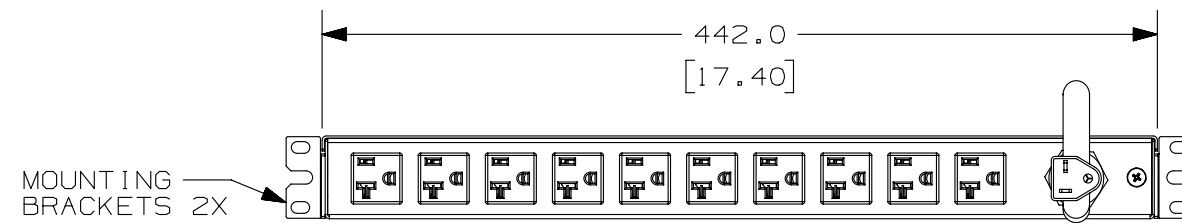

PANDUIT P/N	WEIGHT
H1B1B1COA10AKAO	3.5kg (7.74lbs)

NOTES:

1. IDENTIFICATION: HORIZONTAL, (10) NEMA 5-20R, BASIC, 120V / 20A / SINGLE-PHASE PDU

PART NO. H1B1B1COA10AKAO COLOR BLACK

2. ACCESSORY COMPONENTS:

- (1) QUICK-START GUIDE
- (4) #12-24 SCREWS
- (4) M6 x 20mm SCREWS

3. PRIMARY DIMENSIONS ARE IN MILLIMETERS, SECONDARY DIMENSIONS IN [INCHES]

4. RoHS COMPLIANT

5. VISIT OUR ON-LINE CATALOG AT WWW.PANDUIT.COM FOR A CURRENT LIST OF PRODUCTS APPLICABLE FOR USE WITH THIS PART

6. MAXIMUM AVAILABLE INPUT POWER = 1.9 kW

7. INSTALLATION SHALL COMPLY WITH ALL APPLICABLE NATIONAL, STATE, AND LOCAL CODES

FRONT VIEW

REAR VIEW

SIDE VIEW

PLUG
20 AMP, 125V
STRAIGHT BLADE
NEMA 5-20P

TEN (10)
RECEPTACLES
20 AMP, 125V
STRAIGHT BLADE
NEMA 5-20R