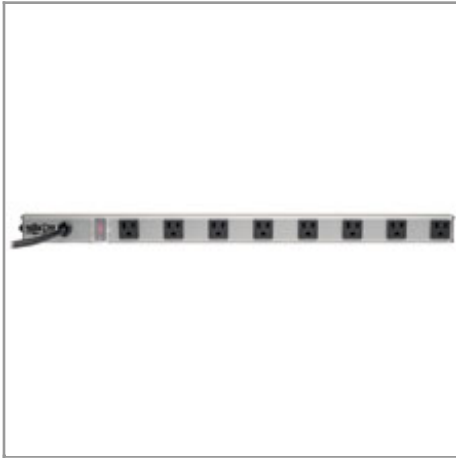

8 Right-Angle Outlet Vertical Power Strip, 120V, 15A, 15-ft. Cord, 5-15P, 24 in.

MODEL NUMBER: PS2408RA

Highlights

- Ideal for applications needing multiple convenience outlets for powering a variety of electronic equipment
- 24-in mountable housing with 8 right-angle NEMA 5-15R receptacles, right-angle plug and a 15 ft. power cord
- Lighted, covered On/Off switch and 15-amp circuit breaker
- Sturdy construction and heavy-duty, all-metal housing

Package Includes

- PS2408RA Power Strip
- Mounting hardware
- Instruction manual

Description

The PS2408RA provides a 15-amp, 120v power strip with 8 right-angle NEMA 5-15R receptacles in a rugged, all-metal, mountable housing. It allows for both vertical and horizontal mounting, making it ideal for a variety of uses including office, rack-mount, workbench, industrial and telecom applications. With a right angle NEMA 5-15P plug and 15-ft. power cord, you don't have to install the PS2408RA next to outlets you already have; it can be mounted across the room and deliver reliable service where you need it most. A lighted and covered On/Off switch helps prevent accidental shut-offs, while a 15-amp circuit breaker guards against dangerous circuit overloads. Its sturdy all-metal extruded aluminum housing stands up to demanding network, laboratory or factory environments.

Features

Multi-Outlet Power Distribution: Featuring 8 right-angle receptacles compatible with all standard electrical equipment, the PS2408RA is an ideal solution for applications or locations that require power to many devices simultaneously. The 24-in. housing spaces the outlets 2.48 inches apart from center to center, allowing enough room for most AC adapters and transformers.