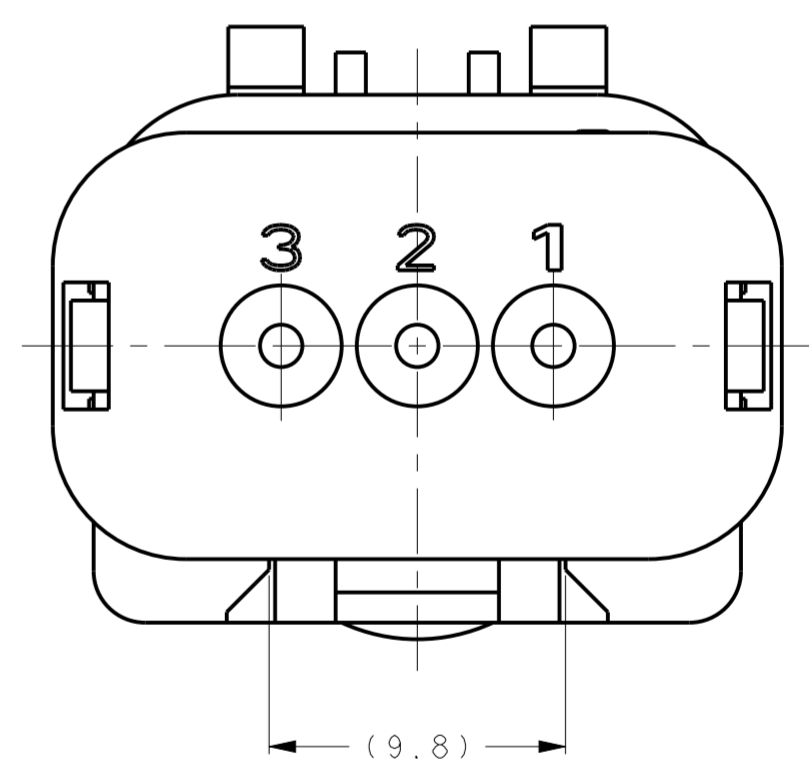

REVISIONS				
P	LTR	DESCRIPTION	DATE	APVD
B	I	REVISED PER ECR-10-019377	30SEP2010	HMR TM
C		REVISED PER ECR-14-000206	26DEC2013	PV RB

1717673-2
SCALE 2:1

1717673-3
SCALE 2:1

1717673-4
SCALE 2:1

SCALE 2:1

- ① MATERIAL: 15% GLASS FILLED THERMOPLASTIC
COLOR: BLACK
- ② MATERIAL: 15% GLASS FILLED THERMOPLASTIC
COLOR: (SEE TABLE)
- ③ MATERIAL: SILICONE
COLOR: GREEN

4. WIRE INSULATION RANGE: $\varnothing 2.24 \sim \varnothing 3.94$

1717673-1 SHOWN

A - A
OPEN POSITION

GREEN	1717673-4
YELLOW	1717673-3
GRAY	1717673-2
RED	1717673-1
TPA COLOR	PART NUMBER

THIS DRAWING IS A CONTROLLED DOCUMENT.		DWN Y. KATO 15JAN2004	TE Connectivity
DIMENSIONS: mm		CHK S. MANABE 15JAN2004	
TOLERANCES UNLESS OTHERWISE SPECIFIED		APVD S. MANABE 15JAN2004	
0 PLC ± 1 PLC ± 2 PLC ± 3 PLC ± 4 PLC ± ANGLES ± FINISH -		PRODUCT SPEC 108-2184 APPLICATION SPEC 114-13065 WEIGHT -	
MATERIAL		NAME CAP ASSY, 3 POS. BRACKET REVERSE TYPE AMP SEAL 16	RESTRICTED
		SIZE A20779	DRAWING NO C-1717673
		Customer Drawing	SCALE 4:1 SHEET OF REV C