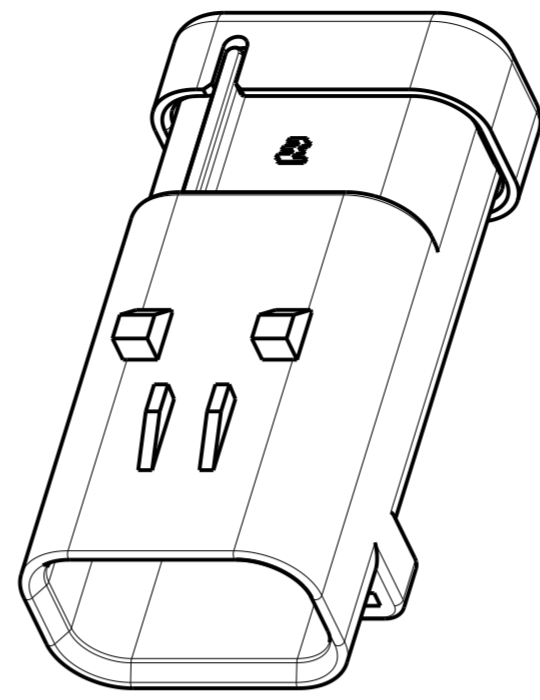

REVISIONS				
P	LTR	DESCRIPTION	DATE	APVD
B	I	REVISED PER ECR-10-019377	30SEP2010	HMR TM
C		REVISED PER ECR-14-000206	26DEC2013	PV RB

1717673-2
SCALE 2:1

1717673-3
SCALE 2:1

1717673-4
SCALE 2:1

SCALE 2:1

- ① MATERIAL: 15% GLASS FILLED THERMOPLASTIC
COLOR: BLACK
- ② MATERIAL: 15% GLASS FILLED THERMOPLASTIC
COLOR: (SEE TABLE)
- ③ MATERIAL: SILICONE
COLOR: GREEN

4. WIRE INSULATION RANGE: $\varnothing 2.24 \sim \varnothing 3.94$

1717673-1 SHOWN

A - A
OPEN POSITION

GREEN	1717673-4
YELLOW	1717673-3
GRAY	1717673-2
RED	1717673-1
TPA COLOR	PART NUMBER

THIS DRAWING IS A CONTROLLED DOCUMENT.		DWN Y. KATO 15JAN2004	TE Connectivity
DIMENSIONS: mm		CHK S. MANABE 15JAN2004	
TOLERANCES UNLESS OTHERWISE SPECIFIED		APVD S. MANABE 15JAN2004	
0 PLC ± 1 PLC ± 2 PLC ± 3 PLC ± 4 PLC ± ANGLES ± FINISH -		PRODUCT SPEC 108-2184 APPLICATION SPEC 114-13065 WEIGHT -	
MATERIAL		NAME CAP ASSY, 3 POS. BRACKET REVERSE TYPE AMP SEAL 16	RESTRICTED
		SIZE A20779	DRAWING NO C-1717673
		Customer Drawing	SCALE 4:1 SHEET OF REV C