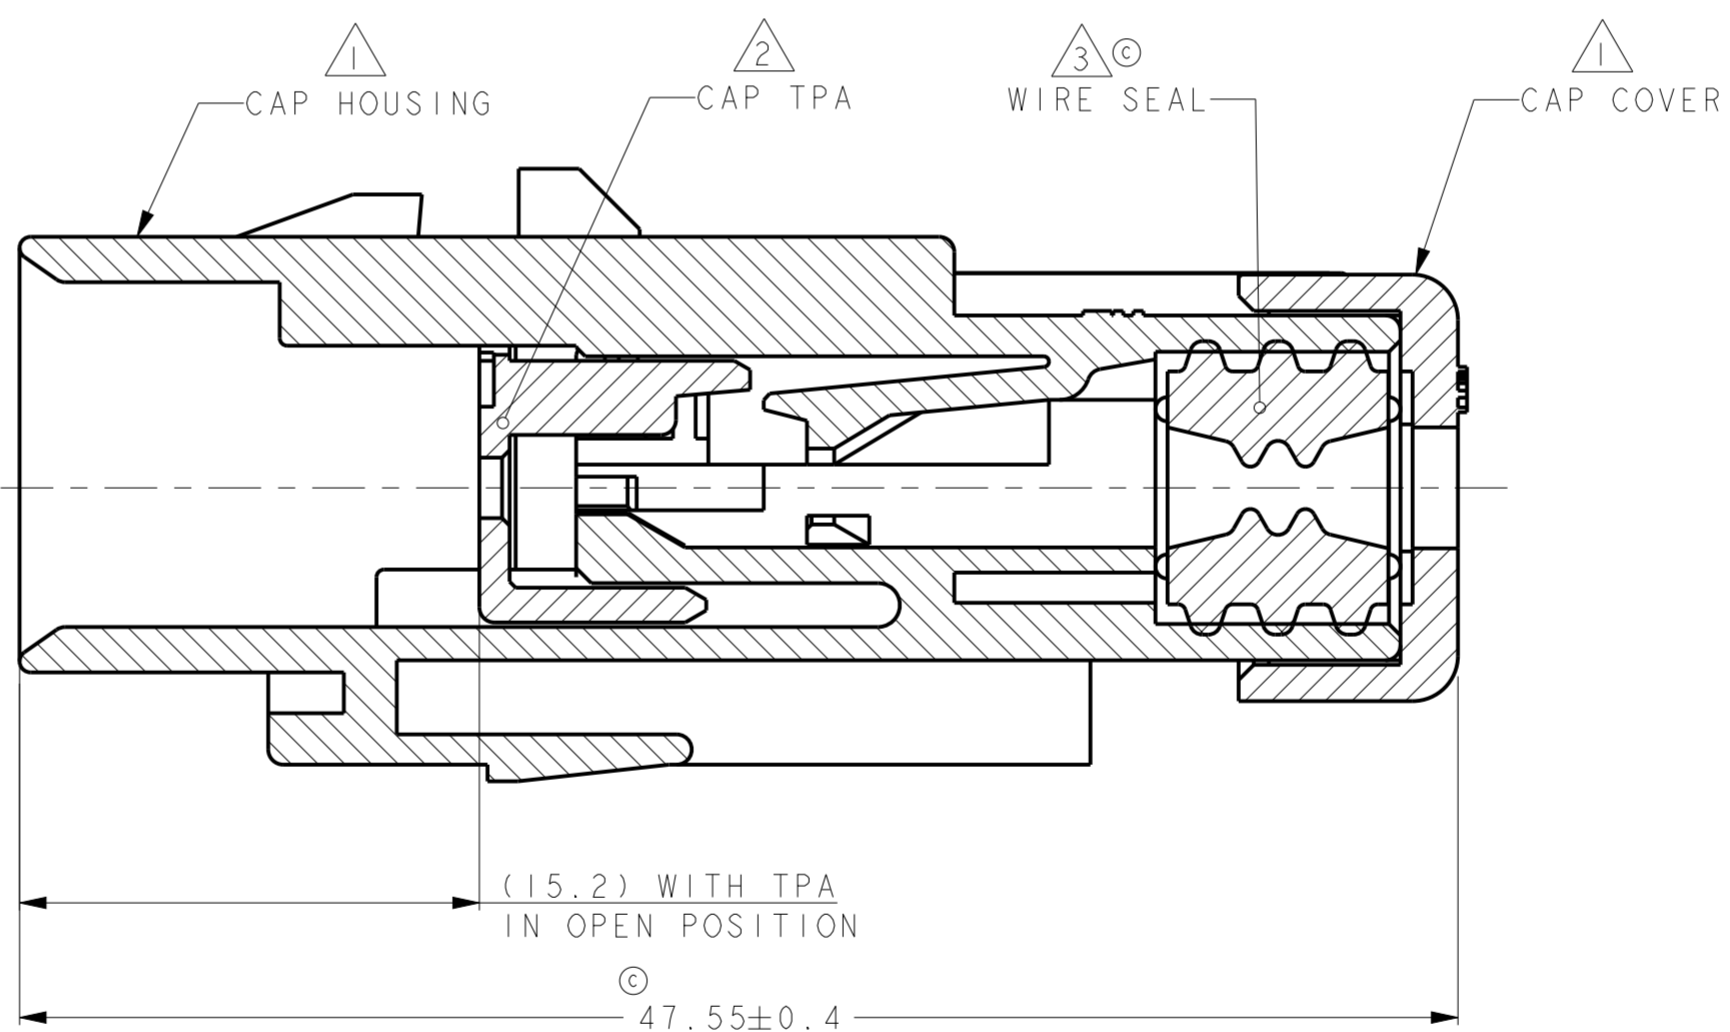

REVISIONS				
P	LTR	DESCRIPTION	DATE	APVD
B	I	REVISED PER ECR-10-019377	30SEP2010	HMR TM
C		REVISED PER ECR-14-000206	26DEC2013	PV RB

1717673-2
SCALE 2:1

1717673-3
SCALE 2:1

1717673-4
SCALE 2:1

SCALE 2:1

- ① MATERIAL: 15% GLASS FILLED THERMOPLASTIC
COLOR: BLACK
- ② MATERIAL: 15% GLASS FILLED THERMOPLASTIC
COLOR: (SEE TABLE)
- ③ MATERIAL: SILICONE
COLOR: GREEN

4. WIRE INSULATION RANGE: $\varnothing 2.24 \sim \varnothing 3.94$

1717673-1 SHOWN

A - A
OPEN POSITION

GREEN	1717673-4
YELLOW	1717673-3
GRAY	1717673-2
RED	1717673-1
TPA COLOR	PART NUMBER

THIS DRAWING IS A CONTROLLED DOCUMENT.		DWN Y. KATO 15JAN2004	TE Connectivity
DIMENSIONS: mm		CHK S. MANABE 15JAN2004	
TOLERANCES UNLESS OTHERWISE SPECIFIED		APVD S. MANABE 15JAN2004	
0 PLC ± 1 PLC ± 2 PLC ± 3 PLC ± 4 PLC ± ANGLES ± FINISH -		PRODUCT SPEC 108-2184 APPLICATION SPEC 114-13065 WEIGHT -	
MATERIAL		NAME CAP ASSY, 3 POS. BRACKET REVERSE TYPE AMP SEAL 16	RESTRICTED
		SIZE A20779	DRAWING NO C-1717673
		Customer Drawing	SCALE 4:1 SHEET OF REV C