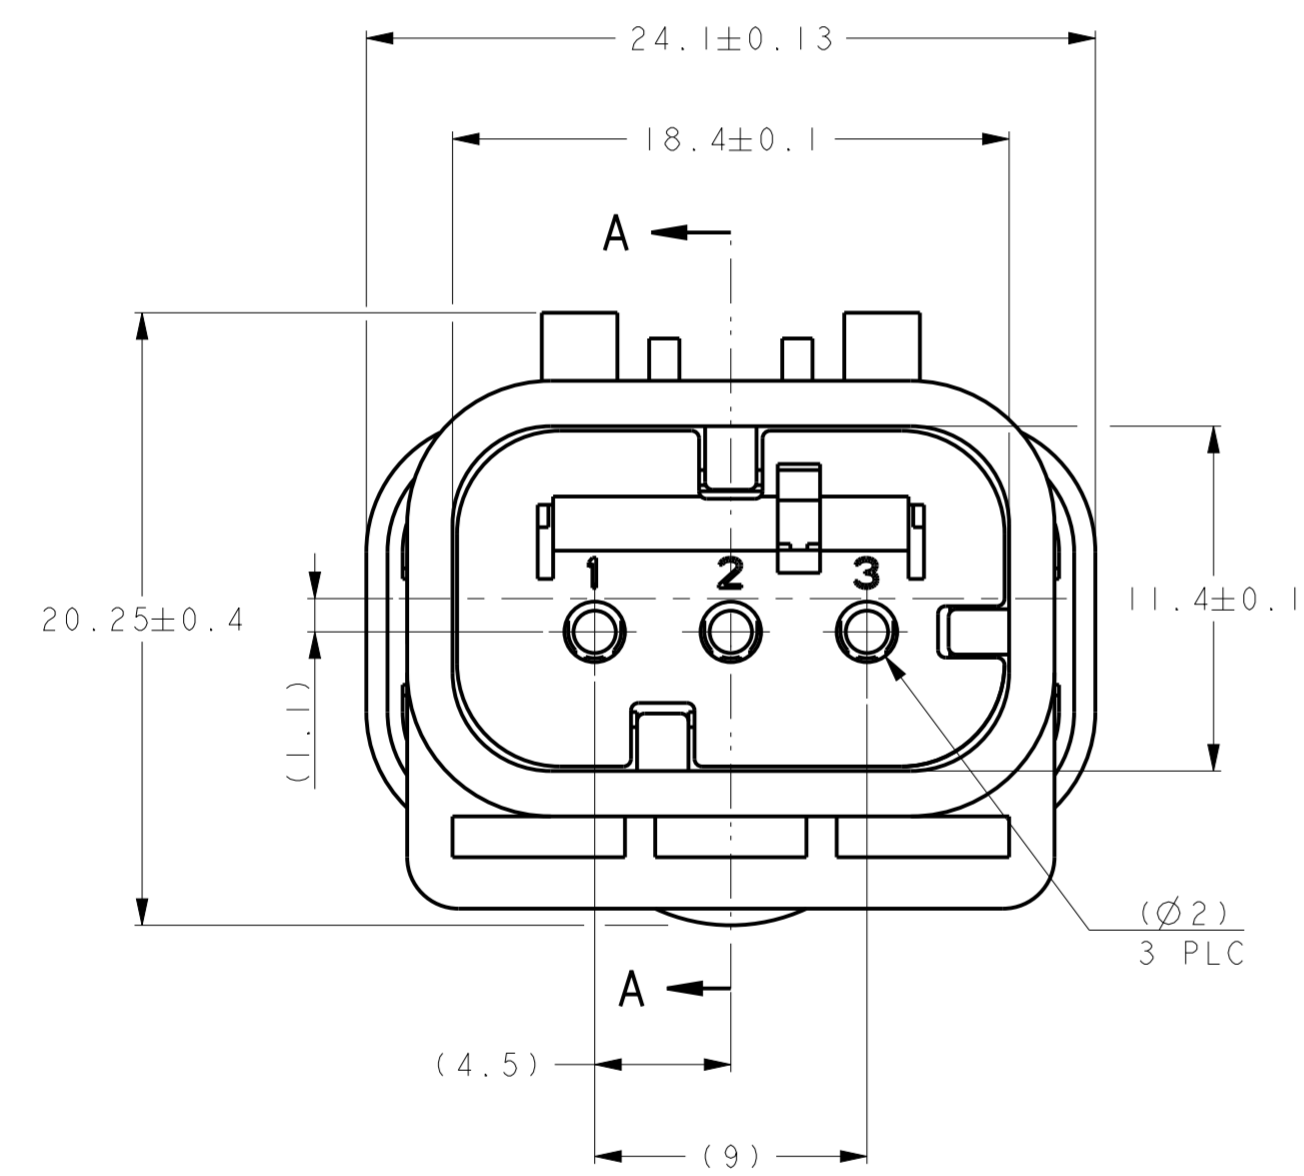

REVISIONS				
P	LTR	DESCRIPTION	DATE	APVD
B	I	REVISED PER ECR-10-019377	30SEP2010	HMR TM
C		REVISED PER ECR-14-000206	26DEC2013	PV RB

1717673-2
SCALE 2:1

1717673-3
SCALE 2:1

1717673-4
SCALE 2:1

SCALE 2:1

- ① MATERIAL: 15% GLASS FILLED THERMOPLASTIC
COLOR: BLACK
- ② MATERIAL: 15% GLASS FILLED THERMOPLASTIC
COLOR: (SEE TABLE)
- ③ MATERIAL: SILICONE
COLOR: GREEN

4. WIRE INSULATION RANGE: $\varnothing 2.24 \sim \varnothing 3.94$

1717673-1 SHOWN

A - A
OPEN POSITION

GREEN	1717673-4
YELLOW	1717673-3
GRAY	1717673-2
RED	1717673-1
TPA COLOR	PART NUMBER

THIS DRAWING IS A CONTROLLED DOCUMENT.		DWN Y. KATO 15JAN2004	TE Connectivity
DIMENSIONS: mm		CHK S. MANABE 15JAN2004	
TOLERANCES UNLESS OTHERWISE SPECIFIED		APVD S. MANABE 15JAN2004	
0 PLC ± 1 PLC ± 2 PLC ± 3 PLC ± 4 PLC ± ANGLES ± FINISH -		PRODUCT SPEC 108-2184 APPLICATION SPEC 114-13065 WEIGHT -	
MATERIAL		NAME CAP ASSY, 3 POS. BRACKET REVERSE TYPE AMP SEAL 16	RESTRICTED
		SIZE A20779	DRAWING NO C-1717673
		Customer Drawing	SCALE 4:1 SHEET OF REV C