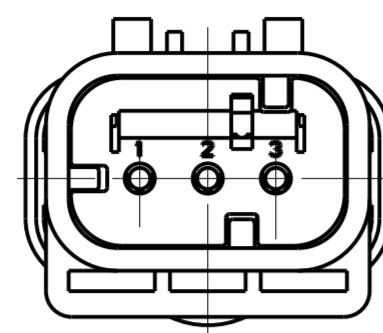

REVISIONS				
P	LTR	DESCRIPTION	DATE	APVD
B	I	REVISED PER ECR-10-019377	30SEP2010	HMR TM
C		REVISED PER ECR-14-000206	26DEC2013	PV RB

1717673-2
SCALE 2:1

1717673-3
SCALE 2:1

1717673-4
SCALE 2:1

SCALE 2:1

- ① MATERIAL: 15% GLASS FILLED THERMOPLASTIC
COLOR: BLACK
- ② MATERIAL: 15% GLASS FILLED THERMOPLASTIC
COLOR: (SEE TABLE)
- ③ MATERIAL: SILICONE
COLOR: GREEN

4. WIRE INSULATION RANGE: $\varnothing 2.24 \sim \varnothing 3.94$

1717673-1 SHOWN

A - A
OPEN POSITION

GREEN	1717673-4
YELLOW	1717673-3
GRAY	1717673-2
RED	1717673-1
TPA COLOR	PART NUMBER

THIS DRAWING IS A CONTROLLED DOCUMENT.		DWN Y. KATO 15JAN2004	TE Connectivity
DIMENSIONS: mm		CHK S. MANABE 15JAN2004	
TOLERANCES UNLESS OTHERWISE SPECIFIED		APVD S. MANABE 15JAN2004	
0 PLC ± 1 PLC ± 2 PLC ± 3 PLC ± 4 PLC ± ANGLES ± FINISH -		PRODUCT SPEC 108-2184 APPLICATION SPEC 114-13065 WEIGHT -	
MATERIAL		NAME CAP ASSY, 3 POS. BRACKET REVERSE TYPE AMP SEAL 16	RESTRICTED
		SIZE A20779	DRAWING NO C-1717673
		Customer Drawing	SCALE 4:1 SHEET OF REV C