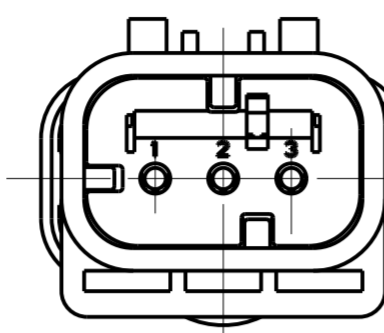

REVISIONS				
P	LTR	DESCRIPTION	DATE	APVD
B	I	REVISED PER ECR-10-019377	30SEP2010	HMR TM
C		REVISED PER ECR-14-000206	26DEC2013	PV RB

1717673-2
SCALE 2:1

1717673-3
SCALE 2:1

1717673-4
SCALE 2:1

SCALE 2:1

- ① MATERIAL: 15% GLASS FILLED THERMOPLASTIC
COLOR: BLACK
- ② MATERIAL: 15% GLASS FILLED THERMOPLASTIC
COLOR: (SEE TABLE)
- ③ MATERIAL: SILICONE
COLOR: GREEN

4. WIRE INSULATION RANGE: $\varnothing 2.24 \sim \varnothing 3.94$

1717673-1 SHOWN

A - A
OPEN POSITION

GREEN	1717673-4
YELLOW	1717673-3
GRAY	1717673-2
RED	1717673-1
TPA COLOR	PART NUMBER

THIS DRAWING IS A CONTROLLED DOCUMENT.		DWN Y. KATO 15JAN2004	TE Connectivity
DIMENSIONS: mm		CHK S. MANABE 15JAN2004	
TOLERANCES UNLESS OTHERWISE SPECIFIED		APVD S. MANABE 15JAN2004	
0 PLC ± 1 PLC ± 2 PLC ± 3 PLC ± 4 PLC ± ANGLES ± FINISH -		PRODUCT SPEC 108-2184 APPLICATION SPEC 114-13065 WEIGHT -	
MATERIAL		NAME CAP ASSY, 3 POS. BRACKET REVERSE TYPE AMP SEAL 16	RESTRICTED
		SIZE A20779	DRAWING NO C-1717673
		Customer Drawing	SCALE 4:1 SHEET OF REV C