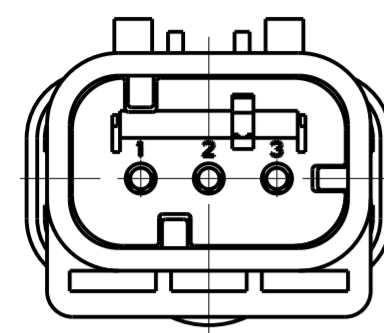

REVISIONS				
P	LTR	DESCRIPTION	DATE	APVD
B	I	REVISED PER ECR-10-019377	30SEP2010	HMR TM
C		REVISED PER ECR-14-000206	26DEC2013	PV RB

1717673-2
SCALE 2:1

1717673-3
SCALE 2:1

1717673-4
SCALE 2:1

SCALE 2:1

- ① MATERIAL: 15% GLASS FILLED THERMOPLASTIC
COLOR: BLACK
- ② MATERIAL: 15% GLASS FILLED THERMOPLASTIC
COLOR: (SEE TABLE)
- ③ MATERIAL: SILICONE
COLOR: GREEN

4. WIRE INSULATION RANGE: $\varnothing 2.24 \sim \varnothing 3.94$

1717673-1 SHOWN

A - A
OPEN POSITION

GREEN	1717673-4
YELLOW	1717673-3
GRAY	1717673-2
RED	1717673-1
TPA COLOR	PART NUMBER

THIS DRAWING IS A CONTROLLED DOCUMENT.		DWN Y. KATO 15JAN2004	TE Connectivity
DIMENSIONS: mm		CHK S. MANABE 15JAN2004	
TOLERANCES UNLESS OTHERWISE SPECIFIED		APVD S. MANABE 15JAN2004	
0 PLC ± 1 PLC ± 2 PLC ± 3 PLC ± 4 PLC ± ANGLES ± FINISH -		PRODUCT SPEC 108-2184 APPLICATION SPEC 114-13065 WEIGHT -	
MATERIAL		NAME CAP ASSY, 3 POS. BRACKET REVERSE TYPE AMP SEAL 16	RESTRICTED
		SIZE A20779	DRAWING NO C-1717673
		Customer Drawing	SCALE 4:1 SHEET OF REV C