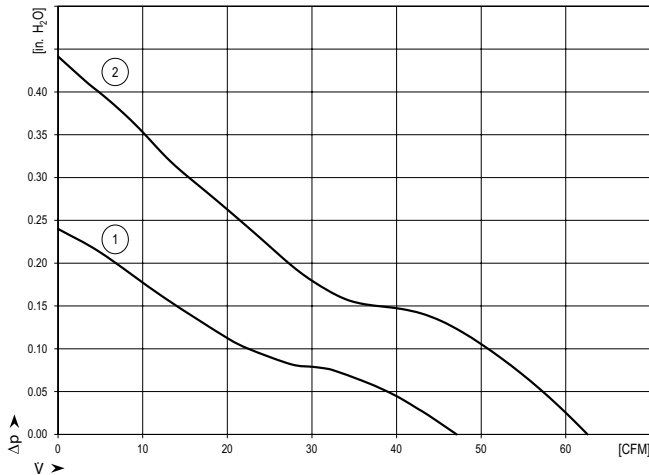

DC axial fans

Series 3300 U 92 x 92 x 32 mm

Highlights:

- Motor protection against reverse polarity and locking.
- Air exhaust over struts
- Connection via 310 mm strands AWG 22, TR 64, bared and tin-plated
- Ingress protection rating of IP68

Material: Housing: Fiberglass-reinforced PBT composite

Impeller: Fiberglass-reinforced PA composite

Direction of rotation: Clockwise, seen on rotor

Nominal Data		Air flow	Nominal voltage	Voltage range	Sound pressure level	Sound power level	Ball bearings	Power input	Speed	Temperature range	Mass	Ingress Protection Rating	UL Approval	Curves
Type		CFM	VDC	VDC	dB(A)	Bel(A)		Watts	RPM	°C	g			
3312 U		47.1	12	6...15	37	5.2	Yes	2.5	3000	-20...75	215	IP68	Yes	1
3314 U		47.1	24	12...28	37	5.2	Yes	2.5	3000	-20...65	215	IP68	Yes	1
3314 HU		63.0	24	12...28	47	6.0	Yes	5.0	4000	-20...75	215	IP68	Yes	2

Curves