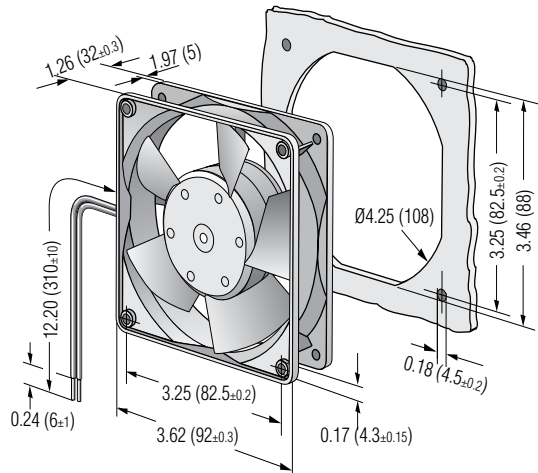

DC axial fans

Series 3300 U 92 x 92 x 32 mm

Highlights:

- Motor protection against reverse polarity and locking.
- Air exhaust over struts
- Connection via 310 mm strands AWG 22, TR 64, bared and tin-plated
- Ingress protection rating of IP68

Material: Housing: Fiberglass-reinforced PBT composite

Impeller: Fiberglass-reinforced PA composite

Direction of rotation: Clockwise, seen on rotor

Nominal Data		Air flow	Nominal voltage	Voltage range	Sound pressure level	Sound power level	Ball bearings	Power input	Speed	Temperature range	Mass	Ingress Protection Rating	UL Approval	Curves
Type		CFM	VDC	VDC	dB(A)	Bel(A)		Watts	RPM	°C	g			
3312 U		47.1	12	6...15	37	5.2	Yes	2.5	3000	-20...75	215	IP68	Yes	1
3314 U		47.1	24	12...28	37	5.2	Yes	2.5	3000	-20...65	215	IP68	Yes	1
3314 HU		63.0	24	12...28	47	6.0	Yes	5.0	4000	-20...75	215	IP68	Yes	2

Curves