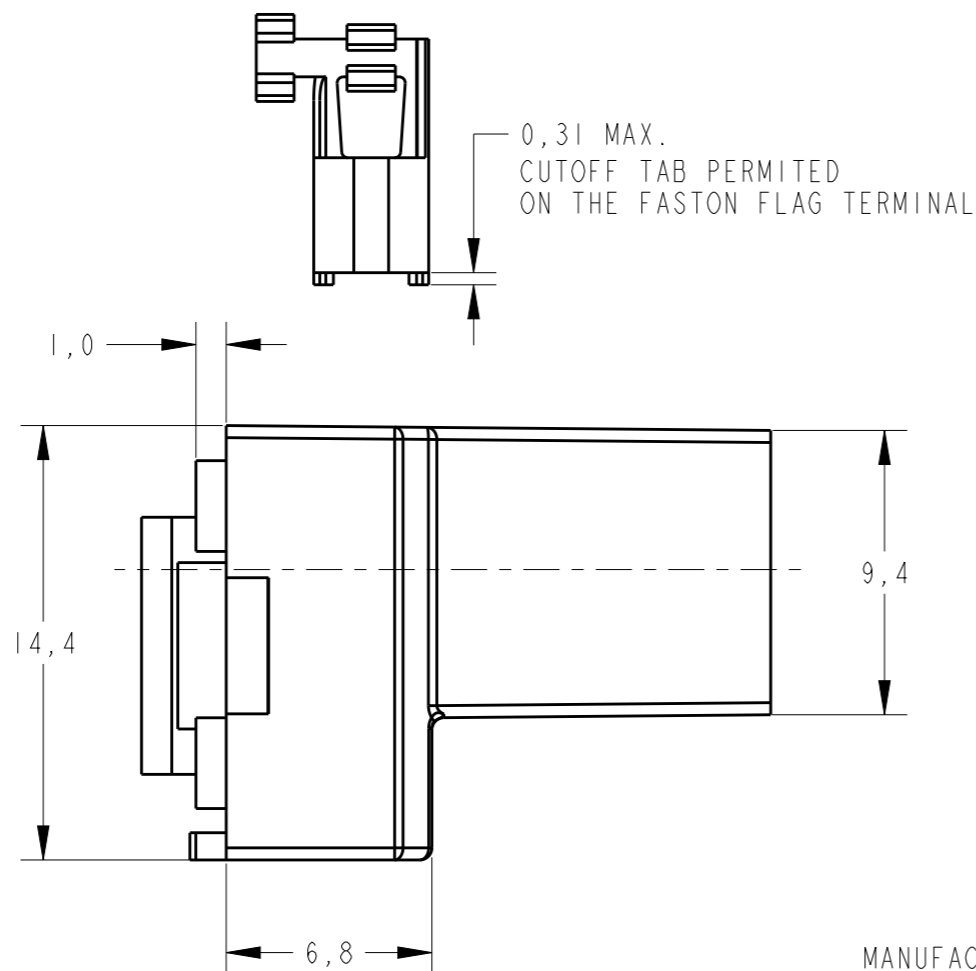

THIS DRAWING IS UNPUBLISHED.

RELEASED FOR PUBLICATION

© COPYRIGHT copyright_dBTe-TE CONNECTIVITY

ALL RIGHTS RESERVED.

LOC	DIST	REVISIONS			
P	LTR	DESCRIPTION	DATE	DWN	APVD
-	-	D	REVISED BY ECO 16-011267	29JULY2016	HC WLS
-	-	E	REV. BY ECO 16-018480	02JAN2017	HC WLS

△-MATERIAL ACC. TO IEC 60335-1 850C WITHOUT FLAME

COLOR	MATERIAL	PART NUMBER
NATURAL	△ PA 6.6 V-0	2133857-4
BLACK	PA 6.6 V-2 THERMO STABILIZED	2133857-3
BLACK	PA 6.6 V-2	2133857-2
NATURAL	PA 6.6 V-2	2133857-1

SCALE 1:1

THIS DRAWING IS A CONTROLLED DOCUMENT.		DWN 23MAI2013 H.C. CANTER	STE TE Connectivity			
DIMENSIONS: mm		CHK 23MAI2013 W.L. STEFANI				
TOLERANCES UNLESS OTHERWISE SPECIFIED:		APVD -	NAME HSG. FLAG .250 SRS. FASTON REC.			
0 PLC ±0,3		PRODUCT SPEC 108-37101	SIZE A3	CAGE CODE -	DRAWING NO C-2133857	RESTRICTED TO -
1 PLC ±0,2		APPLICATION SPEC -	SCALE 4/1		SHEET 1	OF 1
2 PLC ±		WEIGHT -	REV E			
3 PLC ±		Customer Drawing				
4 PLC ±						
ANGLES ±						
FINISH -