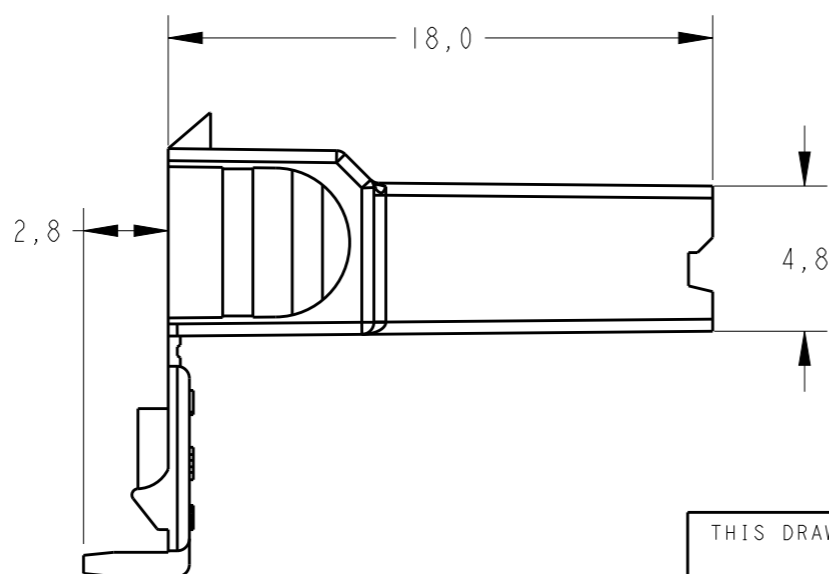

△-MATERIAL ACC. TO IEC 60335-1 850C WITHOUT FLAME

COLOR	MATERIAL	PART NUMBER
NATURAL	△ PA 6.6 V-0	2133857-4
BLACK	PA 6.6 V-2 THERMO STABILIZED	2133857-3
BLACK	PA 6.6 V-2	2133857-2
NATURAL	PA 6.6 V-2	2133857-1

SCALE 1:1

THIS DRAWING IS A CONTROLLED DOCUMENT.		DWN 23MAI2013 H.C. CANTER	STE TE Connectivity			
DIMENSIONS: mm		CHK 23MAI2013 W.L. STEFANI				
TOLERANCES UNLESS OTHERWISE SPECIFIED:		APVD -	NAME HSG. FLAG .250 SRS. FASTON REC.			
0 PLC ±0,3		PRODUCT SPEC 108-37101	SIZE A3	CAGE CODE -	DRAWING NO C-2133857	RESTRICTED TO -
1 PLC ±0,2		APPLICATION SPEC -	SCALE 4/1		SHEET 1	OF 1
2 PLC ±		WEIGHT -	REV E			
3 PLC ±		Customer Drawing				
4 PLC ±						
ANGLES ±						
FINISH -						