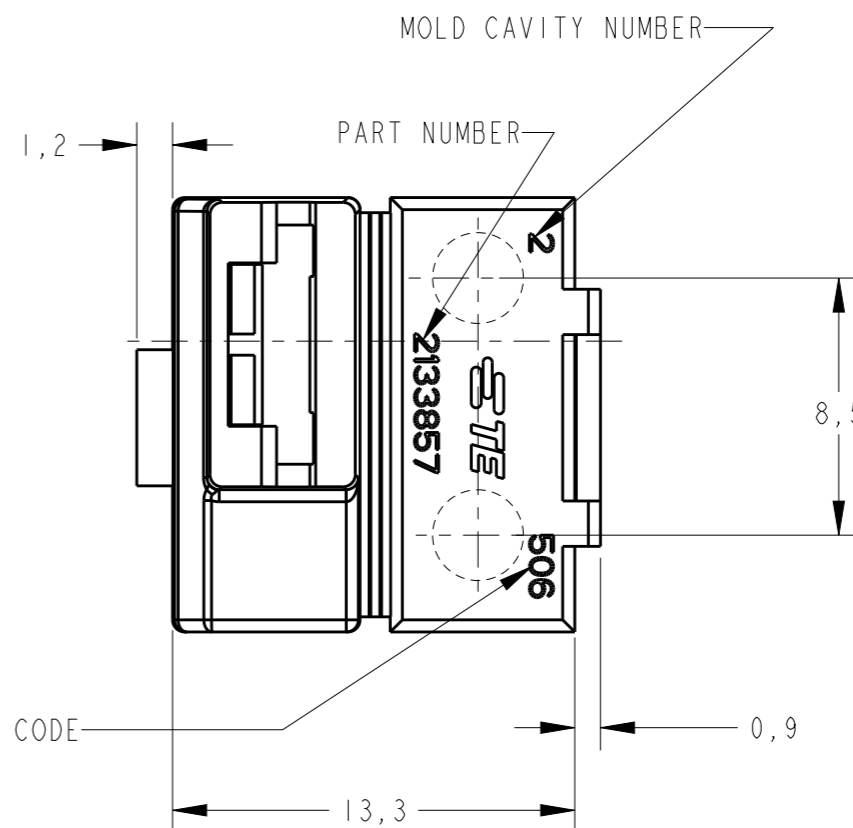

△-MATERIAL ACC. TO IEC 60335-1 850C WITHOUT FLAME

COLOR	MATERIAL	PART NUMBER
NATURAL	△ PA 6.6 V-0	2133857-4
BLACK	PA 6.6 V-2 THERMO STABILIZED	2133857-3
BLACK	PA 6.6 V-2	2133857-2
NATURAL	PA 6.6 V-2	2133857-1

SCALE 1:1

THIS DRAWING IS A CONTROLLED DOCUMENT.		DWN 23MAI2013 H.C. CANTER	STE TE Connectivity			
DIMENSIONS: mm		CHK 23MAI2013 W.L. STEFANI				
TOLERANCES UNLESS OTHERWISE SPECIFIED:		APVD -	NAME HSG. FLAG .250 SRS. FASTON REC.			
0 PLC ±0,3		PRODUCT SPEC 108-37101	SIZE A3	CAGE CODE -	DRAWING NO C-2133857	RESTRICTED TO -
1 PLC ±0,2		APPLICATION SPEC -	SCALE 4/1		SHEET 1	OF 1
2 PLC ±		WEIGHT -	REV E			
3 PLC ±		Customer Drawing				
4 PLC ±						
ANGLES ±						
FINISH -						