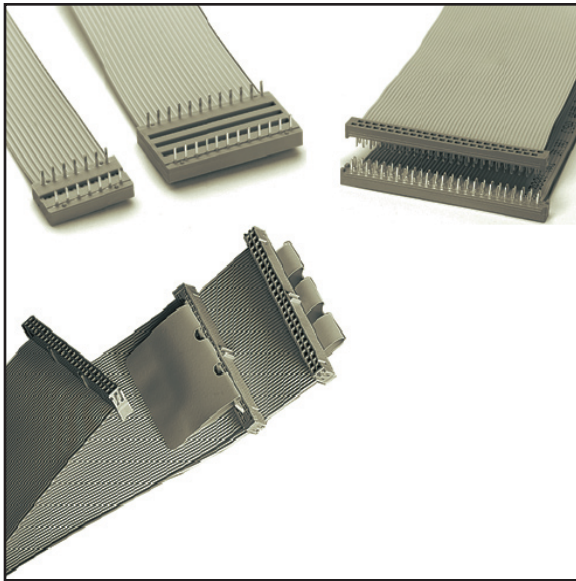

# 3M™ Molded Assembly

.100" x .100"

1M Series

- Available in multiple sizes
- Sockets mate with standard .100" x .100" headers and plugs
- Molded-in strain relief
- See Regulatory Information Appendix (RIA) for chemical compliance information

### Connector:

Technical Specification: TS-0632 for .100" x .100" Molded-On Socket  
TS-2153 for .100" x .100" Molded-On PCB  
TS-2152 for .100" x .300" or .600" Molded-On DIP

### 26 AWG Cable:

Technical Specification: TS-0066 for .050" Flat Ribbon (solid) Cable, Gray PVC  
TS-0063 for .050" Flat Ribbon (stranded) Cable, Gray PVC  
TS-0122 for .050" Flat Ribbon (stranded) Cable, Color Coded PVC

### 28 AWG Cable:

Technical Specification: TS-0123 for .050" Flat Ribbon (stranded) Cable, Color Coded PVC  
TS-0059 for .050" Flat Ribbon (stranded) High Flex Life Cable, Black PVC  
TS-0080 for .050" Flat Ribbon (stranded) Cable, Gray PVC  
TS-0058 for .050" Flat Ribbon (stranded) Medium Flex Life Cable, Gray PVC  
TS-0419 for .050" Flat Ribbon (solid) Cable, Gray PVC