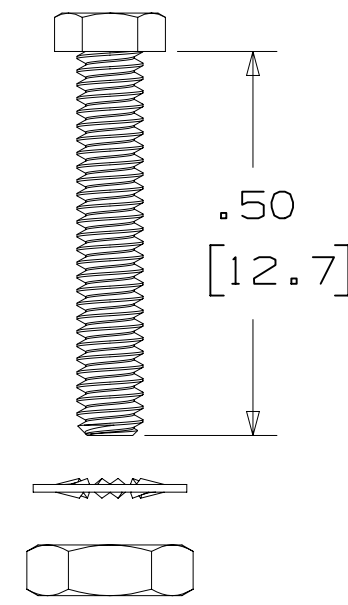

3M™ THREE-WALL HEADER, 3000 SERIES  
 .100" X .100" LATCH/EJECTOR, STRAIGHT AND RIGHT ANGLE

MOUNTING HARDWARE

**3341-5**  
 (INSTALL FROM BOTTOM OF BOARD)  
 PANHEAD THREAD CUTTING SCREW:  
 #4-24 X 5/16"  
 TYPE: USA STD BT, FEDERAL B6  
 MATERIAL: STAINLESS STEEL

**3341-6**  
 HEX HEAD BOLT, NUT AND WASHER:  
 BOLT - #2-56 X 1/2"  
 MATERIAL: STAINLESS STEEL

**3341-6**  
 #2-56 NUT AND BOLT  
 TORQUE FOR EACH BOLT: 1.25 - 3.125 INCH LBS.

**3341-5**

DESIGN REFERENCE	NEXT ASSEMBLY	REV	ECO	ISSUE DATE AND DESCRIPTION	DRFT	CHKD
DATE	DATE	DATE	DATE	DATE	DATE	DATE
CASTIGLIONE	AUG 05, 2014	MFG				
		R. SCHERER				SEP 05, 2014
DIVISION	DIVISION CODE	© 3M COPYRIGHT 2015				
Interconnect Solutions	EMSD	This document and the information it contains are 3M property and may not be reproduced or further distributed without 3M permission, or used or disclosed other than for 3M authorized purposes. All rights reserved.				
DO NOT SCALE DRAWING	SCALE 4/1	TOLERANCES EXCEPT AS NOTED				
		INCHES	TITLE			
		.00 ± .01	HEADER, 3-WALL, .100			
		.000 ± .005	X .100 LATCH/EJECTOR,			
		.0000 ±	STRAIGHT & RA			
THIRD ANGLE PROJECTION		MILLIMETERS	CAGE NUMBER			
		0 ±	D78-5100-0771-5			
INTERPRET PER ASME Y14.5 - 2009		.0 ± .3	DRAWING NO.			
		.00 ± .13	H			
MAX SURFACE ROUGHNESS		.000 ±	REV.			
UNFINISHED SURFACES			H			
MARKED ONLY		ANGLES	MODEL			
			3000 SERIES			
			IESTS <input type="checkbox"/> YES <input checked="" type="checkbox"/> NO SHT 4 OF 4			