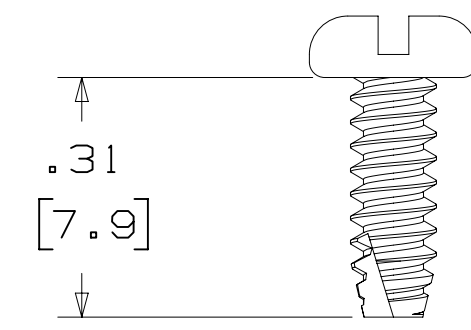

3M™ THREE-WALL HEADER, 3000 SERIES  
 .100" X .100" LATCH/EJECTOR, STRAIGHT AND RIGHT ANGLE

MOUNTING HARDWARE

**3341-5**  
 (INSTALL FROM BOTTOM OF BOARD)  
 PANHEAD THREAD CUTTING SCREW:  
 #4-24 X 5/16"  
 TYPE: USA STD BT, FEDERAL B6  
 MATERIAL: STAINLESS STEEL

**3341-6**  
 HEX HEAD BOLT, NUT AND WASHER:  
 BOLT - #2-56 X 1/2"  
 MATERIAL: STAINLESS STEEL

**3341-6**  
 #2-56 NUT AND BOLT  
 TORQUE FOR EACH BOLT: 1.25 - 3.125 INCH LBS.

**3341-5**

DESIGN REFERENCE	NEXT ASSEMBLY	REV	ECO	ISSUE DATE AND DESCRIPTION	DRFT	CHKD
DATE	DATE	DATE	DATE	DATE	DATE	DATE
CASTIGLIONE	AUG 05, 2014	MFG				
		R. SCHERER				SEP 05, 2014
DIVISION	DIVISION CODE	© 3M COPYRIGHT 2015				
Interconnect Solutions	EMSD	This document and the information it contains are 3M property and may not be reproduced or further distributed without 3M permission, or used or disclosed other than for 3M authorized purposes. All rights reserved.				
DO NOT SCALE DRAWING	SCALE 4/1	TOLERANCES EXCEPT AS NOTED				
		INCHES	TITLE			
		.00 ± .01	HEADER, 3-WALL, .100			
		.000 ± .005	X .100 LATCH/EJECTOR,			
		.0000 ±	STRAIGHT & RA			
THIRD ANGLE PROJECTION		MILLIMETERS	CAGE NUMBER			
		0 ±	D78-5100-0771-5			
INTERPRET PER ASME Y14.5 - 2009		.0 ± .3	DRAWING NO.			
		.00 ± .13	H			
MAX SURFACE ROUGHNESS		.000 ±	REV.			
UNFINISHED SURFACES			H			
MARKED ONLY		ANGLES	MODEL			
			3000 SERIES			
			IESTS <input type="checkbox"/> YES <input checked="" type="checkbox"/> NO SHT 4 OF 4			