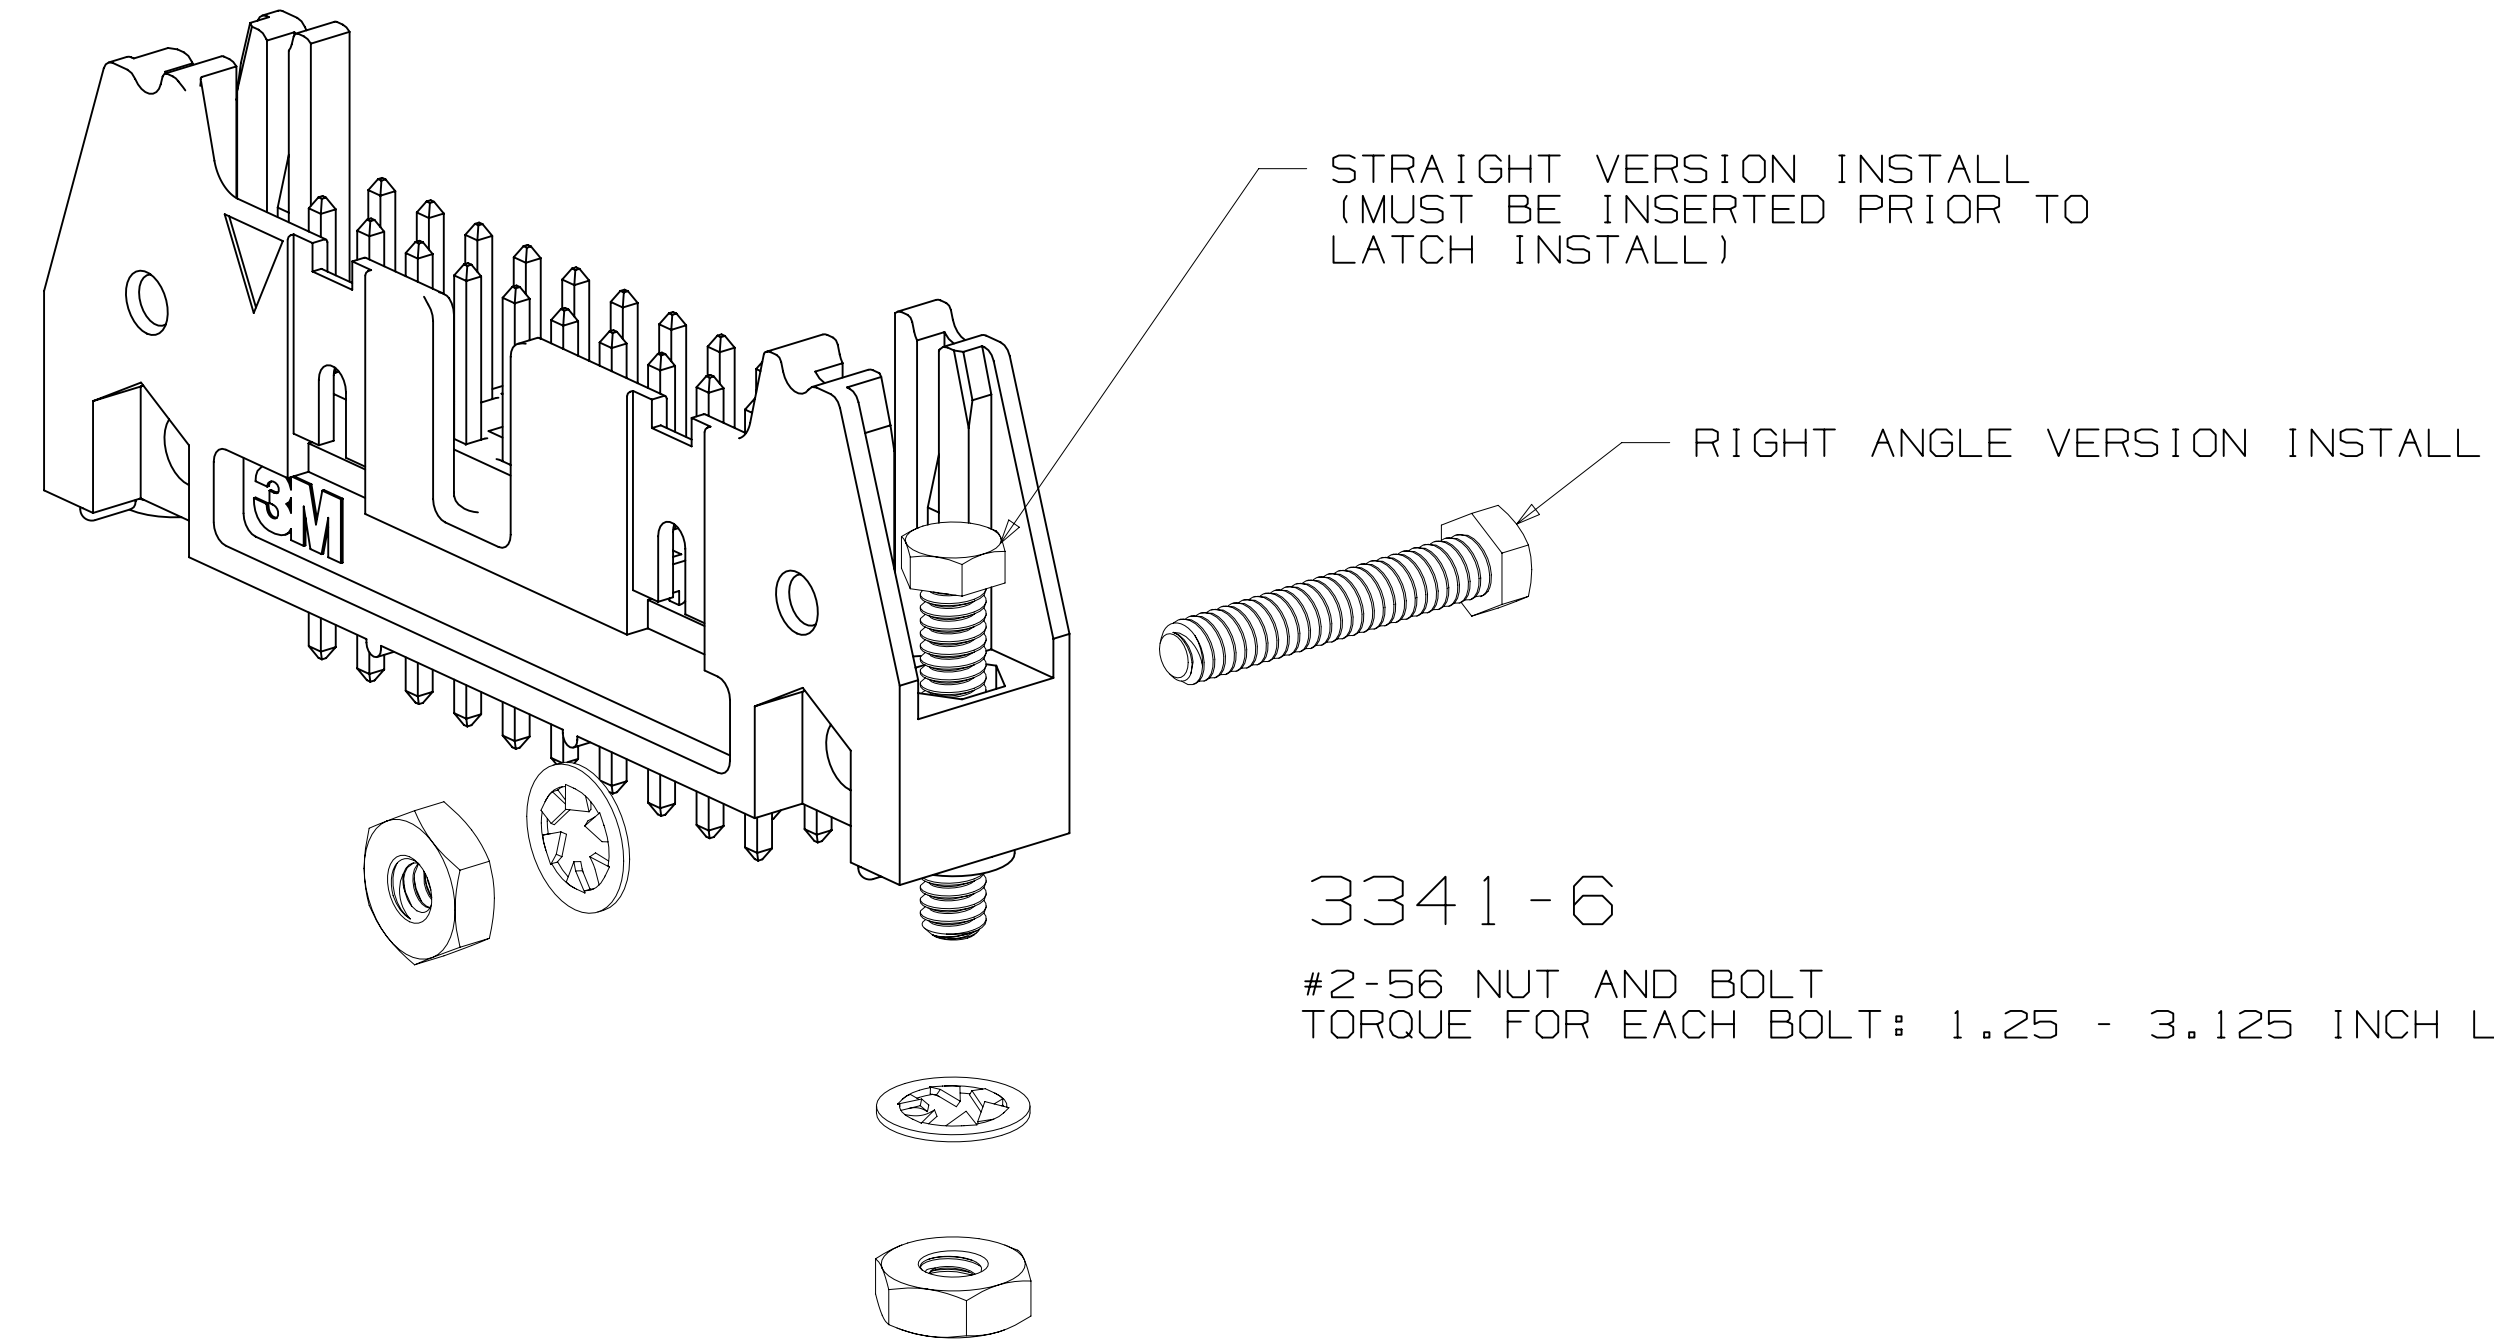

3M™ THREE-WALL HEADER, 3000 SERIES  
 .100" X .100" LATCH/EJECTOR, STRAIGHT AND RIGHT ANGLE

MOUNTING HARDWARE

**3341-5**  
 (INSTALL FROM BOTTOM OF BOARD)  
 PANHEAD THREAD CUTTING SCREW:  
 #4-24 X 5/16"  
 TYPE: USA STD BT, FEDERAL B6  
 MATERIAL: STAINLESS STEEL

**3341-6**  
 HEX HEAD BOLT, NUT AND WASHER:  
 BOLT - #2-56 X 1/2"  
 MATERIAL: STAINLESS STEEL

**3341-6**  
 #2-56 NUT AND BOLT  
 TORQUE FOR EACH BOLT: 1.25 - 3.125 INCH LBS.

**3341-5**

DESIGN REFERENCE	NEXT ASSEMBLY	REV	ECO	ISSUE DATE AND DESCRIPTION	DRFT	CHKD
DATE	DATE	DATE	DATE	DATE	DATE	DATE
CASTIGLIONE	AUG 05, 2014	MFG				
		R. SCHERER				SEP 05, 2014
DIVISION	DIVISION CODE	© 3M COPYRIGHT 2015				
Interconnect Solutions	EMSD	This document and the information it contains are 3M property and may not be reproduced or further distributed without 3M permission, or used or disclosed other than for 3M authorized purposes. All rights reserved.				
DO NOT SCALE DRAWING	SCALE 4/1	TOLERANCES EXCEPT AS NOTED				
		INCHES	TITLE			
		.00 ± .01	HEADER, 3-WALL, .100			
		.000 ± .005	X .100 LATCH/EJECTOR,			
		.0000 ±	STRAIGHT & RA			
THIRD ANGLE PROJECTION		MILLIMETERS	CAGE NUMBER			
		0 ±	D78-5100-0771-5			
INTERPRET PER ASME Y14.5 - 2009		.0 ± .3	DRAWING NO.			
		.00 ± .13	H			
MAX SURFACE ROUGHNESS		.000 ±	REV.			
UNFINISHED SURFACES			H			
MARKED ONLY		ANGLES	MODEL			
			3000 SERIES			
			IESTS <input type="checkbox"/> YES <input checked="" type="checkbox"/> NO SHT 4 OF 4			