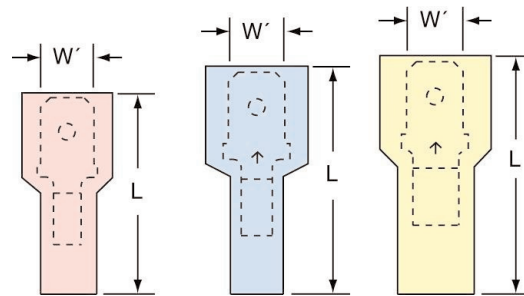

3M™ Terminals: 3M™ Male Disconnects

Vinyl Insulated Butted Seam Bullet Style Male Disconnect

Terminal Type	Disconnect
Terminal Style	Bullet Snap Plug
Fastener Orientation	Male
Insulation Material	Vinyl
Barrel Style	Butted
RoHS 2011/65/EU	Yes
Manufacturing Origin	Taiwan

Product No.	UPC	Conductor Size	Mating Snap Diameter (S)	(L)	Max. Insul. Dia.
81M-156-P-A	051138-98093	22 - 18 AWG	0.156"	0.83"	0.150"
81M-180-P-A	051138-98103	22 - 18 AWG	0.180"	0.83"	0.150"
82M-156-P-A	054007-29248	16 - 14 AWG	0.156"	0.83"	0.170"
82M-180-P-A	051138-98161	16 - 14 AWG	0.180"	0.83"	0.170"

Nylon Fully Insulated Butted Seam Male Disconnect

Terminal Type	Disconnect
Terminal Style	Fully Insulated
Fastener Orientation	Male
Insulation Material	Nylon
Barrel Style	Butted
RoHS 2011/65/EU	Yes
Agency Approval	 
Manufacturing Origin	

Product No.	UPC	Conductor Size	Male Tab Width (W')	(L)	(W)	Diameter (D)	Thickness	Barrel I.D.	Max. Insul. Dia.
71M-187-20-NL	054007-30123	22 - 18 AWG	0.187"	0.87"	0.37"	0.30"	0.020"	0.080"	0.145"
71M-250-32-NL	054007-30109	22 - 18 AWG	0.250"	0.95"	0.44"	0.30"	0.032"	0.065"	0.170"
72M-187-20-NL	054007-30139	16 - 14 AWG	0.187"	0.87"	0.37"	0.30"	0.020"	0.080"	0.145"
72M-250-32-NL	054007-30092	16 - 14 AWG	0.250"	0.95"	0.44"	0.30"	0.032"	0.085"	0.170"
73M-250-32-NL	054007-30105	12 - 10 AWG	0.250"	1.05"	0.47"	0.39"	0.032"	0.150"	0.250"