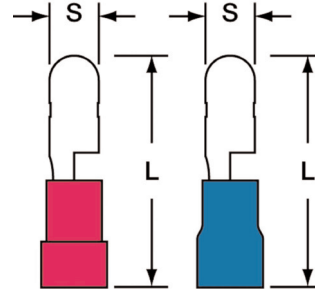

3M™ Terminals: 3M™ Male Disconnects

Vinyl Insulated Butted Seam Bullet Style Male Disconnect

Terminal Type	Disconnect
Terminal Style	Bullet Snap Plug
Fastener Orientation	Male
Insulation Material	Vinyl
Barrel Style	Butted
RoHS 2011/65/EU	Yes
Manufacturing Origin	Taiwan

Product No.	UPC	Conductor Size	Mating Snap Diameter (S)	(L)	Max. Insul. Dia.
81M-156-P-A	051138-98093	22 - 18 AWG	0.156"	0.83"	0.150"
81M-180-P-A	051138-98103	22 - 18 AWG	0.180"	0.83"	0.150"
82M-156-P-A	054007-29248	16 - 14 AWG	0.156"	0.83"	0.170"
82M-180-P-A	051138-98161	16 - 14 AWG	0.180"	0.83"	0.170"

Nylon Fully Insulated Butted Seam Male Disconnect

Terminal Type	Disconnect
Terminal Style	Fully Insulated
Fastener Orientation	Male
Insulation Material	Nylon
Barrel Style	Butted
RoHS 2011/65/EU	Yes
Agency Approval	 
Manufacturing Origin	

Product No.	UPC	Conductor Size	Male Tab Width (W')	(L)	(W)	Diameter (D)	Thickness	Barrel I.D.	Max. Insul. Dia.
71M-187-20-NL	054007-30123	22 - 18 AWG	0.187"	0.87"	0.37"	0.30"	0.020"	0.080"	0.145"
71M-250-32-NL	054007-30109	22 - 18 AWG	0.250"	0.95"	0.44"	0.30"	0.032"	0.065"	0.170"
72M-187-20-NL	054007-30139	16 - 14 AWG	0.187"	0.87"	0.37"	0.30"	0.020"	0.080"	0.145"
72M-250-32-NL	054007-30092	16 - 14 AWG	0.250"	0.95"	0.44"	0.30"	0.032"	0.085"	0.170"
73M-250-32-NL	054007-30105	12 - 10 AWG	0.250"	1.05"	0.47"	0.39"	0.032"	0.150"	0.250"