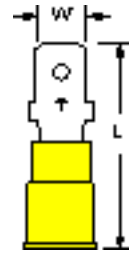

Male Disconnects - Vinyl Insulated Butted Seam

Product Number†	UPC (054007-)	Wire Range (AWG)	Male Tab Width (W) x Thickness	L	Barrel Length	Barrel I.D.	Maximum Insulation Diameter	Terminals per: Carton	Case
MVU18-187DMK	02375	22-18	0.187 x 0.020	0.85	0.24	0.080	0.145	—	1000
MVU18-250DMX	11822	22-18	0.250 x 0.032	0.93	0.25	0.065	0.145	100	500
MVU18-250DMK	02376	22-18	0.250 x 0.032	0.93	0.25	0.065	0.145	—	1000
MVU14-187DMX	22989	16-14	0.187 x 0.020	0.85	0.24	0.080	0.145	100	500
MVU14-187DMK	01789	16-14	0.187 x 0.020	0.85	0.24	0.080	0.145	—	1000
MVU14-250DMX	22997	16-14	0.250 x 0.032	0.93	0.25	0.085	0.170	100	500
MVU14-250DMK	01790	16-14	0.250 x 0.032	0.93	0.25	0.085	0.170	—	1000
MVU10-250DMX	23920	12-10	0.250 x 0.032	1.05	0.25	0.150	0.250	50	500
MVU10-250DMK	02059	12-10	0.250 x 0.032	1.05	0.25	0.150	0.250	—	500

MVU18-187DM*
22-18
Suggested Mate MVU18-187DF

MVU18-250DM
22-18
Suggested Mate MVU18-250DF

MVU14-187DM
16-14
Suggested Mate MVU14-187DF

MVU14-250DM
16-14
Suggested Mate MVU14-250DF

MVU10-250DM
12-10
Suggested Mate MVI10-250DF

Wire Range
Suggested Mate

X-ON Electronics

Largest Supplier of Electrical and Electronic Components

Click to view similar products for [Terminals](#) category:

Click to view products by [3M](#) manufacturer: