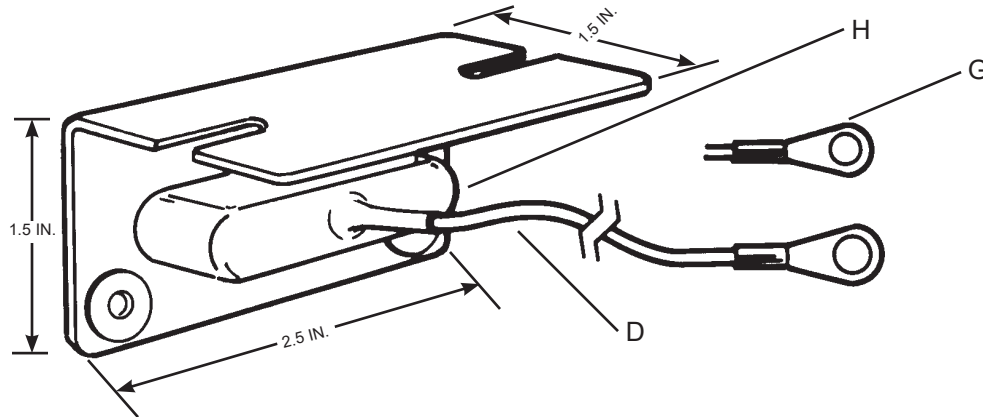

- A. Dual banana jacks for grounding two wrist straps (0.162" - 0.164" ± 0.002" ID).
- B. Black anodized aluminum angle bracket frame, mounts underneath worksurface.
- C. Dual 0.155" (4mm) studs for "parking" wrist strap ground cords when not in use.
- D. 10' ground wire. Insulator: PVC, yellow striped green, 0.100" OD. Conductor: 105 strands each. Approximately 22 gauge with a #10 (0.200" ID) ring terminal.
- E. Slotted bracket allows easy installation for screws with a maximum diameter of 0.175" (4.4mm).
- F. Grounding symbol markings on each banana jack.
- G. Extra #10 (0.200" ID) ring terminal for custom installation.
- H. Vinyl boot insulates electrical circuits.

"When personnel are seated at ESD protective workstations, they shall be connected to the grounding / equipotential bonding system via a wrist strap system." (ANSI/ESDS20.20-2007 section 8.2)

Specifications and procedures subject to change without notice.

Made in the United States of America

GROUND CORD, DUAL WRIST STRAP, BENCH MOUNT

SCS

926 JR Industrial Drive, Sanford, NC 27332
 WEB SITE: StaticControl.com
 PHONE: EAST: (919) 718-0000 | WEST: (909) 627-9634