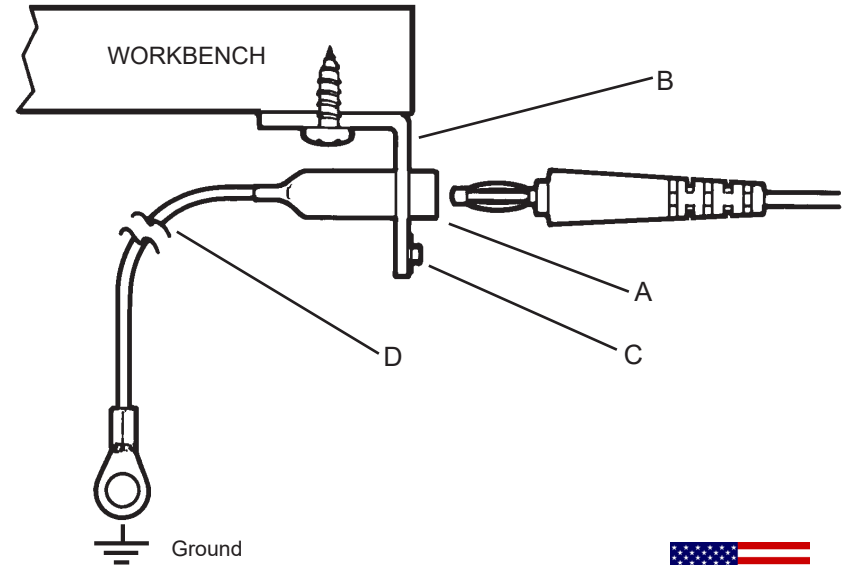

- A. Dual banana jacks for grounding two wrist straps (0.162" - 0.164" ± 0.002" ID).
- B. Black anodized aluminum angle bracket frame, mounts underneath worksurface.
- C. Dual 0.155" (4mm) studs for "parking" wrist strap ground cords when not in use.
- D. 10' ground wire. Insulator: PVC, yellow striped green, 0.100" OD. Conductor: 105 strands each. Approximately 22 gauge with a #10 (0.200" ID) ring terminal.
- E. Slotted bracket allows easy installation for screws with a maximum diameter of 0.175" (4.4mm).
- F. Grounding symbol markings on each banana jack.
- G. Extra #10 (0.200" ID) ring terminal for custom installation.
- H. Vinyl boot insulates electrical circuits.

"Grounding / Equipotential Bonding Systems shall be used to ensure that ESDS items, personnel and any other conductors (e.g., mobile equipment) are at the same electrical potential."... "All personnel shall be bonded or electrically connected to the grounding / equipotential bonding system when handling ESDS [ESD sensitive] items." (ANSI/ESDS20.20 section 8.)

"When personnel are seated at ESD protective workstations, they shall be connected to the grounding / equipotential bonding system via a wrist strap system." (ANSI/ESDS20.20-2007 section 8.2)

Specifications and procedures subject to change without notice.

Made in the United States of America

GROUND CORD, DUAL WRIST STRAP, BENCH MOUNT

SCS

926 JR Industrial Drive, Sanford, NC 27332
 WEB SITE: StaticControl.com
 PHONE: EAST: (919) 718-0000 | WEST: (909) 627-9634