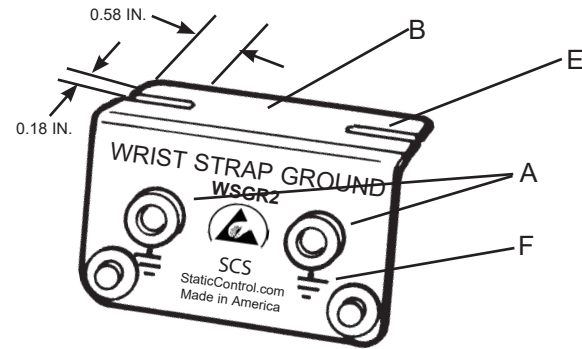

- A. Dual banana jacks for grounding two wrist straps (0.162" - 0.164" ± 0.002" ID).
- B. Black anodized aluminum angle bracket frame, mounts underneath worksurface.
- C. Dual 0.155" (4mm) studs for "parking" wrist strap ground cords when not in use.
- D. 10' ground wire. Insulator: PVC, yellow striped green, 0.100" OD. Conductor: 105 strands each. Approximately 22 gauge with a #10 (0.200" ID) ring terminal.
- E. Slotted bracket allows easy installation for screws with a maximum diameter of 0.175" (4.4mm).
- F. Grounding symbol markings on each banana jack.
- G. Extra #10 (0.200" ID) ring terminal for custom installation.
- H. Vinyl boot insulates electrical circuits.

"Grounding / Equipotential Bonding Systems shall be used to ensure that ESDS items, personnel and any other conductors (e.g., mobile equipment) are at the same electrical potential."... "All personnel shall be bonded or electrically connected to the grounding / equipotential bonding system when handling ESDS [ESD sensitive] items." (ANSI/ESDS20.20 section 8.)

"When personnel are seated at ESD protective workstations, they shall be connected to the grounding / equipotential bonding system via a wrist strap system." (ANSI/ESDS20.20-2007 section 8.2)

Specifications and procedures subject to change without notice.

Made in the United States of America

GROUND CORD, DUAL WRIST STRAP, BENCH MOUNT

SCS

926 JR Industrial Drive, Sanford, NC 27332
 WEB SITE: StaticControl.com
 PHONE: EAST: (919) 718-0000 | WEST: (909) 627-9634