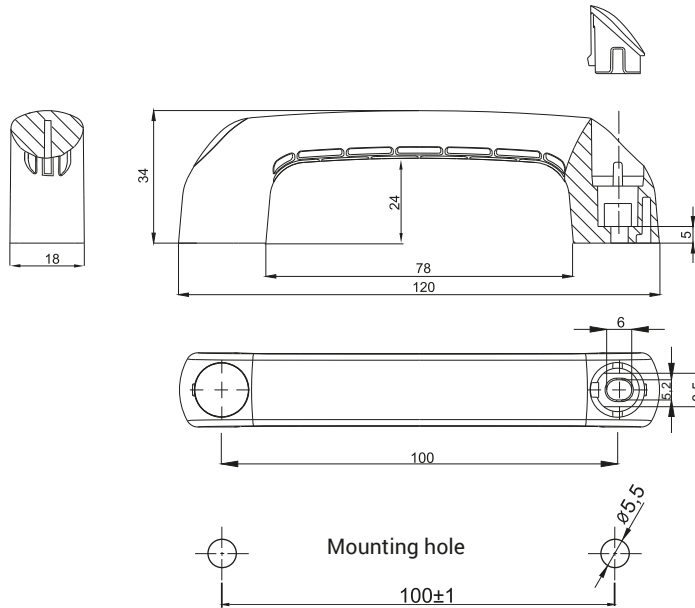

Handle PA 4.444.001

PLUG COLORS

01	black
02	blue
03	red
04	green
05	yellow
06	grey

CAT. NUMBER

4.444.001...

MATERIAL

Polyamide PA6 GF30 RAL 9005

LOAD CAPACITY

54 kg

Note: handle colors on request

Handle PA 4.444.002

PLUG COLORS [C]

01	black
02	blue
03	red
04	green
05	yellow
06	grey

Construction design allows to mount the handle into the holes with a spacing of 120mm

CAT. NUMBER

4.444.002...

MATERIAL

Polyamide PA6 GF30 RAL 9005

LOAD CAPACITY

54 kg

Note: handle colors on request

How to order: