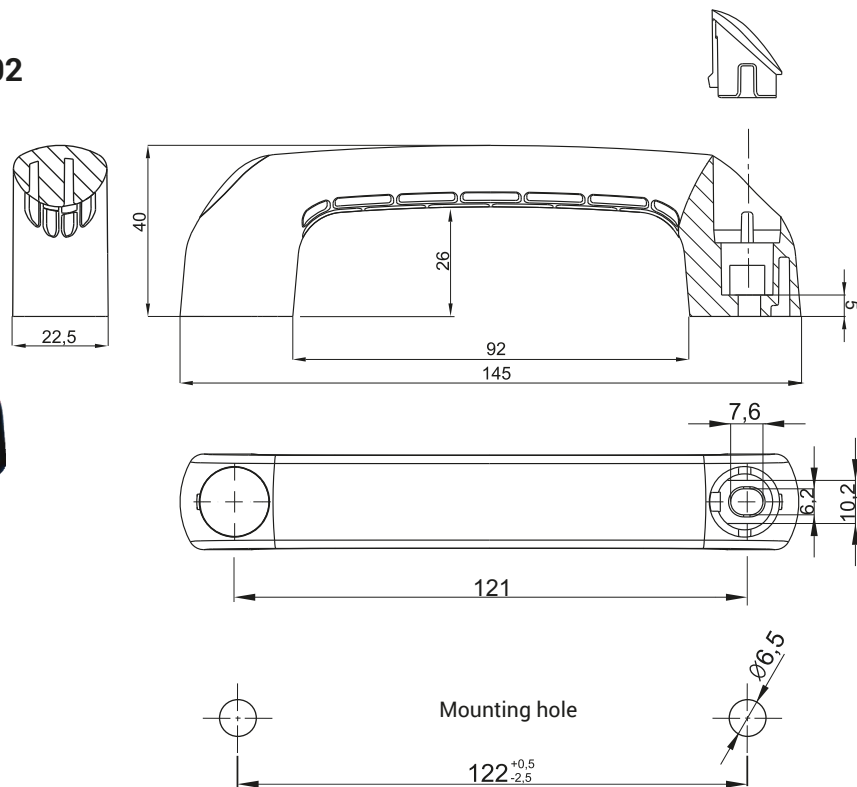

54 kg

Note: handle colors on request

Handle PA 4.444.002

PLUG COLORS [C]

01	black
02	blue
03	red
04	green
05	yellow
06	grey

Construction design allows to mount the handle into the holes with a spacing of 120mm

CAT. NUMBER

4.444.002...

MATERIAL

Polyamide PA6 GF30 RAL 9005

LOAD CAPACITY

54 kg

Note: handle colors on request

How to order: