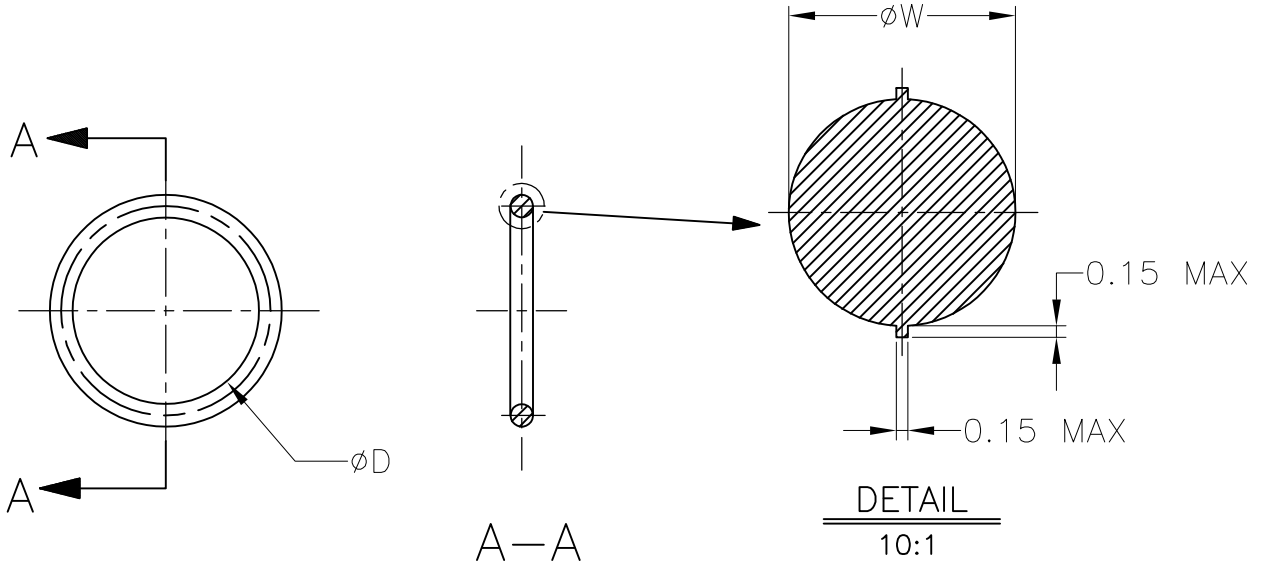

LOC J	DIST —	REVISIONS			
P	LTR	DESCRIPTION	DATE	DWN	APVD
	A	RELEASED	06AUG14	DM	TK

- 1. 本品はキャップハウジングに使用される。
- 2. 適用製品規格 108-5136
- ⚠ 材料;NBR フタル酸フリー

- 1. TO BE USED CAP HOUSING.
- 2. PRODUCT SPEC. 108-5136
- ⚠ MATERIAL; NBR NON-BIS TYPE

0.8g	BLACK	NBR	⚠	172281	12	24.7±0.2	3.0±0.1	2822397-5
0.2g	BLACK	NBR	⚠	172196	1	10.4±0.2	2.0±0.1	2822397-4
0.3g	BLACK	NBR	⚠	172199,172202	2, 3	14.8±0.2	2.4±0.1	2822397-3
0.3g	BLACK	NBR	⚠	172205	4	15.8±0.2	2.4±0.1	2822397-2
0.5g	BLACK	NBR	⚠	172192	8	19.5±0.2	2.6±0.1	2822397-1
WEIGHT	COLOR	MATERIAL		CAP HSG. P/N	Pos.	D	W	PART No.

THIS DRAWING IS UNPUBLISHED.

ALL RIGHTS RESERVED.

COPYRIGHT 2014 By Tyco Electronics Japan C.K.

DIMENSIONS: mm  TOLERANCES UNLESS OTHERWISE SPECIFIED: 0 PLC ± - 1 PLC ± - 2 PLC ± - 3 PLC ± - 4 PLC ± - ANGLES ± -	DWN D.MATSUURA 06AUG2014	MATERIAL SEE TABLE	FINISH SEE TABLE
	CHK S.IWATANI 06AUG2014	TE Connectivity	
	APVD T.KOHNO 06AUG2014		
	PRODUCT SPEC —	NAME ECONOSEAL SERIES "J" CONNECTOR O RING	
APPLICATION SPEC —	SIZE A4	CAGE CODE 00779	DRAWING NO C-2822397
WEIGHT SEE TABLE	CUSTOMER DRAWING		RESTRICTED TO —
SCALE 1:1		SHEET 1 OF 1	
REV A			