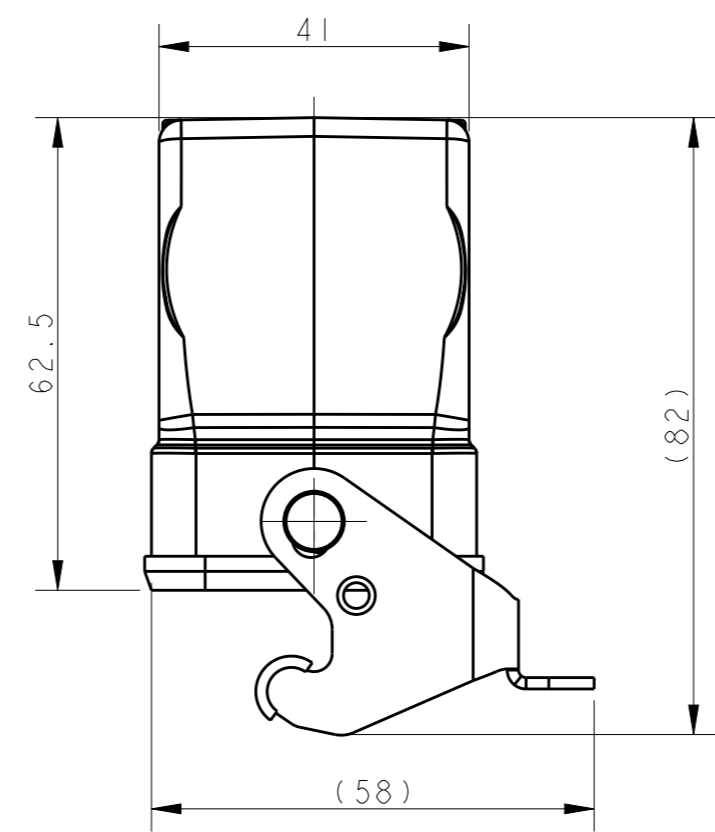

NOTES:
 1. TECHNICAL CHARACTERISTICS:
 HOOD MATERIAL: DIE CAST ALUMINIUM ALLOY
 SURFACE: POWDER COATED, GREY
 DEGREE OF PROTECTION: IP65 (MATED)

注释:
 1. 技术参数:
 电缆对接下壳材料: 铝合金
 表面处理: 粉末涂层, 灰色
 防护等级: IP65(配合)

SCALE 1:2

T1730063113-000	H6B-TBF-PG13.5	H6B HOUSING, CABLE-TO-CABLE, METAL SINGLE LOCKING, PG13.5, POWDER COATED, GREY H6B下壳, 电缆对接, 彩锌单扣, PG13.5, 灰色粉末喷涂	PG13.5
T1730063116-000	H6B-TBF-PG16	H6B HOUSING, CABLE-TO-CABLE, METAL SINGLE LOCKING, PG16, POWDER COATED, GREY H6B下壳, 电缆对接, 彩锌单扣, PG16, 灰色粉末喷涂	PG16
T1730063120-000	H6B-TBF-M20	H6B HOUSING, CABLE-TO-CABLE, METAL SINGLE LOCKING, M20, POWDER COATED, GREY H6B下壳, 电缆对接, 彩锌单扣, M20, 灰色粉末喷涂	M20
T1730063125-000	H6B-TBF-M25	H6B HOUSING, CABLE-TO-CABLE, METAL SINGLE LOCKING, M25, POWDER COATED, GREY H6B下壳, 电缆对接, 彩锌单扣, M25, 灰色粉末喷涂	M25
T1730063132-000	H6B-TBF-M32	H6B HOUSING, CABLE-TO-CABLE, METAL SINGLE LOCKING, M32, POWDER COATED, GREY H6B下壳, 电缆对接, 彩锌单扣, M32, 灰色粉末喷涂	M32
PART NUMBER 料号	PART DESCRIPTION 描述		IG1

THIS DRAWING IS A CONTROLLED DOCUMENT.		DWN 23JUN2015 DAVID WANG	TE Connectivity	
		CHK 23JUN2015 CHRIS WANG		
		APVD 23JUN2015 XIANG XU	NAME H6B-TBF-M/PG	
DIMENSIONS: mm		PRODUCT SPEC 108-137013		SIZE A3
		APPLICATION SPEC 114-137013		
TOLERANCES UNLESS OTHERWISE SPECIFIED:		WEIGHT -		CAGE CODE 00779
0 PLC ±-		Customer Drawing		DRAWING NO C-T17300631XX000
1 PLC ±-		SCALE 1:1		RESTRICTED TO -
2 PLC ±-		SHEET 1 OF 1		REV A2
3 PLC ±-				
4 PLC ±-				
ANGLES ±-				
FINISH				
-				
-				