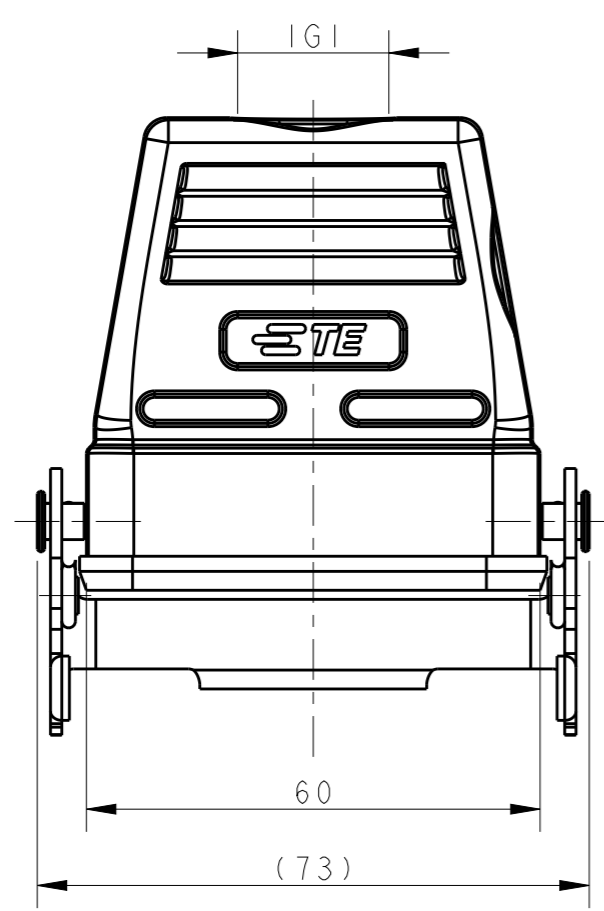

NOTES:
 1. TECHNICAL CHARACTERISTICS:
 HOOD MATERIAL: DIE CAST ALUMINIUM ALLOY
 SURFACE: POWDER COATED, GREY
 DEGREE OF PROTECTION: IP65 (MATED)

注释:
 1. 技术参数:
 电缆对接下壳材料: 铝合金
 表面处理: 粉末涂层, 灰色
 防护等级: IP65(配合)

THIS DRAWING IS A CONTROLLED DOCUMENT.		DWN 23JUN2015 DAVID WANG	TE Connectivity	
		CHK 23JUN2015 CHRIS WANG		
		APVD 23JUN2015 XIANG XU	NAME H6B-TBF-M/PG	
DIMENSIONS: mm		PRODUCT SPEC 108-137013		SIZE A3
		APPLICATION SPEC 114-137013		
TOLERANCES UNLESS OTHERWISE SPECIFIED:		WEIGHT -		CAGE CODE 00779
0 PLC ±-		Customer Drawing		DRAWING NO C-T17300631XX000
1 PLC ±-		SCALE 1:1		RESTRICTED TO -
2 PLC ±-		SHEET 1 OF 1		REV A2
3 PLC ±-				
4 PLC ±-				
ANGLES ±-				
FINISH				
-				
-				