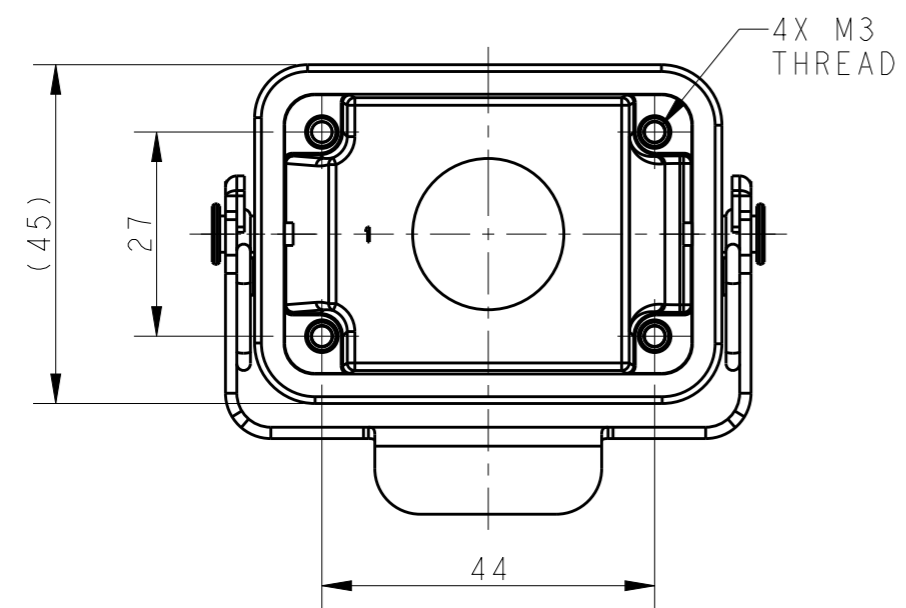

NOTES:
 1. TECHNICAL CHARACTERISTICS:
 HOOD MATERIAL: DIE CAST ALUMINIUM ALLOY
 SURFACE: POWDER COATED, GREY
 DEGREE OF PROTECTION: IP65 (MATED)

注释:
 1. 技术参数:
 电缆对接下壳材料: 铝合金
 表面处理: 粉末涂层, 灰色
 防护等级: IP65(配合)

SCALE 1:2

T1730063113-000	H6B-TBF-PG13.5	H6B HOUSING, CABLE-TO-CABLE, METAL SINGLE LOCKING, PG13.5, POWDER COATED, GREY H6B下壳, 电缆对接, 彩锌单扣, PG13.5, 灰色粉末喷涂	PG13.5
T1730063116-000	H6B-TBF-PG16	H6B HOUSING, CABLE-TO-CABLE, METAL SINGLE LOCKING, PG16, POWDER COATED, GREY H6B下壳, 电缆对接, 彩锌单扣, PG16, 灰色粉末喷涂	PG16
T1730063120-000	H6B-TBF-M20	H6B HOUSING, CABLE-TO-CABLE, METAL SINGLE LOCKING, M20, POWDER COATED, GREY H6B下壳, 电缆对接, 彩锌单扣, M20, 灰色粉末喷涂	M20
T1730063125-000	H6B-TBF-M25	H6B HOUSING, CABLE-TO-CABLE, METAL SINGLE LOCKING, M25, POWDER COATED, GREY H6B下壳, 电缆对接, 彩锌单扣, M25, 灰色粉末喷涂	M25
T1730063132-000	H6B-TBF-M32	H6B HOUSING, CABLE-TO-CABLE, METAL SINGLE LOCKING, M32, POWDER COATED, GREY H6B下壳, 电缆对接, 彩锌单扣, M32, 灰色粉末喷涂	M32
PART NUMBER 料号	PART DESCRIPTION 描述		IG1

THIS DRAWING IS A CONTROLLED DOCUMENT.		DWN 23JUN2015 DAVID WANG	TE Connectivity	
		CHK 23JUN2015 CHRIS WANG		
		APVD 23JUN2015 XIANG XU	NAME H6B-TBF-M/PG	
DIMENSIONS: mm		PRODUCT SPEC 108-137013		SIZE A3
		APPLICATION SPEC 114-137013		
TOLERANCES UNLESS OTHERWISE SPECIFIED:		WEIGHT -		CAGE CODE 00779
0 PLC ±-		Customer Drawing		DRAWING NO C-T17300631XX000
1 PLC ±-		SCALE 1:1		RESTRICTED TO -
2 PLC ±-		SHEET 1 OF 1		REV A2
3 PLC ±-				
4 PLC ±-				
ANGLES ±-				
FINISH				
-				
-				