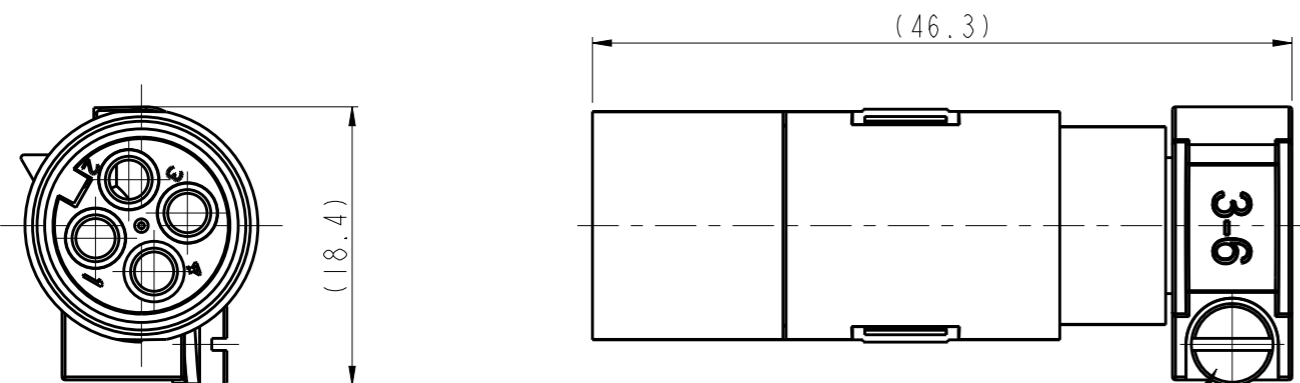

REVISIONS

P	LTR	DESCRIPTION	DATE	DWN	APVD
	A	INITIAL	28JUN2015	DW	CW
	AI	ECR-17-009384	25DEC2017	RL	CW

ASSEMBLY STATE OF THE PRODUCT, FOR REFERENCE

产品装配状态, 供参考

M3 SCREW, RECOMMENDED
TIGHTENING TORQUE 0.5 Nm
M3螺丝, 推荐锁紧力矩 0.5 Nm

NOTES:

1. TECHNICAL CHARACTERISTICS:
   INSULATION MATERIAL: PC
   RATED VOLTAGE: 50V
   RATED CURRENT: 10A
   RATED IMPULSE VOLTAGE: 0.8KV
   POLLUTION DEGREE: 3
   FLAMMABILITY: UL94V-0
   WIRE RANGE: 0.14-2.5 mm² (26-14 AWG)
   CABLE DIAMETER: 3 - 9.5 mm
   CONTACT TYPE: CRIMP CONTACT
2. CONTACT NEED TO BE ORDERED SEPARATELY.
   (ORDER No. REFER TO DRAWING: T20200X10XX000)

注释:

1. 技术参数:
   绝缘材料: PC
   额定电压: 50V
   额定电流: 10A
   额定脉冲电压: 0.8KV
   污染等级: 3
   阻燃等级: UL94V-0
   接线范围: 0.14-2.5 mm² (26-14 AWG)
   电缆外径: 3-9.5 mm
   接线类型: 冷压接
2. 端子需要单独订购。
   (订货号参考图面: T20200X10XX000)