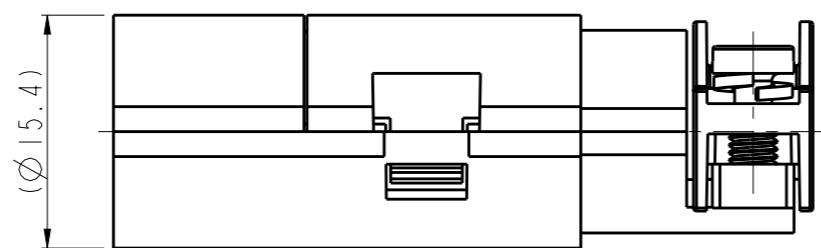

NOTES:

- TECHNICAL CHARACTERISTICS:
INSULATION MATERIAL: PC
RATED VOLTAGE: 50V
RATED CURRENT: 10A
RATED IMPULSE VOLTAGE: 0.8KV
POLLUTION DEGREE: 3
FLAMMABILITY: UL94V-0
WIRE RANGE: 0.14-2.5 mm² (26-14 AWG)
CABLE DIAMETER: 3 - 9.5 mm
CONTACT TYPE: CRIMP CONTACT
- CONTACT NEED TO BE ORDERED SEPARATELY.
(ORDER No. REFER TO DRAWING: T20200X10XX000)

注释:

- 技术参数:
绝缘材料: PC
额定电压: 50V
额定电流: 10A
额定脉冲电压: 0.8KV
污染等级: 3
阻燃等级: UL94V-0
接线范围: 0.14-2.5 mm² (26-14 AWG)
电缆外径: 3-9.5 mm
接线类型: 冷压接
- 端子需要单独订购。
(订货号参考图面: T20200X10XX000)

FOR Ø 6-9.5mm CABLE
用于直径Ø 6-9.5mm 电缆线

FOR Ø 3-6mm CABLE
用于直径Ø 3-6mm 电缆线

T2580031154-000	PIN-Q2-M	QUINTAX MALE CONTACT 4-POS QUINTAX 4-POS公针
-----------------	----------	---

PART NUMBER 料号	PART DESCRIPTION 描述
-------------------	------------------------

THIS DRAWING IS A CONTROLLED DOCUMENT.		DWN 28JUN2015 David Wang	 TE Connectivity			
DIMENSIONS: mm		CHK 28JUN2015 Chris Wang			NAME QUINTAX MALE CONTACT 4-POS PIN-Q2-M	
TOLERANCES UNLESS OTHERWISE SPECIFIED:		APVD 28JUN2015 Xiang Xu				
0 PLC ±- 1 PLC ±- 2 PLC ±- 3 PLC ±- 4 PLC ±- ANGLES ±-		PRODUCT SPEC 108-137067				
MATERIAL	FINISH	APPLICATION SPEC 114-137067	SIZE A3	CAGE CODE 00779	DRAWING NO C-T2580031154000	RESTRICTED TO -
		WEIGHT -	SCALE 2:1		SHEET 1 OF 1	REV A1
		Customer Drawing				