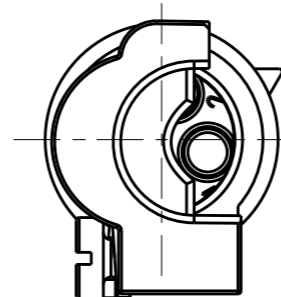

REVISIONS

P	LTR	DESCRIPTION	DATE	DWN	APVD
	A	INITIAL	28JUN2015	DW	CW
	AI	ECR-17-009384	25DEC2017	RL	CW

ASSEMBLY STATE OF THE PRODUCT, FOR REFERENCE

产品装配状态, 供参考

M3 SCREW, RECOMMENDED
TIGHTENING TORQUE 0.5 Nm
M3螺丝, 推荐锁紧力矩 0.5 Nm

NOTES:

- TECHNICAL CHARACTERISTICS:
INSULATION MATERIAL: PC
RATED VOLTAGE: 50V
RATED CURRENT: 10A
RATED IMPULSE VOLTAGE: 0.8KV
POLLUTION DEGREE: 3
FLAMMABILITY: UL94V-0
WIRE RANGE: 0.14-2.5 mm² (26-14 AWG)
CABLE DIAMETER: 3 - 9.5 mm
CONTACT TYPE: CRIMP CONTACT
- CONTACT NEED TO BE ORDERED SEPARATELY.
(ORDER No. REFER TO DRAWING: T20200X10XX000)

注释:

- 技术参数:
绝缘材料: PC
额定电压: 50V
额定电流: 10A
额定脉冲电压: 0.8KV
污染等级: 3
阻燃等级: UL94V-0
接线范围: 0.14-2.5 mm² (26-14 AWG)
电缆外径: 3-9.5 mm
接线类型: 冷压接
- 端子需要单独订购。
(订货号参考图面: T20200X10XX000)

FOR Ø 6-9.5mm CABLE
用于直径Ø 6-9.5mm 电缆线

FOR Ø 3-6mm CABLE
用于直径Ø 3-6mm 电缆线

T2580031154-000	PIN-Q2-M	QUINTAX MALE CONTACT 4-POS QUINTAX 4-POS公针
-----------------	----------	---

PART NUMBER 料号	PART DESCRIPTION 描述
-------------------	------------------------