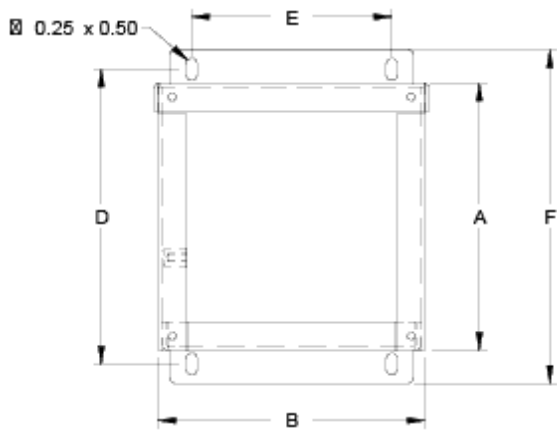

Standards

- UL-50 Type 3R
- CSA Type 3R
- Complies with:
 - NEMA Type 3R
 - IEC 60529, IP24

Construction

- Formed from 0.08" Type 5052 H-32 aluminum
- Drip-shield top and seam-free sides, front and back.
- Slip-on removable cover fastened with plated steel screws.
- External mounting feet.
- Oil resistant gaskets are permanently secured.
- A bonding stud is provided on the door and a grounding stud is provided in the box..

Finish

- Enclosure and cover are finished in natural unfinished aluminum.

Front View - Cover Removed

Side View

Bottom View

Part No.	Overall Dimensions			Mounting		Overall Dim.	
	A	B	C	D	E	F	G
C3R664ESCNKAL	6.00	6.00	4.00	6.63	4.50	7.50	6.42
C3R884ESCNKAL	8.00	8.00	4.00	8.63	6.50	9.50	8.42
C3R886ESCNKAL	8.00	8.00	6.00	8.63	6.50	9.50	8.42
C3R10104ESCNKAL	10.00	10.00	4.00	10.63	8.50	11.50	10.42
C3R10106ESCNKAL	10.00	10.00	6.00	10.63	8.50	11.50	10.42
C3R12124ESCNKAL	12.00	12.00	4.00	12.63	10.50	13.50	12.42
C3R12126ESCNKAL	12.00	12.00	6.00	12.63	10.50	13.50	12.42