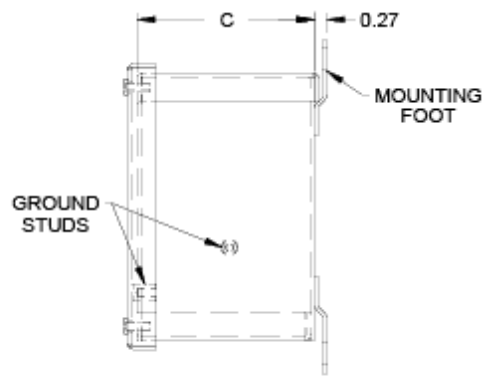

Standards

- UL-50 Type 3R
- CSA Type 3R
- Complies with:
 - NEMA Type 3R
 - IEC 60529, IP24

Construction

- Formed from 0.08" Type 5052 H-32 aluminum
- Drip-shield top and seam-free sides, front and back.
- Slip-on removable cover fastened with plated steel screws.
- External mounting feet.
- Oil resistant gaskets are permanently secured.
- A bonding stud is provided on the door and a grounding stud is provided in the box..

Finish

- Enclosure and cover are finished in natural unfinished aluminum.

Front View - Cover Removed

Side View

Bottom View

Part No.	Overall Dimensions			Mounting		Overall Dim.	
	A	B	C	D	E	F	G
C3R664ESCNKAL	6.00	6.00	4.00	6.63	4.50	7.50	6.42
C3R884ESCNKAL	8.00	8.00	4.00	8.63	6.50	9.50	8.42
C3R886ESCNKAL	8.00	8.00	6.00	8.63	6.50	9.50	8.42
C3R10104ESCNKAL	10.00	10.00	4.00	10.63	8.50	11.50	10.42
C3R10106ESCNKAL	10.00	10.00	6.00	10.63	8.50	11.50	10.42
C3R12124ESCNKAL	12.00	12.00	4.00	12.63	10.50	13.50	12.42
C3R12126ESCNKAL	12.00	12.00	6.00	12.63	10.50	13.50	12.42