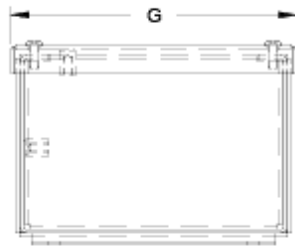

Standards

- UL-50 Type 3R
- CSA Type 3R
- Complies with:
 - NEMA Type 3R
 - IEC 60529, IP24

Construction

- Formed from 0.08" Type 5052 H-32 aluminum
- Drip-shield top and seam-free sides, front and back.
- Slip-on removable cover fastened with plated steel screws.
- External mounting feet.
- Oil resistant gaskets are permanently secured.
- A bonding stud is provided on the door and a grounding stud is provided in the box..

Finish

- Enclosure and cover are finished in natural unfinished aluminum.

Front View - Cover Removed

Side View

Bottom View

Part No.	Overall Dimensions			Mounting		Overall Dim.	
	A	B	C	D	E	F	G
C3R664ESCNKAL	6.00	6.00	4.00	6.63	4.50	7.50	6.42
C3R884ESCNKAL	8.00	8.00	4.00	8.63	6.50	9.50	8.42
C3R886ESCNKAL	8.00	8.00	6.00	8.63	6.50	9.50	8.42
C3R10104ESCNKAL	10.00	10.00	4.00	10.63	8.50	11.50	10.42
C3R10106ESCNKAL	10.00	10.00	6.00	10.63	8.50	11.50	10.42
C3R12124ESCNKAL	12.00	12.00	4.00	12.63	10.50	13.50	12.42
C3R12126ESCNKAL	12.00	12.00	6.00	12.63	10.50	13.50	12.42