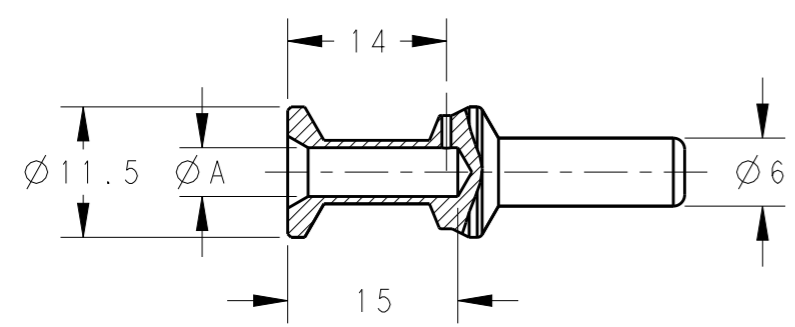

REVISIONS

P	LTR	DESCRIPTION	DATE	DWN	APVD
	A	INITIAL	15MAY2015	DW	CW
	A1	ECR-16-015170	11JAN2017	YC	CW

TYPE 1:
 CSM-10 T2400001100-000
 CSM-16 T2400001160-000
 类型 1:
 CSM-10 T2400001100-000
 CSM-16 T2400001160-000

NOTES:
 1. TECHNICAL CHARACTERISTICS:
 CONTACT MATERIAL: BRASS
 SURFACE PLATING:
 SILVER PLATING: $\geq 2\mu\text{m}$
 CONTACT RESISTANCE: $\leq 1.5\text{m}\Omega$
 WIRE RANGE: 10-25mm²

注释:
 1. 技术参数:
 公针材料: 黄铜
 表面电镀:
 镀银: $\geq 2\mu\text{m}$
 接触电阻: $\leq 1.5\text{m}\Omega$
 接线范围: 10-25mm²

TYPE 2:
 CSM-25 T2400001250-000
 类型 2:
 CSM-25 T2400001250-000

T2400001100-000	CSM-10	CSM-10,SILVER PLATING / SS公针 10mm ² , 镀银	4.3	5.6	10	15	TYPE 1
T2400001160-000	CSM-16	CSM-16,SILVER PLATING / SS公针 16mm ² , 镀银	5.5	8.5	16		TYPE 2
T2400001250-000	CSM-25	CSM-25,SILVER PLATING / SS公针 25mm ² , 镀银	7.0	10.0	25		
PART NUMBER 料号	PART DESCRIPTION 描述		ØA	ØB	WIRE GAUGE 线规(mm ²)	STRIPPING LENGTH(mm) 剥线长度	TYPE 类型

THIS DRAWING IS A CONTROLLED DOCUMENT.

DIMENSIONS: mm	TOLERANCES UNLESS OTHERWISE SPECIFIED: 0 PLC ±- 1 PLC ±- 2 PLC ±- 3 PLC ±- 4 PLC ±- ANGLES ±-	DWN 15MAY2015 DAVID WANG	TE Connectivity NAME CSM SS PIN CONTACT
		CHK 15MAY2015 CHRIS WANG	
		APVD 15MAY2015 XIANG XU	
		PRODUCT SPEC 108-137059	
MATERIAL	FINISH	APPLICATION SPEC 114-137059	RESTRICTED TO
		WEIGHT	SCALE 3:2
		CUSTOMER DRAWING	SHEET 1 OF 1
			REV A1