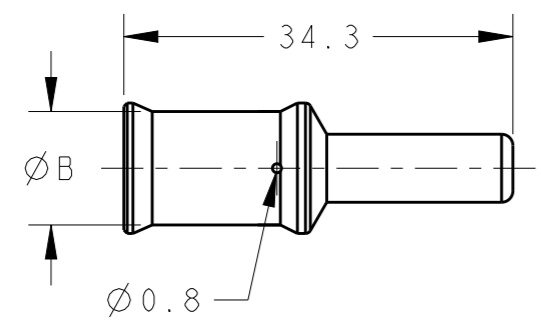

REVISIONS

P	LTR	DESCRIPTION	DATE	DWN	APVD
	A	INITIAL	15MAY2015	DW	CW
	A1	ECR-16-015170	11JAN2017	YC	CW

TYPE 1:
 CSM-10 T2400001100-000
 CSM-16 T2400001160-000
 类型 1:
 CSM-10 T2400001100-000
 CSM-16 T2400001160-000

NOTES:
 1. TECHNICAL CHARACTERISTICS:
 CONTACT MATERIAL: BRASS
 SURFACE PLATING:
 SILVER PLATING: $\geq 2\mu\text{m}$
 CONTACT RESISTANCE: $\leq 1.5\text{m}\Omega$
 WIRE RANGE: 10-25mm²

注释:
 1. 技术参数:
 公针材料: 黄铜
 表面电镀:
 镀银: $\geq 2\mu\text{m}$
 接触电阻: $\leq 1.5\text{m}\Omega$
 接线范围: 10-25mm²

TYPE 2:
 CSM-25 T2400001250-000
 类型 2:
 CSM-25 T2400001250-000

T2400001100-000	CSM-10	CSM-10,SILVER PLATING / SS公针 10mm ² , 镀银	4.3	5.6	10	15	TYPE 1
T2400001160-000	CSM-16	CSM-16,SILVER PLATING / SS公针 16mm ² , 镀银	5.5	8.5	16		TYPE 2
T2400001250-000	CSM-25	CSM-25,SILVER PLATING / SS公针 25mm ² , 镀银	7.0	10.0	25		
PART NUMBER 料号	PART DESCRIPTION 描述		ØA	ØB	WIRE GAUGE 线规(mm ²)	STRIPPING LENGTH(mm) 剥线长度	TYPE 类型

THIS DRAWING IS A CONTROLLED DOCUMENT.

DIMENSIONS: mm	TOLERANCES UNLESS OTHERWISE SPECIFIED: 0 PLC ±- 1 PLC ±- 2 PLC ±- 3 PLC ±- 4 PLC ±- ANGLES ±-	DWN 15MAY2015 DAVID WANG	TE Connectivity NAME CSM SS PIN CONTACT
		CHK 15MAY2015 CHRIS WANG	
		APVD 15MAY2015 XIANG XU	
		PRODUCT SPEC 108-137059	
MATERIAL	FINISH	APPLICATION SPEC 114-137059	RESTRICTED TO
		WEIGHT	SCALE 3:2
		CUSTOMER DRAWING	SHEET 1 OF 1
			REV A1