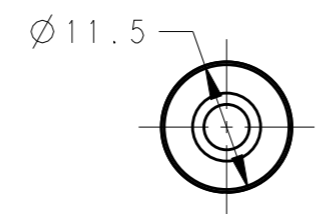

REVISIONS

P	LTR	DESCRIPTION	DATE	DWN	APVD
	A	INITIAL	15MAY2015	DW	CW
	A1	ECR-16-015170	11JAN2017	YC	CW

TYPE 1:
 CSM-10 T2400001100-000
 CSM-16 T2400001160-000
 类型 1:
 CSM-10 T2400001100-000
 CSM-16 T2400001160-000

NOTES:
 1. TECHNICAL CHARACTERISTICS:
 CONTACT MATERIAL: BRASS
 SURFACE PLATING:
 SILVER PLATING: $\geq 2\mu\text{m}$
 CONTACT RESISTANCE: $\leq 1.5\text{m}\Omega$
 WIRE RANGE: 10-25mm²

注释:
 1. 技术参数:
 公针材料: 黄铜
 表面电镀:
 镀银: $\geq 2\mu\text{m}$
 接触电阻: $\leq 1.5\text{m}\Omega$
 接线范围: 10-25mm²

TYPE 2:
 CSM-25 T2400001250-000
 类型 2:
 CSM-25 T2400001250-000

T2400001100-000	CSM-10	CSM-10,SILVER PLATING / SS公针 10mm ² , 镀银	4.3	5.6	10	15	TYPE 1
T2400001160-000	CSM-16	CSM-16,SILVER PLATING / SS公针 16mm ² , 镀银	5.5	8.5	16		TYPE 2
T2400001250-000	CSM-25	CSM-25,SILVER PLATING / SS公针 25mm ² , 镀银	7.0	10.0	25		
PART NUMBER 料号	PART DESCRIPTION 描述		ØA	ØB	WIRE GAUGE 线规(mm ²)	STRIPPING LENGTH(mm) 剥线长度	TYPE 类型

THIS DRAWING IS A CONTROLLED DOCUMENT.

DIMENSIONS: mm	TOLERANCES UNLESS OTHERWISE SPECIFIED: 0 PLC ±- 1 PLC ±- 2 PLC ±- 3 PLC ±- 4 PLC ±- ANGLES ±-	DWN 15MAY2015 DAVID WANG	TE Connectivity NAME CSM SS PIN CONTACT
		CHK 15MAY2015 CHRIS WANG	
		APVD 15MAY2015 XIANG XU	
		PRODUCT SPEC 108-137059	
MATERIAL	FINISH	APPLICATION SPEC 114-137059	RESTRICTED TO
		WEIGHT	SCALE 3:2
		CUSTOMER DRAWING	SHEET 1 OF 1
			REV A1