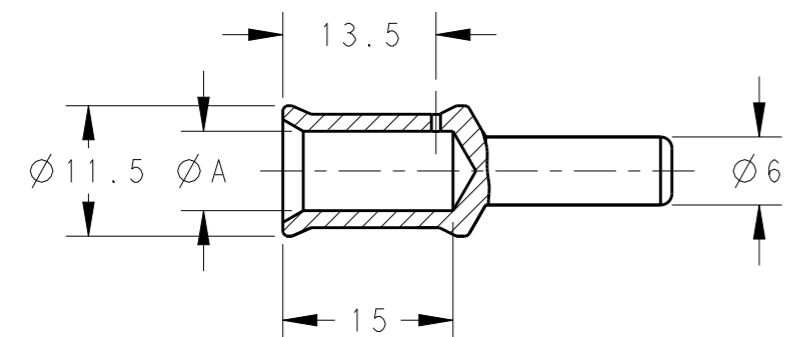

REVISIONS

P	LTR	DESCRIPTION	DATE	DWN	APVD
	A	INITIAL	15MAY2015	DW	CW
	A1	ECR-16-015170	11JAN2017	YC	CW

TYPE 1:
 CSM-10 T2400001100-000
 CSM-16 T2400001160-000
 类型 1:
 CSM-10 T2400001100-000
 CSM-16 T2400001160-000

NOTES:
 1. TECHNICAL CHARACTERISTICS:
 CONTACT MATERIAL: BRASS
 SURFACE PLATING:
 SILVER PLATING: $\geq 2\mu\text{m}$
 CONTACT RESISTANCE: $\leq 1.5\text{m}\Omega$
 WIRE RANGE: 10-25mm²

注释:
 1. 技术参数:
 公针材料: 黄铜
 表面电镀:
 镀银: $\geq 2\mu\text{m}$
 接触电阻: $\leq 1.5\text{m}\Omega$
 接线范围: 10-25mm²

TYPE 2:
 CSM-25 T2400001250-000
 类型 2:
 CSM-25 T2400001250-000

T2400001100-000	CSM-10	CSM-10,SILVER PLATING / SS公针 10mm ² , 镀银	4.3	5.6	10	15	TYPE 1
T2400001160-000	CSM-16	CSM-16,SILVER PLATING / SS公针 16mm ² , 镀银	5.5	8.5	16		TYPE 2
T2400001250-000	CSM-25	CSM-25,SILVER PLATING / SS公针 25mm ² , 镀银	7.0	10.0	25		
PART NUMBER 料号	PART DESCRIPTION 描述		ØA	ØB	WIRE GAUGE 线规(mm ²)	STRIPPING LENGTH(mm) 剥线长度	TYPE 类型

THIS DRAWING IS A CONTROLLED DOCUMENT.

DIMENSIONS: mm	TOLERANCES UNLESS OTHERWISE SPECIFIED: 0 PLC ±- 1 PLC ±- 2 PLC ±- 3 PLC ±- 4 PLC ±- ANGLES ±-	DWN 15MAY2015 DAVID WANG	TE Connectivity NAME CSM SS PIN CONTACT
		CHK 15MAY2015 CHRIS WANG	
		APVD 15MAY2015 XIANG XU	
		PRODUCT SPEC 108-137059	
MATERIAL	FINISH	APPLICATION SPEC 114-137059	RESTRICTED TO
		WEIGHT	SCALE 3:2
		CUSTOMER DRAWING	SHEET 1 OF 1
			REV A1