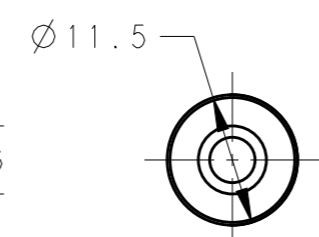

REVISIONS

P	LTR	DESCRIPTION	DATE	DWN	APVD
	A	INITIAL	15MAY2015	DW	CW
	A1	ECR-16-015170	11JAN2017	YC	CW

TYPE 1:
 CSM-10 T2400001100-000
 CSM-16 T2400001160-000
 类型 1:
 CSM-10 T2400001100-000
 CSM-16 T2400001160-000

NOTES:
 1. TECHNICAL CHARACTERISTICS:
 CONTACT MATERIAL: BRASS
 SURFACE PLATING:
 SILVER PLATING: $\geq 2\mu\text{m}$
 CONTACT RESISTANCE: $\leq 1.5\text{m}\Omega$
 WIRE RANGE: 10-25mm²

注释:
 1. 技术参数:
 公针材料: 黄铜
 表面电镀:
 镀银: $\geq 2\mu\text{m}$
 接触电阻: $\leq 1.5\text{m}\Omega$
 接线范围: 10-25mm²

TYPE 2:
 CSM-25 T2400001250-000
 类型 2:
 CSM-25 T2400001250-000

T2400001100-000	CSM-10	CSM-10,SILVER PLATING / SS公针 10mm ² , 镀银	4.3	5.6	10	15	TYPE 1
T2400001160-000	CSM-16	CSM-16,SILVER PLATING / SS公针 16mm ² , 镀银	5.5	8.5	16		TYPE 2
T2400001250-000	CSM-25	CSM-25,SILVER PLATING / SS公针 25mm ² , 镀银	7.0	10.0	25		
PART NUMBER 料号	PART DESCRIPTION 描述		ØA	ØB	WIRE GAUGE 线规(mm ²)	STRIPPING LENGTH(mm) 剥线长度	TYPE 类型

THIS DRAWING IS A CONTROLLED DOCUMENT.

DIMENSIONS: mm	TOLERANCES UNLESS OTHERWISE SPECIFIED: 0 PLC ±- 1 PLC ±- 2 PLC ±- 3 PLC ±- 4 PLC ±- ANGLES ±-	DWN 15MAY2015 DAVID WANG	TE Connectivity NAME CSM SS PIN CONTACT
		CHK 15MAY2015 CHRIS WANG	
		APVD 15MAY2015 XIANG XU	
		PRODUCT SPEC 108-137059	
MATERIAL	FINISH	APPLICATION SPEC 114-137059	RESTRICTED TO
		WEIGHT	SCALE 3:2
		CUSTOMER DRAWING	SHEET 1 OF 1
			REV A1