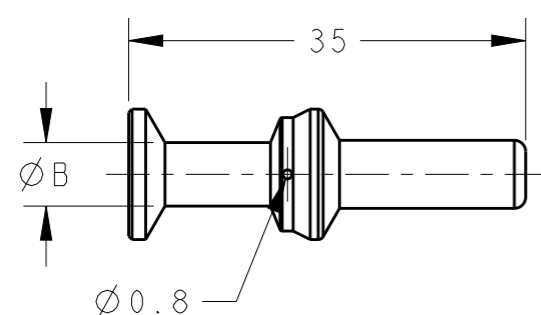

REVISIONS

P	LTR	DESCRIPTION	DATE	DWN	APVD
	A	INITIAL	15MAY2015	DW	CW
	A1	ECR-16-015170	11JAN2017	YC	CW

TYPE 1:
 CSM-10 T2400001100-000
 CSM-16 T2400001160-000
 类型 1:
 CSM-10 T2400001100-000
 CSM-16 T2400001160-000

NOTES:
 1. TECHNICAL CHARACTERISTICS:
 CONTACT MATERIAL: BRASS
 SURFACE PLATING:
 SILVER PLATING: $\geq 2\mu\text{m}$
 CONTACT RESISTANCE: $\leq 1.5\text{m}\Omega$
 WIRE RANGE: 10-25mm²

注释:
 1. 技术参数:
 公针材料: 黄铜
 表面电镀:
 镀银: $\geq 2\mu\text{m}$
 接触电阻: $\leq 1.5\text{m}\Omega$
 接线范围: 10-25mm²

TYPE 2:
 CSM-25 T2400001250-000
 类型 2:
 CSM-25 T2400001250-000

T2400001100-000	CSM-10	CSM-10,SILVER PLATING / SS公针 10mm ² , 镀银	4.3	5.6	10	15	TYPE 1
T2400001160-000	CSM-16	CSM-16,SILVER PLATING / SS公针 16mm ² , 镀银	5.5	8.5	16		TYPE 2
T2400001250-000	CSM-25	CSM-25,SILVER PLATING / SS公针 25mm ² , 镀银	7.0	10.0	25		
PART NUMBER 料号	PART DESCRIPTION 描述		ØA	ØB	WIRE GAUGE 线规(mm ²)	STRIPPING LENGTH(mm) 剥线长度	TYPE 类型

THIS DRAWING IS A CONTROLLED DOCUMENT.

DIMENSIONS: mm	TOLERANCES UNLESS OTHERWISE SPECIFIED: 0 PLC ±- 1 PLC ±- 2 PLC ±- 3 PLC ±- 4 PLC ±- ANGLES ±-	DWN 15MAY2015 DAVID WANG	TE Connectivity NAME CSM SS PIN CONTACT
		CHK 15MAY2015 CHRIS WANG	
		APVD 15MAY2015 XIANG XU	
		PRODUCT SPEC 108-137059	
MATERIAL	FINISH	APPLICATION SPEC 114-137059	RESTRICTED TO
		WEIGHT	SCALE 3:2
		CUSTOMER DRAWING	SHEET 1 OF 1
			REV A1