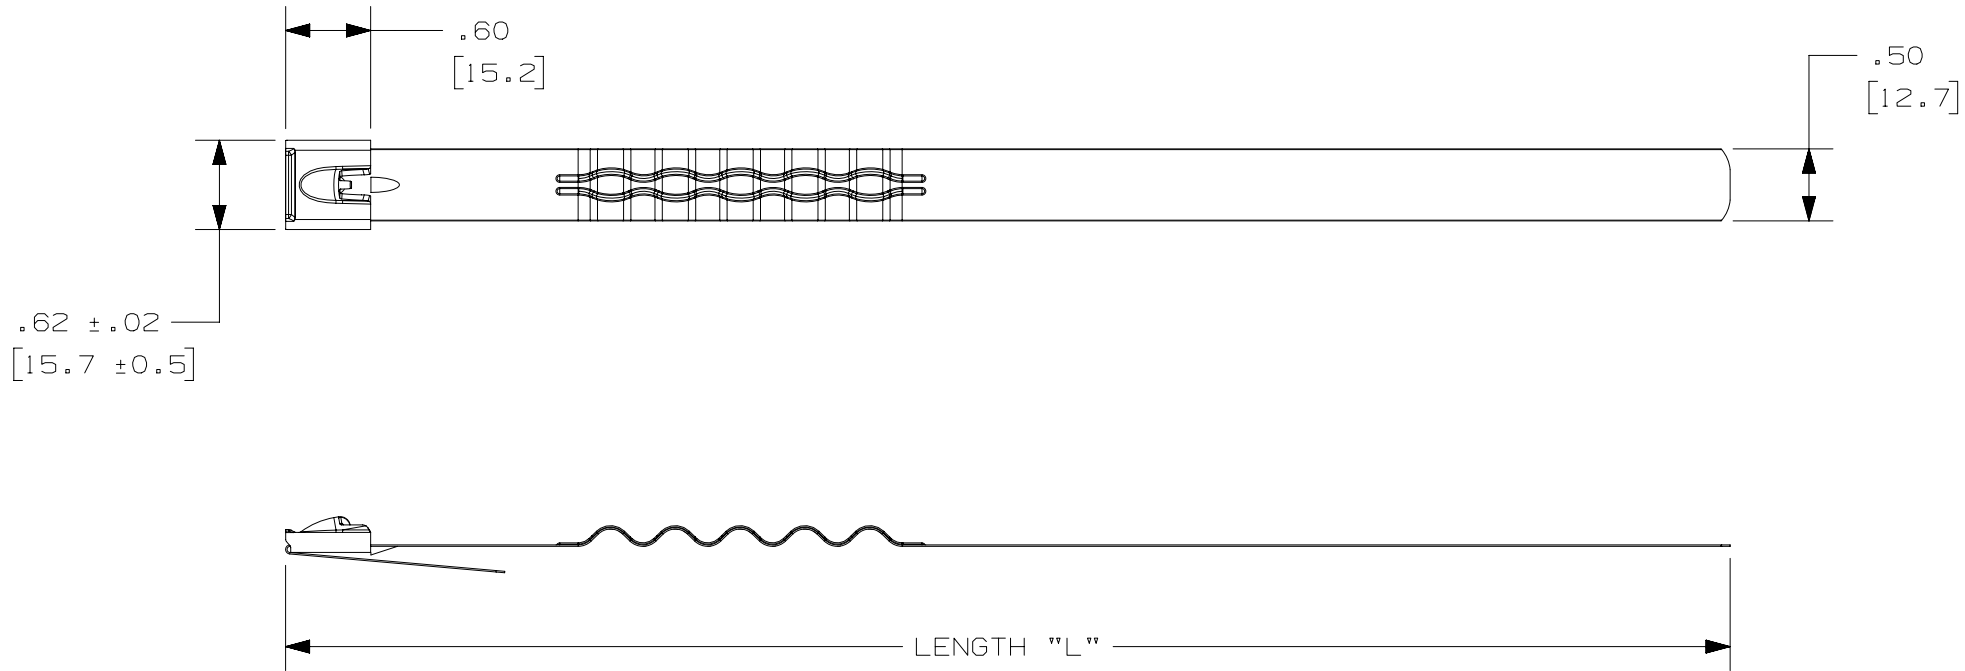

THIS COPY IS PROVIDED ON A RESTRICTED BASIS AND IS NOT TO BE USED IN ANY WAY DETRIMENTAL TO THE INTERESTS OF PANDUIT CORP.

PANDUIT P/N	PACKG. QTY.	LENGTH "L" ±1.00" [25.4mm]
HTMLT38WEH-Q	25	124.75 [3169]

- NOTES:
1. MATERIAL: 304 STAINLESS STEEL
 2. BRACKETS [] DENOTES DIMENSIONS IN MILLIMETERS.
 3. INSTALLATION TOOLS: ST2MT

REV	DATE	BY	CHK	APR	DESCRIPTION	ECN
03	10-08-15	JBN	SKB	RGRO	REMOVED FROM DRAWING: HTMLT26WEH-Q, BUNDLE DIAMETERS & INSTALLATION TOOLS RT2HT, PBTMT	13L040BE-DC
02	06-11-15	BDK	SKB	RGRO	REMOVED FROM DRAWING: HTMLT12WEH-Q; HTMLT16WEH-Q; CUSTOMER/APPROVAL LINE	13L040BE-DC
01	04-04-14	ACC	AJN	RGRO	UPDATED PART LENGTHS	
00	03-31-14	JBN	ACC	RGRO	DRAWING RELEASED	

TITLE HEAT TRACE WAVE TY (HTMLT38WEH-Q) CUSTOMER DRAWING					
ITEM REVISION NAME 13L040BE/02			PANDUIT		
DATASET FILE NAME 13L040BE-DC/02A					
UNLESS OTHERWISE SPECIFIED, DIMENSIONAL TOLERANCES ARE: IN [mm]					
.X ±		.XXX ±		MATERIAL: SEE NOTES	
.XX ±		ANGLES ±		DRAWING NUMBER: 13L040BE-DC	
THIRD ANGLE PROJECTION			SCALE		
DRAWN BY JBN	DATE 03-31-14	CHK ACC	SCALE N.T.S.	SHT 1 OF 1	
			SIZE A		