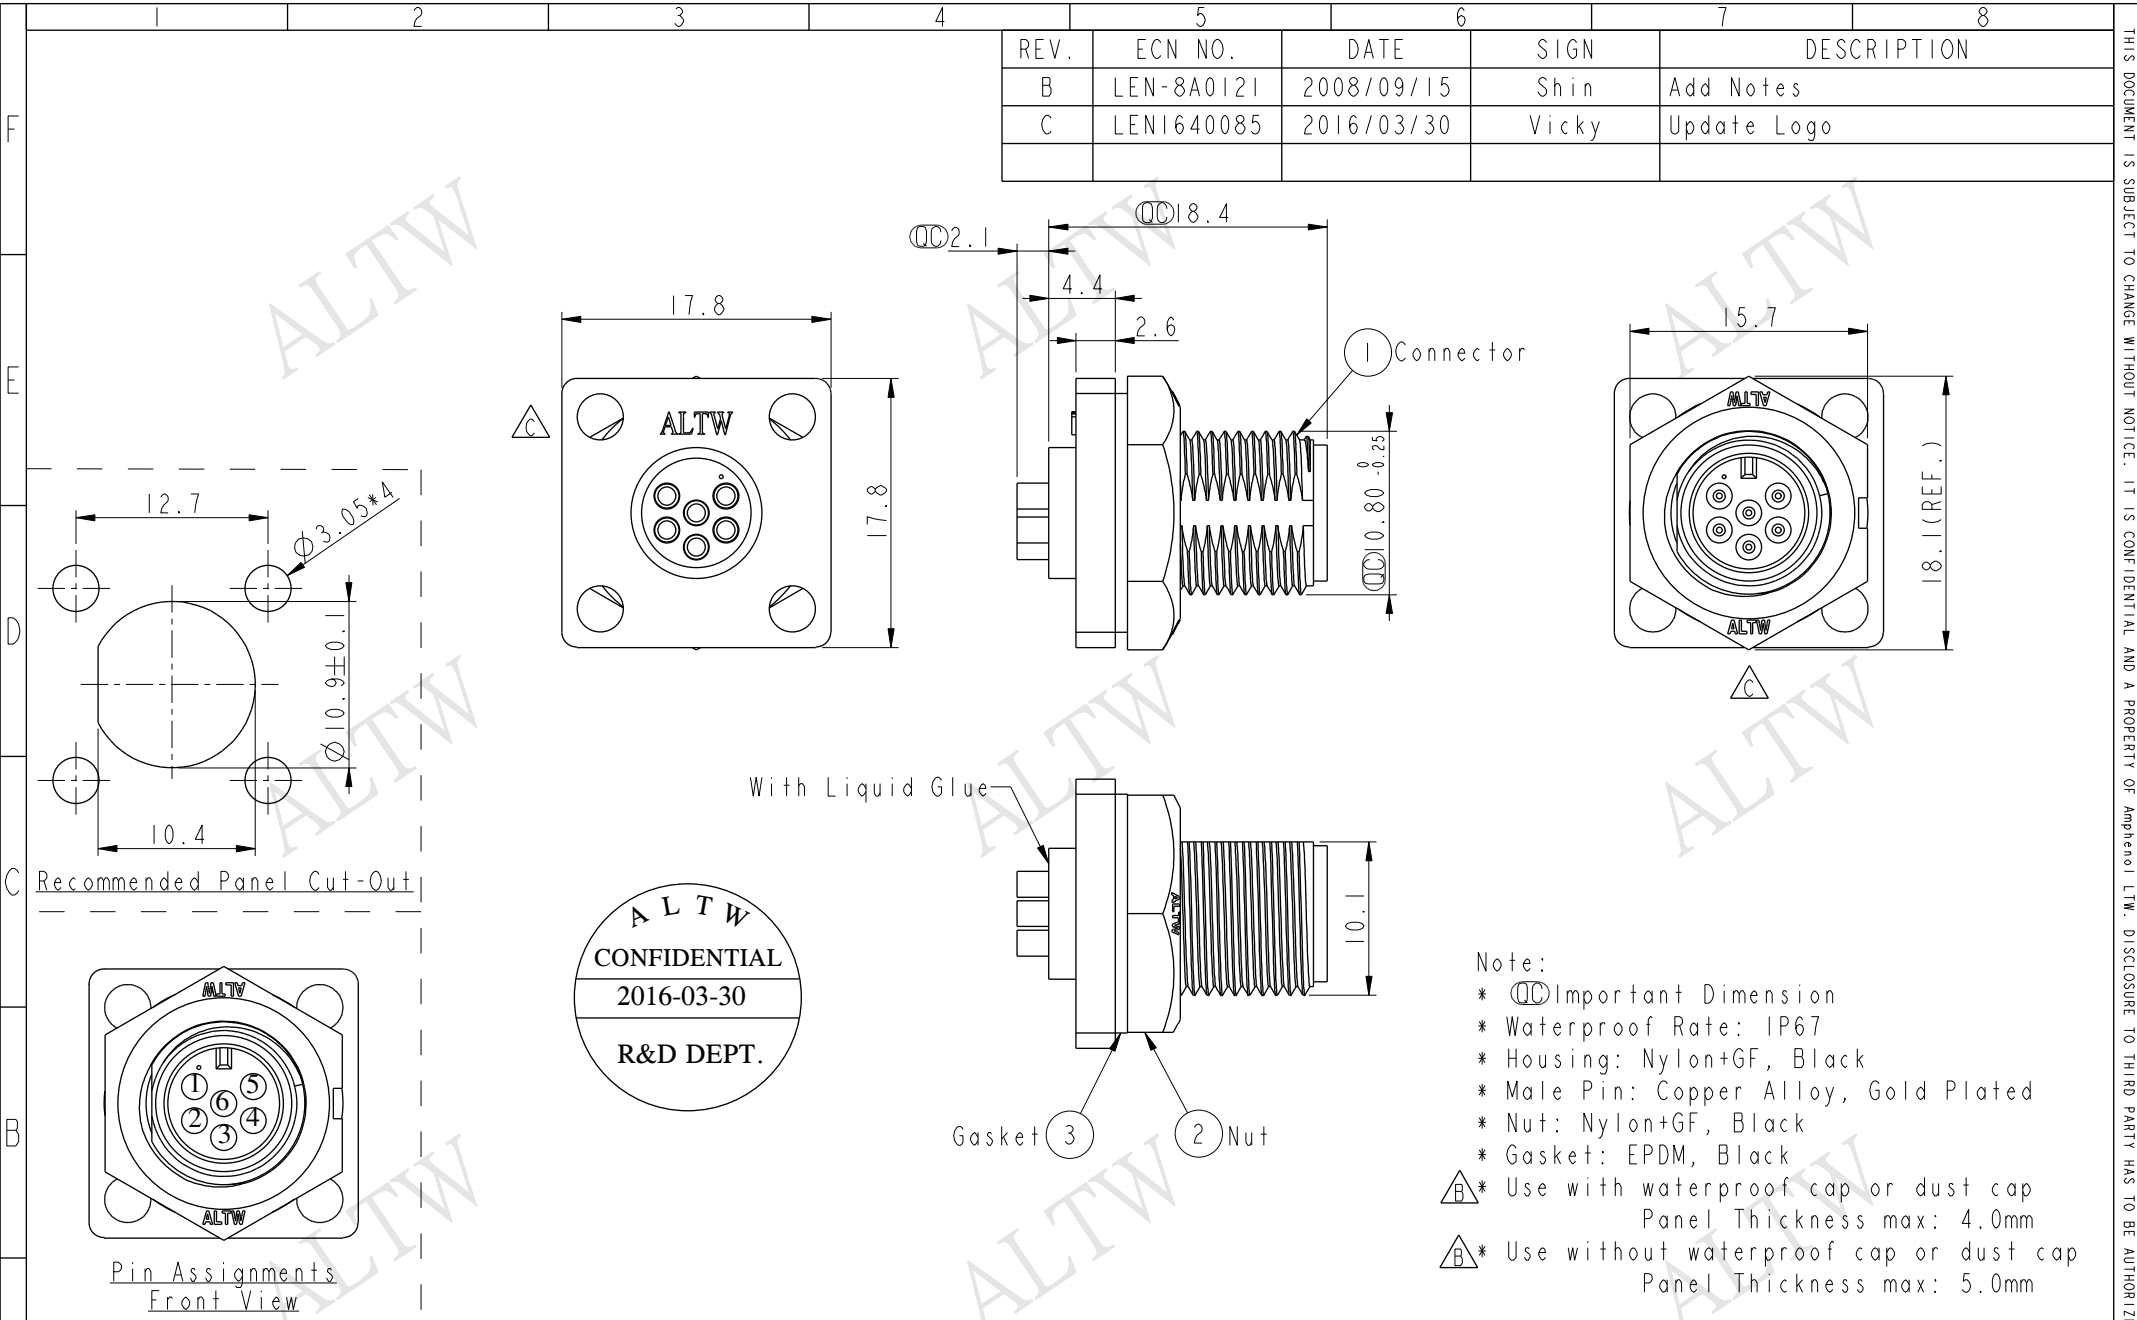

REV.	ECN NO.	DATE	SIGN	DESCRIPTION
B	LEN-8A0121	2008/09/15	Shin	Add Notes
C	LEN1640085	2016/03/30	Vicky	Update Logo

Note:

- * \varnothing Important Dimension
- * Waterproof Rate: IP67
- * Housing: Nylon+GF, Black
- * Male Pin: Copper Alloy, Gold Plated
- * Nut: Nylon+GF, Black
- * Gasket: EPDM, Black

\triangle * Use with waterproof cap or dust cap
Panel Thickness max: 4.0mm

\triangle * Use without waterproof cap or dust cap
Panel Thickness max: 5.0mm

UNIT:mm		TITLE			ITEM NO	DRAWN BY	DATE
TOLERANCE .X ±0.25 .XX ±0.1 .XXX ±0.05 ANGLES ±1°		Mini Panel Screw 6Pin M Conn. M Pin			AU-06PMMS-SS7001	Vicky	2016-03-30
SCALE 2:1 SIZE A4 SHEET 1 OF 1		REV. C WC-REV. A.1 \varnothing : Inspection item			AU-06PMMS-SS7001	Rita	2016-03-30
		Amphenol LTW 安費諾亮泰企業股份有限公司			CUSTOMER ALTW	Lisa	2016-03-30