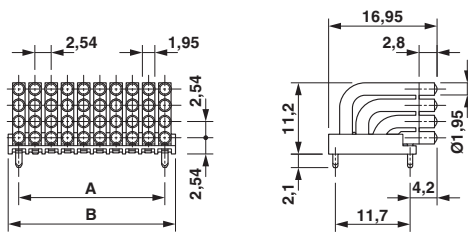

Component housing - HS LC-H-D2/ R4XC5-2,54 - 2202321

Technical data

Environmental Product Compliance

China RoHS	Environmentally friendly use period: unlimited = EFUP-e
	No hazardous substances above threshold values

Drawings

Dimensional drawing

Details on positioning inside the electronics housing can be found in the download area under "Design-In"

Classifications

eCl@ss

eCl@ss 5.1	27180506
eCl@ss 6.0	27180802
eCl@ss 8.0	27182702
eCl@ss 9.0	27182702

ETIM

ETIM 5.0	EC001031