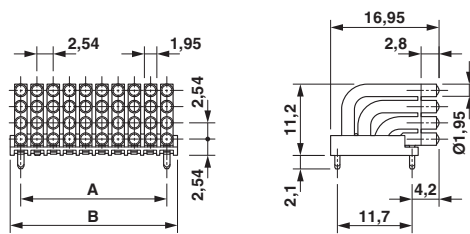

Component housing - HS LC-H-D2/ R4XC10-2,54 - 2202323

Technical data

Environmental Product Compliance

China RoHS	Environmentally friendly use period: unlimited = EFUP-e
	No hazardous substances above threshold values

Drawings

Dimensional drawing

Details on positioning inside the electronics housing can be found in the download area under "Design-In"

Classifications

eCl@ss

eCl@ss 5.1	27180506
eCl@ss 6.0	27180802
eCl@ss 8.0	27182702
eCl@ss 9.0	27182702

ETIM

ETIM 5.0	EC001031