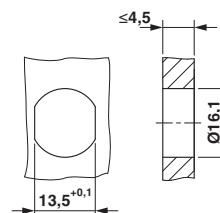

## Drawings

Dimensional drawing

Housing cutout for M16 fastening thread, mounting panel with thread

Dimensional drawing

Housing cutout for M16 fastening thread, mounting panel with feed-through hole (alternatively with surface as protection against rotation)

# Flush-type connector - SACC-E-MS-5CON-M16/0,5 0,14SCO - 1402486

Schematic diagram

Pin assignment M12 male connector, 5-pos., A-coded, male side

Dimensional drawing

M12 flush-type plug

Circuit diagram

Contact assignment of the M12 plug and the M12 socket