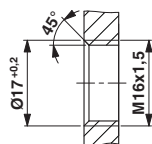

## Drawings

Dimensional drawing

Housing cutout for M16 fastening thread, mounting panel with thread

Dimensional drawing

Housing cutout for M16 fastening thread, mounting panel with feed-through hole (alternatively with surface as protection against rotation)

# Flush-type connector - SACC-E-MS-5CON-M16/0,5 0,14SCO - 1402486

Schematic diagram

Pin assignment M12 male connector, 5-pos., A-coded, male side

Dimensional drawing

M12 flush-type plug

Circuit diagram

Contact assignment of the M12 plug and the M12 socket