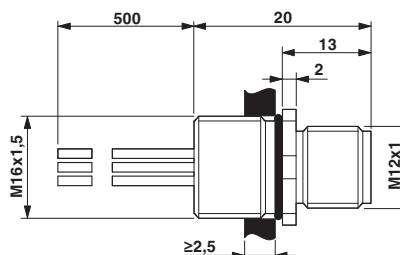

## Drawings

Dimensional drawing

Housing cutout for M16 fastening thread, mounting panel with thread

Dimensional drawing

Housing cutout for M16 fastening thread, mounting panel with feed-through hole (alternatively with surface as protection against rotation)

# Flush-type connector - SACC-E-MS-5CON-M16/0,5 0,14SCO - 1402486

Schematic diagram

Pin assignment M12 male connector, 5-pos., A-coded, male side

Dimensional drawing

M12 flush-type plug

Circuit diagram

Contact assignment of the M12 plug and the M12 socket