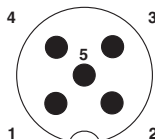

## Drawings

Dimensional drawing

Housing cutout for M16 fastening thread, mounting panel with thread

Dimensional drawing

Housing cutout for M16 fastening thread, mounting panel with feed-through hole (alternatively with surface as protection against rotation)

# Flush-type connector - SACC-E-MS-5CON-M16/0,5 0,14SCO - 1402486

Schematic diagram

Pin assignment M12 male connector, 5-pos., A-coded, male side

Dimensional drawing

M12 flush-type plug

Circuit diagram

Contact assignment of the M12 plug and the M12 socket