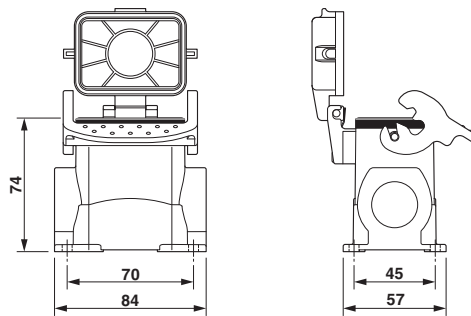

Box mounting base, with single locking latch, height: 74 mm, with glands, 2 x M20, with protective cover

RoHS

Key Commercial Data

Packing unit	10 pc
GTIN	
GTIN	4046356696593

Technical data

Dimensions

Height	52 mm
Width	57 mm
Length	84 mm

Ambient conditions

Degree of protection of housing (IP)	IP65 (When plugged in)
	IP54 (with closed protective cover)
Ambient temperature (operation)	-40 °C ... 125 °C

General

Note	For contact inserts HC-B6, BB10, DD24, M Tall housings for extra large wiring space
Size	B6
Housing type	Box mounting bases
Locking type	with single locking latch
No. of cable outlets	2
Cable outlet	left (view of the opened single locking latch)
Screw connection	none
Type of the screw connection	1x M20

Housing - HC-B 06-SMLD-52/O1M20 - 1460275

Technical data

General

Protective cover	yes
Housing material	Aluminum die-cast
Housing surface material	Powder-coated, gray
Seal material	NBR
Material lock	Stainless steel, handle: PA
Material grip body interlock	PA
Material, protective cover	PA
Assembly instructions	For half and full screw connections

Environmental Product Compliance

China RoHS	Environmentally friendly use period: unlimited = EFUP-e
	No hazardous substances above threshold values

Drawings

Dimensional drawing

Dimensional drawing; h = 52 mm