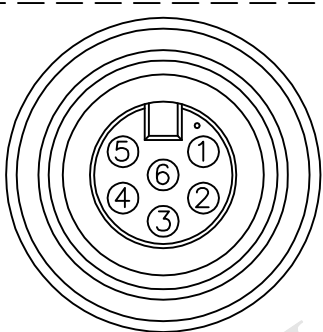

REV.	ECN NO.	DATE	SIGN	DESCRIPTION
B	LEN-0C0342~346	2010/11/26	Ivan Lin	Change View & Frame
C	LEN15B0172~176	2015/11/06	Vicky	Update Logo

AU-06BFFM-SR6AXX
 XX:01~99Meters
 01:01Meter
 02:02Meters
 :
 :
 99:99Meters
 Cable Length(L):01~99Meters

- Note:
- * @C Important Dimension To Check.
 - * Waterproof Rate: IP66
 - * Housing:Nylon+GF ,Black
 - * Female Pin: Copper Alloy, Gold Plated
 - * Cable: UL2464 26AWG*6C+Drain+Al/My, PVC Jacket, UV Resistant, OD=5.0mm, Black
 - * Cable Length Tolerance:01M:±40mm
 02M~05M:±60mm
 06M~10M:±100mm
 11M~30M:±200mm
 31M~99M:±500mm

Pin Assignments
Front View

Gray	灰	6
Yellow	黃	5
Green	綠	4
White	白	3
Blue	藍	2
Brown	棕	1
Wire Color		Conn.

Pin Out

UNIT:mm		TITLE	Mini
TOLERANCE	±0.5 mm		Cable Screw 6Pin F Conn F Pin
SCALE	Free	SHEET	1 OF 1
REV.	C	SIZE	A4 @C :Inspection Item