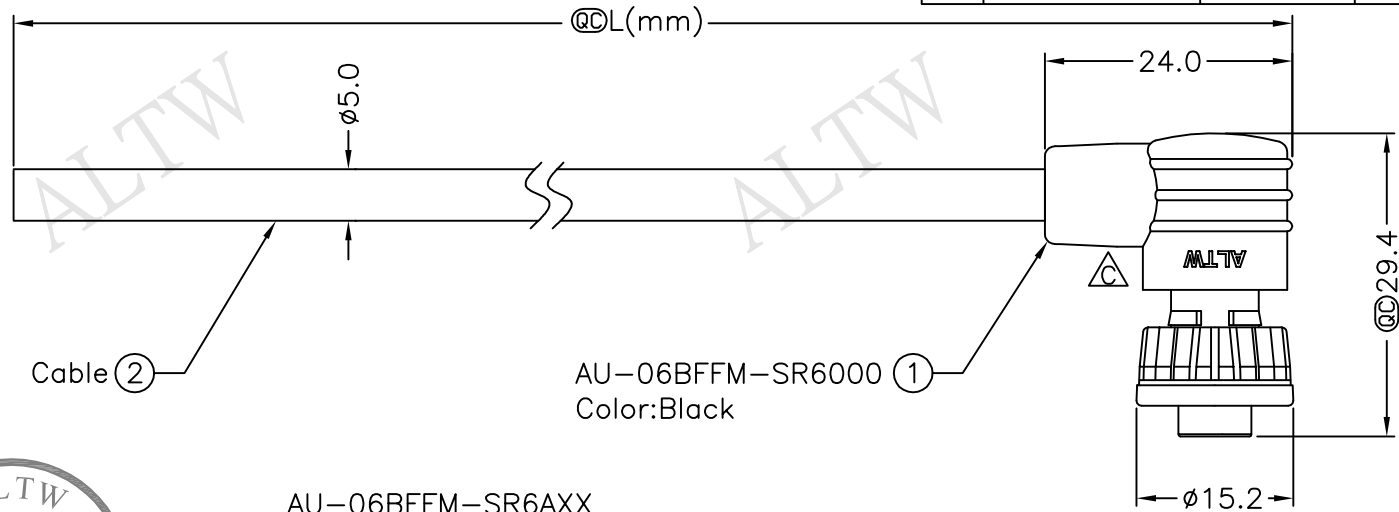

REV.	ECN NO.	DATE	SIGN	DESCRIPTION
B	LEN-0C0342~346	2010/11/26	Ivan Lin	Change View & Frame
C	LEN15B0172~176	2015/11/06	Vicky	Update Logo

AU-06BFFM-SR6AXX
 XX:01~99Meters
 01:01Meter
 02:02Meters
 :
 :
 99:99Meters
 Cable Length(L):01~99Meters

- Note:
- * @C Important Dimension To Check.
 - * Waterproof Rate: IP66
 - * Housing:Nylon+GF ,Black
 - * Female Pin: Copper Alloy, Gold Plated
 - * Cable: UL2464 26AWG*6C+Drain+Al/My, PVC Jacket, UV Resistant, OD=5.0mm, Black
 - * Cable Length Tolerance:01M:±40mm
 02M~05M:±60mm
 06M~10M:±100mm
 11M~30M:±200mm
 31M~99M:±500mm

Pin Assignments
Front View

Gray	灰	6
Yellow	黃	5
Green	綠	4
White	白	3
Blue	藍	2
Brown	棕	1
Wire Color		Conn.

Pin Out

UNIT:mm		TITLE	Mini
TOLERANCE	±0.5 mm		Cable Screw 6Pin F Conn F Pin
SCALE	Free	SHEET	1 OF 1
REV.	C	SIZE	A4 @C :Inspection Item