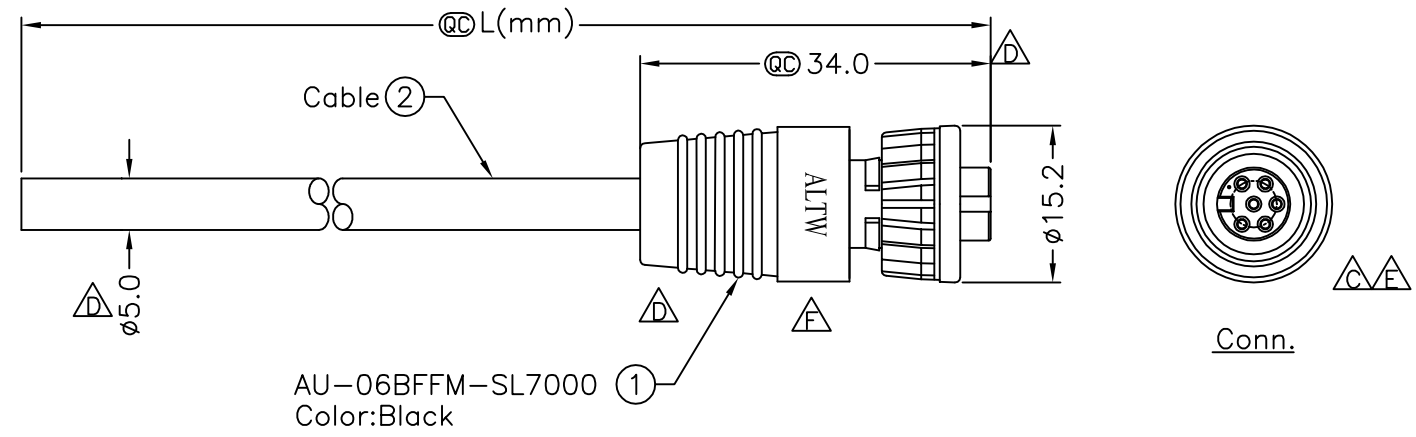

REV.	ECN NO.	DATE	SIGN	DESCRIPTION
D	LE31110076~079	2011/01/19	Vicky	Mini Size Molding外觀變更
E	LEN1150124~127	2011/05/19	Vicky	Modify Connector View.
F	LEN15C0383~386	2015/12/08	Ruru	Change Logo

AU-06BFFM-SL7AXX

- XX:01~99Meters
- 01:01Meter
- 02:02Meters
- :
- :
- 99:99Meters

Cable Length(L):01~99Meters

- Note:
- * @C Important Dimension.
 - * Waterproof Rate: IP67.
 - * Connector: Nylon+GF, Black.
 - * Female Pin: Copper Alloy, Gold Plated.
 - * Screw Nut: Nylon+GF, Black.
 - * O-Ring: EPDM, Black.
 - * Cable:UL2464 26AWG*6C+D+A, PVC Jacket, UV Resistant, OD=5.0mm, Black
 - * Cable Length Tolerance: 01M:±40mm
02M~05M:±60mm
06M~10M:±100mm
11M~30M:±200mm
31M~99M:±500mm

Pin Assignments
Front View

6	Gray	灰
5	Yellow	黃
4	Green	綠
3	White	白
2	Blue	藍
1	Brown	棕
Conn.	Wire Color	
	Pin Out	

UNIT:mm		TITLE
TOLERANCE	±0.5 mm	Mini,Cable Screw 6P F Conn F Pin
SCALE	Free	SHEET 1 OF 1
REV.	F	SIZE A4
		@C :Inspection Item