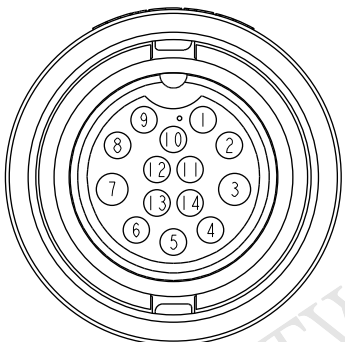

REV.	ECN NO.	DATE	SIGN	DESCRIPTION
B	LEN-9A0179~182	2009/04/20	Li Xiu Zhi	Change SR View
C	LEN1230612~615	2012/03/20	Li Chi Cheng	Change Pin Out
D	LEN1490096~099	2014/09/01	Vicky	Update Logo

ALTW

ALTW

ALTW

Conn.

Pin Assignments
Front View

14	Brown/White	棕/白
13	Black/White	黑/白
12	Light Green	淺綠
11	Pink	粉紅
10	White	白
9	Gray	灰
8	Purple	紫
7	Blue	藍
6	Green	綠
5	Yellow	黃
4	Orange	橘
3	Red	紅
2	Brown	棕
1	Black	黑
Conn.	Wire Color	
	Pin Out	

CDU-14AFMM-LL7AXX

XX :01~99Meters
01 :01Meter
02 :02Meters
:
:
99 :99Meters

Cable Length(L):01~99Meters

- Note:
- * \varnothing Important Dimension To Check
 - * Waterproof Rate: IP67
 - * Housing: Nylon+GF, Black
 - * Male Pin: Copper Alloy, Gold Plated
 - * Lock Nut: Nylon+GF, Black
 - * O-Ring: EPDM, Black
 - * Cable: UL2464 24AWG*14C+Drain+Al/My, Black,PVC Jacket,UV Resistant,OD=7.0
 - * Cable Length Tolerance:
 - 01M:±40mm
 - 02M~05M:±60mm
 - 06M~10M:±100mm
 - 11M~30M:±200mm
 - 31M~99M:±500mm

UNIT:mm		TITLE
TOLERANCE	± 0.5 mm	Middle Cable Lock 14Pin F Conn M Pin
SCALE	1:1	SIZE A4
REV.	D	SHEET 1 OF 1
WC-REV.	A.1	\varnothing : Inspection item

Amphenol LTW
安費諾亮泰企業股份有限公司

ITEM NO	DWG NO	CUSTOMER	DRAWN BY	CHECKED BY	APPROVED BY	DATE
	CDU-14AFMM-LL7AXX	ALTW	Vicky	Sam	Rita	2014-09-01