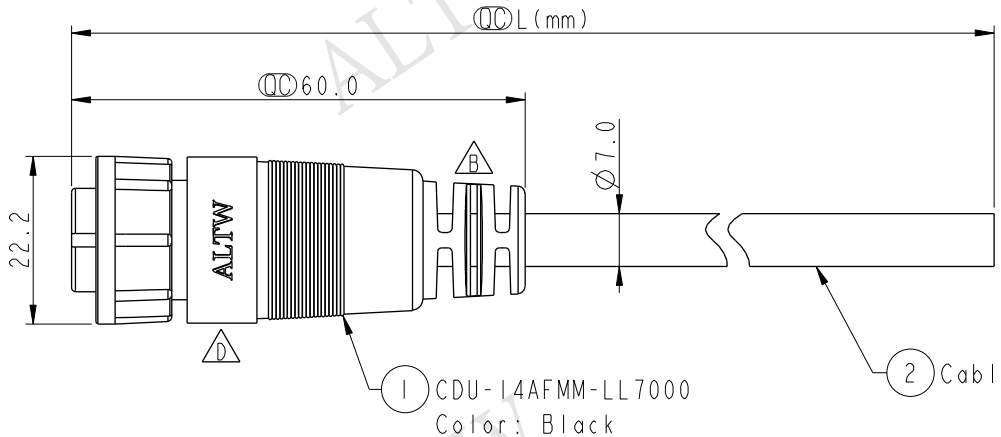

Pin Assignments
Front View