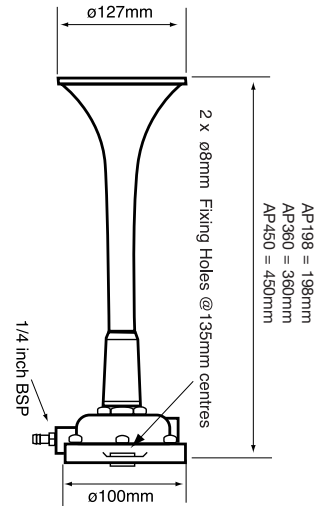

Features

Continuous signal

Optional compressor if no direct air supply available

125dB @ 1m

Robust construction

MATERIAL

Aluminium Body

Brass Horn