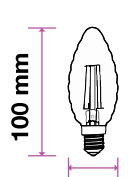

MODEL	WATTS	EQ.WATTS	LUMENS	BASE	SHAPE	BOX QTY.
VT-274	4w	35w	400	E14	Candle	100 pcs

SKU: 279 | 2700K WARM WHITE