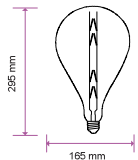

Beam Angle:	300°
Body Type:	Glass
Dimension:	Ø125x175mm
Box Qty:	50 Pcs

NEW

SpecialBulbs

Amber-G165-E27

8W VT-2159

SKU: 45641 - 2200K Warm White 3800157641197

Voltage/Frequency:	AC:220-240V,50Hz
Luminous Flux:	620lm
Commercial Type:	G165