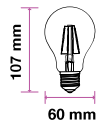

LED Candle Bulbs

5.5W VT-2106

SKU: 7291 - 2700K Warm White 3800157623810
SKU: 7292 - 4000K Day White 3800157623827
SKU: 7293 - 6400K White 3800157623834

EQ. Watts:	40w
Voltage/Frequency:	AC:220-240V,50Hz
Luminous Flux:	470lm
Commercial Type:	Candle

LED Type:	SMD
CRI:	>80
PF:	>0.5
Base:	E14

Beam Angle:	200°
Body Type:	ThermoPlastic
Dimension:	37x100mm
Box Qty:	50 Pcs