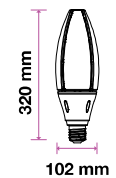

MODEL	WATTS	LUMENS	BASE	BOX QTY.
VT-260	60w	4800	E40	20 pcs

- SKU: 186 | 3000K WARM WHITE
- SKU: 187 | 4000K DAY WHITE
- SKU: 188 | 6400K WHITE