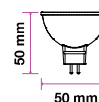

Spotlights-GU10-Lens-110°

7W VT-2887D

SKU: 1669 - 3000K Warm White 3800157602105
SKU: 1670 - 4500K Day White 3800157602112
SKU: 1671 - 6000K White 3800157602129

DIMMABLE

EQ. Watts: 45w
Voltage/Frequency: AC:220-240V,50Hz
Luminous Flux: 500lm
LED Type: SMD

CRI: >80
PF: >0.5
Base: GU10
Beam Angle: 110°

Body Type: Plastic
Dimension: 50x57mm
Box Qty: 200 Pcs

Spotlights-MR16-Milky Cover-110°

7W VT-1977

SKU: 1688 - 3000K Warm White 3800157606950
SKU: 1690 - 6000K White 3800157606974

EQ. Watts: 45w
Voltage/Frequency: AC/DC:12V,50Hz
Luminous Flux: 500lm
LED Type: SMD

CRI: >80
PF: >0.5
Base: MR16
Beam Angle: 110°

Body Type: Plastic
Dimension: 50x50mm
Box Qty: 200 Pcs

Reflector-Round

5W VT-1100RD

SKU: 7331 - 6400K White 3800157624848

EQ. Watts: 35w
Voltage/Frequency: AC:100-240V,50/60Hz
Luminous Flux: 350lm
LED Type: SMD

CRI: >80
PF: >0.4
Base: N/A
Beam Angle: 68°

Body Type: ABS+PC
Dimension: Ø90x 45mm
Box Qty: 100 Pcs

Reflector-Square

5W VT-1100SQ

SKU: 7332 - 3000K Warm White 3800157624855
SKU: 7333 - 4000K Day White 3800157624862
SKU: 7334 - 6400K White 3800157624879

EQ. Watts: 35w
Voltage/Frequency: AC:100-240V,50/60Hz
Luminous Flux: 350lm
LED Type: SMD

CRI: >80
PF: >0.4
Base: N/A
Beam Angle: 68°

Body Type: ABS+PC
Dimension: 90x90x45mm
Box Qty: 50 Pcs

PAR-GX53

7W VT-1969

SKU: 4439 - 6000K White 3800157607056

EQ. Watts: 45w
Voltage/Frequency: AC:220-240V,50Hz
Luminous Flux: 550lm
LED Type: SMD

CRI: >80
PF: >0.5
Base: GX53
Beam Angle: 110°

Body Type: Thermoplastic
Dimension: 75x29mm
Box Qty: 100 Pcs