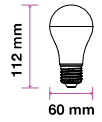

Bulbs-A60-E27-DC 24V

9w VT-2059

SKU: 7417 - 4000K Day White 3800157632744
SKU: 7224 - 6400K White 3800157617543

EQ. Watts:	55w
Voltage/Frequency:	DC:24V
Luminous Flux:	720lm
Commercial Type:	A60

LED Type:	SMD
CRI:	>80
PF:	>0.7
Base:	E27

Beam Angle:	200°
Body Type:	ThermoPlastic
Dimension:	60x112mm
Box Qty:	100 Pcs

Bulbs-A60-E27

9w VT-2000R

SKU: 7341 - Red 3800157626033

EQ. Watts:	30w
Voltage/Frequency:	AC:220-240V,50Hz
Luminous Flux:	270lm
Commercial Type:	A60

LED Type:	SMD
CRI:	>80
PF:	>0.5
Base:	E27

Beam Angle:	200°
Body Type:	ThermoPlastic
Dimension:	60x112mm
Box Qty:	100 Pcs

Bulbs-A60-E27

9w VT-2000Y

SKU: 7342 - Yellow 3800157626040

EQ. Watts:	50w
Voltage/Frequency:	AC:220-240V,50Hz
Luminous Flux:	570lm
Commercial Type:	A60

LED Type:	SMD
CRI:	>80
PF:	>0.5
Base:	E27

Beam Angle:	200°
Body Type:	ThermoPlastic
Dimension:	60x112mm
Box Qty:	100 Pcs