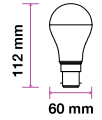

Bulbs-A60-B22

9W VT-2189

SKU: 7422 - 2700K Warm White 3800230626295

EQ. Watts: 60w
Voltage/Frequency: AC:220-240V,50Hz
Luminous Flux: 806lm
Commercial Type: A60

LED Type: SMD
CRI: >80
PF: >0.5
Base: B22

Beam Angle: 200°
Body Type: ThermoPlastic
Dimension: 60x106mm
Box Qty: 100 Pcs