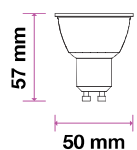

MODEL WATTS EQ.WATTS LUMENS BASE BOX QTY.
VT-271 10w 70w 1000 GU10 200 pcs

SKU: 878 | 3000K WARM WHITE
SKU: 879 | 4000K DAY WHITE
SKU: 880 | 6400K WHITE