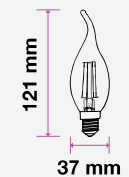

MODEL	WATTS	EQ.WATTS	LUMENS	BASE	SHAPE	BOX QTY.
VT-264	4w	35w	400	E14	Candle	100 pcs

SKU: 275 | 2700K WARM WHITE