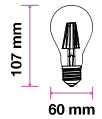

Frost Cover -Filament-A67-E27

8W VT-1938

SKU: 4483 - 2700K Warm White 3800157609586
SKU: 4484 - 4000K Day White 3800157609593
SKU: 4485 - 6400K White 3800157609609

EQ. Watts:	60w
Voltage/Frequency:	AC:220-240V,50Hz
Luminous Flux:	800lm
Commercial Type:	A67

LED Type:	Filament
CRI:	>80
PF:	>0.5
Base:	E27

Beam Angle:	300°
Body Type:	Glass
Dimension:	67x123mm
Box Qty:	50 Pcs