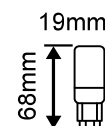

Capsules-G9

5W VT-2175D

SKU: 7429 - 3000K Warm White 3800157637046
SKU: 7430 - 4000K Day White 3800157637053
SKU: 7431 - 6400K White 3800157637060

EQ. Watts:	50w
Voltage/Frequency:	AC:200-240V,50/60Hz
Luminous Flux:	500lm
LED Type:	SMD

CRI:	>80
PF:	>0,4
Base:	G9
Beam Angle:	300°

Body Type:	Ceramic
Dimension:	22x60mm
Box Qty:	600 Pcs

Capsules-G9

5.5W VT-2177

SKU: 7432 - 3000K Warm White 3800157637077
SKU: 7433 - 4000K Day White 3800157637084
SKU: 7434 - 6400K White 3800157637091

EQ. Watts:	50w
Voltage/Frequency:	AC:200-240V,50/60Hz
Luminous Flux:	550lm
LED Type:	SMD

CRI:	>80
PF:	>0,4
Base:	G9
Beam Angle:	300°

Body Type:	Ceramic
Dimension:	16x63mm
Box Qty:	600 Pcs

NEW

Capsules-G9

6W VT-2227

SKU: 2719 - 3000K Warm White 3800157644426
SKU: 2720 - 4000K Day White 3800157644433
SKU: 2721 - 6400K White 3800157644440

EQ. Watts:	45
Voltage/Frequency:	AC:220-240V,50Hz
Luminous Flux:	550lm
LED Type:	SMD

CRI:	>80
PF:	>0,5
Base:	G9
Beam Angle:	300°

Body Type:	Plastic
Dimension:	19x68mm
Box Qty:	200 Pcs

NEW

Capsules-G9

7W VT-2228

SKU: 2722 - 3000K Warm White 3800157644457
SKU: 2723 - 4000K Day White 3800157644464
SKU: 2724 - 6400K White 3800157644471

EQ. Watts:	50
Voltage/Frequency:	AC:220-240V,50Hz
Luminous Flux:	650lm
LED Type:	SMD

CRI:	>80
PF:	>0,5
Base:	G9
Beam Angle:	300°

Body Type:	Plastic
Dimension:	23x70mm
Box Qty:	200 Pcs