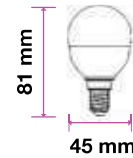

NEW

Bulbs-P45-E14-CRI>95

5.5w VT-2236

SKU: 7488 - 2700K Warm White 3800157640749
SKU: 7489 - 4000K Day White 3800157640756
SKU: 7490 - 6400K White 3800157640763

EQ. Watts:	40w
Voltage/Frequency:	AC:220-240V,50Hz
Luminous Flux:	470lm
Commercial Type:	P45

LED Type:	SMD
CRI:	>95
PF:	>0.5
Base:	E14

Beam Angle:	200°
Body Type:	Thermoplastic
Dimension:	45x81mm
Box Qty:	200 Pcs

NEW

Bulbs-G45-E27-CRI>95

5.5w VT-2216

SKU: 7491 - 2700K Warm White 3800157640770
SKU: 7492 - 4000K Day White 3800157640787
SKU: 7493 - 6400K White 3800157640794

EQ. Watts:	40w
Voltage/Frequency:	AC:220-240V,50Hz
Luminous Flux:	470lm
Commercial Type:	G45

LED Type:	SMD
CRI:	>95
PF:	>0.5
Base:	E27

Beam Angle:	200°
Body Type:	Thermoplastic
Dimension:	45x82mm
Box Qty:	200 Pcs

NEW

Bulbs-Candle-E14-CRI>95

5.5w VT-2226

SKU: 7494 - 2700K Warm White 3800157640800
SKU: 7495 - 4000K Day White 3800157640817
SKU: 7496 - 6400K White 3800157640824

EQ. Watts:	40w
Voltage/Frequency:	AC:220-240V,50Hz
Luminous Flux:	470lm
Commercial Type:	Candle

LED Type:	SMD
CRI:	>95
PF:	>0.5
Base:	E14

Beam Angle:	200°
Body Type:	Thermoplastic
Dimension:	37x100mm
Box Qty:	200 Pcs