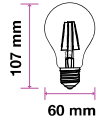

Clear Glass-Filament-A60-E27

4w VT-1885D

SKU: 4364 - 2700K Warm White 3800157602907

EQ. Watts:	30w
Voltage/Frequency:	AC:220-240V,50Hz
Luminous Flux:	350lm
Commercial Type:	A60

LED Type:	Filament
CRI:	>80
PF:	>0.5
Base:	E27

Beam Angle:	300°
Body Type:	Glass
Dimension:	60x107mm
Box Qty:	50 Pcs

Clear Glass-Filament-A60-E27

4w VT-1885DC

SKU: 43641 - 2700K Warm White 3800157624305

EQ. Watts:	30w
Voltage/Frequency:	AC:220-240V,50Hz
Luminous Flux:	350lm
Commercial Type:	A60

LED Type:	Filament
CRI:	>80
PF:	>0.5
Base:	E27

Beam Angle:	300°
Body Type:	Glass
Dimension:	60x107mm
Box Qty:	50 Pcs

Clear Glass-Filament-A60-B22

5w VT-2035

SKU: 7170 - 2700K Warm White 3800157615464

EQ. Watts:	50w
Voltage/Frequency:	AC:220-240V,50Hz
Luminous Flux:	600lm
Commercial Type:	A60

LED Type:	Filament
CRI:	>80
PF:	>0.5
Base:	B22

Beam Angle:	300°
Body Type:	Glass
Dimension:	60x107mm
Box Qty:	50 Pcs

Clear Glass-Filament-A67-E27

8w VT-1978

SKU: 4407 - 2700K Warm White 3800157606165
SKU: 4409 - 6400K White 3800157606189

EQ. Watts:	60w
Voltage/Frequency:	AC:220-240V,50Hz
Luminous Flux:	800lm
Commercial Type:	A67

LED Type:	Filament
CRI:	>80
PF:	>0.5
Base:	E27

Beam Angle:	300°
Body Type:	Glass
Dimension:	67x123mm
Box Qty:	100 Pcs

Clear Glass-Filament-A67-E27

10w VT-1981

SKU: 4410 - 2700K Warm White 3800157606196

EQ. Watts:	75w
Voltage/Frequency:	AC:220-240V,50Hz
Luminous Flux:	1055lm
Commercial Type:	A67

LED Type:	Filament
CRI:	>80
PF:	>0.5
Base:	E27

Beam Angle:	300°
Body Type:	Glass
Dimension:	67x123mm
Box Qty:	50 Pcs