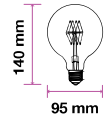

Amber Cover -Filament-Globe-E27

7W VT-2027

SKU: 7147 - 2200K Warm White 3800157610629

EQ. Watts:	60w
Voltage/Frequency:	AC:220-240V,50/60Hz
Luminous Flux:	700lm
Commercial Type:	G95

LED Type:	Filament
CRI:	>80
PF:	>0.5
Base:	E27

Beam Angle:	300°
Body Type:	Glass
Dimension:	95x140mm
Box Qty:	50 Pcs

Amber Cover -Filament-Globe-E27

8W VT-2019

SKU: 7145 - 2200K Warm White 3800157610605

EQ. Watts:	65w
Voltage/Frequency:	AC:220-240V,50/60Hz
Luminous Flux:	800lm
Commercial Type:	G95

LED Type:	Filament
CRI:	>80
PF:	>0.5
Base:	E27

Beam Angle:	300°
Body Type:	Glass
Dimension:	95x140mm
Box Qty:	50 Pcs

NEW

Filament-Globe-E27

4W VT-2195

SKU: 7475 - 1800K Warm White 3800157640329

EQ. Watts:	20w
Voltage/Frequency:	AC:220-240V, 50Hz
Luminous Flux:	200lm
Commercial Type:	G125

LED Type:	Filament
CRI:	>80
PF:	>0.5
Base:	E27

Beam Angle:	300°
Body Type:	Glass
Dimension:	132x178mm
Box Qty:	20 Pcs

Amber Cover -Filament-Globe-E27

4W VT-1956

SKU: 4473 - 2200K Warm White 3800157609074

EQ. Watts:	55w
Voltage/Frequency:	AC:220-240V,50Hz
Luminous Flux:	550lm
Commercial Type:	G125

LED Type:	Filament
CRI:	>80
PF:	>0.5
Base:	E27

Beam Angle:	300°
Body Type:	Glass
Dimension:	125x165mm
Box Qty:	12 Pcs

Amber Cover -Filament-Globe-E27

5W VT-2085

SKU: 7216 - 2200K Warm White 3800157617246

EQ. Watts:	30w
Voltage/Frequency:	AC:220-240V,50/60Hz
Luminous Flux:	300lm
Commercial Type:	G125

LED Type:	Filament
CRI:	>80
PF:	>0.5
Base:	E27

Beam Angle:	300°
Body Type:	Glass
Dimension:	125x175mm
Box Qty:	20 Pcs