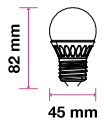

LED Bulbs-E27

6W VT-2186

SKU: 7368 - 2700K Warm White 3800157628594

EQ. Watts:	55w
Voltage/Frequency:	AC:220-240V,50Hz
Luminous Flux:	660lm
Commercial Type:	A60

LED Type:	Filament
CRI:	>80
PF:	>0.5
Base:	E27

Beam Angle:	300°
Body Type:	Glass
Dimension:	60x107mm
Box Qty:	25 Pcs

LED Candle Bulbs

5.5W VT-2106

SKU: 7291 - 2700K Warm White 3800157623810
SKU: 7292 - 4000K Day White 3800157623827
SKU: 7293 - 6400K White 3800157623834

EQ. Watts:	40w
Voltage/Frequency:	AC:220-240V,50Hz
Luminous Flux:	470lm
Commercial Type:	Candle

LED Type:	SMD
CRI:	>80
PF:	>0.5
Base:	E14

Beam Angle:	200°
Body Type:	ThermoPlastic
Dimension:	37x100mm
Box Qty:	50 Pcs

LED Bulbs-E14

5.5W VT-2146

SKU: 7355 - 2700K Warm White 3800157628136
SKU: 7356 - 4000K Day White 3800157628143

EQ. Watts:	40w
Voltage/Frequency:	AC:220-240V,50Hz
Luminous Flux:	470lm
Commercial Type:	P45

LED Type:	SMD
CRI:	>80
PF:	>0.5
Base:	E14

Beam Angle:	180°
Body Type:	ThermoPlastic
Dimension:	45x81mm
Box Qty:	50 Pcs

LED Bulbs-E27

5.5W VT-2166

SKU: 7360 - 2700K Warm White 3800157628181
SKU: 7361 - 4000K Day White 3800157628198

EQ. Watts:	40w
Voltage/Frequency:	AC:220-240V,50Hz
Luminous Flux:	470lm
Commercial Type:	G45

LED Type:	SMD
CRI:	>80
PF:	>0.4
Base:	E27

Beam Angle:	180°
Body Type:	ThermoPlastic
Dimension:	45x82mm
Box Qty:	50 Pcs

LED Bulbs-E27

6W VT-2022BP

SKU: 7324 - 2700K Warm White 3800157624602
SKU: 7325 - 4000K Day White 3800157624619
SKU: 7326 - 6400K White 3800157624626

EQ. Watts:	40w
Voltage/Frequency:	AC:220-240V,50Hz
Luminous Flux:	470lm
Commercial Type:	A60

LED Type:	SMD
CRI:	>80
PF:	>0.4
Base:	E27

Beam Angle:	200°
Body Type:	ThermoPlastic
Dimension:	60x112mm
Box Qty:	40 Pcs