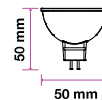

Spotlights-GU10-Lens-38°

7W VT-2886D

SKU: 1666 - 3000K Warm White 3800157602075
SKU: 1667 - 4500K Day White 3800157602082
SKU: 1668 - 6000K White 3800157602099

EQ. Watts: 50w
Voltage/Frequency: AC:220-240V,50Hz
Luminous Flux: 550lm
LED Type: SMD

CRI: >80
PF: >0.5
Base: GU10
Beam Angle: 38°

Body Type: Plastic
Dimension: 50x57mm
Box Qty: 200 Pcs

Spotlights-MR16-Lens-38°

7W VT-1967

SKU: 1663 - 3000K Warm White 3800157602044
SKU: 1664 - 4500K Day White 3800157602051
SKU: 1665 - 6000K White 3800157602068

EQ. Watts: 50w
Voltage/Frequency: AC/DC:12V,50Hz
Luminous Flux: 550lm
LED Type: SMD

CRI: >80
PF: >0.5
Base: MR16
Beam Angle: 38°

Body Type: Plastic
Dimension: 50x50mm
Box Qty: 200 Pcs

Spotlights-GU10-Lens-38°

8W VT-2889

SKU: 1693 - 3000K Warm White 3800157608947
SKU: 1695 - 6400K White 3800157608961

EQ. Watts: 80w
Voltage/Frequency: AC:220-240V,50Hz
Luminous Flux: 750lm
LED Type: SMD

CRI: >80
PF: >0.5
Base: GU10
Beam Angle: 38°

Body Type: Plastic
Dimension: 50x55mm
Box Qty: 200 Pcs

Spotlights-GU10-Milky Cover-110°

3W VT-1933

SKU: 7126 - 3000K Warm White 3800157610148
SKU: 7127 - 4000K Day White 3800157610155
SKU: 7128 - 6400K White 3800157610162

EQ. Watts: 25w
Voltage/Frequency: AC:220-240V,50Hz
Luminous Flux: 210lm
LED Type: SMD

CRI: >80
PF: >0.4
Base: GU10
Beam Angle: 110°

Body Type: Plastic
Dimension: 50x57mm
Box Qty: 200 Pcs

Spotlights-GU10-Milky Cover-110°

5W VT-1975

SKU: 1685 - 3000K Warm White 3800157606240
SKU: 1686 - 4000K Day White 3800157606257
SKU: 1687 - 6000K White 3800157606264

EQ. Watts: 35w
Voltage/Frequency: AC:220-240V,50Hz
Luminous Flux: 400lm
LED Type: SMD

CRI: >80
PF: >0.4
Base: GU10
Beam Angle: 110°

Body Type: Plastic
Dimension: 50x57mm
Box Qty: 200 Pcs