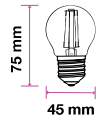

LED Candle Filament Bulbs

4w VT-2104

SKU: 7282 - 2700K Warm White 3800157623728

EQ. Watts:	40w
Voltage/Frequency:	AC:220-240V,50Hz
Luminous Flux:	400lm
Commercial Type:	Candle

LED Type:	SMD
CRI:	>80
PF:	>0.4
Base:	E14

Beam Angle:	300°
Body Type:	Glass
Dimension:	35x100mm
Box Qty:	50 Pcs