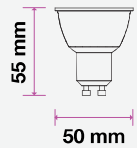

MODEL WATTS EQ.WATTS LUMENS BASE BOX QTY.
VT-277 7w 65w 480 GU10 200 pcs

SKU: 165 | 3000K WARM WHITE
SKU: 166 | 4000K DAY WHITE
SKU: 167 | 6400K WHITE