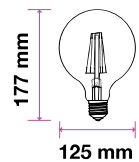

MODEL	WATTS	EQ.WATTS	LUMENS	BASE	SHAPE	BOX QTY.
VT-297	6w	55w	725	E27	G125	20 pcs

SKU: 291 | 2200K WARM WHITE