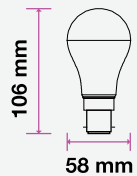

LED PLASTIC BULBS
A58

5 YEAR
WARRANTY*

MODEL	WATTS	EQ.WATTS	LUMENS	BASE	SHAPE	BOX QTY.
VT-229	9w	60w	806	B22	A58	96 pcs

- SKU: 101 | 3000K WARM WHITE
- SKU: 850 | 4000K DAY WHITE
- SKU: 851 | 6400K WHITE

MODEL	WATTS	EQ.WATTS	LUMENS	BASE	SHAPE	BOX QTY.
VT-219	9w	60w	806	B22	A58	100 pcs

- SKU: 270 | 3000K WARM WHITE

MODEL	WATTS	EQ.WATTS	LUMENS	BASE	SHAPE	BOX QTY.
VT-259D	9w	60	806	B22	A58	100 pcs

- SKU: 852 | 3000K WARM WHITE