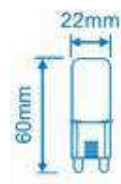

Capsules-G9

5W VT-2175D

SKU: 7429 - 3000K Warm White 3800157637046
SKU: 7430 - 4000K Day White 3800157637053
SKU: 7431 - 6400K White 3800157637060

EQ. Watts:	50w
Voltage/Frequency:	AC:200-240V,50/60Hz
Luminous Flux:	500lm
LED Type:	SMD

CRI:	>80
PF:	>0,4
Base:	G9
Beam Angle:	300°

Body Type:	Ceramic
Dimension:	22x60mm
Box Qty:	600 Pcs

Capsules-G9

5.5W VT-2177

SKU: 7432 - 3000K Warm White 3800157637077
SKU: 7433 - 4000K Day White 3800157637084
SKU: 7434 - 6400K White 3800157637091

EQ. Watts:	50w
Voltage/Frequency:	AC:200-240V,50/60Hz
Luminous Flux:	550lm
LED Type:	SMD

CRI:	>80
PF:	>0,4
Base:	G9
Beam Angle:	300°

Body Type:	Ceramic
Dimension:	16x63mm
Box Qty:	600 Pcs

NEW

Capsules-G9

6W VT-2227

SKU: 2719 - 3000K Warm White 3800157644426
SKU: 2720 - 4000K Day White 3800157644433
SKU: 2721 - 6400K White 3800157644440

EQ. Watts:	45
Voltage/Frequency:	AC:220-240V,50Hz
Luminous Flux:	550lm
LED Type:	SMD

CRI:	>80
PF:	>0,5
Base:	G9
Beam Angle:	300°

Body Type:	Plastic
Dimension:	19x68mm
Box Qty:	200 Pcs

NEW

Capsules-G9

7W VT-2228

SKU: 2722 - 3000K Warm White 3800157644457
SKU: 2723 - 4000K Day White 3800157644464
SKU: 2724 - 6400K White 3800157644471

EQ. Watts:	50
Voltage/Frequency:	AC:220-240V,50Hz
Luminous Flux:	650lm
LED Type:	SMD

CRI:	>80
PF:	>0,5
Base:	G9
Beam Angle:	300°

Body Type:	Plastic
Dimension:	23x70mm
Box Qty:	200 Pcs