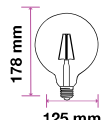

5W VT-2085D

SKU: 7416 - 2200K Warm White 3800157631990

EQ. Watts:	30w
Voltage/Frequency:	AC:220-240V,50/60Hz
Luminous Flux:	300lm
Commercial Type:	G125

LED Type:	Filament
CRI:	>80
PF:	>0.5
Base:	E27

Beam Angle:	300°
Body Type:	Glass
Dimension:	125x175mm
Box Qty:	20 Pcs

6W VT-2126

SKU: 7328 - 2200K Warm White 3800157624725

EQ. Watts:	55w
Voltage/Frequency:	AC:220-240V,50Hz
Luminous Flux:	480lm
Commercial Type:	G125

LED Type:	Filament
CRI:	>70
PF:	>0.5
Base:	E27

Beam Angle:	300°
Body Type:	Glass
Dimension:	125x175mm
Box Qty:	100 Pcs

8W VT-2018D

SKU: 7155 - 2200K Warm White 3800157612203

EQ. Watts:	60w
Voltage/Frequency:	AC:220-240V,50/60Hz
Luminous Flux:	700lm
Commercial Type:	G125

LED Type:	Filament
CRI:	>80
PF:	>0.7
Base:	E27

Beam Angle:	300°
Body Type:	Glass
Dimension:	125x177mm
Box Qty:	12 Pcs

12.5W VT-2153

SKU: 7456 - 2200K Warm White 3800157637855

EQ. Watts:	85w
Voltage/Frequency:	AC:220-240V,50Hz
Luminous Flux:	1240lm
Commercial Type:	G125

LED Type:	Filament
CRI:	>80
PF:	>0.5
Base:	E27

Beam Angle:	330°
Body Type:	Glass
Dimension:	125x178mm
Box Qty:	25 Pcs

NEW

2W VT-2162

SKU: 7473 - 1800K Warm White 3800157640305

EQ. Watts:	9w
Voltage/Frequency:	AC:220-240V, 50Hz
Luminous Flux:	65lm
Commercial Type:	T30

LED Type:	Filament
CRI:	>80
PF:	>0.5
Base:	E27

Beam Angle:	300°
Body Type:	Glass
Dimension:	35x190mm
Box Qty:	100 Pcs