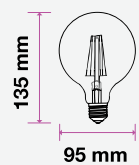

LED AMBER FILAMENT

G95 | G125 | ST64

V-TAC's decorative Amber Filament Lamp range is devised with the latest technology to provide the warm look and feel of conventional filament bulbs.

- 20,000 hrs Lifespan
- 300° Beam Angle
- AC:220-240V,50Hz
- CRI: >80

5 YEAR
WARRANTY*

MODEL	WATTS	EQ.WATTS	LUMENS	BASE	SHAPE	BOX QTY.
VT-296	6w	55w	725	E27	G95	20 pcs

SKU: 293 | 2200K WARM WHITE

MODEL	WATTS	EQ.WATTS	LUMENS	BASE	SHAPE	BOX QTY.
VT-297	6w	55w	725	E27	G125	20 pcs

SKU: 291 | 2200K WARM WHITE

MODEL	WATTS	EQ.WATTS	LUMENS	BASE	SHAPE	BOX QTY.
VT-276	6w	55w	725	E27	ST64	50 pcs

SKU: 290 | 2200K WARM WHITE

LED BULBS