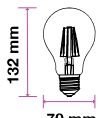

Filament-A60-E27

4w VT-2164

SKU: 7336 - 2700K Warm White 3800157625203

EQ. Watts:	40w
Voltage/Frequency:	AC:220-240V,50Hz
Luminous Flux:	400lm
Commercial Type:	A60

LED Type:	Filament
CRI:	>80
PF:	>0.5
Base:	E27

Beam Angle:	300°
Body Type:	Glass
Dimension:	60x98mm
Box Qty:	50 Pcs

Amber Cover -Filament-A60-E27

4w VT-1954

SKU: 4498 - 2200K Warm White 3800157609739

EQ. Watts:	35w
Voltage/Frequency:	AC:220-240V,50Hz
Luminous Flux:	350lm
Commercial Type:	A60

LED Type:	Filament
CRI:	>80
PF:	>0.4
Base:	E27

Beam Angle:	300°
Body Type:	Glass
Dimension:	60x107mm
Box Qty:	50 Pcs

Amber Cover -Filament-A60-E27

8w VT-1958

SKU: 4472 - 2200K Warm White 3800157609067

EQ. Watts:	60w
Voltage/Frequency:	AC:220-240V,50Hz
Luminous Flux:	720lm
Commercial Type:	A67

LED Type:	Filament
CRI:	>80
PF:	>0.5
Base:	E27

Beam Angle:	300°
Body Type:	Glass
Dimension:	67x123mm
Box Qty:	50 Pcs

Amber Cover -Filament-A67-E27

10w VT-2028

SKU: 7157 - 2200K Warm White 3800157612227

EQ. Watts:	65w
Voltage/Frequency:	AC:220-240V,50Hz
Luminous Flux:	900lm
Commercial Type:	A67

LED Type:	Filament
CRI:	>80
PF:	>0.5
Base:	E27

Beam Angle:	300°
Body Type:	Glass
Dimension:	67x123mm
Box Qty:	50 Pcs

Amber Filament-A70-E27

12.5w VT-2123

SKU: 7457 - 2200K Warm White 3800157637862

EQ. Watts:	85w
Voltage/Frequency:	AC:220-240V,50Hz
Luminous Flux:	1240lm
Commercial Type:	A70

LED Type:	Filament
CRI:	>80
PF:	>0.5
Base:	E27

Beam Angle:	330°
Body Type:	Glass
Dimension:	70x132mm
Box Qty:	50 Pcs