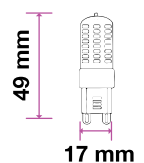

MODEL	WATTS	EQ.WATTS	LUMENS	BASE	BOX QTY.
VT-204	3w	25w	300	G9	200 pcs
SKU: 246	| 3000K WARM WHITE				
SKU: 247	| 4000K DAY WHITE				
SKU: 248	| 6400K WHITE