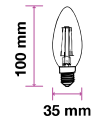

Clear Glass-Filament-Candle-E14

4W_{VT-1986}

SKU: 4301 - 2700K Warm White 3800230629951

EQ. Watts:	40w
Voltage/Frequency:	AC:220-240V,50Hz
Luminous Flux:	400lm
Commercial Type:	Candle

LED Type:	Filament
CRI:	>80
PF:	>0.4
Base:	E14

Beam Angle:	300°
Body Type:	Glass
Dimension:	35x100mm
Box Qty:	100 Pcs