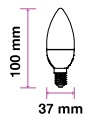

Bulbs-Candle-E14

4w VT-1818TP

SKU: 4164 - 2700K Warm White 3800230620743

EQ. Watts:	30w
Voltage/Frequency:	AC:220-240V,50Hz
Luminous Flux:	320lm
Commercial Type:	Candle

LED Type:	SMD
CRI:	>80
PF:	>0.4
Base:	E14

Beam Angle:	200°
Body Type:	ThermoPlastic
Dimension:	37x124mm
Box Qty:	200 Pcs

Bulbs-Candle-E14

5.5w VT-1855

SKU: 42151 - 2700K Warm White 3800157639316
SKU: 42581 - 4000K Day White 3800157639323

EQ. Watts:	40w
Voltage/Frequency:	AC:220-240V,50Hz
Luminous Flux:	470lm
Commercial Type:	Candle

LED Type:	SMD
CRI:	>80
PF:	>0.5
Base:	E14

Beam Angle:	200°
Body Type:	Thermoplastic
Dimension:	37x100mm
Box Qty:	200 Pcs

Candle-E14 - 3Pc Pack

5.5w VT-2076

SKU: 7263 - 2700K Warm White 3800157622950
SKU: 7264 - 4000K Day White 3800157622967
SKU: 7265 - 6400K White 3800157622974

EQ. Watts:	40w
Voltage/Frequency:	AC:220-240V,50Hz
Luminous Flux:	470lm
Commercial Type:	Candle

LED Type:	SMD
CRI:	>80
PF:	>0.5
Base:	E14

Beam Angle:	200°
Body Type:	ThermoPlastic
Dimension:	37x100mm
Box Qty:	60 Pcs

NEW

Bulbs-Candle-6Pc Pack

5.5w VT-2246

SKU: 2736 - 2700K Warm White 3800157645263
SKU: 2737 - 4000K Day White 3800157645270
SKU: 2738 - 6400K White 3800157645287

EQ. Watts:	40w
Voltage/Frequency:	AC:220-240V,50Hz
Luminous Flux:	470lm
Commercial Type:	Candle

LED Type:	SMD
CRI:	>80
PF:	>0.5
Base:	E14

Beam Angle:	200
Body Type:	Thermoplastic
Dimension:	37x100mm
Box Qty:	30 Pcs

Bulbs-Candle-E27

5.5w VT-1821N

SKU: 43421 - 2700K Warm White 3800157624381
SKU: 43431 - 4000K Day White 3800157624398
SKU: 43441 - 6400K White 3800157624404

EQ. Watts:	40w
Voltage/Frequency:	AC:220-240V,50Hz
Luminous Flux:	470lm
Commercial Type:	Candle

LED Type:	SMD
CRI:	>80
PF:	>0.5
Base:	E27