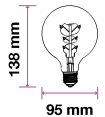

Amber Cover -Filament-Globe-E27