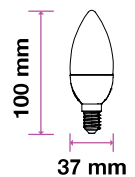

MODEL	WATTS	EQ.WATTS	LUMENS	BASE	SHAPE	BOX QTY.
VT-294D	5.5w	40w	470	E14	Candle	200 pcs

- SKU: 859 | 3000K WARM WHITE