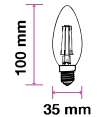

Beam Angle:	300°
Body Type:	Glass
Dimension:	35x100mm
Box Qty:	100 Pcs

Clear Glass-Filament-Candle-E14

4W_{VT-1986DC}

SKU: 43651 - 2700K Warm White 3800157624176

EQ. Watts:	30w
Voltage/Frequency:	AC:220-240V,50Hz
Luminous Flux:	350lm
Commercial Type:	Candle