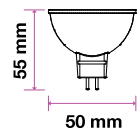

LED SPOTLIGHTS
MRI16 | GU10

5 YEAR
WARRANTY*

MODEL	WATTS	EQ.WATTS	LUMENS	BASE	BOX QTY.
VT-257	6.5w	55w	450	GU5.3	200 pcs

- SKU: 204 | 3000K WARM WHITE
- SKU: 205 | 4000K DAY WHITE
- SKU: 206 | 6400K WHITE

MODEL	WATTS	EQ.WATTS	LUMENS	BASE	BOX QTY.
VT-267	6.5w	40w	450	GU5.3	200 pcs

- SKU: 207 | 3000K WARM WHITE
- SKU: 208 | 4000K DAY WHITE
- SKU: 209 | 6400K WHITE

MODEL	WATTS	EQ.WATTS	LUMENS	BASE	BOX QTY.
VT-247	6.5w	60w	480	GU10	200 pcs

- SKU: 192 | 3000K WARM WHITE
- SKU: 193 | 4000K DAY WHITE
- SKU: 194 | 6400K WHITE

MODEL	WATTS	EQ.WATTS	LUMENS	BASE	BOX QTY.
VT-227	6.5w	60w	480	GU10	200 pcs

- SKU: 189 | 3000K WARM WHITE
- SKU: 190 | 4000K DAY WHITE
- SKU: 191 | 6400K WHITE