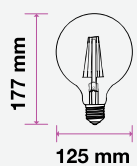

MODEL	WATTS	EQ.WATTS	LUMENS	BASE	SHAPE	BOX QTY.
VT-287	6w	60w	806	E27	G125	20 pcs

SKU: 292 | 2700K WARM WHITE