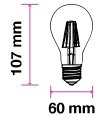

Amber Cover -Filament-A60-E27

8w VT-1958

SKU: 4472 - 2200K Warm White 3800157609067

EQ. Watts:	60w
Voltage/Frequency:	AC:220-240V,50Hz
Luminous Flux:	720lm
Commercial Type:	A67

LED Type:	Filament
CRI:	>80
PF:	>0.5
Base:	E27

Beam Angle:	300°
Body Type:	Glass
Dimension:	67x123mm
Box Qty:	50 Pcs