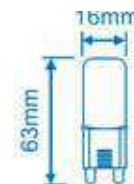

Capsules-G9

5W VT-2175D

SKU: 7429 - 3000K Warm White 3800157637046
SKU: 7430 - 4000K Day White 3800157637053
SKU: 7431 - 6400K White 3800157637060

EQ. Watts:	50w
Voltage/Frequency:	AC:200-240V,50/60Hz
Luminous Flux:	500lm
LED Type:	SMD

CRI:	>80
PF:	>0,4
Base:	G9
Beam Angle:	300°

Body Type:	Ceramic
Dimension:	22x60mm
Box Qty:	600 Pcs

Capsules-G9

5.5W VT-2177

SKU: 7432 - 3000K Warm White 3800157637077
SKU: 7433 - 4000K Day White 3800157637084
SKU: 7434 - 6400K White 3800157637091

EQ. Watts:	50w
Voltage/Frequency:	AC:200-240V,50/60Hz
Luminous Flux:	550lm
LED Type:	SMD

CRI:	>80
PF:	>0,4
Base:	G9
Beam Angle:	300°

Body Type:	Ceramic
Dimension:	16x63mm
Box Qty:	600 Pcs

NEW

Capsules-G9

6W VT-2227

SKU: 2719 - 3000K Warm White 3800157644426
SKU: 2720 - 4000K Day White 3800157644433
SKU: 2721 - 6400K White 3800157644440

EQ. Watts:	45
Voltage/Frequency:	AC:220-240V,50Hz
Luminous Flux:	550lm
LED Type:	SMD

CRI:	>80
PF:	>0,5
Base:	G9
Beam Angle:	300°

Body Type:	Plastic
Dimension:	19x68mm
Box Qty:	200 Pcs

NEW

Capsules-G9

7W VT-2228

SKU: 2722 - 3000K Warm White 3800157644457
SKU: 2723 - 4000K Day White 3800157644464
SKU: 2724 - 6400K White 3800157644471

EQ. Watts:	50
Voltage/Frequency:	AC:220-240V,50Hz
Luminous Flux:	650lm
LED Type:	SMD

CRI:	>80
PF:	>0,5
Base:	G9
Beam Angle:	300°

Body Type:	Plastic
Dimension:	23x70mm
Box Qty:	200 Pcs