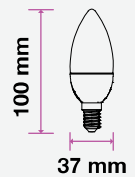

MODEL	WATTS	EQ.WATTS	LUMENS	BASE	SHAPE	BOX QTY.
VT-289	5.5w	40w	470	E27	Candle	200 pcs

- SKU: 858 | 3000K WARM WHITE