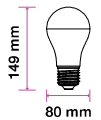

Bulbs-A65-B22

15w VT-2015-B22

SKU: 7229 - 2700K Warm White 3800157619554

EQ. Watts:	90w
Voltage/Frequency:	AC:220-240V,50Hz
Luminous Flux:	1350lm
Commercial Type:	A65

LED Type:	SMD
CRI:	>80
PF:	>0.5
Base:	B22

Beam Angle:	200°
Body Type:	ThermoPlastic
Dimension:	66.5x134mm
Box Qty:	100 Pcs

Bulbs-A65-E27

15w VT-2015-E27

SKU: 4453 - 2700K Warm White 3800157608091
SKU: 4454 - 4000K Day White 3800157608107
SKU: 4455 - 6400K White 3800157608114

EQ. Watts:	90w
Voltage/Frequency:	AC:220-240V,50Hz
Luminous Flux:	1350lm
Commercial Type:	A65

LED Type:	SMD
CRI:	>80
PF:	>0.5
Base:	E27

Beam Angle:	200°
Body Type:	ThermoPlastic
Dimension:	66.5x134mm
Box Qty:	100 Pcs

Bulbs-A65-E27

17w VT-2017

SKU: 4456 - 2700K Warm White 3800157608121
SKU: 4457 - 4000K Day White 3800157608138
SKU: 4458 - 6400K White 3800157608145

EQ. Watts:	100w
Voltage/Frequency:	AC:220-240V,50Hz
Luminous Flux:	1521lm
Commercial Type:	A65

LED Type:	SMD
CRI:	>80
PF:	>0.5
Base:	E27

Beam Angle:	200°
Body Type:	ThermoPlastic
Dimension:	66.5x134mm
Box Qty:	100 Pcs

NEW

Bulbs-A80-E27

18w VT-2218

SKU: 2707 - 3000K Warm White 3800157641838
SKU: 2708 - 4000K Day White 3800157641845
SKU: 2709 - 6400K White 3800157641852

EQ. Watts:	125w
Voltage/Frequency:	AC:220-240V, 50Hz
Luminous Flux:	2000lm
Commercial Type:	A80

LED Type:	SMD
CRI:	>80
PF:	>0.5
Base:	E27

Beam Angle:	200°
Body Type:	Thermoplastic
Dimension:	80x142mm
Box Qty:	50 Pcs

NEW

Bulbs-A80-E27

20w VT-2220

SKU: 2710 - 3000K Warm White 3800157643917
SKU: 2711 - 4000K Day White 3800157643924
SKU: 2712 - 6400K White 3800157643931

EQ. Watts:	150w
Voltage/Frequency:	AC:220-240V, 50Hz
Luminous Flux:	2452lm
Commercial Type:	A80

LED Type:	SMD
CRI:	>80
PF:	>0.5
Base:	E27