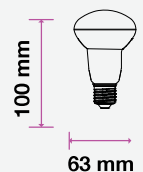

MODEL	WATTS	EQ.WATTS	LUMENS	BASE	SHAPE	BOX QTY.
VT-263	8w	60w	570	E27	R63	200 pcs

- SKU: 141 | 3000K WARM WHITE
- SKU: 142 | 4000K DAY WHITE
- SKU: 143 | 6400K WHITE