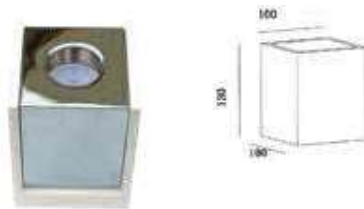

Fitting-Square Metal-1XGU10

Model No	VT-860-CH
SKU:	3116
Base:	GU10
Material:	Gypsum with metal
Shape:	Square
Color of Fixture:	White+Chrome
Dimension:	100x100x130mm
Cutting Size:	N/A
EAN:	3800157634410
Box Qty:	12pcs