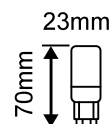

Capsules-G9

5W VT-2175D

SKU: 7429 - 3000K Warm White 3800157637046
SKU: 7430 - 4000K Day White 3800157637053
SKU: 7431 - 6400K White 3800157637060

EQ. Watts:	50w
Voltage/Frequency:	AC:200-240V,50/60Hz
Luminous Flux:	500lm
LED Type:	SMD

CRI:	>80
PF:	>0,4
Base:	G9
Beam Angle:	300°

Body Type:	Ceramic
Dimension:	22x60mm
Box Qty:	600 Pcs

Capsules-G9

5.5W VT-2177

SKU: 7432 - 3000K Warm White 3800157637077
SKU: 7433 - 4000K Day White 3800157637084
SKU: 7434 - 6400K White 3800157637091

EQ. Watts:	50w
Voltage/Frequency:	AC:200-240V,50/60Hz
Luminous Flux:	550lm
LED Type:	SMD

CRI:	>80
PF:	>0,4
Base:	G9
Beam Angle:	300°

Body Type:	Ceramic
Dimension:	16x63mm
Box Qty:	600 Pcs

NEW

Capsules-G9

6W VT-2227

SKU: 2719 - 3000K Warm White 3800157644426
SKU: 2720 - 4000K Day White 3800157644433
SKU: 2721 - 6400K White 3800157644440

EQ. Watts:	45
Voltage/Frequency:	AC:220-240V,50Hz
Luminous Flux:	550lm
LED Type:	SMD

CRI:	>80
PF:	>0,5
Base:	G9
Beam Angle:	300°

Body Type:	Plastic
Dimension:	19x68mm
Box Qty:	200 Pcs

NEW

Capsules-G9

7W VT-2228

SKU: 2722 - 3000K Warm White 3800157644457
SKU: 2723 - 4000K Day White 3800157644464
SKU: 2724 - 6400K White 3800157644471

EQ. Watts:	50
Voltage/Frequency:	AC:220-240V,50Hz
Luminous Flux:	650lm
LED Type:	SMD

CRI:	>80
PF:	>0,5
Base:	G9
Beam Angle:	300°

Body Type:	Plastic
Dimension:	23x70mm
Box Qty:	200 Pcs