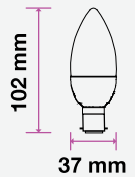

LED PLASTIC BULBS

Candle | G45

5 YEAR
WARRANTY*

MODEL	WATTS	EQ.WATTS	LUMENS	BASE	SHAPE	BOX QTY.
VT-299	5.5w	40w	470	B15	Candle	200 pcs

SKU: 860 | 3000K WARM WHITE

MODEL	WATTS	EQ.WATTS	LUMENS	BASE	SHAPE	BOX QTY.
VT-299D	5.5w	40w	470	B15	Candle	200 pcs

SKU: 861 | 3000K WARM WHITE

MODEL	WATTS	EQ.WATTS	LUMENS	BASE	SHAPE	BOX QTY.
VT-223	5.5w	40w	470	B22	Candle	192 pcs

SKU: 103 | 3000K WARM WHITE

MODEL	WATTS	EQ.WATTS	LUMENS	BASE	SHAPE	BOX QTY.
VT-221	5.5w	40w	470	B22	G45	192 pcs

SKU: 104 | 3000K WARM WHITE