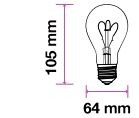

Amber Cover -Filament-A60-E27

3W VT-2063

SKU: 7219 - 2200K Warm White 3800157617277

EQ. Watts:	20w
Voltage/Frequency:	AC:220-240V,50Hz
Luminous Flux:	150lm
Commercial Type:	A60

LED Type:	Filament
CRI:	>80
PF:	>0.4
Base:	E27

Beam Angle:	300°
Body Type:	Glass
Dimension:	60x105mm
Box Qty:	100 Pcs

Amber Cover -LED Filament Bulbs

4W VT-2154

SKU: 7335 - 2200K Warm White 3800157625197

EQ. Watts:	40w
Voltage/Frequency:	AC:220-240V,50Hz
Luminous Flux:	360lm
Commercial Type:	A60

LED Type:	Filament
CRI:	>80
PF:	>0.5
Base:	E27

Beam Angle:	300°
Body Type:	Glass
Dimension:	60x98mm
Box Qty:	50 Pcs