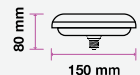

LED BULBS

UFO Bulb

V-TAC's Big Bulb range are ready to meet lighting demands for big spaces that require broader lighting with its range of unique designs, all with significantly greater luminous flux. This range has lamps with diameter ranging from 75mm up to 250mm. Despite the great size, these LED big bulbs are equipped with modern thermal management so it will not heat up and has LEDs provided by Samsung for maximum efficiency.

- **30,000 hrs Lifespan**
- **AC:220-240V,50Hz**
- **CRI: >80**

5 YEAR
WARRANTY*

MODEL	WATTS	EQ.WATTS	LUMENS	BASE	SHAPE	BOX QTY.
VT-216	15w	80w	1200	E27	F150	20 pcs
SKU: 213 | 3000K WARM WHITE						
SKU: 214 | 4000K DAY WHITE						
SKU: 215 | 6400K WHITE						

MODEL	WATTS	EQ.WATTS	LUMENS	BASE	SHAPE	BOX QTY.
VT-224	24w	120w	1900	E27	F200	20 pcs
SKU: 216 | 3000K WARM WHITE						
SKU: 217 | 4000K DAY WHITE						
SKU: 218 | 6400K WHITE						

MODEL	WATTS	EQ.WATTS	LUMENS	BASE	SHAPE	BOX QTY.
VT-235	36w	170w	2900	E27	F250	20 pcs
SKU: 219 | 3000K WARM WHITE						
SKU: 220 | 4000K DAY WHITE						
SKU: 221 | 6400K WHITE