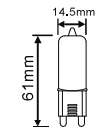

EQ. Watts:	30w
Voltage/Frequency:	AC:220-240V, 50/60Hz
Luminous Flux:	330lm
LED Type:	COB

CRI:	>80
PF:	>0.7
Base:	G9
Beam Angle:	300°

Body Type:	Glass
Dimension:	14.5x61mm
Box Qty:	450 Pcs