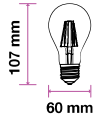

Frost Cover -Filament-A60-E27

7w VT-2047

SKU: 7181 - 2700K Warm White 3800157615570
SKU: 7182 - 4000K Day White 3800157615587
SKU: 7183 - 6400K White 3800157615594

EQ. Watts: 60w
Voltage/Frequency: AC:220-240V,50/60Hz
Luminous Flux: 840lm
Commercial Type: A60

LED Type: Filament
CRI: >80
PF: >0.5
Base: E27

Beam Angle: 300°
Body Type: Glass
Dimension: 60x107mm
Box Qty: 50 Pcs