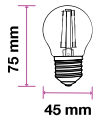

Frost Cover -Filament-Candle-E14

4w VT-1923

SKU: 7110 - 2700K Warm White 3800157609852
SKU: 7111 - 4000K Day White 3800157609869
SKU: 7112 - 6400K White 3800157609876

EQ. Watts: 40w
Voltage/Frequency: AC:220-240V,50Hz
Luminous Flux: 400lm
Commercial Type: Candle

LED Type: Filament
CRI: >80
PF: >0.4
Base: E14

Beam Angle: 300°
Body Type: Glass
Dimension: 35x121mm
Box Qty: 100 Pcs

Frost Cover -Filament-Candle-E14

4w VT-2054D

SKU: 7176 - 2700K Warm White 3800157615525

EQ. Watts: 35w
Voltage/Frequency: AC:220-240V,50/60Hz
Luminous Flux: 350lm
Commercial Type: Candle

LED Type: Filament
CRI: >80
PF: >0.4
Base: E14

Beam Angle: 300°
Body Type: Glass
Dimension: 35x100mm
Box Qty: 100 Pcs

Frost Cover -Filament-Candle-E14

4w VT-2056D

SKU: 7177 - 2700K Warm White 3800157615532

EQ. Watts: 35w
Voltage/Frequency: AC:220-240V,50/60Hz
Luminous Flux: 350lm
Commercial Type: Candle

LED Type: Filament
CRI: >80
PF: >0.4
Base: E14

Beam Angle: 300°
Body Type: Glass
Dimension: 35x121mm
Box Qty: 100 Pcs

Frost Cover -Filament-Globe-E27

4w VT-1974

SKU: 4497 - 6400K White 3800157609722

EQ. Watts: 40w
Voltage/Frequency: AC:220-240V,50Hz
Luminous Flux: 400lm
Commercial Type: G45

LED Type: Filament
CRI: >80
PF: >0.4
Base: E27

Beam Angle: 300°
Body Type: Glass
Dimension: 45x75mm
Box Qty: 100 Pcs

Frost Cover -Filament-P45-E14

4w VT-1835C

SKU: 44941 - 6400K White 3800157624268
3800157624282

EQ. Watts: 40w
Voltage/Frequency: AC:220-240V,50Hz
Luminous Flux: 400lm
Commercial Type: P45

LED Type: Filament
CRI: >80
PF: >0.4
Base: E14

Beam Angle: 300°
Body Type: Glass
Dimension: 45x77mm
Box Qty: 100 Pcs