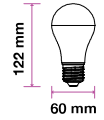

LED Bulbs-E27

9W VT-2129

SKU: 7288 - 2700K Warm White 3800157623780
SKU: 7289 - 4000K Day White 3800157623797
SKU: 7290 - 6400K White 3800157623803

EQ. Watts: 60w
Voltage/Frequency: AC:220-240V,50Hz
Luminous Flux: 806lm
Commercial Type: A60

LED Type: SMD
CRI: >80
PF: >0.5
Base: E27

Beam Angle: 200°
Body Type: ThermoPlastic
Dimension: 60x112mm
Box Qty: 25 Pcs