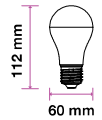

Bulbs-A60-E27-3 Step Dimming

9W VT-2011

SKU: 4447 - 2700K Warm White 3800157607988
SKU: 4448 - 4000K Day White 3800157607995
SKU: 4449 - 6400K White 3800157608008