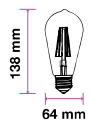

Amber Cover -Filament-ST64-E27

4W VT-1964

SKU: 4361 - 2200K Warm White 3800157602747

EQ. Watts:	40w
Voltage/Frequency:	AC:220-240V,50Hz
Luminous Flux:	350lm
Commercial Type:	ST64

LED Type:	Filament
CRI:	>80
PF:	>0.4
Base:	E27

Beam Angle:	300°
Body Type:	Glass
Dimension:	64x138mm
Box Qty:	50 Pcs

Amber Cover -Filament-ST64-E27

5W VT-2065

SKU: 7218 - 2200K Warm White 3800157617260

EQ. Watts:	30w
Voltage/Frequency:	AC:220-240V,50Hz
Luminous Flux:	300lm
Commercial Type:	ST64

LED Type:	Filament
CRI:	>80
PF:	>0.5
Base:	E27

Beam Angle:	300°
Body Type:	Glass
Dimension:	64x140mm
Box Qty:	100 Pcs

Amber Cover -Filament-ST64-E27

5W VT-2066

SKU: 7220 - 2200K Warm White 3800157617284

EQ. Watts:	30w
Voltage/Frequency:	AC:220-240V,50Hz
Luminous Flux:	300lm
Commercial Type:	ST64

LED Type:	Filament
CRI:	>80
PF:	>0.5
Base:	E27

Beam Angle:	300°
Body Type:	Glass
Dimension:	64x140mm
Box Qty:	100 Pcs

Amber Cover -Filament-ST64-E27

5W VT-2065D

SKU: 7416 - 2200K Warm White 3800157632003

EQ. Watts:	30w
Voltage/Frequency:	AC:220-240V,50/60Hz
Luminous Flux:	300lm
Commercial Type:	ST64

LED Type:	Filament
CRI:	>80
PF:	>0.5
Base:	E27

Beam Angle:	300°
Body Type:	Glass
Dimension:	64x140mm
Box Qty:	100 Pcs

DIMMABLE

Amber Cover -Filament-ST64-E27

6W VT-1966

SKU: 4362 - 2200K Warm White 3800157602754

EQ. Watts:	45w
Voltage/Frequency:	AC:220-240V,50Hz
Luminous Flux:	500lm
Commercial Type:	ST64

LED Type:	Filament
CRI:	>80
PF:	>0.5
Base:	E27

Beam Angle:	300°
Body Type:	Glass
Dimension:	64x138mm
Box Qty:	50 Pcs