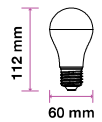

Bulbs-A60-E27-RGB

6W VT-2022

SKU: 7121 - 2700K Warm White 3800157609975
SKU: 7150 - 4000K Day White 3800157610711
SKU: 7151 - 6400K White 3800157610728