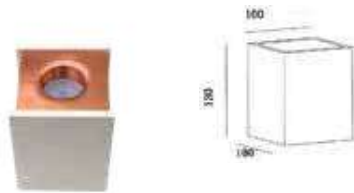

Fitting-Square Metal-1XGU10

Model No	VT-860-MR
SKU:	3115
Base:	GU10
Material:	Gypsum with metal
Shape:	Square
Color of Fixture:	White+Matt Rose Gold
Dimension:	100x100x130mm
Cutting Size:	N/A
EAN:	3800157634403
Box Qty:	12pcs