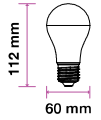

LED Type:	SMD
CRI:	>80
PF:	>0.5
Base:	E27

Beam Angle:	200°
Body Type:	ThermoPlastic
Dimension:	60x112mm
Box Qty:	100 Pcs

Bulbs-A60-E27

9w VT-2000B

SKU: 7344 - Blue 3800157626064

EQ. Watts:	15w
Voltage/Frequency:	AC:220-240V,50Hz
Luminous Flux:	120lm
Commercial Type:	A60