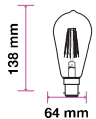

NEW

Filament-ST64-E27

4W VT-2185

SKU: 7474 - 1800K Warm White 3800157640312

EQ. Watts: 20w
Voltage/Frequency: AC:220-240V, 50Hz
Luminous Flux: 200lm
Commercial Type: ST64

LED Type: Filament
CRI: >80
PF: >0.5
Base: E27

Beam Angle: 300°
Body Type: Glass
Dimension: 64x150mm
Box Qty: 50 Pcs

Amber Cover -Filament-ST64-E27

4W VT-2144

SKU: 7327 - 2200K Warm White 3800157624718

EQ. Watts: 40w
Voltage/Frequency: AC:220-240V,50Hz
Luminous Flux: 400lm
Commercial Type: ST64

LED Type: Filament
CRI: >80
PF: >0.4
Base: E27

Beam Angle: 300°
Body Type: Glass
Dimension: 64x140mm
Box Qty: 100 Pcs

Amber Cover -Filament-ST64-B22

4W VT-2145

SKU: 7421 - 2200K Warm White 3800157633093

EQ. Watts: 30w
Voltage/Frequency: AC:220-240V,50Hz
Luminous Flux: 350lm
Commercial Type: ST64

LED Type: Filament
CRI: >80
PF: >0.5
Base: B22

Beam Angle: 300°
Body Type: Glass
Dimension: 64x138mm
Box Qty: 100 Pcs

Amber Cover -Filament-ST64-B22

4W VT-2145D

SKU: 7420 - 2200K Warm White 3800157633086

EQ. Watts: 25w
Voltage/Frequency: AC:220-240V,50Hz
Luminous Flux: 350lm
Commercial Type: ST64

LED Type: Filament
CRI: >80
PF: >0.5
Base: B22

Beam Angle: 300°
Body Type: Glass
Dimension: 64x138mm
Box Qty: 100 Pcs

Amber Cover -Filament-ST64-E27

4W VT-1964D

SKU: 4368 - 2200K Warm White 3800157602945

EQ. Watts: 30w
Voltage/Frequency: AC:220-240V,50Hz
Luminous Flux: 350lm
Commercial Type: ST64

LED Type: Filament
CRI: >80
PF: >0.7
Base: E27

Beam Angle: 300°
Body Type: Glass
Dimension: 64x138mm
Box Qty: 100 Pcs