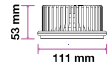

AR111 Downlight

20w VT-1120-20

SKU: 1243 - 3000K Warm White 3800157606004
SKU: 1244 - 4500K Day White 3800157606011
SKU: 1245 - 6000K White 3800157606028

EQ. Watts: 100w
Voltage/Frequency: AC:220-240V,50/60Hz
Luminous Flux: 1800lm
LED Type: COB

CRI: >80
PF: >0.7
Base: N/A
Beam Angle: 20°

Body Type: Die Cast Aluminium
Dimension: Ø111x53mm
Box Qty: 50 Pcs

AR111 Downlight

20w VT-1120-40

SKU: 1246 - 3000K Warm White 3800157606035
SKU: 1247 - 4500K Day White 3800157606042
SKU: 1248 - 6000K White 3800157606059

EQ. Watts: 100w
Voltage/Frequency: AC:220-240V,50/60Hz
Luminous Flux: 1800lm
LED Type: COB

CRI: >80
PF: >0.7
Base: N/A
Beam Angle: 40°

Body Type: Die Cast Aluminium
Dimension: Ø111x53mm
Box Qty: 50 Pcs

AR111-G53

15w VT-1110-20

SKU: 4084 - 3000K Warm White 3800230620064
SKU: 4062 - 4000K Day White 3800230620057
SKU: 4061 - 6400K White 3800230620040

EQ. Watts: 75w
Voltage/Frequency: AC/DC:12V,50Hz
Luminous Flux: 950lm
LED Type: COB

CRI: >80
PF: >0.9
Base: G53
Beam Angle: 20°

20°
BEAM ANGLE

Body Type: Plastic Clad Aluminium
Dimension: Ø111x86x63mm
Box Qty: 60 Pcs

AR111-G53

15w VT-1110-40

SKU: 4257 - 3000K Warm White 3800230628664
SKU: 4256 - 4000K Day White 3800230628657
SKU: 4255 - 6400K White 3800230628640

EQ. Watts: 25w
Voltage/Frequency: AC/DC:12V,50Hz
Luminous Flux: 950lm
LED Type: COB

CRI: >80
PF: >0.9
Base: G53
Beam Angle: 40°

40°
BEAM ANGLE

Body Type: Plastic Clad Aluminium
Dimension: Ø111x86x63mm
Box Qty: 60 Pcs

AR111-GU10

12w VT-1112

SKU: 4224 - 2700K Warm White 3800230626257
SKU: 4223 - 4000K Day White 3800230626219
SKU: 4225 - 6400K White 3800230626264

EQ. Watts: 60w
Voltage/Frequency: AC:200-240V,50Hz
Luminous Flux: 900lm
LED Type: COB

CRI: >80
PF: >0.9
Base: GU10
Beam Angle: 40°