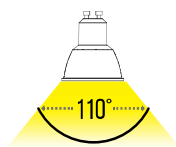

APPLICATION

Ideal for lighting applications in residential, commercial, and hospitality locations.

KEY FEATURES

- Classic halogen-like design with up to 80% power savings
- Compatibility ensured: available in all existing spotlight holders
- Optional beam angles: ranging from 38°D to 300°D
- Set the right tone: dimmable options available