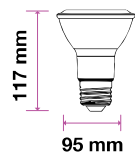

MODEL	WATTS	EQ.WATTS	LUMENS	BASE	SHAPE	BOX QTY.
VT-230	11w	95w	825	E27	PAR30	30 pcs
SKU: 153	| 3000K WARM WHITE					
SKU: 154	| 4000K DAY WHITE					
SKU: 155	| 6400K WHITE