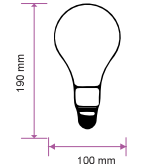

NEW

SpecialBulbs

Amber-S180-E27

8W VT-2169

SKU: 45661 - 2200K Warm White 3800157641210

Voltage/Frequency: AC:220-240V,50Hz
Luminous Flux: 620lm
Commercial Type: S180

LED Type: Filament
CRI: >80
PF: >0.45
Base: E27
Beam Angle: 300°
Body Type: Glass
Dimension: Ø195x400mm
Box Qty: 6 Pcs

NEW

SpecialBulbs

Smoky-S180-E27

8W VT-2169-S

SKU: 45671 - 2200K Warm White 3800157641227

Voltage/Frequency: AC:220-240V,50Hz
Luminous Flux: 240lm
Commercial Type: S180

LED Type: Filament
CRI: >80
PF: >0.45
Base: E27
Beam Angle: 300°
Body Type: Glass
Dimension: Ø195x400mm
Box Qty: 6 Pcs

NEW

SpecialBulbs

Filament-G100-E27

5W VT-2235

SKU: 2748 - 2200K Warm White 3800157645447

EQ. Watts: 25w
Voltage/Frequency: AC:170-240V,50Hz
Luminous Flux: 250lm
Commercial Type: G100

LED Type: SMD
CRI: >80
PF: >0.5
Base: E27
Beam Angle: 300°
Body Type: Glass
Dimension: Ø100x190mm
Box Qty:

NEW

SpecialBulbs

Amber Cover -Filament-T60-E27

5W VT-2245

SKU: 2749 - 2200K Warm White 3800157645454

EQ. Watts: 25w
Voltage/Frequency: AC:170-240V,50Hz
Luminous Flux: 250lm
Commercial Type: T60

LED Type: SMD
CRI: >80
PF: >0.5
Base: E27
Beam Angle: 300°
Body Type: Glass
Dimension: Ø60x183mm
Box Qty: