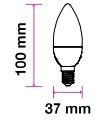

EQ. Watts:	40w
Voltage/Frequency:	AC:220-240V,50Hz
Luminous Flux:	470lm
Commercial Type:	Candle

LED Type:	SMD
CRI:	>80
PF:	>0.5
Base:	E14

Beam Angle:	200°
Body Type:	ThermoPlastic
Dimension:	37x100mm
Box Qty:	50 Pcs