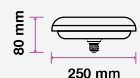

MODEL	WATTS	EQ.WATTS	LUMENS	BASE	SHAPE	BOX QTY.
VT-235	36w	170w	2900	E27	F250	20 pcs
SKU: 219 | 3000K WARM WHITE						
SKU: 220 | 4000K DAY WHITE						
SKU: 221 | 6400K WHITE