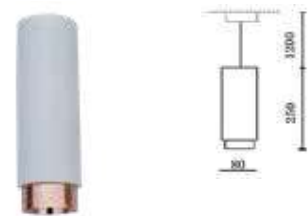

Fitting-Suspended-GU10

Model No	VT-864-G
SKU:	3111
Base:	GU10
Material:	Gypsum with metal
Shape:	Round
Color of Fixture:	White+Matt Rose Gold
Dimension:	ø250x80mm
Cutting Size:	N/A
EAN:	3800157634366
Box Qty:	9 Pcs