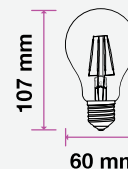

- 20,000 hrs Lifespan
- 300° Beam Angle
- AC:220-240V,50Hz
- CRI: >80

5 YEAR
WARRANTY*

A60 | E27

A60 | B22

MODEL	WATTS	EQ.WATTS	LUMENS	BASE	SHAPE	BOX QTY.
VT-214	4w	30w	350	E27	A60	50 pcs

SKU: 282 | 2200K WARM WHITE