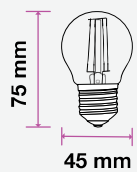

MODEL	WATTS	EQ.WATTS	LUMENS	BASE	SHAPE	BOX QTY.
VT-244	4w	35w	400	E27	G45	100 pcs

SKU: 280 | 2700K WARM WHITE