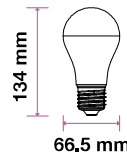

EQ. Watts:	75w
Voltage/Frequency:	AC:220-240V,50Hz
Luminous Flux:	1055lm
Commercial Type:	A65

LED Type:	SMD
CRI:	>95
PF:	>0.5
Base:	E27

Beam Angle:	200°
Body Type:	Thermoplastic
Dimension:	66.5x134mm
Box Qty:	100 Pcs