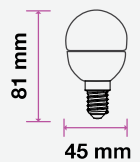

MODEL WATTS EQ.WATTS LUMENS BASE SHAPE BOX QTY.
VT-282 **5.5w** **40w** **470** **E14** **P45** **200 pcs**

SKU: 856 | 3000K WARM WHITE