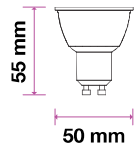

MODEL WATTS EQ.WATTS LUMENS BASE BOX QTY.
VT-227D 6.5w 35w 450 GU10 200 pcs

SKU: 195 | 3000K WARM WHITE
SKU: 196 | 4000K DAY WHITE
SKU: 197 | 6400K WHITE