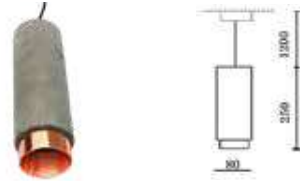

Fitting-Pendant Metal-1XGU10

Model No	VT-864-MR
SKU:	3130
Base:	GU10
Material:	Gypsum with metal
Shape:	Round
Color of Fixture:	Grey+Matt Rose Gold
Dimension:	ø250x80mm
Cutting Size:	N/A
EAN:	3800157635325
Box Qty:	9 pcs