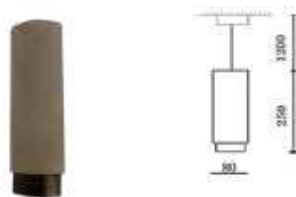

Fitting-Pendant Metal-1XGU10

Model No	VT-864-GBC
SKU:	3134
Base:	GU10
Material:	Gypsum with metal
Shape:	Round
Color of Fixture:	Grey+Gun Black
Dimension:	ø250x80mm
Cutting Size:	N/A
EAN:	3800157635332
Box Qty:	9 pcs