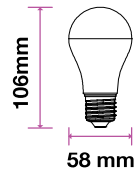

MODEL	WATTS	EQ.WATTS	LUMENS	BASE	SHAPE	BOX QTY.
VT-209	9w	55w	725	E27	A58	100 pcs

- SKU: 156 | 3000K WARM WHITE