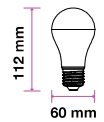

LED Bulbs-E27

9W VT-2109

SKU: 7285 - 2700K Warm White 3800157623759
SKU: 7286 - 4000K Day White 3800157623766
SKU: 7287 - 6400K White 3800157623773

EQ. Watts: 60w
Voltage/Frequency: AC:220-240V,50Hz
Luminous Flux: 806lm
Commercial Type: A60

LED Type: SMD
CRI: >80
PF: >0.5
Base: E27

Beam Angle: 200°
Body Type: ThermoPlastic
Dimension: 60x122mm
Box Qty: 25 Pcs