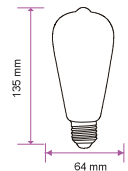

Beam Angle:	300°
Body Type:	Glass
Dimension:	Ø60x105mm
Box Qty:	100 Pcs

NEW

SpecialBulbs

3D Filament-ST64-E27

3w VT-2223

SKU: 2705 - 3000K Warm White 3800157641531

EQ. Watts:	N/A
Voltage/Frequency:	AC:220-240V,50Hz
Luminous Flux:	25lm
Commercial Type:	ST64