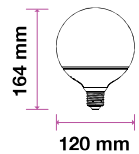

MODEL	WATTS	EQ.WATTS	LUMENS	BASE	SHAPE	BOX QTY.
VT-218	17w	100w	1521	E27	G120	20 pcs
SKU: 225 | 3000K WARM WHITE SKU: 226 | 4000K DAY WHITE SKU: 227 | 6400K WHITE