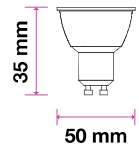

LED SPOTLIGHTS

LED GU10 Lights

Achieve a warm soft glow in any room with our improved range of GU10 spotlights with 30,000-hr lamp life.

- Clear and frost cover options
- Available in 38°D or 110°D beam angle
- Dimmable options available
- 30,000-hr lifespan
- DC: 12V for GU5.3
- AC: 220-240V, 50Hz for GU10
- CRI: >80

5 YEAR
WARRANTY*

MODEL	WATTS	EQ.WATTS	LUMENS	BASE	BOX QTY.
VT-232	2w	15w	180	GU10	200 pcs

SKU: 869 | 3000K WARM WHITE
SKU: 870 | 4000K DAY WHITE
SKU: 871 | 6400K WHITE

MODEL	WATTS	EQ.WATTS	LUMENS	BASE	BOX QTY.
VT-205	5w	35w	400	GU10	200 pcs

SKU: 201 | 3000K WARM WHITE
SKU: 202 | 4000K DAY WHITE
SKU: 203 | 6400K WHITE

MODEL	WATTS	EQ.WATTS	LUMENS	BASE	SHAPE	BOX QTY.
VT-275	5w	40w	380	GU10		192 pcs

SKU: 108 | 3000K WARM WHITE
SKU: 510 | 4000K DAY WHITE
SKU: 511 | 6400K WHITE

MODEL	WATTS	EQ.WATTS	LUMENS	BASE	SHAPE	BOX QTY.
VT-275D	5w	35w	380	GU10		192 pcs

SKU: 109 | 3000K WARM WHITE
SKU: 512 | 4000K DAY WHITE
SKU: 897 | 6400K WHITE

LED SPOT LIGHTS