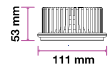

AR111 Downlight

20w VT-1120-20

SKU: 1243 - 3000K Warm White 3800157606004
SKU: 1244 - 4500K Day White 3800157606011
SKU: 1245 - 6000K White 3800157606028

EQ. Watts: 100w
Voltage/Frequency: AC:220-240V,50/60Hz
Luminous Flux: 1800lm
LED Type: COB

CRI: >80
PF: >0.7
Base: N/A
Beam Angle: 20°

Body Type: Die Cast Aluminium
Dimension: Ø111x53mm
Box Qty: 50 Pcs

AR111 Downlight

20w VT-1120-40

SKU: 1246 - 3000K Warm White 3800157606035
SKU: 1247 - 4500K Day White 3800157606042
SKU: 1248 - 6000K White 3800157606059

EQ. Watts: 100w
Voltage/Frequency: AC:220-240V,50/60Hz
Luminous Flux: 1800lm
LED Type: COB

CRI: >80
PF: >0.7
Base: N/A
Beam Angle: 40°

Body Type: Die Cast Aluminium
Dimension: Ø111x53mm
Box Qty: 50 Pcs

AR111-G53

15w VT-1110-20

SKU: 4084 - 3000K Warm White 3800230620064
SKU: 4062 - 4000K Day White 3800230620057
SKU: 4061 - 6400K White 3800230620040

EQ. Watts: 75w
Voltage/Frequency: AC/DC:12V,50Hz
Luminous Flux: 950lm
LED Type: COB

CRI: >80
PF: >0.9
Base: G53
Beam Angle: 20°

20°
BEAM ANGLE

Body Type: Plastic Clad Aluminium
Dimension: Ø111x86x63mm
Box Qty: 60 Pcs

AR111-G53

15w VT-1110-40

SKU: 4257 - 3000K Warm White 3800230628664
SKU: 4256 - 4000K Day White 3800230628657
SKU: 4255 - 6400K White 3800230628640

EQ. Watts: 25w
Voltage/Frequency: AC/DC:12V,50Hz
Luminous Flux: 950lm
LED Type: COB

CRI: >80
PF: >0.9
Base: G53
Beam Angle: 40°

40°
BEAM ANGLE

Body Type: Plastic Clad Aluminium
Dimension: Ø111x86x63mm
Box Qty: 60 Pcs

AR111-GU10

12w VT-1112

SKU: 4224 - 2700K Warm White 3800230626257
SKU: 4223 - 4000K Day White 3800230626219
SKU: 4225 - 6400K White 3800230626264

EQ. Watts: 60w
Voltage/Frequency: AC:200-240V,50Hz
Luminous Flux: 900lm
LED Type: COB

CRI: >80
PF: >0.9
Base: GU10
Beam Angle: 40°