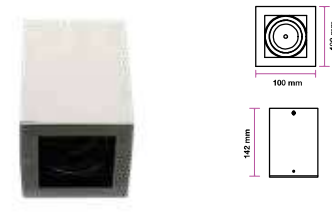

Fitting-Square-GU10

Model No	VT-797-SN
SKU:	3632
Base:	GU10
Material:	Die Cast Aluminium
Shape:	Square
Color of Fixture:	Satin Nickel
Dimension:	100x100x142mm
Cutting Size:	N/A
EAN:	3800157612098
Box Qty:	50 Pcs