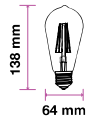

Amber Cover -Filament-ST64-E27

5W VT-2065

SKU: 7218 - 2200K Warm White 3800157617260

EQ. Watts:	30w
Voltage/Frequency:	AC:220-240V,50Hz
Luminous Flux:	300lm
Commercial Type:	ST64

LED Type:	Filament
CRI:	>80
PF:	>0.5
Base:	E27

Beam Angle:	300°
Body Type:	Glass
Dimension:	64x140mm
Box Qty:	100 Pcs