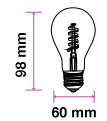

SpecialBulbs

Smoky Filament-S200-E27

8W VT-2188D

SKU: 7465 - 2000K Warm White 3800157637404

EQ. Watts:	30w
Voltage/Frequency:	AC:220-240V,50Hz
Luminous Flux:	350lm
Commercial Type:	S200

LED Type:	Filament
CRI:	>80
PF:	>0.5
Base:	E27

Beam Angle:	340°
Body Type:	Glass
Dimension:	180x390mm
Box Qty:	4 Pcs

SpecialBulbs

Filament-R125-E27

8W VT-2198D

SKU: 7468 - 6500K White 3800157639187
SKU: 7466 - 2700K Warm White 3800157639163
SKU: 7467 - 4000K Day White 3800157639170

EQ. Watts:	50w
Voltage/Frequency:	AC:220-240V,50Hz
Luminous Flux:	600lm
Commercial Type:	R125

LED Type:	Filament
CRI:	>80
PF:	>0.5
Base:	E27

Beam Angle:	110°
Body Type:	Glass
Dimension:	125x182mm
Box Qty:	24 Pcs

Amber Cover -Filament-A60-E27

3W VT-2063

SKU: 7219 - 2200K Warm White 3800157617277

EQ. Watts:	20w
Voltage/Frequency:	AC:220-240V,50Hz
Luminous Flux:	150lm
Commercial Type:	A60

LED Type:	Filament
CRI:	>80
PF:	>0.4
Base:	E27

Beam Angle:	300°
Body Type:	Glass
Dimension:	60x105mm
Box Qty:	100 Pcs

Amber Cover -LED Filament Bulbs

4W VT-2154

SKU: 7335 - 2200K Warm White 3800157625197

EQ. Watts:	40w
Voltage/Frequency:	AC:220-240V,50Hz
Luminous Flux:	360lm
Commercial Type:	A60

LED Type:	Filament
CRI:	>80
PF:	>0.5
Base:	E27

Beam Angle:	300°
Body Type:	Glass
Dimension:	60x98mm
Box Qty:	50 Pcs