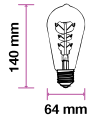

Amber Cover -Filament-ST64-E27

5W VT-2066

SKU: 7220 - 2200K Warm White 3800157617284

EQ. Watts:	30w
Voltage/Frequency:	AC:220-240V,50Hz
Luminous Flux:	300lm
Commercial Type:	ST64

LED Type:	Filament
CRI:	>80
PF:	>0.5
Base:	E27

Beam Angle:	300°
Body Type:	Glass
Dimension:	64x140mm
Box Qty:	100 Pcs