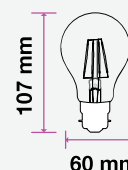

MODEL	WATTS	EQ.WATTS	LUMENS	BASE	SHAPE	BOX QTY.
VT-228	4w	35w	350	B22	A60	96 pcs

SKU:107 | 2200K WARM WHITE