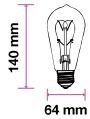

Amber Cover -Filament-ST64-E27

4W VT-1964

SKU: 4361 - 2200K Warm White 3800157602747

EQ. Watts:	40w
Voltage/Frequency:	AC:220-240V,50Hz
Luminous Flux:	350lm
Commercial Type:	ST64

LED Type:	Filament
CRI:	>80
PF:	>0.4
Base:	E27

Beam Angle:	300°
Body Type:	Glass
Dimension:	64x138mm
Box Qty:	50 Pcs

Amber Cover -Filament-ST64-E27

5W VT-2065

SKU: 7218 - 2200K Warm White 3800157617260

EQ. Watts:	30w
Voltage/Frequency:	AC:220-240V,50Hz
Luminous Flux:	300lm
Commercial Type:	ST64

LED Type:	Filament
CRI:	>80
PF:	>0.5
Base:	E27

Beam Angle:	300°
Body Type:	Glass
Dimension:	64x140mm
Box Qty:	100 Pcs

Amber Cover -Filament-ST64-E27

5W VT-2066

SKU: 7220 - 2200K Warm White 3800157617284

EQ. Watts:	30w
Voltage/Frequency:	AC:220-240V,50Hz
Luminous Flux:	300lm
Commercial Type:	ST64

LED Type:	Filament
CRI:	>80
PF:	>0.5
Base:	E27

Beam Angle:	300°
Body Type:	Glass
Dimension:	64x140mm
Box Qty:	100 Pcs

Amber Cover -Filament-ST64-E27

5W VT-2065D

SKU: 7416 - 2200K Warm White 3800157632003

EQ. Watts:	30w
Voltage/Frequency:	AC:220-240V,50/60Hz
Luminous Flux:	300lm
Commercial Type:	ST64

LED Type:	Filament
CRI:	>80
PF:	>0.5
Base:	E27

Beam Angle:	300°
Body Type:	Glass
Dimension:	64x140mm
Box Qty:	100 Pcs

DIMMABLE

Amber Cover -Filament-ST64-E27

6W VT-1966

SKU: 4362 - 2200K Warm White 3800157602754

EQ. Watts:	45w
Voltage/Frequency:	AC:220-240V,50Hz
Luminous Flux:	500lm
Commercial Type:	ST64

LED Type:	Filament
CRI:	>80
PF:	>0.5
Base:	E27

Beam Angle:	300°
Body Type:	Glass
Dimension:	64x138mm
Box Qty:	50 Pcs