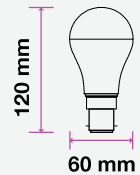

LED PLASTIC BULBS
A60 | A65

5 YEAR
WARRANTY*

MODEL	WATTS	EQ.WATTS	LUMENS	BASE	SHAPE	BOX QTY.
VT-213	11w	75w	1055	B22	A60	100 pcs

SKU: 271 | 3000K WARM WHITE
SKU:110 | 4000K DAY WHITE

MODEL	WATTS	EQ.WATTS	LUMENS	BASE	SHAPE	BOX QTY.
VT-231	11w	75w	1055	B22	A60	96 pcs

SKU: 102 | 3000K WARM WHITE
SKU: 853 | 6400K WHITE

MODEL	WATTS	EQ.WATTS	LUMENS	BASE	SHAPE	BOX QTY.
VT-281	15w	85w	1250	B22	A65	100 pcs

SKU: 854 | 3000K WARM WHITE
SKU: 855 | 6400K WHITE