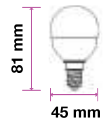

Bulbs-P45-E14
5.5W VT-1880N

SKU: 42501 - 2700K Warm White 3800157624367
SKU: 42511 - 4000K Day White 3800157625408
SKU: 42521 - 6400K White 3800157624374

EQ. Watts: **40w**
Voltage/Frequency: **AC:220-240V,50Hz**
Luminous Flux: **470lm**
Commercial Type: **P45**

LED Type: **SMD**
CRI: **>80**
PF: **>0.5**
Base: **E14**

Beam Angle: **180°**
Body Type: **ThermoPlastic**
Dimension: **45x81mm**
Box Qty: **200 Pcs**