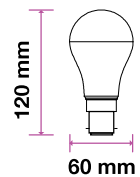

MODEL	WATTS	EQ.WATTS	LUMENS	BASE	SHAPE	BOX QTY.
VT-231	11w	75w	1055	B22	A60	96 pcs

SKU: 102 | 3000K WARM WHITE
SKU: 853 | 6400K WHITE