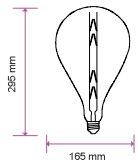

Voltage/Frequency:	AC:220-240V,50Hz
Luminous Flux:	240lm
Commercial Type:	G165

LED Type:	Filament
CRI:	>80
PF:	>0.45
Base:	E27

Beam Angle:	300°
Body Type:	Glass
Dimension:	Ø165x295mm
Box Qty:	6 Pcs

NEW

SpecialBulbs