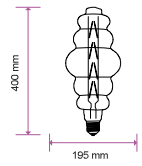

NEW

SpecialBulbs

Amber-S180-E27

8W VT-2169

SKU: 45661 - 2200K Warm White 3800157641210

Voltage/Frequency: AC:220-240V,50Hz
Luminous Flux: 620lm
Commercial Type: S180

LED Type: Filament
CRI: >80
PF: >0.45
Base: E27
Beam Angle: 300°
Body Type: Glass
Dimension: Ø195x400mm
Box Qty: 6 Pcs

NEW

SpecialBulbs

Smoky-S180-E27

8W VT-2169-S

SKU: 45671 - 2200K Warm White 3800157641227

Voltage/Frequency: AC:220-240V,50Hz
Luminous Flux: 240lm
Commercial Type: S180

LED Type: Filament
CRI: >80
PF: >0.45
Base: E27
Beam Angle: 300°
Body Type: Glass
Dimension: Ø195x400mm
Box Qty: 6 Pcs

NEW

SpecialBulbs

Filament-G100-E27

5W VT-2235

SKU: 2748 - 2200K Warm White 3800157645447

EQ. Watts: 25w
Voltage/Frequency: AC:170-240V,50Hz
Luminous Flux: 250lm
Commercial Type: G100

LED Type: SMD
CRI: >80
PF: >0.5
Base: E27
Beam Angle: 300°
Body Type: Glass
Dimension: Ø100x190mm
Box Qty:

NEW

SpecialBulbs

Amber Cover -Filament-T60-E27

5W VT-2245

SKU: 2749 - 2200K Warm White 3800157645454

EQ. Watts: 25w
Voltage/Frequency: AC:170-240V,50Hz
Luminous Flux: 250lm
Commercial Type: T60

LED Type: SMD
CRI: >80
PF: >0.5
Base: E27
Beam Angle: 300°
Body Type: Glass
Dimension: Ø60x183mm
Box Qty: