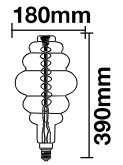

SpecialBulbs

Smoky Filament-S200-E27

8W VT-2188D

SKU: 7465 - 2000K Warm White 3800157637404

EQ. Watts:	30w
Voltage/Frequency:	AC:220-240V,50Hz
Luminous Flux:	350lm
Commercial Type:	S200

LED Type:	Filament
CRI:	>80
PF:	>0.5
Base:	E27

Beam Angle:	340°
Body Type:	Glass
Dimension:	180x390mm
Box Qty:	4 Pcs