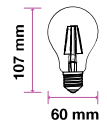

Clear Glass-Filament-A60-E27

4W VT-1885C

SKU: 42591 - 2700K Warm White 3800157624312

EQ. Watts: 40w
Voltage/Frequency: AC:220-240V,50Hz
Luminous Flux: 400lm
Commercial Type: A60

LED Type: Filament
CRI: >80
PF: >0.4
Base: E27

Beam Angle: 300°
Body Type: Glass
Dimension: 60x107mm
Box Qty: 50 Pcs