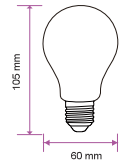

LED Bulbs-E27

15w VT-2117

SKU: 7300 - 2700K Warm White 3800157623902
SKU: 7301 - 4000K Day White 3800157623919
SKU: 7302 - 6400K White 3800157623926

EQ. Watts:	90w
Voltage/Frequency:	AC:220-240V,50Hz
Luminous Flux:	1350lm
Commercial Type:	A65

LED Type:	SMD
CRI:	>80
PF:	>0.5
Base:	E27

Beam Angle:	200°
Body Type:	ThermoPlastic
Dimension:	66.5x134mm
Box Qty:	25 Pcs

LED Filament Bulbs

- Classic Vintage Design
- Available in Amber cover, White cover and Frost cover
- Lasts 20 times longer than Standard Bulbs
- Low power consumption
- No mercury, environmental protection
- Uses 80% less energy than Standard Bulbs
- Excellent Heat Radiation Efficiency
- Dimmable & Non Dimmable options

NEW

SpecialBulbs

3D Filament-A60-E27

3w VT-2203

SKU: 2704 - 3000K Warm White 3800157641524

EQ. Watts:	N/A
Voltage/Frequency:	AC:220-240V,50/60Hz
Luminous Flux:	20lm
Commercial Type:	A60

LED Type:	COB
CRI:	>80
PF:	>0.45
Base:	E27

Beam Angle:	300°
Body Type:	Glass
Dimension:	Ø60x105mm
Box Qty:	100 Pcs

NEW

SpecialBulbs

3D Filament-ST64-E27

3w VT-2223

SKU: 2705 - 3000K Warm White 3800157641531

EQ. Watts:	N/A
Voltage/Frequency:	AC:220-240V,50Hz
Luminous Flux:	25lm
Commercial Type:	ST64

LED Type:	COB
CRI:	>80
PF:	>0.45
Base:	E27

Beam Angle:	300°
Body Type:	Glass
Dimension:	Ø64x135mm
Box Qty:	100 Pcs