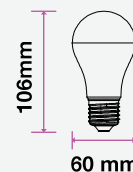

LED PLASTIC BULBS

A58 | A65 | A80

5 YEAR WARRANTY*

MODEL	WATTS	EQ.WATTS	LUMENS	BASE	SHAPE	BOX QTY.
VT-212	11w	75w	1055	E27	A60	100 pcs

- SKU: 231 | 3000K WARM WHITE
- SKU: 232 | 4000K DAY WHITE
- SKU: 233 | 6400K WHITE

MODEL	WATTS	EQ.WATTS	LUMENS	BASE	SHAPE	BOX QTY.
VT-215	15w	85w	1250	E27	A65	100 pcs

- SKU: 159 | 3000K WARM WHITE
- SKU: 160 | 4000K DAY WHITE
- SKU: 161 | 6400K WHITE

MODEL	WATTS	EQ.WATTS	LUMENS	BASE	SHAPE	BOX QTY.
VT-217	17w	100w	1521	E27	A65	100 pcs

- SKU: 162 | 3000K WARM WHITE
- SKU: 163 | 4000K DAY WHITE
- SKU: 164 | 6400K WHITE

MODEL	WATTS	EQ.WATTS	LUMENS	BASE	SHAPE	BOX QTY.
VT-298	18w	125w	2000	E27	A80	100 pcs

- SKU: 126 | 3000K WARM WHITE
- SKU: 127 | 4000K DAY WHITE
- SKU: 128 | 6400K WHITE

MODEL	WATTS	EQ.WATTS	LUMENS	BASE	SHAPE	BOX QTY.
VT-233	20w	150w	2452	E27	A80	50 pcs

- SKU: 237 | 3000K WARM WHITE
- SKU: 238 | 4000K DAY WHITE
- SKU: 239 | 6400K WHITE

LED BULBS