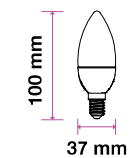

EQ. Watts:	40w
Voltage/Frequency:	AC:220-240V,50Hz
Luminous Flux:	470lm
Commercial Type:	Candle

LED Type:	SMD
CRI:	>95
PF:	>0.5
Base:	E14

Beam Angle:	200°
Body Type:	Thermoplastic
Dimension:	37x100mm
Box Qty:	200 Pcs