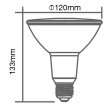

PAR38 Bulbs-E27
15w VT-1125-G

SKU: 4418 - Green 3800157606318
SKU: 4419 - Red 3800157606325
SKU: 4420 - Blue 3800157606301

EQ. Watts: 100w
Voltage/Frequency: AC:180-240V,50/60Hz
Luminous Flux: 1200lm
Commercial Type: PAR38

LED Type: SMD
CRI: >80
PF: >0.5
Base: E27

Beam Angle: 40°
Body Type: Plastic Coated
Dimension: Aluminium
Box Qty: 120x133mm

NEW

PAR38 Bulbs-E27
17w VT-1227

SKU: 45681 - 3000K Warm White 3800157641234
SKU: 45691 - 4000K Day White 3800157641241

EQ. Watts: 95w
Voltage/Frequency: AC:220-240V,50/60Hz
Luminous Flux: 1300lm
Commercial Type: PAR38

LED Type: SMD
CRI: >80
PF: >0.5
Base: E27

Beam Angle: 100°
Body Type: Thermoplastic
Dimension: 120x132mm
Box Qty: 40 Pcs

Bulbs-Globe-E27
10w VT-1893

SKU: 4276 - 3000K Warm White 3800230627889
SKU: 4277 - 4000K Day White 3800230627896
SKU: 4278 - 6400K White 3800230627902

EQ. Watts: 60w
Voltage/Frequency: AC:220-240V,50Hz
Luminous Flux: 810lm
Commercial Type: G95

LED Type: SMD
CRI: >80
PF: >0.5
Base: E27

Beam Angle: 200°
Body Type: ThermoPlastic
Dimension: 95x140mm
Box Qty: 12 Pcs

Bulbs-Globe-E27
13w VT-1883

SKU: 4274 - 6400K White 3800230627865

EQ. Watts: 75w
Voltage/Frequency: AC:220-240V,50Hz
Luminous Flux: 1055lm
Commercial Type: G120

LED Type: SMD
CRI: >80
PF: >0.7
Base: E27

Beam Angle: 200°
Body Type: ThermoPlastic
Dimension: 120x164mm
Box Qty: 12 Pcs

Bulbs-Globe-E27
13w VT-1884D

SKU: 4254 - 2700K Warm White 3800230627100

EQ. Watts: 75w
Voltage/Frequency: AC:220-240V,50Hz
Luminous Flux: 1055lm
Commercial Type: G120

LED Type: SMD
CRI: >80
PF: >0.7
Base: E27

Beam Angle: 200°
Body Type: ThermoPlastic
Dimension: 120x164mm
Box Qty: 12 Pcs