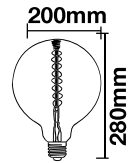

Beam Angle:	340°
Body Type:	Glass
Dimension:	160x298mm
Box Qty:	6 Pcs

SpecialBulbs

Filament-A70-E27

8W VT-2158D

SKU: 7462 - 2000K Warm White 3800157637374

EQ. Watts:	40w
Voltage/Frequency:	AC:220-240V,50Hz
Luminous Flux:	500lm
Commercial Type:	G200