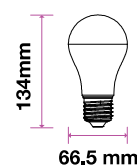

MODEL	WATTS	EQ.WATTS	LUMENS	BASE	SHAPE	BOX QTY.
VT-215	15w	85w	1250	E27	A65	100 pcs

- SKU: 159 | 3000K WARM WHITE
- SKU: 160 | 4000K DAY WHITE
- SKU: 161 | 6400K WHITE