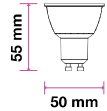

EQ. Watts: **40w**
 Voltage/Frequency: **AC:220-240V,50Hz**
 Luminous Flux: **380lm**
 LED Type: **SMD**

CRI: **>80**
 PF: **>0.5**
 Base: **GU10**
 Beam Angle: **38°**

Body Type: **Plastic**
 Dimension: **ø50x55mm**
 Box Qty: **200 Pcs**