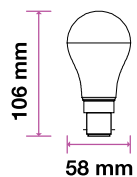

MODEL	WATTS	EQ.WATTS	LUMENS	BASE	SHAPE	BOX QTY.
VT-219	9w	60w	806	B22	A58	100 pcs

- SKU: 270 | 3000K WARM WHITE