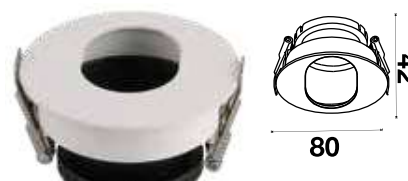

Fitting Round-GU10

Model No	VT-874-WB
SKU:	3161
Base:	GU10
Material:	Aluminium+PC
Shape:	Round
Color of Fixture:	White+Black
Dimension:	80x42mm
Cutting Size:	75mm
EAN:	3800157639040
Box Qty:	50 Pcs