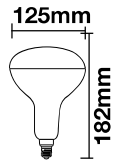

LED Type:	Filament
CRI:	>80
PF:	>0.5
Base:	E27

Beam Angle:	110°
Body Type:	Glass
Dimension:	125x182mm
Box Qty:	24 Pcs

Amber Cover -Filament-A60-E27

3W VT-2063

SKU: 7219 - 2200K Warm White 3800157617277

EQ. Watts:	20w
Voltage/Frequency:	AC:220-240V,50Hz
Luminous Flux:	150lm
Commercial Type:	A60