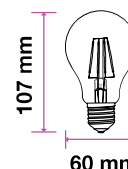

MODEL	WATTS	EQ.WATTS	LUMENS	BASE	SHAPE	BOX QTY.
VT-266	6w	55w	725	E27	A60	50 pcs

SKU: 286 | 2200K WARM WHITE