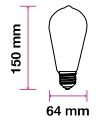

LED Type: Filament
CRI: >80
PF: >0.5
Base: E27

Beam Angle: 300°
Body Type: Glass
Dimension: 64x150mm
Box Qty: 50 Pcs

Amber Cover -Filament-ST64-E27

4W VT-2144

SKU: 7327 - 2200K Warm White 3800157624718

EQ. Watts: 40w
Voltage/Frequency: AC:220-240V,50Hz
Luminous Flux: 400lm
Commercial Type: ST64