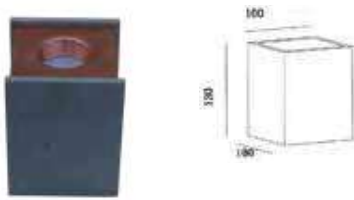

Fitting-Square Metal-1XGU10

Model No	VT-860-MRM
SKU:	3141
Base:	GU10
Material:	Gypsum with metal
Shape:	Square
Color of Fixture:	Grey+Matt Rose Gold
Dimension:	100x100x130mm
Cutting Size:	N/A
EAN:	3800157635400
Box Qty:	12pcs