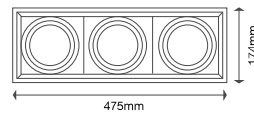

AR111-Accessories

Model No: VT-7223-W Dimension: 475x174mm
SKU: 3577 Cutting Size: 168x455mm
Base: 3XAR111 EAN: 3800157604789
Material: Aluminium Box Qty: 12 Pcs
Color of Fixture: White