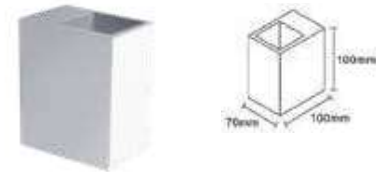

Fitting-Square-G9

Model No	VT-858SQ
SKU:	3695
Base:	G9
Material:	Gypsum
Shape:	Square
Color of Fixture:	White
Dimension:	70x100x100mm
Cutting Size:	N/A
EAN:	3800157633543
Box Qty:	24 Pcs