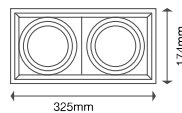

Model No: VT-7223-W Dimension: 475x174mm
SKU: 3577 Cutting Size: 168x455mm
Base: 3XAR111 EAN: 3800157604789
Material: Aluminium Box Qty: 12 Pcs
Color of Fixture: White

AR111-Accessories

Model No: VT-7221-B Dimension: 174x174 mm
SKU: 3581 Cutting Size: 163x163mm
Base: 1XAR111 EAN: 3800157607063
Material: Aluminium Box Qty: 24 Pcs
Color of Fixture: Black