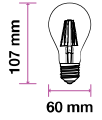

Frost Cover -Filament-A60-E27

6w VT-1935

SKU: 4482 - 6400K White 3800157609166

EQ. Watts: 55w
Voltage/Frequency: AC:220-240V,50Hz
Luminous Flux: 660lm
Commercial Type: A60

LED Type: Filament
CRI: >80
PF: >0.5
Base: E27

Beam Angle: 300°
Body Type: Glass
Dimension: 60x107mm
Box Qty: 50 Pcs