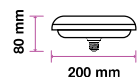

MODEL	WATTS	EQ.WATTS	LUMENS	BASE	SHAPE	BOX QTY.
VT-224	24w	120w	1900	E27	F200	20 pcs
SKU: 216 | 3000K WARM WHITE						
SKU: 217 | 4000K DAY WHITE						
SKU: 218 | 6400K WHITE