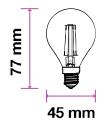

EQ. Watts:	40w
Voltage/Frequency:	AC:220-240V,50Hz
Luminous Flux:	400lm
Commercial Type:	P45

LED Type:	Filament
CRI:	>80
PF:	>0.4
Base:	E14

Beam Angle:	300°
Body Type:	Glass
Dimension:	45x77mm
Box Qty:	100 Pcs