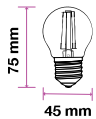

Color Bulbs-G45-E27

2w VT-2132-P

SKU: 7410 - Pink 3800157630269

EQ. Watts:	10w
Voltage/Frequency:	AC:220-240V,50Hz
Luminous Flux:	60lm
Commercial Type:	G45

LED Type:	Filament
CRI:	>80
PF:	>0.4
Base:	E27

Beam Angle:	300°
Body Type:	Glass
Dimension:	45x75mm
Box Qty:	100 Pcs