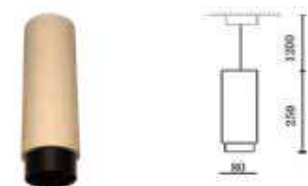

Fitting-Pendant Metal-1XGU10

Model No	VT-864-GB
SKU:	3112
Base:	GU10
Material:	Gypsum with metal
Shape:	Round
Color of Fixture:	White+Gun Black
Dimension:	ø250x80mm
Cutting Size:	N/A
EAN:	3800157634373
Box Qty:	9 pcs