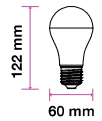

Bulbs-A60-E27-RGB

6W VT-2022

SKU: 7121 - 2700K Warm White 3800157609975
SKU: 7150 - 4000K Day White 3800157610711
SKU: 7151 - 6400K White 3800157610728

EQ. Watts:	40w
Voltage/Frequency:	AC:220-240V,50Hz
Luminous Flux:	470lm
Commercial Type:	A60

LED Type:	SMD
CRI:	>80
PF:	>0.5
Base:	E27

Beam Angle:	200°
Body Type:	ThermoPlastic
Dimension:	60x112mm
Box Qty:	100 Pcs

- High-efficient RGB light LED bulb with IR remote controller
- Your smart choice to replace your outdated incandescent and fluorescent bulbs
- Provides various colors and light modes for your choice: flash, strobe, fade, smooth, on and off for your choice

Bulbs-A60-E27-Sensor

9W VT-2016

SKU: 4459 - 2700K Warm White 3800157608237
SKU: 4460 - 4000K Day White 3800157608244
SKU: 4461 - 6000K White 3800157608251

EQ. Watts:	60w
Voltage/Frequency:	AC:220-240V,50Hz
Luminous Flux:	806lm
Commercial Type:	A60

LED Type:	SMD
CRI:	>80
PF:	>0.5
Base:	E27

Beam Angle:	200°
Body Type:	ThermoPlastic
Dimension:	60x122mm
Box Qty:	100 Pcs

Our smart sensor bulbs are built in with photocells with transmits Signal to light source as per lumen conditions smartly and saves power by going onto Light mode, enabling you to save power and reduce consumption of power when not required.

Bulbs-A60-E27-3 Step Dimming

9W VT-2011

SKU: 4447 - 2700K Warm White 3800157607988
SKU: 4448 - 4000K Day White 3800157607995
SKU: 4449 - 6400K White 3800157608008

EQ. Watts:	60w
Voltage/Frequency:	AC:220-240V,50Hz
Luminous Flux:	806lm
Commercial Type:	A60

LED Type:	SMD
CRI:	>80
PF:	>0.5
Base:	E27

Beam Angle:	200°
Body Type:	ThermoPlastic
Dimension:	60x112mm
Box Qty:	100 Pcs