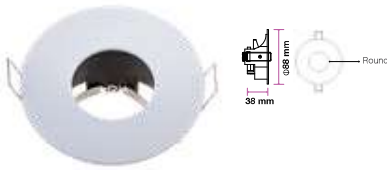

Fitting-Round-GU10

Model No	VT-785
SKU:	3611
Base:	GU10
Material:	Aluminium
Shape:	Round
Color of Fixture:	White
Dimension:	88x38mm
Cutting Size:	Ø75mm
EAN:	3800157607407
Box Qty:	100 Pcs