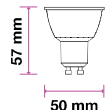

Spotlights-GU10-Lens-38°
7W VT-2666
SKU: 1657 - 3000K Warm White 3800157601641
SKU: 1658 - 4500K Day White 3800157601658
SKU: 1659 - 6000K White 3800157601665

EQ. Watts: **50w**
Voltage/Frequency: **AC:220-240V,50Hz**
Luminous Flux: **550lm**
LED Type: **SMD**

CRI: **>80**
PF: **>0.5**
Base: **GU10**
Beam Angle: **38°**

Body Type: **Plastic**
Dimension: **50x57mm**
Box Qty: **200 Pcs**