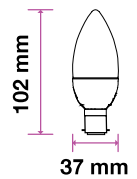

LED CLEAR FILAMENT
Candle | G45 | G95 | G125

5 YEAR
WARRANTY*

MODEL	WATTS	EQ.WATTS	LUMENS	BASE	BOX QTY.
VT-284D	4w	30w	350	B15	100 pcs

SKU: 862 | 3000K WARM WHITE

MODEL	WATTS	EQ.WATTS	LUMENS	BASE	SHAPE	BOX QTY.
VT-244	4w	35w	400	E27	G45	100 pcs

SKU: 280 | 2700K WARM WHITE

MODEL	WATTS	EQ.WATTS	LUMENS	BASE	SHAPE	BOX QTY.
VT-286	6w	60w	806	E27	G95	20 pcs

SKU: 294 | 2700K WARM WHITE

MODEL	WATTS	EQ.WATTS	LUMENS	BASE	SHAPE	BOX QTY.
VT-287	6w	60w	806	E27	G125	20 pcs

SKU: 292 | 2700K WARM WHITE