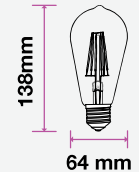

MODEL	WATTS	EQ.WATTS	LUMENS	BASE	SHAPE	BOX QTY.
VT-276	6w	55w	725	E27	ST64	50 pcs

SKU: 290 | 2200K WARM WHITE