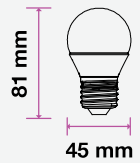

LED PLASTIC BULBS

G45 | P45

5 YEAR WARRANTY*

MODEL WATTS EQ.WATTS LUMENS BASE SHAPE BOX QTY.
VT-246 **5.5w** **40w** **470** **E27** **G45** **200 pcs**

SKU: 174 | 3000K WARM WHITE
SKU: 175 | 4000K DAY WHITE
SKU: 176 | 6400K WHITE

MODEL WATTS EQ.WATTS LUMENS BASE SHAPE BOX QTY.
VT-283 **5.5w** **40w** **470** **E27** **G45** **200 pcs**

SKU: 857 | 3000K WARM WHITE

MODEL WATTS EQ.WATTS LUMENS BASE SHAPE BOX QTY.
VT-290 **7w** **45w** **600** **E27** **G45** **200 pcs**

SKU: 866 | 3000K WARM WHITE
SKU: 867 | 4000K DAY WHITE
SKU: 868 | 6400K WHITE

MODEL WATTS EQ.WATTS LUMENS BASE SHAPE BOX QTY.
VT-236 **5.5w** **40w** **470** **E14** **P45** **200 pcs**

SKU: 168 | 3000K WARM WHITE
SKU: 169 | 4000K DAY WHITE
SKU: 170 | 6400K WHITE

MODEL WATTS EQ.WATTS LUMENS BASE SHAPE BOX QTY.
VT-282 **5.5w** **40w** **470** **E14** **P45** **200 pcs**

SKU: 856 | 3000K WARM WHITE

MODEL WATTS EQ.WATTS LUMENS BASE SHAPE BOX QTY.
VT-270 **7w** **45w** **600** **E14** **P45** **200 pcs**

SKU: 863 | 3000K WARM WHITE
SKU: 864 | 4000K DAY WHITE
SKU: 865 | 6400K WHITE

LED BULBS