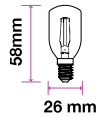

Clear Glass-Filament-ST26-E14

2W_{VT-1952}

SKU: 4445 - 4000K Day White 3800157607865
SKU: 4446 - 6400K White 3800157607872

EQ. Watts:	20w
Voltage/Frequency:	AC:220-240V,50Hz
Luminous Flux:	180lm
Commercial Type:	ST26

LED Type:	Filament
CRI:	>80
PF:	>0.4
Base:	E14

Beam Angle:	300°
Body Type:	Glass
Dimension:	26x58mm
Box Qty:	100 Pcs