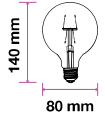

Amber Cover -Filament-Globe-E27

4w VT-2024

SKU: 7146 - 2200K Warm White 3800157610612

EQ. Watts:	35w
Voltage/Frequency:	AC:220-240V,50Hz
Luminous Flux:	400lm
Commercial Type:	G95

LED Type:	Filament
CRI:	>80
PF:	>0.4
Base:	E27

Beam Angle:	300°
Body Type:	Glass
Dimension:	95x140mm
Box Qty:	50 Pcs