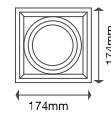

AR111-Accessories

Model No: VT-7221-B Dimension: 174x174 mm
SKU: 3581 Cutting Size: 163x163mm
Base: 1XAR111 EAN: 3800157607063
Material: Aluminium Box Qty: 24 Pcs
Color of Fixture: Black