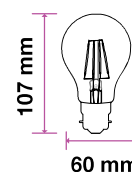

MODEL	WATTS	EQ.WATTS	LUMENS	BASE	SHAPE	BOX QTY.
VT-208	4w	40w	400	B22	A60	96 pcs

SKU: 106 | 3000K WARM WHITE