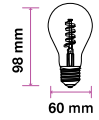

Amber Cover -Filament-A60-E27

4w VT-1954

SKU: 4498 - 2200K Warm White 3800157609739

EQ. Watts:	35w
Voltage/Frequency:	AC:220-240V,50Hz
Luminous Flux:	350lm
Commercial Type:	A60

LED Type:	Filament
CRI:	>80
PF:	>0.4
Base:	E27

Beam Angle:	300°
Body Type:	Glass
Dimension:	60x107mm
Box Qty:	50 Pcs