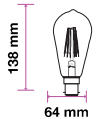

Amber Cover -Filament-ST64-B22

4W VT-2145

SKU: 7421 - 2200K Warm White 3800157633093

EQ. Watts: 30w
Voltage/Frequency: AC:220-240V,50Hz
Luminous Flux: 350lm
Commercial Type: ST64

LED Type: Filament
CRI: >80
PF: >0.5
Base: B22

Beam Angle: 300°
Body Type: Glass
Dimension: 64x138mm
Box Qty: 100 Pcs