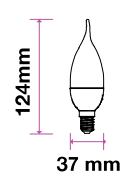

MODEL	WATTS	EQ.WATTS	LUMENS	BASE	SHAPE	BOX QTY.
VT-258	5.5w	40w	470	E14	Candle	200 pcs

- SKU: 117 | 3000K WARM WHITE
- SKU: 118 | 4000K DAY WHITE
- SKU: 119 | 6400K WHITE