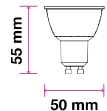

Spotlights-GU10-Lens-110°
7W VT-2778
SKU: 1672 - 3000K Warm White 3800157602136
SKU: 1673 - 4500K Day White 3800157602143
SKU: 1674 - 6400K White 3800157602150

EQ. Watts: **45w**
Voltage/Frequency: **AC:220-240V,50Hz**
Luminous Flux: **500lm**
LED Type: **SMD**

CRI: **>80**
PF: **>0.5**
Base: **GU10**
Beam Angle: **110°**

Body Type: **Plastic**
Dimension: **50x57mm**
Box Qty: **200 Pcs**