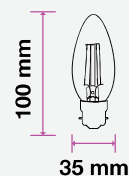

LED CLEAR FILAMENT

Candle

MODEL	WATTS	EQ.WATTS	LUMENS	BASE	SHAPE	BOX QTY.
VT-222	4w	40w	400	B22	Candle	192 pcs

SKU: 105 | 3000K WARM WHITE

MODEL	WATTS	EQ.WATTS	LUMENS	BASE	SHAPE	BOX QTY.
VT-254	4w	35w	400	E14	Candle	100 pcs

SKU: 272 | 2700K WARM WHITE

MODEL	WATTS	EQ.WATTS	LUMENS	BASE	SHAPE	BOX QTY.
VT-254D	4w	30w	350	E14	Candle	100 pcs

SKU: 278 | 2700K WARM WHITE

MODEL	WATTS	EQ.WATTS	LUMENS	BASE	SHAPE	BOX QTY.
VT-274	4w	35w	400	E14	Candle	100 pcs

SKU: 279 | 2700K WARM WHITE

MODEL	WATTS	EQ.WATTS	LUMENS	BASE	SHAPE	BOX QTY.
VT-264	4w	35w	400	E14	Candle	100 pcs

SKU: 275 | 2700K WARM WHITE