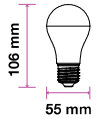

LED Type:	SMD
CRI:	>80
PF:	>0.5
Base:	E27

Beam Angle:	200°
Body Type:	ThermoPlastic
Dimension:	60x112mm
Box Qty:	100 Pcs

LED Bulbs-E27

5w VT-2055

SKU: 7266 - 2700K Warm White 3800157622981

EQ. Watts:	35w
Voltage/Frequency:	AC:220-240V,50Hz
Luminous Flux:	420lm
Commercial Type:	A55