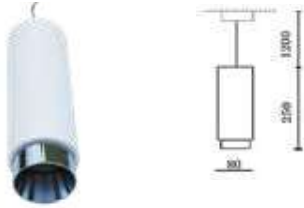

Fitting-Pendant Metal-1XGU10

Model No	VT-864-CH
SKU:	3129
Base:	GU10
Material:	Gypsum with metal
Shape:	Round
Color of Fixture:	White+Chrome
Dimension:	ø250x80mm
Cutting Size:	N/A
EAN:	3800157634540
Box Qty:	9 pcs