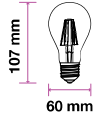

Frost Cover -Filament-A60-E27

6w VT-1935C

SKU: 44801 - 2700K Warm White 3800157624091

EQ. Watts: 55w
Voltage/Frequency: AC:220-240V,50Hz
Luminous Flux: 660lm
Commercial Type: A60

LED Type: Filament
CRI: >80
PF: >0.5
Base: E27

Beam Angle: 300°
Body Type: Glass
Dimension: 60x107mm
Box Qty: 50 Pcs