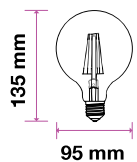

MODEL	WATTS	EQ.WATTS	LUMENS	BASE	SHAPE	BOX QTY.
VT-286	6w	60w	806	E27	G95	20 pcs

SKU: 294 | 2700K WARM WHITE