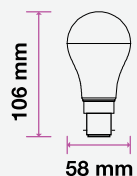

MODEL	WATTS	EQ.WATTS	LUMENS	BASE	SHAPE	BOX QTY.
VT-259D	9w	60	806	B22	A58	100 pcs

- SKU: 852 | 3000K WARM WHITE