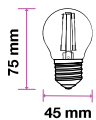

Color Bulbs-G45-E27

2w VT-2132-G

SKU: 7411 - Green 3800157630276

EQ. Watts:	10w
Voltage/Frequency:	AC:220-240V,50Hz
Luminous Flux:	60lm
Commercial Type:	G45

LED Type:	Filament
CRI:	>80
PF:	>0.4
Base:	E27

Beam Angle:	300°
Body Type:	Glass
Dimension:	45x75mm
Box Qty:	100 Pcs