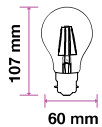

Clear Glass-Filament-A60-E27

4w VT-1885D

SKU: 4364 - 2700K Warm White 3800157602907

EQ. Watts:	30w
Voltage/Frequency:	AC:220-240V,50Hz
Luminous Flux:	350lm
Commercial Type:	A60

LED Type:	Filament
CRI:	>80
PF:	>0.5
Base:	E27

Beam Angle:	300°
Body Type:	Glass
Dimension:	60x107mm
Box Qty:	50 Pcs

Clear Glass-Filament-A60-E27

4w VT-1885DC

SKU: 43641 - 2700K Warm White 3800157624305

EQ. Watts:	30w
Voltage/Frequency:	AC:220-240V,50Hz
Luminous Flux:	350lm
Commercial Type:	A60

LED Type:	Filament
CRI:	>80
PF:	>0.5
Base:	E27

Beam Angle:	300°
Body Type:	Glass
Dimension:	60x107mm
Box Qty:	50 Pcs

Clear Glass-Filament-A60-B22

5w VT-2035

SKU: 7170 - 2700K Warm White 3800157615464

EQ. Watts:	50w
Voltage/Frequency:	AC:220-240V,50Hz
Luminous Flux:	600lm
Commercial Type:	A60

LED Type:	Filament
CRI:	>80
PF:	>0.5
Base:	B22

Beam Angle:	300°
Body Type:	Glass
Dimension:	60x107mm
Box Qty:	50 Pcs

Clear Glass-Filament-A67-E27

8w VT-1978

SKU: 4407 - 2700K Warm White 3800157606165
SKU: 4409 - 6400K White 3800157606189

EQ. Watts:	60w
Voltage/Frequency:	AC:220-240V,50Hz
Luminous Flux:	800lm
Commercial Type:	A67

LED Type:	Filament
CRI:	>80
PF:	>0.5
Base:	E27

Beam Angle:	300°
Body Type:	Glass
Dimension:	67x123mm
Box Qty:	100 Pcs

Clear Glass-Filament-A67-E27

10w VT-1981

SKU: 4410 - 2700K Warm White 3800157606196

EQ. Watts:	75w
Voltage/Frequency:	AC:220-240V,50Hz
Luminous Flux:	1055lm
Commercial Type:	A67

LED Type:	Filament
CRI:	>80
PF:	>0.5
Base:	E27

Beam Angle:	300°
Body Type:	Glass
Dimension:	67x123mm
Box Qty:	50 Pcs