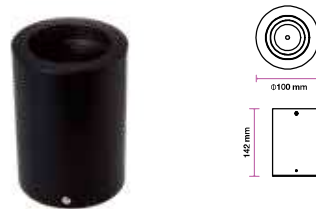

Fitting-Round-GU10

Model No	VT-796-B
SKU:	3628
Base:	GU10
Material:	Die Cast Aluminium
Shape:	Round
Color of Fixture:	Black
Dimension:	Ø142x100mm
Cutting Size:	N/A
EAN:	3800157612050
Box Qty:	50 Pcs