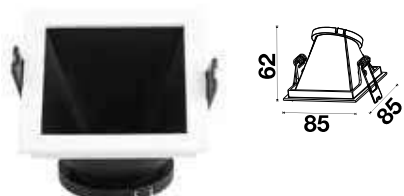

Fitting Square-GU10

Model No	VT-875-WB
SKU:	3165
Base:	GU10
Material:	Aluminium+PC
Shape:	Square
Color of Fixture:	White+Black
Dimension:	85x85x62mm
Cutting Size:	80x80mm
EAN:	3800157639088
Box Qty:	50 Pcs