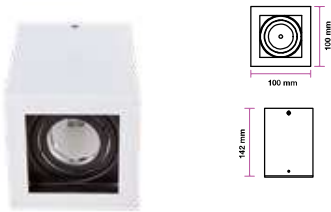

Fitting-Square-GU10

Model No	VT-797-WH
SKU:	3630
Base:	GU10
Material:	Die Cast Aluminium
Shape:	Square
Color of Fixture:	White
Dimension:	142x100x100mm
Cutting Size:	N/A
EAN:	3800157612074
Box Qty:	50 Pcs