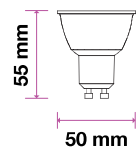

MODEL	WATTS	EQ.WATTS	LUMENS	BASE	BOX QTY.
VT-227	6.5w	60w	480	GU10	200 pcs

- SKU: 189 | 3000K WARM WHITE
- SKU: 190 | 4000K DAY WHITE
- SKU: 191 | 6400K WHITE