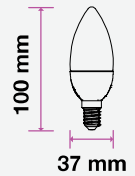

LED PLASTIC BULBS
 Candle C37

5 YEAR
 WARRANTY*

Candle | E14

Candle | E27

Flame Candle

Candle | E14

MODEL	WATTS	EQ.WATTS	LUMENS	BASE	SHAPE	BOX QTY.
VT-226	5.5w	40w	470	E14	Candle	200 pcs

- SKU: 171 | 3000K WARM WHITE
- SKU: 172 | 4000K DAY WHITE
- SKU: 173 | 6400K WHITE