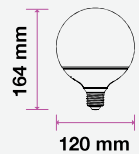

MODEL	WATTS	EQ.WATTS	LUMENS	BASE	SHAPE	BOX QTY.
VT-288	18w		2000	E27	G120	20 pcs
SKU: 123 | 3000K WARM WHITE SKU: 124 | 4000K DAY WHITE SKU: 125 | 6400K WHITE