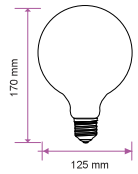

LED Type:	COB
CRI:	>80
PF:	>0.45
Base:	E27

Beam Angle:	300°
Body Type:	Glass
Dimension:	Ø64x135mm
Box Qty:	100 Pcs

NEW

SpecialBulbs

3D Filament-G125-E27

3W VT-2233

SKU: 2706 - 3000K Warm White 3800157641548