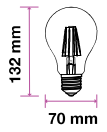

Clear Filament-A70-E27

12.5W_{VT-2133}

SKU: 7460 - 6500K White 3800157637893
SKU: 7458 - 3000K Warm White 3800157637879
SKU: 7459 - 4000K Day White 3800157637886

EQ. Watts:	100w
Voltage/Frequency:	AC:220-240V,50Hz
Luminous Flux:	1550lm
Commercial Type:	A70

LED Type:	Filament
CRI:	>80
PF:	>0.5
Base:	E27

Beam Angle:	330°
Body Type:	Glass
Dimension:	70x132mm
Box Qty:	50 Pcs

Clear Glass-Filament-ST26-E14

2W_{VT-1952}

SKU: 4445 - 4000K Day White 3800157607865
SKU: 4446 - 6400K White 3800157607872

EQ. Watts:	20w
Voltage/Frequency:	AC:220-240V,50Hz
Luminous Flux:	180lm
Commercial Type:	ST26

LED Type:	Filament
CRI:	>80
PF:	>0.4
Base:	E14

Beam Angle:	300°
Body Type:	Glass
Dimension:	26x58mm
Box Qty:	100 Pcs

Clear Glass-Filament-Candle-E14

4W_{VT-1986}

SKU: 4301 - 2700K Warm White 3800230629951

EQ. Watts:	40w
Voltage/Frequency:	AC:220-240V,50Hz
Luminous Flux:	400lm
Commercial Type:	Candle

LED Type:	Filament
CRI:	>80
PF:	>0.4
Base:	E14

Beam Angle:	300°
Body Type:	Glass
Dimension:	35x100mm
Box Qty:	100 Pcs

Clear Glass-Filament-Candle-E14

4W_{VT-1986C}

SKU: 43011 - 2700K Warm White 3800157624114

EQ. Watts:	40w
Voltage/Frequency:	AC:220-240V,50Hz
Luminous Flux:	400lm
Commercial Type:	Candle

LED Type:	Filament
CRI:	>80
PF:	>0.4
Base:	E14

Beam Angle:	300°
Body Type:	Glass
Dimension:	35x100mm
Box Qty:	100 Pcs

Clear Glass-Filament-Candle-E14

4W_{VT-1986DC}

SKU: 43651 - 2700K Warm White 3800157624176

EQ. Watts:	30w
Voltage/Frequency:	AC:220-240V,50Hz
Luminous Flux:	350lm
Commercial Type:	Candle

LED Type:	Filament
CRI:	>80
PF:	>0.5
Base:	E14

Beam Angle:	300°
Body Type:	Glass
Dimension:	35x100mm
Box Qty:	100 Pcs