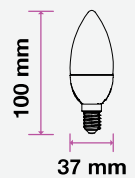

HIGH LUMEN BULBS

C37 | G45 | P45

Available in warm to bright color temperatures, this high-lumen range includes candelabra-style C37 lamps, 45mm diameter spheroid/ping pong G45 bulbs, and 45mm pear-shaped bulbs for a complete selection of lamps to meet a desired combination for mood and task lighting in residential and commercial spaces.

- **A++ energy rating**
- **120 lm/w**
- **30,000-hr lifespan**
- **200° Beam Angle**
- **AC:220-240V,50Hz**
- **CRI: >80**

5 YEAR
WARRANTY*

MODEL	WATTS	EQ.WATTS	LUMENS	BASE	SHAPE	BOX QTY.
VT-255	4.5w	40w	470	E14	Candle	200 pcs
SKU: 258 | 3000K WARM WHITE SKU: 259 | 4000K DAY WHITE SKU: 260 | 6400K WHITE						

MODEL	WATTS	EQ.WATTS	LUMENS	BASE	SHAPE	BOX QTY.
VT-245	4.5w	40w	470	E27	G45	200 pcs
SKU: 261 | 3000K WARM WHITE SKU: 262 | 4000K DAY WHITE SKU: 263 | 6400K WHITE						

MODEL	WATTS	EQ.WATTS	LUMENS	BASE	SHAPE	BOX QTY.
VT-225	4.5w	40w	470	E14	P45	200 pcs
SKU: 264 | 3000K WARM WHITE SKU: 265 | 4000K DAY WHITE SKU: 266 | 6400K WHITE