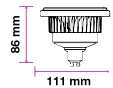

AR111-GU10
12w VT-1112D

SKU: 7234 - 3000K Warm White 3800157620055
SKU: 7235 - 4500K Day White 3800157620062
SKU: 7236 - 6000K White 3800157620079

EQ. Watts: 60w
Voltage/Frequency: AC:200-240V,50Hz
Luminous Flux: 900lm
LED Type: COB

CRI: >80
PF: >0.9
Base: GU10
Beam Angle: 40°

Body Type: Plastic Clad Aluminium
Dimension: Ø111x86mm
Box Qty: 60 Pcs

AR111-Accessories

Model No: VT-7221-W Dimension: 174x174 mm
SKU: 3575 Cutting Size: 163x163mm
Base: 1XAR111 EAN: 3800157604765
Material: Aluminium Box Qty: 24 Pcs
Color of Fixture: White

AR111-Accessories

Model No: VT-7222-W Dimension: 325x174mm
SKU: 3576 Cutting Size: 167x305mm.
Base: 2XAR111 EAN: 3800157604772
Material: Aluminium Box Qty: 12 Pcs
Color of Fixture: White

AR111-Accessories

Model No: VT-7223-W Dimension: 475x174mm
SKU: 3577 Cutting Size: 168x455mm
Base: 3XAR111 EAN: 3800157604789
Material: Aluminium Box Qty: 12 Pcs
Color of Fixture: White

AR111-Accessories

Model No: VT-7221-B Dimension: 174x174 mm
SKU: 3581 Cutting Size: 163x163mm
Base: 1XAR111 EAN: 3800157607063
Material: Aluminium Box Qty: 24 Pcs
Color of Fixture: Black

AR111-Accessories

Model No: VT-7222-B Dimension: 325x174 mm
SKU: 3582 Cutting Size: 306x162mm
Base: 2XAR111 EAN: 3800157607070
Material: Aluminium Box Qty: 12 Pcs
Color of Fixture: Black

AR111-Accessories

Model No: VT-7223-B Dimension: 475x174mm
SKU: 3583 Cutting Size: 455x168 mm
Base: 3XAR111 EAN: 3800157607087
Material: Aluminium Box Qty: 12 Pcs
Color of Fixture: Black