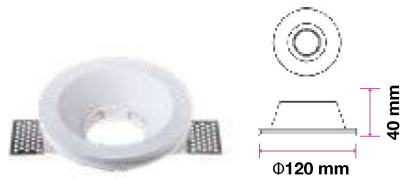

Fitting-Round-GU10

Model No	VT-776RD
SKU:	3640
Base:	GU10
Material:	Gypsum
Shape:	Round
Color of Fixture:	White
Dimension:	Ø120x40mm
Cutting Size:	Ø123mm
EAN:	3800157616348
Box Qty:	24 Pcs