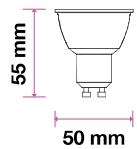

MODEL WATTS EQ.WATTS LUMENS BASE BOX QTY.
VT-291 8w 70w 720 GU10 200 pcs

SKU: 875 | 3000K WARM WHITE
SKU: 876 | 4000K DAY WHITE
SKU: 877 | 6400K WHITE