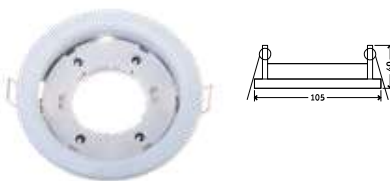

GX53-Accessory

Model No	VT-715-W
SKU:	3675
Base:	GX53
Material:	Iron
Shape:	Round
Color of Fixture:	White
Dimension:	Ø105x40mm
Cutting Size:	90mm
EAN:	3800157625241
Box Qty:	50 Pcs