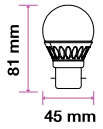

Bulbs-G45-B22

5.5W VT-2197D

SKU: 7419 - 2700K Warm White 3800157633079

EQ. Watts:	50w
Voltage/Frequency:	AC:220-240V,50Hz
Luminous Flux:	470lm
Commercial Type:	G45

LED Type:	SMD
CRI:	>80
PF:	>0.7
Base:	B22

Beam Angle:	200°
Body Type:	ThermoPlastic
Dimension:	45x81mm
Box Qty:	100 Pcs

Bulbs-G45-B22

6W VT-1973

SKU: 4441 - 2700K Warm White 3800157607674

EQ. Watts:	40w
Voltage/Frequency:	AC:220-240V,50Hz
Luminous Flux:	470lm
Commercial Type:	G45

LED Type:	SMD
CRI:	>80
PF:	>0.5
Base:	B22

Beam Angle:	180°
Body Type:	ThermoPlastic
Dimension:	45x80mm
Box Qty:	100 Pcs