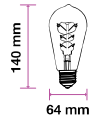

NEW

Filament-ST64-E27

4W VT-2185

SKU: 7474 - 1800K Warm White 3800157640312

EQ. Watts: 20w
Voltage/Frequency: AC:220-240V, 50Hz
Luminous Flux: 200lm
Commercial Type: ST64

LED Type: Filament
CRI: >80
PF: >0.5
Base: E27

Beam Angle: 300°
Body Type: Glass
Dimension: 64x150mm
Box Qty: 50 Pcs

Amber Cover -Filament-ST64-E27

4W VT-2144

SKU: 7327 - 2200K Warm White 3800157624718

EQ. Watts: 40w
Voltage/Frequency: AC:220-240V,50Hz
Luminous Flux: 400lm
Commercial Type: ST64

LED Type: Filament
CRI: >80
PF: >0.4
Base: E27

Beam Angle: 300°
Body Type: Glass
Dimension: 64x140mm
Box Qty: 100 Pcs

Amber Cover -Filament-ST64-B22

4W VT-2145

SKU: 7421 - 2200K Warm White 3800157633093

EQ. Watts: 30w
Voltage/Frequency: AC:220-240V,50Hz
Luminous Flux: 350lm
Commercial Type: ST64

LED Type: Filament
CRI: >80
PF: >0.5
Base: B22

Beam Angle: 300°
Body Type: Glass
Dimension: 64x138mm
Box Qty: 100 Pcs

Amber Cover -Filament-ST64-B22

4W VT-2145D

SKU: 7420 - 2200K Warm White 3800157633086

EQ. Watts: 25w
Voltage/Frequency: AC:220-240V,50Hz
Luminous Flux: 350lm
Commercial Type: ST64

LED Type: Filament
CRI: >80
PF: >0.5
Base: B22

Beam Angle: 300°
Body Type: Glass
Dimension: 64x138mm
Box Qty: 100 Pcs

Amber Cover -Filament-ST64-E27

4W VT-1964D

SKU: 4368 - 2200K Warm White 3800157602945

EQ. Watts: 30w
Voltage/Frequency: AC:220-240V,50Hz
Luminous Flux: 350lm
Commercial Type: ST64

LED Type: Filament
CRI: >80
PF: >0.7
Base: E27

Beam Angle: 300°
Body Type: Glass
Dimension: 64x138mm
Box Qty: 100 Pcs