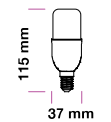

Bulbs-T37-E14

9W VT-2029

SKU: 7173 - 2700K Warm White 3800157615495

EQ. Watts: **50w**
Voltage/Frequency: **AC:220-240V,50/60Hz**
Luminous Flux: **750lm**
Commercial Type: **T37**

LED Type: **SMD**
CRI: **>80**
PF: **>0.5**
Base: **E14**

Beam Angle: **230°**
Body Type: **ThermoPlastic**
Dimension: **37x115mm**
Box Qty: **200 Pcs**