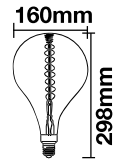

EQ. Watts:	40w
Voltage/Frequency:	AC:220-240V,50Hz
Luminous Flux:	500lm
Commercial Type:	A165

LED Type:	Filament
CRI:	>80
PF:	>0.5
Base:	E27

Beam Angle:	340°
Body Type:	Glass
Dimension:	160x298mm
Box Qty:	6 Pcs