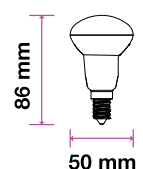

MODEL	WATTS	EQ.WATTS	LUMENS	BASE	SHAPE	BOX QTY.
VT-250	6w	40w	470	E14	R50	200 pcs

- SKU: 138 | 3000K WARM WHITE
- SKU: 139 | 4000K DAY WHITE
- SKU: 140 | 6400K WHITE