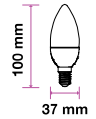

Bulbs-Candle-E14
7W VT-2097

SKU: 7320 - 6400K White 3800157624527

EQ. Watts: **45w**
Voltage/Frequency: **AC:220-240V,50Hz**
Luminous Flux: **600lm**
Commercial Type: **Candle**

LED Type: **SMD**
CRI: **>80**
PF: **>0.5**
Base: **E14**

Beam Angle: **200°**
Body Type: **ThermoPlastic**
Dimension: **37x100mm**
Box Qty: **200 Pcs**