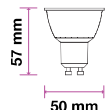

Spotlights-GU10-Lens-38°
2W VT-2002
SKU: 7169 - 6400K White 3800157612821

EQ. Watts: **15w**
Voltage/Frequency: **AC:220-240V,50Hz**
Luminous Flux: **180lm**
LED Type: **SMD**

CRI: **>80**
PF: **>0.4**
Base: **GU10**
Beam Angle: **38°**

Body Type: **Plastic**
Dimension: **35x46.5mm**
Box Qty: **200 Pcs**

Spotlights-GU10-Lens-38°
5W VT-2165D
SKU: 7428 - 3000K Warm White 3800157636247

EQ. Watts: **40w**
Voltage/Frequency: **AC:220-240V,50Hz**
Luminous Flux: **380lm**
LED Type: **SMD**

CRI: **>80**
PF: **>0.5**
Base: **GU10**
Beam Angle: **38°**

Body Type: **Plastic**
Dimension: **ø50x55mm**
Box Qty: **200 Pcs**

Spotlights-GU10-Lens-38°
6W VT-2206
SKU: 7497 - 3000K Warm White 3800157640831
SKU: 7498 - 4000K Day White 3800157640848
SKU: 7499 - 6400K White 3800157640855

EQ. Watts: **55w**
Voltage/Frequency: **AC:220-240V,50Hz**
Luminous Flux: **400lm**
LED Type: **SMD**

CRI: **>95**
PF: **>0.5**
Base: **GU10**
Beam Angle: **38°**

Body Type: **Plastic**
Dimension: **ø50x58mm**
Box Qty: **200 Pcs**

CRI >95

Spotlights-GU10-Lens-110°
7W VT-2778
SKU: 1672 - 3000K Warm White 3800157602136
SKU: 1673 - 4500K Day White 3800157602143
SKU: 1674 - 6400K White 3800157602150

EQ. Watts: **45w**
Voltage/Frequency: **AC:220-240V,50Hz**
Luminous Flux: **500lm**
LED Type: **SMD**

CRI: **>80**
PF: **>0.5**
Base: **GU10**
Beam Angle: **110°**

Body Type: **Plastic**
Dimension: **50x57mm**
Box Qty: **200 Pcs**

Spotlights-GU10-Lens-38°
7W VT-2666
SKU: 1657 - 3000K Warm White 3800157601641
SKU: 1658 - 4500K Day White 3800157601658
SKU: 1659 - 6000K White 3800157601665

EQ. Watts: **50w**
Voltage/Frequency: **AC:220-240V,50Hz**
Luminous Flux: **550lm**
LED Type: **SMD**

CRI: **>80**
PF: **>0.5**
Base: **GU10**
Beam Angle: **38°**

Body Type: **Plastic**
Dimension: **50x57mm**
Box Qty: **200 Pcs**