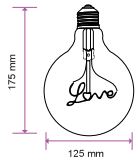

NEW

SpecialBulbs

3D Filament-G125-E27

3W VT-2233

SKU: 2706 - 3000K Warm White 3800157641548

EQ. Watts:	N/A
Voltage/Frequency:	AC:220-240V,50Hz
Luminous Flux:	40lm
Commercial Type:	G125

LED Type:	COB
CRI:	>80
PF:	>0.45
Base:	E27

Beam Angle:	300°
Body Type:	Glass
Dimension:	Ø125x170mm
Box Qty:	50 Pcs

NEW

SpecialBulbs

Filament-G125-E27

5W VT-2205

SKU: 2700 - 2200K Warm White 3800157641487

EQ. Watts:	30w
Voltage/Frequency:	AC:220-240V, 50Hz
Luminous Flux:	70lm
Commercial Type:	G125

LED Type:	Filament
CRI:	>80
PF:	>0.45
Base:	E27

Beam Angle:	300°
Body Type:	Glass
Dimension:	Ø125x175mm
Box Qty:	50 Pcs

NEW

SpecialBulbs

Amber-G165-E27

8W VT-2159

SKU: 45641 - 2200K Warm White 3800157641197

Voltage/Frequency:	AC:220-240V,50Hz
Luminous Flux:	620lm
Commercial Type:	G165

LED Type:	Filament
CRI:	>80
PF:	>0.45
Base:	E27

Beam Angle:	300°
Body Type:	Glass
Dimension:	Ø165x295mm
Box Qty:	6 Pcs

NEW

SpecialBulbs

Smoky-G165-E27

8W VT-2159-S

SKU: 45651 - 2200K Warm White 3800157641203

Voltage/Frequency:	AC:220-240V,50Hz
Luminous Flux:	240lm
Commercial Type:	G165

LED Type:	Filament
CRI:	>80
PF:	>0.45
Base:	E27

Beam Angle:	300°
Body Type:	Glass
Dimension:	Ø165x295mm
Box Qty:	6 Pcs