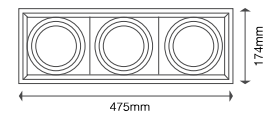

AR111-Accessories

Model No: VT-7223-B Dimension: 475x174mm
SKU: 3583 Cutting Size: 455x168 mm
Base: 3XAR111 EAN: 3800157607087
Material: Aluminium Box Qty: 12 Pcs
Color of Fixture: Black