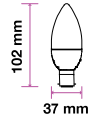

EQ. Watts: **40w**
Voltage/Frequency: **AC:220-240V,50Hz**
Luminous Flux: **470lm**
Commercial Type: **Candle**

LED Type: **SMD**
CRI: **>80**
PF: **>0.5**
Base: **B22**

Beam Angle: **200°**
Body Type: **ThermoPlastic**
Dimension: **37x102mm**
Box Qty: **200 Pcs**