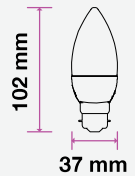

MODEL	WATTS	EQ.WATTS	LUMENS	BASE	SHAPE	BOX QTY.
VT-223	5.5w	40w	470	B22	Candle	192 pcs

SKU: 103 | 3000K WARM WHITE