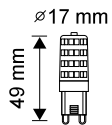

EQ. Watts:	25w
Voltage/Frequency:	AC:220-240V,50Hz
Luminous Flux:	300lm
LED Type:	SMD

CRI:	>80
PF:	>0.5
Base:	G9
Beam Angle:	300°

Body Type:	Plastic
Dimension:	17x49mm
Box Qty:	300 Pcs

NEW

Capsules-G9

4W VT-2254