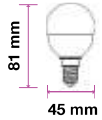

NEW

Bulbs-P45-6Pc Pack

5.5W VT-2266

SKU: 2733 - 2700K Warm White 3800157645232
SKU: 2734 - 4000K Day White 3800157645249
SKU: 2735 - 6400K White 3800157645256

EQ. Watts: **40w**
Voltage/Frequency: **AC:220-240V,50Hz**
Luminous Flux: **470lm**
Commercial Type: **P45**

LED Type: **SMD**
CRI: **>80**
PF: **>0.5**
Base: **E14**

Beam Angle: **180**
Body Type: **Thermoplastic**
Dimension: **45x81mm**
Box Qty: **30 Pcs**

LED Bulbs-E14

5.5W VT-2156

SKU: 7357 - 2700K Warm White 3800157628150
SKU: 7358 - 4000K Day White 3800157628167
SKU: 7359 - 6400K White 3800157628174

EQ. Watts: **40w**
Voltage/Frequency: **AC:220-240V,50Hz**
Luminous Flux: **470lm**
Commercial Type: **P45**

LED Type: **SMD**
CRI: **>80**
PF: **>0.5**
Base: **E14**

Beam Angle: **180°**
Body Type: **ThermoPlastic**
Dimension: **45x81mm**
Box Qty: **60 Pcs**

Bulbs-R39-E14

3W VT-1861

SKU: 4220 - 4000K Day White 3800230625489
SKU: 4242 - 6400K White 3800230626805

EQ. Watts: **25w**
Voltage/Frequency: **AC:220-240V,50Hz**
Luminous Flux: **210lm**
Commercial Type: **R39**

LED Type: **SMD**
CRI: **>80**
PF: **>0.4**
Base: **E14**

Beam Angle: **120°**
Body Type: **ThermoPlastic**
Dimension: **39x67mm**
Box Qty: **200 Pcs**

Bulbs-R50-E14

6W VT-1876

SKU: 4246 - 6400K White 3800230626813

EQ. Watts: **40w**
Voltage/Frequency: **AC:220-240V,50Hz**
Luminous Flux: **400lm**
Commercial Type: **R50**

LED Type: **SMD**
CRI: **>80**
PF: **>0.4**
Base: **E14**

Beam Angle: **120°**
Body Type: **ThermoPlastic**
Dimension: **50x86mm**
Box Qty: **200 Pcs**

Bulbs-R63-E27

8W VT-1862

SKU: 4140 - 4000K Day White 3800230620903
SKU: 4244 - 6400K White 3800230626820

EQ. Watts: **60w**
Voltage/Frequency: **AC:220-240V,50Hz**
Luminous Flux: **500lm**
Commercial Type: **R63**

LED Type: **SMD**
CRI: **>80**
PF: **>0.4**
Base: **E27**

Beam Angle: **120°**
Body Type: **ThermoPlastic**
Dimension: **63x100mm**
Box Qty: **200 Pcs**