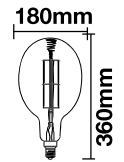

EQ. Watts:	50w
Voltage/Frequency:	AC:220-240V,50Hz
Luminous Flux:	600lm
Commercial Type:	BF180

LED Type:	Filament
CRI:	>80
PF:	>0.5
Base:	E27

Beam Angle:	340°
Body Type:	Glass
Dimension:	180x360mm
Box Qty:	6 Pcs