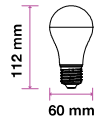

EQ. Watts:	30w
Voltage/Frequency:	AC:220-240V,50Hz
Luminous Flux:	270lm
Commercial Type:	A60

LED Type:	SMD
CRI:	>80
PF:	>0.5
Base:	E27

Beam Angle:	200°
Body Type:	ThermoPlastic
Dimension:	60x112mm
Box Qty:	100 Pcs