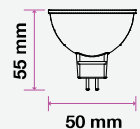

MODEL	WATTS	EQ.WATTS	LUMENS	BASE	BOX QTY.
VT-267	6.5w	40w	450	GU5.3	200 pcs

- SKU: 207 | 3000K WARM WHITE
- SKU: 208 | 4000K DAY WHITE
- SKU: 209 | 6400K WHITE