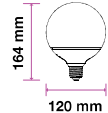

PAR38 Bulbs-E27
15w VT-1125-G

SKU: 4418 - Green 3800157606318
SKU: 4419 - Red 3800157606325
SKU: 4420 - Blue 3800157606301

EQ. Watts: 100w
Voltage/Frequency: AC:180-240V,50/60Hz
Luminous Flux: 1200lm
Commercial Type: PAR38

LED Type: SMD
CRI: >80
PF: >0.5
Base: E27

Beam Angle: 40°
Body Type: Plastic Coated
Dimension: Aluminium
Box Qty: 120x133mm

NEW

PAR38 Bulbs-E27
17w VT-1227

SKU: 45681 - 3000K Warm White 3800157641234
SKU: 45691 - 4000K Day White 3800157641241

EQ. Watts: 95w
Voltage/Frequency: AC:220-240V,50/60Hz
Luminous Flux: 1300lm
Commercial Type: PAR38

LED Type: SMD
CRI: >80
PF: >0.5
Base: E27

Beam Angle: 100°
Body Type: Thermoplastic
Dimension: 120x132mm
Box Qty: 40 Pcs

Bulbs-Globe-E27
10w VT-1893

SKU: 4276 - 3000K Warm White 3800230627889
SKU: 4277 - 4000K Day White 3800230627896
SKU: 4278 - 6400K White 3800230627902

EQ. Watts: 60w
Voltage/Frequency: AC:220-240V,50Hz
Luminous Flux: 810lm
Commercial Type: G95

LED Type: SMD
CRI: >80
PF: >0.5
Base: E27

Beam Angle: 200°
Body Type: ThermoPlastic
Dimension: 95x140mm
Box Qty: 12 Pcs

Bulbs-Globe-E27
13w VT-1883

SKU: 4274 - 6400K White 3800230627865

EQ. Watts: 75w
Voltage/Frequency: AC:220-240V,50Hz
Luminous Flux: 1055lm
Commercial Type: G120

LED Type: SMD
CRI: >80
PF: >0.7
Base: E27

Beam Angle: 200°
Body Type: ThermoPlastic
Dimension: 120x164mm
Box Qty: 12 Pcs

Bulbs-Globe-E27
13w VT-1884D

SKU: 4254 - 2700K Warm White 3800230627100

EQ. Watts: 75w
Voltage/Frequency: AC:220-240V,50Hz
Luminous Flux: 1055lm
Commercial Type: G120

LED Type: SMD
CRI: >80
PF: >0.7
Base: E27

Beam Angle: 200°
Body Type: ThermoPlastic
Dimension: 120x164mm
Box Qty: 12 Pcs