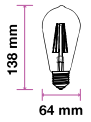

Beam Angle:	300°
Body Type:	Glass
Dimension:	64x138mm
Box Qty:	50 Pcs

Amber Cover -Filament-Globe-E27

4w VT-2004

SKU: 7148 - 2200K Warm White 3800157610636

EQ. Watts:	35w
Voltage/Frequency:	AC:220-240V,50/60Hz
Luminous Flux:	400lm
Commercial Type:	G80