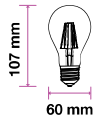

Frost Cover -Filament-A60-E27

5w VT-2045

SKU: 7178 - 2700K Warm White 3800157615549
SKU: 7179 - 4000K Day White 3800157615556
SKU: 7180 - 6400K White 3800157615563

EQ. Watts: 50w
Voltage/Frequency: AC:220-240V,50/60Hz
Luminous Flux: 600lm
Commercial Type: A60

LED Type: Filament
CRI: >80
PF: >0.5
Base: E27

Beam Angle: 300°
Body Type: Glass
Dimension: 60x107mm
Box Qty: 50 Pcs