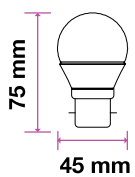

MODEL	WATTS	EQ.WATTS	LUMENS	BASE	SHAPE	BOX QTY.
VT-221	5.5w	40w	470	B22	G45	192 pcs

SKU: 104 | 3000K WARM WHITE