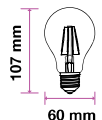

LED Bulbs-E27

4w VT-2194

SKU: 7367 - 2700K Warm White 3800157628587

EQ. Watts:	40w
Voltage/Frequency:	AC:220-240V,50Hz
Luminous Flux:	400lm
Commercial Type:	G45

LED Type:	SMD
CRI:	>80
PF:	>0.4
Base:	E27

Beam Angle:	300°
Body Type:	Glass
Dimension:	45x75mm
Box Qty:	50 Pcs

LED Candle Filament Bulbs

4w VT-2104

SKU: 7282 - 2700K Warm White 3800157623728

EQ. Watts:	40w
Voltage/Frequency:	AC:220-240V,50Hz
Luminous Flux:	400lm
Commercial Type:	Candle

LED Type:	SMD
CRI:	>80
PF:	>0.4
Base:	E14

Beam Angle:	300°
Body Type:	Glass
Dimension:	35x100mm
Box Qty:	50 Pcs

LED Candle Filament Bulbs

4w VT-2134D

SKU: 7284 - 2700K Warm White 3800157623742

EQ. Watts:	35w
Voltage/Frequency:	AC:220-240V,50Hz
Luminous Flux:	350lm
Commercial Type:	Candle

LED Type:	SMD
CRI:	>80
PF:	>0.5
Base:	E14

Beam Angle:	300°
Body Type:	Glass
Dimension:	35x100mm
Box Qty:	50 Pcs

LED Candle Filament Bulbs

4w VT-2174

SKU: 7365 - 2700K Warm White 3800157628563

EQ. Watts:	40w
Voltage/Frequency:	AC:220-240V,50Hz
Luminous Flux:	400lm
Commercial Type:	Candle

LED Type:	SMD
CRI:	>80
PF:	>0.4
Base:	E14

Beam Angle:	300°
Body Type:	Glass
Dimension:	35x100mm
Box Qty:	50 Pcs

LED Filament Bulbs

4w VT-2114

SKU: 7283 - 2700K Warm White 3800157623735

EQ. Watts:	40w
Voltage/Frequency:	AC:220-240V,50Hz
Luminous Flux:	400lm
Commercial Type:	A60

LED Type:	SMD
CRI:	>80
PF:	>0.4
Base:	E27

Beam Angle:	300°
Body Type:	Glass
Dimension:	60x107mm
Box Qty:	25 Pcs