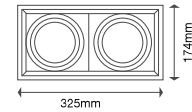

AR111-Accessories

Model No: VT-7222-W Dimension: 325x174mm
SKU: 3576 Cutting Size: 167x305mm.
Base: 2XAR111 EAN: 3800157604772
Material: Aluminium Box Qty: 12 Pcs
Color of Fixture: White