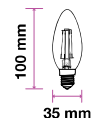

Clear Glass-Filament-Candle-E14

4W_{VT-1986DC}

SKU: 43651 - 2700K Warm White 3800157624176

EQ. Watts:	30w
Voltage/Frequency:	AC:220-240V,50Hz
Luminous Flux:	350lm
Commercial Type:	Candle

LED Type:	Filament
CRI:	>80
PF:	>0.5
Base:	E14

Beam Angle:	300°
Body Type:	Glass
Dimension:	35x100mm
Box Qty:	100 Pcs