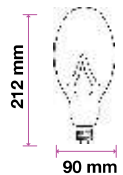

LED BULBS

LED Big Bulb | Lowbay

5 YEAR
WARRANTY*

MODEL	WATTS	LUMENS	BASE	BOX QTY.
VT-240	36w	3960	E27	20 pcs

- SKU: 283 | 3000K WARM WHITE
- SKU: 284 | 4000K DAY WHITE
- SKU: 285 | 6400K WHITE

2 YEAR
WARRANTY*

MODEL	WATTS	LUMENS	BASE	BOX QTY.
VT-260	60w	4800	E40	20 pcs

- SKU: 186 | 3000K WARM WHITE
- SKU: 187 | 4000K DAY WHITE
- SKU: 188 | 6400K WHITE

MODEL	WATTS	LUMENS	BASE	BOX QTY.
VT-85	85w	6800	E40	4 pcs

- SKU: 520 | 4000K DAY WHITE
- SKU: 521 | 6400K WHITE