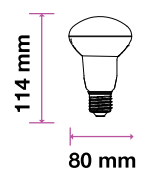

MODEL	WATTS	EQ.WATTS	LUMENS	BASE	SHAPE	BOX QTY.
VT-280	10w	75w	800	E27	R80	200 pcs

- SKU: 135 | 3000K WARM WHITE
- SKU: 136 | 4000K DAY WHITE
- SKU: 137 | 6400K WHITE