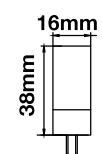

MODEL	WATTS	EQ.WATTS	LUMENS	BASE	BOX QTY.
VT-234	3.2w	30w	385	G4	200 pcs
SKU: 131	| 3000K WARM WHITE				
SKU: 132	| 4000K DAY WHITE				
SKU: 133	| 6400K WHITE