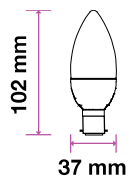

MODEL	WATTS	EQ.WATTS	LUMENS	BASE	SHAPE	BOX QTY.
VT-299D	5.5w	40w	470	B15	Candle	200 pcs

SKU: 861 | 3000K WARM WHITE