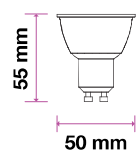

MODEL	WATTS	EQ.WATTS	LUMENS	BASE	SHAPE	BOX QTY.
VT-275	5w	40w	380	GU10		192 pcs

SKU: 108 | 3000K WARM WHITE
SKU: 510 | 4000K DAY WHITE
SKU: 511 | 6400K WHITE