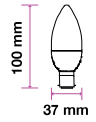

LED Type: **SMD**
CRI: **>80**
PF: **>0.5**
Base: **B22**

Beam Angle: **200°**
Body Type: **ThermoPlastic**
Dimension: **37x100mm**
Box Qty: **200 Pcs**