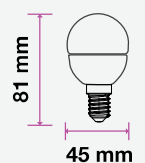

MODEL	WATTS	EQ.WATTS	LUMENS	BASE	SHAPE	BOX QTY.
VT-225	4.5w	40w	470	E14	P45	200 pcs
SKU: 264 | 3000K WARM WHITE SKU: 265 | 4000K DAY WHITE SKU: 266 | 6400K WHITE