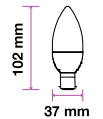

Bulbs-Candle-B22

3W VT-2073

SKU: 7230 - 2700K Warm White 3800157619578
SKU: 7231 - 6400K White 3800157619585

EQ. Watts:	25w
Voltage/Frequency:	AC:220-240V,50Hz
Luminous Flux:	250lm
Commercial Type:	Candle

LED Type:	SMD
CRI:	>80
PF:	>0.4
Base:	B22

Beam Angle:	200°
Body Type:	ThermoPlastic
Dimension:	37x102mm
Box Qty:	200 Pcs