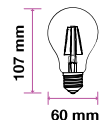

Frost Cover -Filament-Globe-E27

7W VT-2067

SKU: 7189 - 2700K Warm White 3800157615655
SKU: 7190 - 6400K White 3800157615662

EQ. Watts: 60w
Voltage/Frequency: AC:220-240V,50/60Hz
Luminous Flux: 840lm
Commercial Type: G125

LED Type: Filament
CRI: >80
PF: >0.5
Base: E27

Beam Angle: 300°
Body Type: Glass
Dimension: 125x177mm
Box Qty: 12 Pcs

Frost Cover -Filament-Globe-E27

7W VT-2067D

SKU: 7191 - 2700K Warm White 3800157615679

EQ. Watts: 55w
Voltage/Frequency: AC:220-240V,50/60Hz
Luminous Flux: 750lm
Commercial Type: G125

LED Type: Filament
CRI: >80
PF: >0.5
Base: E27

Beam Angle: 300°
Body Type: Glass
Dimension: 125x177mm
Box Qty: 12 Pcs

Clear Glass-Filament-ST64-E27

4W VT-2105D

SKU: 7414 - 2700K Warm White 3800157630320

EQ. Watts: 45w
Voltage/Frequency: AC:220-240V,50Hz
Luminous Flux: 490lm
Commercial Type: ST64

LED Type: Filament
CRI: >80
PF: >0.4
Base: E27

Beam Angle: 300°
Body Type: Glass
Dimension: 64x145mm
Box Qty: 100 Pcs

Clear Glass-Filament-A60-E27

4W VT-1885

SKU: 4259 - 2700K Warm White 3800230627179

EQ. Watts: 40w
Voltage/Frequency: AC:220-240V,50Hz
Luminous Flux: 400lm
Commercial Type: A60

LED Type: Filament
CRI: >80
PF: >0.4
Base: E27

Beam Angle: 300°
Body Type: Glass
Dimension: 60x107mm
Box Qty: 50 Pcs

Clear Glass-Filament-A60-E27

4W VT-1885C

SKU: 42591 - 2700K Warm White 3800157624312

EQ. Watts: 40w
Voltage/Frequency: AC:220-240V,50Hz
Luminous Flux: 400lm
Commercial Type: A60

LED Type: Filament
CRI: >80
PF: >0.4
Base: E27

Beam Angle: 300°
Body Type: Glass
Dimension: 60x107mm
Box Qty: 50 Pcs