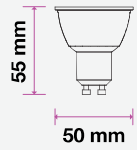

MODEL WATTS EQ.WATTS LUMENS BASE BOX QTY.
VT-247D 6.5w 55w 450 GU10 200 pcs

SKU: 198 | 3000K WARM WHITE
SKU: 199 | 4000K DAY WHITE
SKU: 200 | 6400K WHITE