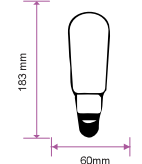

NEW

SpecialBulbs

Amber Cover -Filament-T60-E27

5W VT-2245

SKU: 2749 - 2200K Warm White 3800157645454

EQ. Watts: 25w
Voltage/Frequency: AC:170-240V,50Hz
Luminous Flux: 250lm
Commercial Type: T60

LED Type: SMD
CRI: >80
PF: >0.5
Base: E27
Beam Angle: 300°
Body Type: Glass
Dimension: Ø60x183mm
Box Qty: