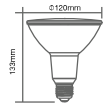

Bulbs-Globe-E27
10w VT-1893

SKU: 4276 - 3000K Warm White 3800230627889
SKU: 4277 - 4000K Day White 3800230627896
SKU: 4278 - 6400K White 3800230627902

EQ. Watts: 60w
Voltage/Frequency: AC:220-240V,50Hz
Luminous Flux: 810lm
Commercial Type: G95

LED Type: SMD
CRI: >80
PF: >0.5
Base: E27

Beam Angle: 200°
Body Type: ThermoPlastic
Dimension: 95x140mm
Box Qty: 12 Pcs