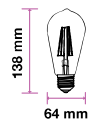

NEW

Filament-ST64-E27

4W VT-2185

SKU: 7474 - 1800K Warm White 3800157640312

EQ. Watts: 20w
Voltage/Frequency: AC:220-240V, 50Hz
Luminous Flux: 200lm
Commercial Type: ST64

LED Type: Filament
CRI: >80
PF: >0.5
Base: E27

Beam Angle: 300°
Body Type: Glass
Dimension: 64x150mm
Box Qty: 50 Pcs

Amber Cover -Filament-ST64-E27

4W VT-2144

SKU: 7327 - 2200K Warm White 3800157624718

EQ. Watts: 40w
Voltage/Frequency: AC:220-240V,50Hz
Luminous Flux: 400lm
Commercial Type: ST64

LED Type: Filament
CRI: >80
PF: >0.4
Base: E27

Beam Angle: 300°
Body Type: Glass
Dimension: 64x140mm
Box Qty: 100 Pcs

Amber Cover -Filament-ST64-B22

4W VT-2145

SKU: 7421 - 2200K Warm White 3800157633093

EQ. Watts: 30w
Voltage/Frequency: AC:220-240V,50Hz
Luminous Flux: 350lm
Commercial Type: ST64

LED Type: Filament
CRI: >80
PF: >0.5
Base: B22

Beam Angle: 300°
Body Type: Glass
Dimension: 64x138mm
Box Qty: 100 Pcs

Amber Cover -Filament-ST64-B22

4W VT-2145D

SKU: 7420 - 2200K Warm White 3800157633086

EQ. Watts: 25w
Voltage/Frequency: AC:220-240V,50Hz
Luminous Flux: 350lm
Commercial Type: ST64

LED Type: Filament
CRI: >80
PF: >0.5
Base: B22

Beam Angle: 300°
Body Type: Glass
Dimension: 64x138mm
Box Qty: 100 Pcs

Amber Cover -Filament-ST64-E27

4W VT-1964D

SKU: 4368 - 2200K Warm White 3800157602945

EQ. Watts: 30w
Voltage/Frequency: AC:220-240V,50Hz
Luminous Flux: 350lm
Commercial Type: ST64

LED Type: Filament
CRI: >80
PF: >0.7
Base: E27

Beam Angle: 300°
Body Type: Glass
Dimension: 64x138mm
Box Qty: 100 Pcs