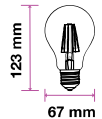

Clear Glass-Filament-A60-E27

4w VT-1885D

SKU: 4364 - 2700K Warm White 3800157602907

EQ. Watts:	30w
Voltage/Frequency:	AC:220-240V,50Hz
Luminous Flux:	350lm
Commercial Type:	A60

LED Type:	Filament
CRI:	>80
PF:	>0.5
Base:	E27

Beam Angle:	300°
Body Type:	Glass
Dimension:	60x107mm
Box Qty:	50 Pcs

Clear Glass-Filament-A60-E27

4w VT-1885DC

SKU: 43641 - 2700K Warm White 3800157624305

EQ. Watts:	30w
Voltage/Frequency:	AC:220-240V,50Hz
Luminous Flux:	350lm
Commercial Type:	A60

LED Type:	Filament
CRI:	>80
PF:	>0.5
Base:	E27

Beam Angle:	300°
Body Type:	Glass
Dimension:	60x107mm
Box Qty:	50 Pcs

Clear Glass-Filament-A60-B22

5w VT-2035

SKU: 7170 - 2700K Warm White 3800157615464

EQ. Watts:	50w
Voltage/Frequency:	AC:220-240V,50Hz
Luminous Flux:	600lm
Commercial Type:	A60

LED Type:	Filament
CRI:	>80
PF:	>0.5
Base:	B22

Beam Angle:	300°
Body Type:	Glass
Dimension:	60x107mm
Box Qty:	50 Pcs

Clear Glass-Filament-A67-E27

8w VT-1978

SKU: 4407 - 2700K Warm White 3800157606165
SKU: 4409 - 6400K White 3800157606189

EQ. Watts:	60w
Voltage/Frequency:	AC:220-240V,50Hz
Luminous Flux:	800lm
Commercial Type:	A67

LED Type:	Filament
CRI:	>80
PF:	>0.5
Base:	E27

Beam Angle:	300°
Body Type:	Glass
Dimension:	67x123mm
Box Qty:	100 Pcs

Clear Glass-Filament-A67-E27

10w VT-1981

SKU: 4410 - 2700K Warm White 3800157606196

EQ. Watts:	75w
Voltage/Frequency:	AC:220-240V,50Hz
Luminous Flux:	1055lm
Commercial Type:	A67

LED Type:	Filament
CRI:	>80
PF:	>0.5
Base:	E27

Beam Angle:	300°
Body Type:	Glass
Dimension:	67x123mm
Box Qty:	50 Pcs