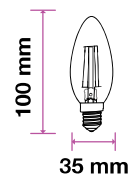

MODEL	WATTS	EQ.WATTS	LUMENS	BASE	SHAPE	BOX QTY.
VT-254	4w	35w	400	E14	Candle	100 pcs

SKU: 272 | 2700K WARM WHITE