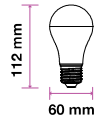

EQ. Watts: 60w
 Voltage/Frequency: AC:220-240V,50Hz
 Luminous Flux: 806lm
 Commercial Type: A60

LED Type: SMD
 CRI: >80
 PF: >0.5
 Base: E27

Beam Angle: 200°
 Body Type: ThermoPlastic
 Dimension: 60x112mm
 Box Qty: 100 Pcs