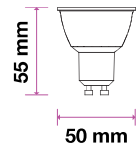

MODEL	WATTS	EQ.WATTS	LUMENS	BASE	BOX QTY.
VT-247	6.5w	60w	480	GU10	200 pcs

- SKU: 192 | 3000K WARM WHITE
- SKU: 193 | 4000K DAY WHITE
- SKU: 194 | 6400K WHITE