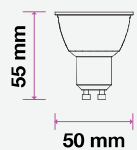

MODEL WATTS EQ.WATTS LUMENS BASE BOX QTY.
VT-292 8w 70w 720 GU10 200 pcs

SKU: 872 | 3000K WARM WHITE
SKU: 873 | 4000K DAY WHITE
SKU: 874 | 6400K WHITE