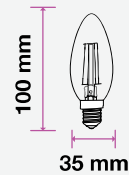

MODEL	WATTS	EQ.WATTS	LUMENS	BASE	SHAPE	BOX QTY.
VT-254D	4w	30w	350	E14	Candle	100 pcs

SKU: 278 | 2700K WARM WHITE