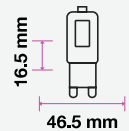

MODEL	WATTS	EQ.WATTS	LUMENS	BASE	BOX QTY.
VT-203	2.5w	20w	200	G9	200 pcs
SKU: 243	| 3000K WARM WHITE				
SKU: 244	| 4000K DAY WHITE				
SKU: 245	| 6400K WHITE