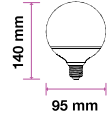

Bulbs-Globe-E27
13w VT-1883

SKU: 4274 - 6400K White 3800230627865

EQ. Watts: 75w
Voltage/Frequency: AC:220-240V,50Hz
Luminous Flux: 1055lm
Commercial Type: G120

LED Type: SMD
CRI: >80
PF: >0.7
Base: E27

Beam Angle: 200°
Body Type: ThermoPlastic
Dimension: 120x164mm
Box Qty: 12 Pcs