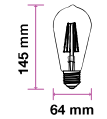

Clear Glass-Filament-A60-E27

4W VT-1885

SKU: 4259 - 2700K Warm White 3800230627179

EQ. Watts: 40w
Voltage/Frequency: AC:220-240V,50Hz
Luminous Flux: 400lm
Commercial Type: A60

LED Type: Filament
CRI: >80
PF: >0.4
Base: E27

Beam Angle: 300°
Body Type: Glass
Dimension: 60x107mm
Box Qty: 50 Pcs