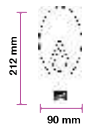

LED Type: SMD2835
CRI: >80
PF: >0.9
Base: E27

Beam Angle: 235°
Body Type: Aluminium+PC
Dimension: 90x212mm
Box Qty: 30 Pcs

LED Bulbs-E14

4w VT-2184

SKU: 7366 - 2700K Warm White 3800157628570

EQ. Watts: 40w
Voltage/Frequency: AC:220-240V,50Hz
Luminous Flux: 400lm
Commercial Type: P45