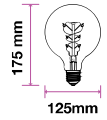

Beam Angle:	300°
Body Type:	Glass
Dimension:	125x175mm
Box Qty:	100 Pcs

Amber Cover -Filament-Globe-E27

8W VT-2018D

SKU: 7155 - 2200K Warm White 3800157612203

EQ. Watts:	60w
Voltage/Frequency:	AC:220-240V,50/60Hz
Luminous Flux:	700lm
Commercial Type:	G125