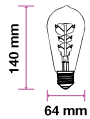

Amber Cover -Filament-ST64-E27

6W VT-1966

SKU: 4362 - 2200K Warm White 3800157602754

EQ. Watts:	45w
Voltage/Frequency:	AC:220-240V,50Hz
Luminous Flux:	500lm
Commercial Type:	ST64

LED Type:	Filament
CRI:	>80
PF:	>0.5
Base:	E27

Beam Angle:	300°
Body Type:	Glass
Dimension:	64x138mm
Box Qty:	50 Pcs