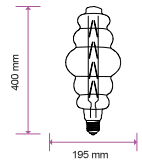

NEW

SpecialBulbs

Amber-S180-E27

8W VT-2169

SKU: 45661 - 2200K Warm White 3800157641210

Voltage/Frequency: AC:220-240V,50Hz
Luminous Flux: 620lm
Commercial Type: S180

LED Type: Filament
CRI: >80
PF: >0.45
Base: E27
Beam Angle: 300°
Body Type: Glass
Dimension: Ø195x400mm
Box Qty: 6 Pcs

NEW

SpecialBulbs

Smoky-S180-E27

8W VT-2169-S

SKU: 45671 - 2200K Warm White 3800157641227

Voltage/Frequency: AC:220-240V,50Hz
Luminous Flux: 240lm
Commercial Type: S180

LED Type: Filament
CRI: >80
PF: >0.45
Base: E27
Beam Angle: 300°
Body Type: Glass
Dimension: Ø195x400mm
Box Qty: 6 Pcs

NEW

SpecialBulbs

Filament-G100-E27

5W VT-2235

SKU: 2748 - 2200K Warm White 3800157645447

EQ. Watts: 25w
Voltage/Frequency: AC:170-240V,50Hz
Luminous Flux: 250lm
Commercial Type: G100

LED Type: SMD
CRI: >80
PF: >0.5
Base: E27
Beam Angle: 300°
Body Type: Glass
Dimension: Ø100x190mm
Box Qty:

NEW

SpecialBulbs

Amber Cover -Filament-T60-E27

5W VT-2245

SKU: 2749 - 2200K Warm White 3800157645454

EQ. Watts: 25w
Voltage/Frequency: AC:170-240V,50Hz
Luminous Flux: 250lm
Commercial Type: T60

LED Type: SMD
CRI: >80
PF: >0.5
Base: E27
Beam Angle: 300°
Body Type: Glass
Dimension: Ø60x183mm
Box Qty: