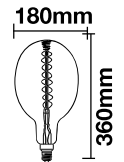

EQ. Watts:	40w
Voltage/Frequency:	AC:220-240V,50Hz
Luminous Flux:	500lm
Commercial Type:	BF180

LED Type:	Filament
CRI:	>80
PF:	>0.5
Base:	E27

Beam Angle:	340°
Body Type:	Glass
Dimension:	180x360mm
Box Qty:	6 Pcs