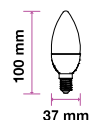

Bulbs-Candle-E14

4W VT-1818

SKU: 4216 - 2700K Warm White 3800230624796
SKU: 4168 - 4000K Day White 3800230620675
SKU: 4122 - 6400K White 3800230620668

EQ. Watts:	30w
Voltage/Frequency:	AC:220-240V,50Hz
Luminous Flux:	320lm
Commercial Type:	Candle

LED Type:	SMD
CRI:	>80
PF:	>0.4
Base:	E14

Beam Angle:	200°
Body Type:	ThermoPlastic
Dimension:	37x100mm
Box Qty:	200 Pcs