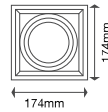

EQ. Watts: 60w
Voltage/Frequency: AC:200-240V,50Hz
Luminous Flux: 900lm
LED Type: COB

CRI: >80
PF: >0.9
Base: GU10
Beam Angle: 40°

Body Type: Plastic Clad Aluminium
Dimension: Ø111x86mm
Box Qty: 60 Pcs

AR111-Accessories

Model No: VT-7221-W Dimension: 174x174 mm
SKU: 3575 Cutting Size: 163x163mm
Base: 1XAR111 EAN: 3800157604765
Material: Aluminium Box Qty: 24 Pcs
Color of Fixture: White