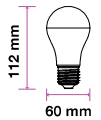

Bulbs-A60-E27

9w VT-2000G

SKU: 7343 - Green 3800157626057

EQ. Watts:	30w
Voltage/Frequency:	AC:220-240V,50Hz
Luminous Flux:	310lm
Commercial Type:	A60

LED Type:	SMD
CRI:	>80
PF:	>0.5
Base:	E27

Beam Angle:	200°
Body Type:	ThermoPlastic
Dimension:	60x112mm
Box Qty:	100 Pcs

Bulbs-A60-E27

9w VT-2000B

SKU: 7344 - Blue 3800157626064

EQ. Watts:	15w
Voltage/Frequency:	AC:220-240V,50Hz
Luminous Flux:	120lm
Commercial Type:	A60

LED Type:	SMD
CRI:	>80
PF:	>0.5
Base:	E27

Beam Angle:	200°
Body Type:	ThermoPlastic
Dimension:	60x112mm
Box Qty:	100 Pcs

LED Bulbs-E27

5w VT-2055

SKU: 7266 - 2700K Warm White 3800157622981

EQ. Watts:	35w
Voltage/Frequency:	AC:220-240V,50Hz
Luminous Flux:	420lm
Commercial Type:	A55

LED Type:	SMD
CI:	>80
PF:	>0.5
Base:	E27

Beam Angle:	200°
Body Type:	ThermoPlastic
Dimension:	55x106mm
Box Qty:	30 Pcs

LED Bulbs-E27

9w VT-1900

SKU: 7240 - 2700K Warm White 3800157620130
SKU: 7241 - 4000K Day White 3800157620147
SKU: 7242 - 6400K White 3800157620154

EQ. Watts:	60w
Voltage/Frequency:	AC:220-240V,50Hz
Luminous Flux:	806lm
Commercial Type:	A60

LED Type:	SMD
CRI:	>80
PF:	>0.5
Base:	E27

Beam Angle:	200°
Body Type:	ThermoPlastic
Dimension:	60x112mm
Box Qty:	20 Pcs

LED Bulbs-B22

9w VT-2069-3PC

SKU: 7246 - 2700K Warm White 3800157620192

EQ. Watts:	60w
Voltage/Frequency:	AC:220-240V,50Hz
Luminous Flux:	806lm
Commercial Type:	A60

LED Type:	SMD
CRI:	>80
PF:	>0.5
Base:	B22

Beam Angle:	200°
Body Type:	ThermoPlastic
Dimension:	60x112mm
Box Qty:	20 Pcs