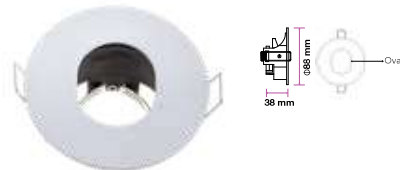

Fitting-Round-GU10

Model No	VT-786
SKU:	3612
Base:	GU10
Material:	Aluminium
Shape:	Round
Color of Fixture:	White
Dimension:	88x38mm
Cutting Size:	Ø75mm
EAN:	3800157607414
Box Qty:	100 Pcs