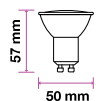

EQ. Watts: 40w
Voltage/Frequency: AC:220-240V,50Hz
Luminous Flux: 450lm
LED Type: SMD

CRI: >80
PF: >0.5
Base: GU10
Beam Angle: 38°

Body Type: Plastic
Dimension: 50x57mm
Box Qty: 50 Pcs