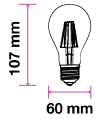

Frost Cover -Filament-A60-E27

4w VT-1934

SKU: 4486 - 2700K Warm White 3800157609616
SKU: 4487 - 4000K Day White 3800157609623
SKU: 4488 - 6400K White 3800157609630

EQ. Watts: 40w
Voltage/Frequency: AC:220-240V,50Hz
Luminous Flux: 400lm
Commercial Type: A60

LED Type: Filament
CRI: >80
PF: >0.4
Base: E27

Beam Angle: 300°
Body Type: Glass
Dimension: 60x107mm
Box Qty: 50 Pcs

Frost Cover -Filament-A60-E27

5w VT-2045

SKU: 7178 - 2700K Warm White 3800157615549
SKU: 7179 - 4000K Day White 3800157615556
SKU: 7180 - 6400K White 3800157615563

EQ. Watts: 50w
Voltage/Frequency: AC:220-240V,50/60Hz
Luminous Flux: 600lm
Commercial Type: A60

LED Type: Filament
CRI: >80
PF: >0.5
Base: E27

Beam Angle: 300°
Body Type: Glass
Dimension: 60x107mm
Box Qty: 50 Pcs

Frost Cover -Filament-A60-E27

6w VT-1935C

SKU: 44801 - 2700K Warm White 3800157624091

EQ. Watts: 55w
Voltage/Frequency: AC:220-240V,50Hz
Luminous Flux: 660lm
Commercial Type: A60

LED Type: Filament
CRI: >80
PF: >0.5
Base: E27

Beam Angle: 300°
Body Type: Glass
Dimension: 60x107mm
Box Qty: 50 Pcs

Frost Cover -Filament-A60-E27

6w VT-1935

SKU: 4482 - 6400K White 3800157609166

EQ. Watts: 55w
Voltage/Frequency: AC:220-240V,50Hz
Luminous Flux: 660lm
Commercial Type: A60

LED Type: Filament
CRI: >80
PF: >0.5
Base: E27

Beam Angle: 300°
Body Type: Glass
Dimension: 60x107mm
Box Qty: 50 Pcs

Frost Cover -Filament-A60-E27

7w VT-2047

SKU: 7181 - 2700K Warm White 3800157615570
SKU: 7182 - 4000K Day White 3800157615587
SKU: 7183 - 6400K White 3800157615594

EQ. Watts: 60w
Voltage/Frequency: AC:220-240V,50/60Hz
Luminous Flux: 840lm
Commercial Type: A60

LED Type: Filament
CRI: >80
PF: >0.5
Base: E27

Beam Angle: 300°
Body Type: Glass
Dimension: 60x107mm
Box Qty: 50 Pcs