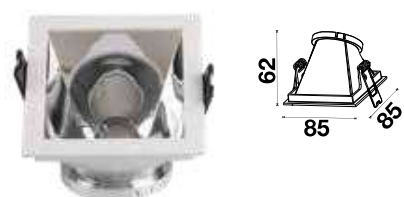

Fitting Square-GU10

Model No	VT-875-WC
SKU:	3168
Base:	GU10
Material:	Aluminium+PC
Shape:	Square
Color of Fixture:	White+Chrome
Dimension:	85x85x62mm
Cutting Size:	80x80mm
EAN:	3800157639118
Box Qty:	50 Pcs