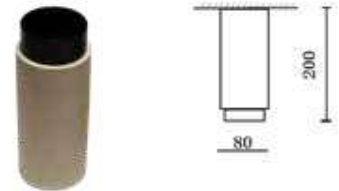

Fitting-Surface Metal-1XGU10

Model No	VT-865-GBM
SKU:	3136
Base:	GU10
Material:	Gypsum with metal
Shape:	Round
Color of Fixture:	White+Gun Black
Dimension:	ø200x80mm
Cutting Size:	N/A
EAN:	3800157635356
Box Qty:	9 pcs