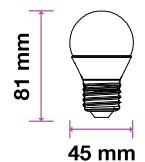

MODEL	WATTS	EQ.WATTS	LUMENS	BASE	SHAPE	BOX QTY.
VT-245	4.5w	40w	470	E27	G45	200 pcs
SKU: 261 | 3000K WARM WHITE SKU: 262 | 4000K DAY WHITE SKU: 263 | 6400K WHITE