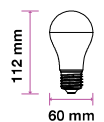

LED Bulbs-E27

6W VT-2022BP

SKU: 7324 - 2700K Warm White 3800157624602
SKU: 7325 - 4000K Day White 3800157624619
SKU: 7326 - 6400K White 3800157624626

EQ. Watts:	40w
Voltage/Frequency:	AC:220-240V,50Hz
Luminous Flux:	470lm
Commercial Type:	A60

LED Type:	SMD
CRI:	>80
PF:	>0.4
Base:	E27

Beam Angle:	200°
Body Type:	ThermoPlastic
Dimension:	60x112mm
Box Qty:	40 Pcs