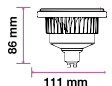

AR111 Downlight

20w VT-1120-20

SKU: 1243 - 3000K Warm White 3800157606004
SKU: 1244 - 4500K Day White 3800157606011
SKU: 1245 - 6000K White 3800157606028

EQ. Watts: 100w
Voltage/Frequency: AC:220-240V,50/60Hz
Luminous Flux: 1800lm
LED Type: COB

CRI: >80
PF: >0.7
Base: N/A
Beam Angle: 20°

Body Type: Die Cast Aluminium
Dimension: Ø111x53mm
Box Qty: 50 Pcs

AR111 Downlight

20w VT-1120-40

SKU: 1246 - 3000K Warm White 3800157606035
SKU: 1247 - 4500K Day White 3800157606042
SKU: 1248 - 6000K White 3800157606059

EQ. Watts: 100w
Voltage/Frequency: AC:220-240V,50/60Hz
Luminous Flux: 1800lm
LED Type: COB

CRI: >80
PF: >0.7
Base: N/A
Beam Angle: 40°

Body Type: Die Cast Aluminium
Dimension: Ø111x53mm
Box Qty: 50 Pcs

AR111-G53

15w VT-1110-20

SKU: 4084 - 3000K Warm White 3800230620064
SKU: 4062 - 4000K Day White 3800230620057
SKU: 4061 - 6400K White 3800230620040

EQ. Watts: 75w
Voltage/Frequency: AC/DC:12V,50Hz
Luminous Flux: 950lm
LED Type: COB

CRI: >80
PF: >0.9
Base: G53
Beam Angle: 20°

20°
BEAM ANGLE

Body Type: Plastic Clad Aluminium
Dimension: Ø111x86x63mm
Box Qty: 60 Pcs

AR111-G53

15w VT-1110-40

SKU: 4257 - 3000K Warm White 3800230628664
SKU: 4256 - 4000K Day White 3800230628657
SKU: 4255 - 6400K White 3800230628640

EQ. Watts: 25w
Voltage/Frequency: AC/DC:12V,50Hz
Luminous Flux: 950lm
LED Type: COB

CRI: >80
PF: >0.9
Base: G53
Beam Angle: 40°

40°
BEAM ANGLE

Body Type: Plastic Clad Aluminium
Dimension: Ø111x86x63mm
Box Qty: 60 Pcs

AR111-GU10

12w VT-1112

SKU: 4224 - 2700K Warm White 3800230626257
SKU: 4223 - 4000K Day White 3800230626219
SKU: 4225 - 6400K White 3800230626264

EQ. Watts: 60w
Voltage/Frequency: AC:200-240V,50Hz
Luminous Flux: 900lm
LED Type: COB

CRI: >80
PF: >0.9
Base: GU10
Beam Angle: 40°