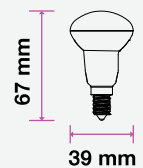

LED REFLECTOR BULB

We offer an energy-efficient reflectors range of various widths (39mm, 50mm, 63mm, 80mm) for diffused lighting that can serve as track or spotlight in residential, hospitality, or commercial spaces.

- Available in E14 and E27
- 30,000-hr lifespan
- 120° Beam Angle
- AC:220-240V,50Hz
- CRI: >80

5 YEAR
WARRANTY*

MODEL	WATTS	EQ.WATTS	LUMENS	BASE	SHAPE	BOX QTY.
VT-239	3w	25w	250	E14	R39	200 pcs

- SKU: 210 | 3000K WARM WHITE
- SKU: 211 | 4000K DAY WHITE
- SKU: 212 | 6400K WHITE

MODEL	WATTS	EQ.WATTS	LUMENS	BASE	SHAPE	BOX QTY.
VT-250	6w	40w	470	E14	R50	200 pcs

- SKU: 138 | 3000K WARM WHITE
- SKU: 139 | 4000K DAY WHITE
- SKU: 140 | 6400K WHITE

MODEL	WATTS	EQ.WATTS	LUMENS	BASE	SHAPE	BOX QTY.
VT-263	8w	60w	570	E27	R63	200 pcs

- SKU: 141 | 3000K WARM WHITE
- SKU: 142 | 4000K DAY WHITE
- SKU: 143 | 6400K WHITE

MODEL	WATTS	EQ.WATTS	LUMENS	BASE	SHAPE	BOX QTY.
VT-280	10w	75w	800	E27	R80	200 pcs

- SKU: 135 | 3000K WARM WHITE
- SKU: 136 | 4000K DAY WHITE
- SKU: 137 | 6400K WHITE

LED BULBS