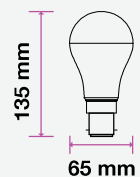

SKU: 854 | 3000K WARM WHITE
SKU: 855 | 6400K WHITE

LED REFLECTOR BULB

We offer an energy-efficient reflectors range of various widths (39mm, 50mm, 63mm, 80mm) for diffused lighting that can serve as track or spotlight in residential, hospitality, or commercial spaces.