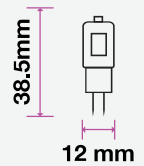

LED SPOTLIGHTS

LED Capsules Lights

Our newly improved range of capsule lights are the ideal choice for replacing Halogen counterparts. Now equipped with LEDs provided by Samsung for maximum efficiency.

- 30,000-hr lifespan
- DC: 12V for G4
- AC: 220-240V, 50Hz for G9
- CRI: >80

5 YEAR
WARRANTY*

MODEL	WATTS	EQ.WATTS	LUMENS	BASE	BOX QTY.
VT-201	1.5w	10w	100	G4	200 pcs
SKU: 240	| 3000K WARM WHITE				
SKU: 241	| 4000K DAY WHITE				
SKU: 242	| 6400K WHITE				

MODEL	WATTS	EQ.WATTS	LUMENS	BASE	BOX QTY.
VT-234	3.2w	30w	385	G4	200 pcs
SKU: 131	| 3000K WARM WHITE				
SKU: 132	| 4000K DAY WHITE				
SKU: 133	| 6400K WHITE				

MODEL	WATTS	EQ.WATTS	LUMENS	BASE	BOX QTY.
VT-203	2.5w	20w	200	G9	200 pcs
SKU: 243	| 3000K WARM WHITE				
SKU: 244	| 4000K DAY WHITE				
SKU: 245	| 6400K WHITE				

MODEL	WATTS	EQ.WATTS	LUMENS	BASE	BOX QTY.
VT-204	3w	25w	300	G9	200 pcs
SKU: 246	| 3000K WARM WHITE				
SKU: 247	| 4000K DAY WHITE				
SKU: 248	| 6400K WHITE