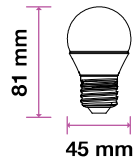

MODEL WATTS EQ.WATTS LUMENS BASE SHAPE BOX QTY.
VT-283 **5.5w** **40w** **470** **E27** **G45** **200 pcs**

SKU: 857 | 3000K WARM WHITE