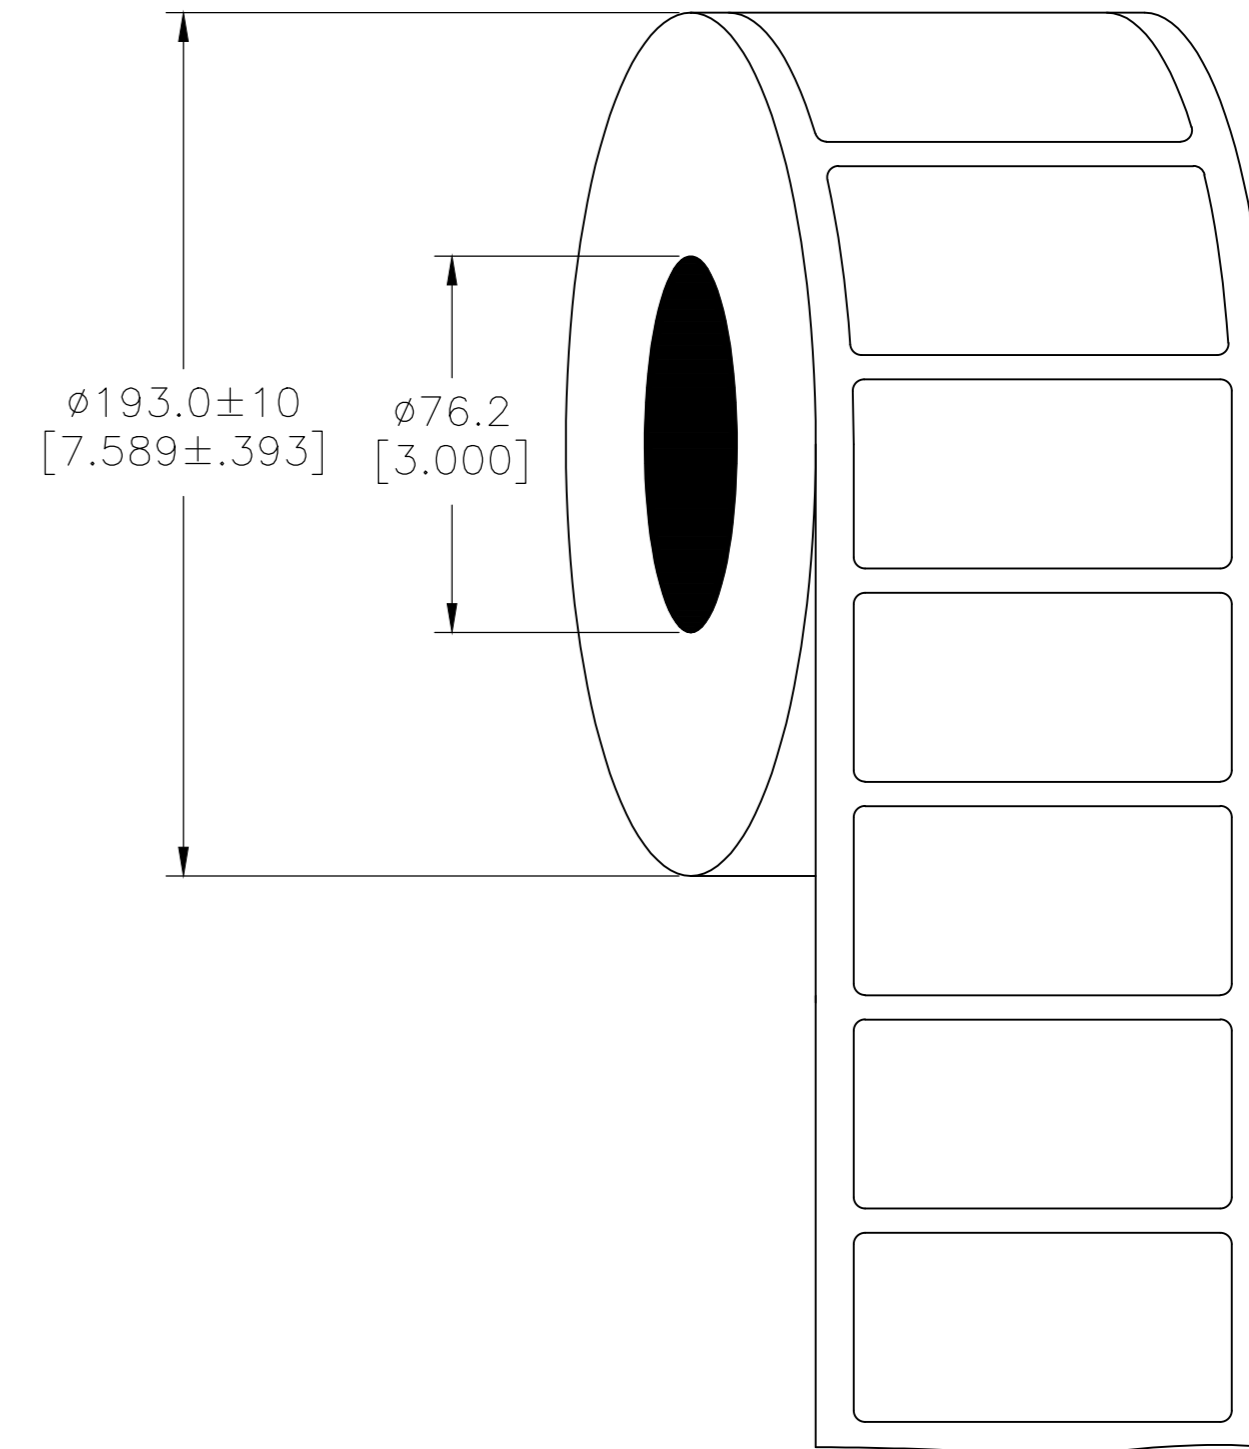

REVISIONS					
P	LTR	DESCRIPTION	DATE	DWN	APVD
	A	NEW DRAWING	07OCT2017	GK	DB
	A1	UL TABLE UPDATED	06JUN2018	GK	DB

LABEL AND LINER DESIGN

PRESENTATION

**OUTSIDE WOUND
 LABEL ACROSS: 1
 PER ROLL QTY: 1000**

TOLERANCES mm [INCH]	
LABEL HEIGHT:	± 0.3 [.012]
LABEL WIDTH:	± 0.3 [.012]
WEB WIDTH:	± 0.5 [.020]
VERTICAL REPEAT:	± 0.5 [.020]*
HORIZONTAL REPEAT:	± 0.5 [.020]*
LABEL POSITIONING:	± 0.5 [.020]*
LEFT MARGIN:	± 0.5 [.020]
QUANTITY:	-0 % +2 %
*NON ACCUMULATING	

DIMENSIONS:		TOLERANCES UNLESS OTHERWISE SPECIFIED:	
mm [INCHES]			
	0 PLC	±	-
	1 PLC	±	-
	2 PLC	±	-
	3 PLC	±	-
	4 PLC	±	-
	ANGLES	±	-

MATERIAL		POLYESTER WHITE GLOSS			
ADHESIVE TYPE		ACRYLIC PE FOAM			
LINEAR		BROWN KRAFT			
DWN	GOPALAKRISHNA HV				
CHK	D.BURGAT				
APVD	D.BURGAT	NAME			
PRODUCT SPEC		PANEL LABEL-WHITE			
APPLICATION SPEC		50.0 x 25.0mm [1.969 x 0.984inch]			
WEIGHT	0.589 _g	SIZE	A2	CAGE CODE	FB1U7
CUSTOMER DRAWING		DRAWING NO		RESTRICTED TO	
		SCALE		SHEET	
		NTS		1 of 1	
		REV		A1	