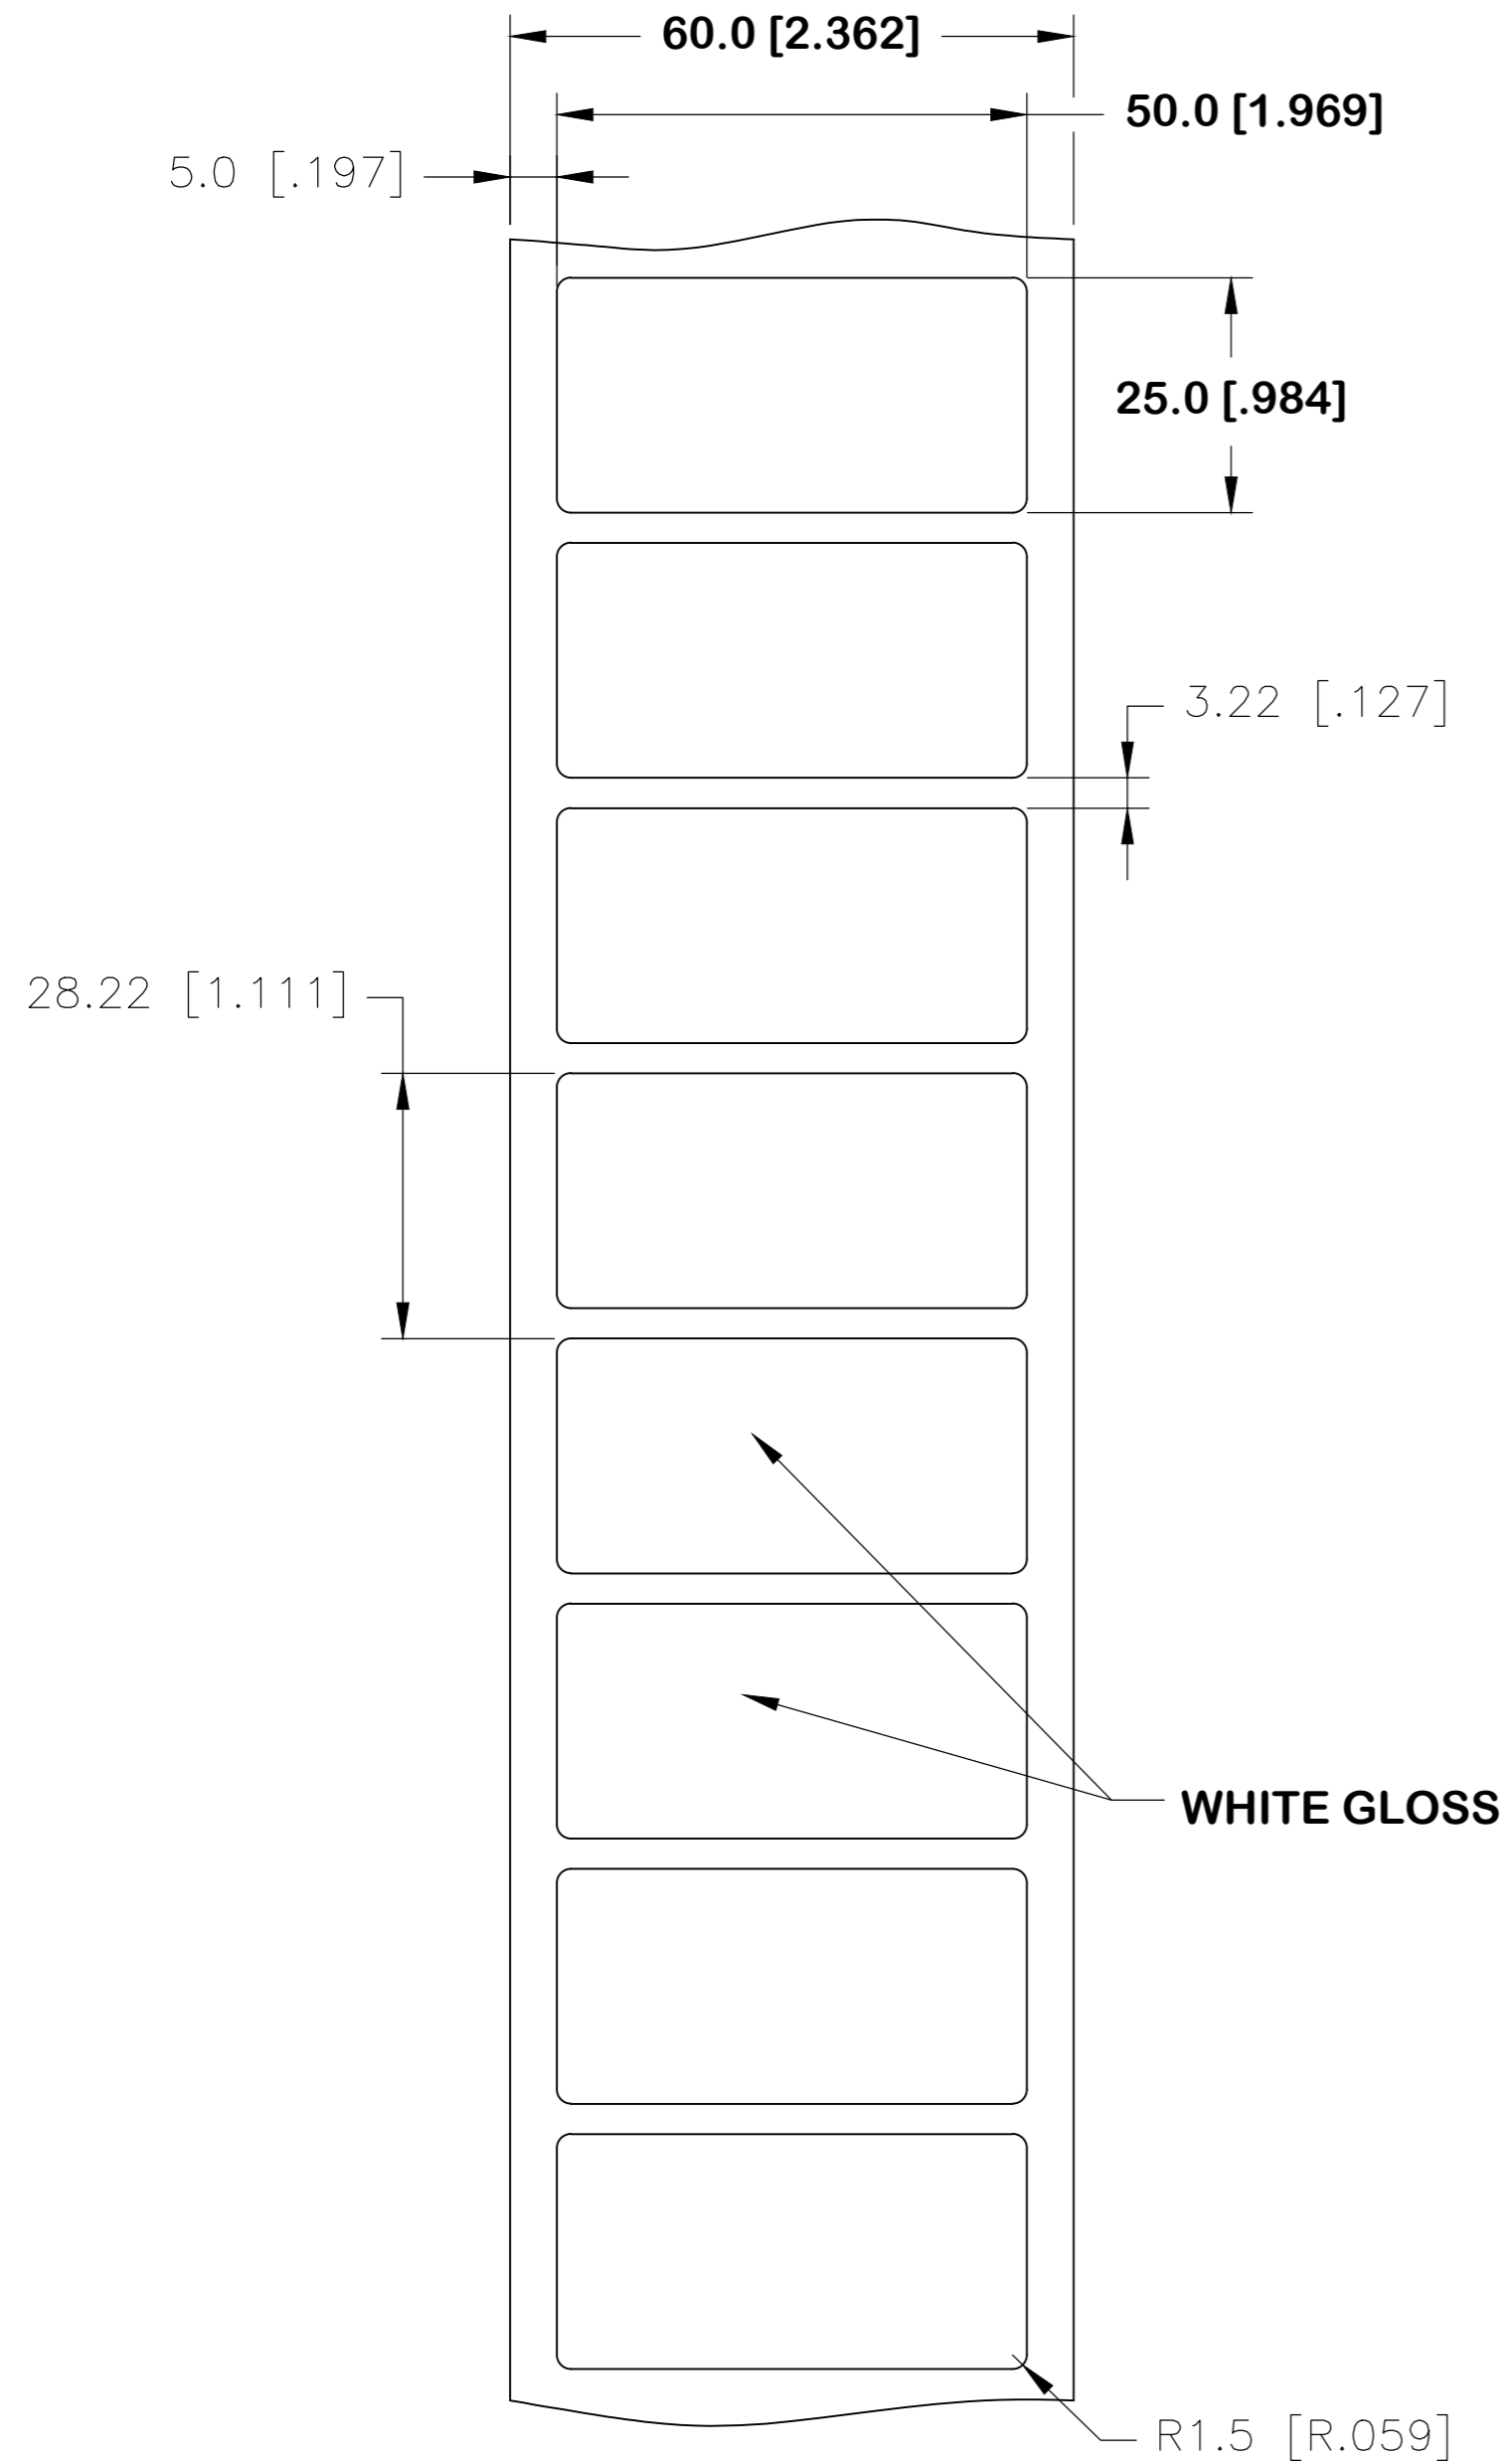

REVISIONS					
P	LTR	DESCRIPTION	DATE	DWN	APVD
	A	NEW DRAWING	07OCT2017	GK	DB
	A1	UL TABLE UPDATED	06JUN2018	GK	DB

LABEL AND LINER DESIGN

PRESENTATION

**OUTSIDE WOUND
 LABEL ACROSS: 1
 PER ROLL QTY: 1000**

All dimensions in mm [Inch]

TE PN: 2323557-1

UL-MARKING AND LABELLING SYSTEMS		
PGJ12 - Printing Materials - Component (UL 969)		
PGJ18 - Printing Materials Certified for Canada - Component (CSA C22.2 No. 0.15)		
File: MH17292	Product design: PL-9	Ribbon: TTB-XXXSC/YYYYAQ529

TOLERANCES mm [INCH]	
LABEL HEIGHT:	± 0.3 [.012]
LABEL WIDTH:	± 0.3 [.012]
WEB WIDTH:	± 0.5 [.020]
VERTICAL REPEAT:	± 0.5 [.020]*
HORIZONTAL REPEAT:	± 0.5 [.020]*
LABEL POSITIONING:	± 0.5 [.020]*
LEFT MARGIN:	± 0.5 [.020]
QUANTITY:	-0 % +2 %
*NON ACCUMULATING	

DIMENSIONS:		TOLERANCES UNLESS OTHERWISE SPECIFIED:	
mm [INCHES]			
	0 PLC	±	-
	1 PLC	±	-
	2 PLC	±	-
	3 PLC	±	-
	4 PLC	±	-
	ANGLES	±	-

MATERIAL		POLYESTER WHITE GLOSS			
ADHESIVE TYPE		ACRYLIC PE FOAM			
LINEAR		BROWN KRAFT			
DWN	GOPALAKRISHNA HV				
CHK	D.BURGAT				
APVD	D.BURGAT	NAME			
PRODUCT SPEC		PANEL LABEL-WHITE			
APPLICATION SPEC		50.0 x 25.0mm [1.969 x 0.984inch]			
WEIGHT	0.589 _g	SIZE	A2	CAGE CODE	FB1U7
CUSTOMER DRAWING		DRAWING NO		RESTRICTED TO	
		SCALE		SHEET	
		NTS		1 of 1	
		REV		A1	