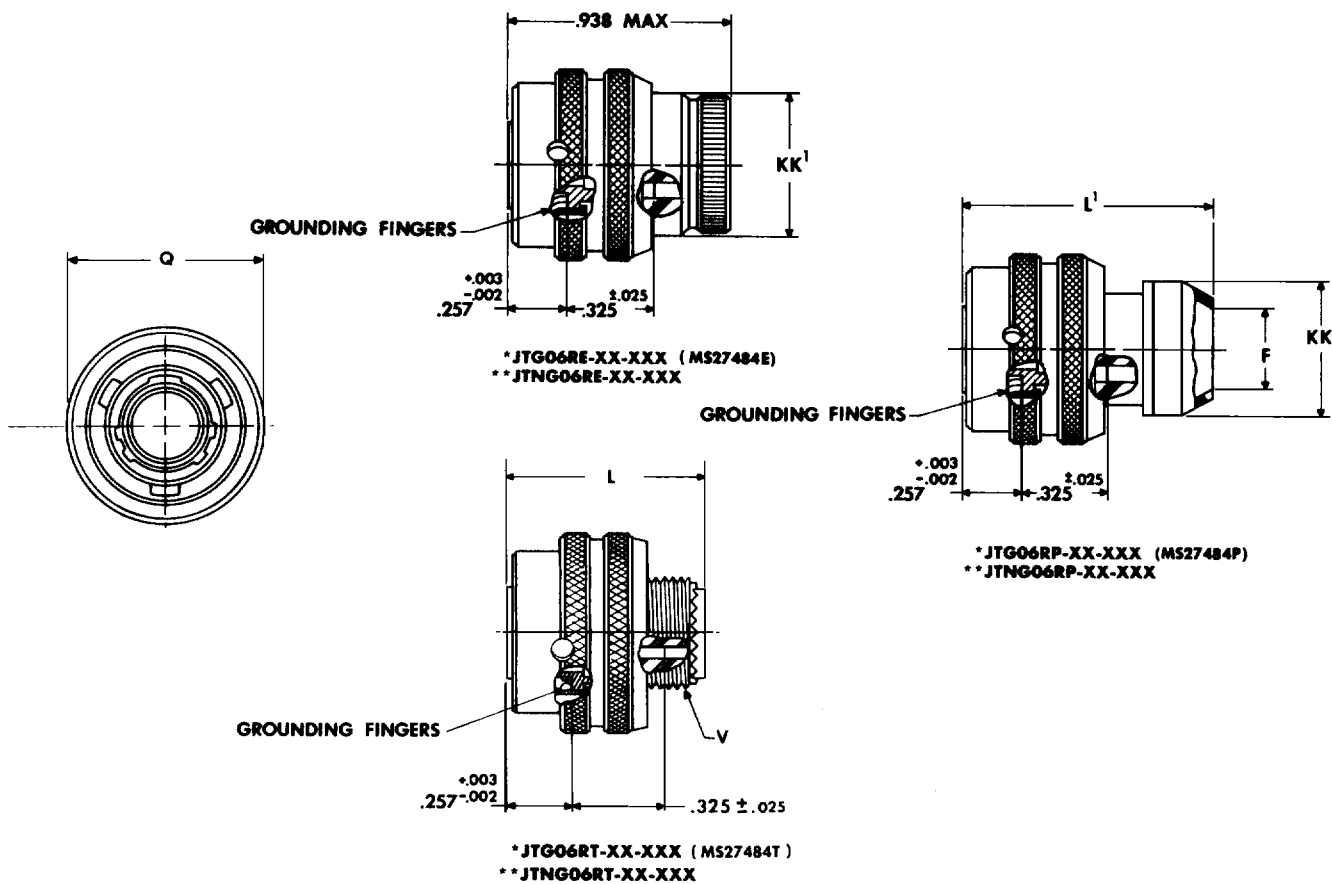

JTG06R (MS27484) — crimp straight plug (with grounding fingers)

* To complete order number see page 47.

** Clear iridite finish (gold color), N₂O₄ resistant, to complete order number see page 47.

| Shell Size | L Max. | L' Max. | Q Dia. Max. | KK Dia. Max. | KK' Max. | F Dia. | V Thread Modified | |
|------------|--------|---------|-------------|--------------|----------|--------|-------------------|---------------------|
| | | | | | | | Class 2A | Modified Major Dia. |
| 8 | .891 | 1.000 | .734 | .625 | .578 | .444 | .4375-28UNEF | .421- .417 |
| 10 | .891 | 1.000 | .844 | .750 | .703 | .558 | .5625-24UNEF | .542- .538 |
| 12 | .891 | 1.000 | 1.016 | .875 | .828 | .683 | .6875-24UNEF | .667- .663 |
| 14 | .891 | 1.000 | 1.141 | 1.000 | .953 | .808 | .8125-20UNEF | .791- .787 |
| 16 | .891 | 1.000 | 1.265 | 1.125 | 1.078 | .909 | .9375-20UNEF | .916- .912 |
| 18 | .891 | 1.000 | 1.391 | 1.250 | 1.203 | 1.034 | 1.0625-18UNEF | 1.034-1.030 |
| 20 | .891 | 1.000 | 1.500 | 1.375 | 1.328 | 1.159 | 1.1875-18UNEF | 1.158-1.154 |
| 22 | .891 | 1.000 | 1.625 | 1.500 | 1.453 | 1.284 | 1.3125-18UNEF | 1.283-1.279 |
| 24 | .891 | 1.062 | 1.750 | 1.625 | 1.578 | 1.409 | 1.4375-18UNEF | 1.408-1.404 |