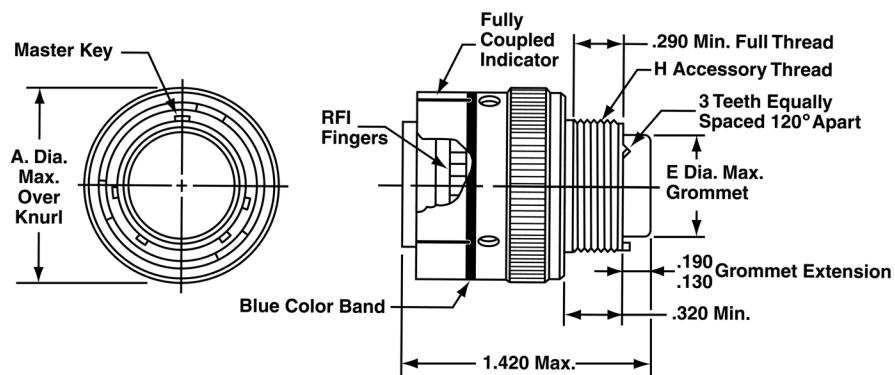

# Miniature Cylindrical MIL-C-83723, Series III Bayonet Coupling

## M83723/75 & 76 straight plug

## M83723/77 & 78 straight plug with RFI grounding

**Plug Shell,  
Bayonet Coupling**

**Military No.  
M83723/75 with socket contacts  
M83723/76 with pin contacts**

**Amphenol/Matrix No. MB36**

**Plug Shell, RFI Grounding,  
Bayonet Coupling**

**Military No.  
M83723/77 with socket contacts  
M83723/78 with pin contacts**

**Amphenol/Matrix No. MB38**

To complete order number see how to order, page 9.

Shell Size	A Dia. Max.	E Dia. Max.	H Accessory Thread Class 2A
8	.776	.305	.5000-20 UNF
10	.906	.405	.6250-24 UNEF
12	1.078	.531	.7500-20 UNEF
14	1.141	.665	.8750-20 UNEF
16	1.266	.790	1.0000-20 UNEF
18	1.375	.869	1.0625-18 UNEF
20	1.510	.994	1.1875-18 UNEF
22	1.625	1.119	1.3125-18 UNEF
24	1.760	1.244	1.4375-18 UNEF