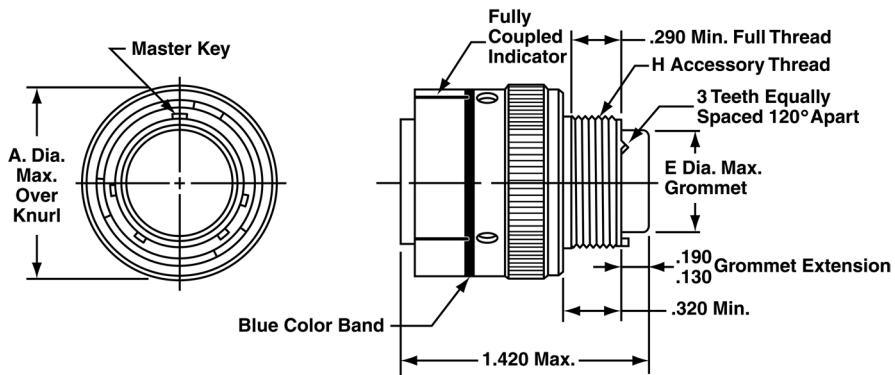

Miniature Cylindrical MIL-C-83723, Series III Bayonet Coupling

M83723/75 & 76 straight plug

M83723/77 & 78 straight plug with RFI grounding

**Plug Shell,
Bayonet Coupling**

**Military No.
M83723/75 with socket contacts
M83723/76 with pin contacts**

Amphenol/Matrix No. MB36