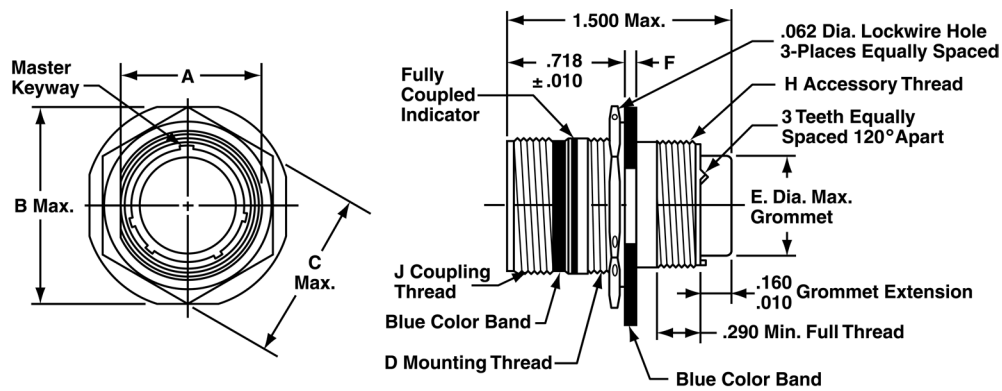

Miniature Cylindrical MIL-C-83723, Series III Threaded Coupling M83723/84 & 85 jam nut receptacle

Receptacle Shell, Single hole mount Jam Nut Receptacle,
Threaded Coupling

Military No. M83723/84 with socket contacts
M83723/85 with pin contacts
Amphenol/Matrix No. MT34

To complete order number see how to order, page 15.

| Shell Size | A ±.003 | B Max. | C Max. | D Mounting Thread | E Dia. Max. | F | H Accessory Thread Class 2A | J Mounting Thread Class 2A |
|------------|---------|--------|--------|-------------------|-------------|-----------|-----------------------------|----------------------------|
| 8 | .593 | .980 | .828 | .6250-20 UN | .305 | .137/.097 | .5000-20 UNF | .5625-24 UNEF |
| 10 | .718 | 1.104 | .953 | .7500-20 UNEF | .405 | .137/.097 | .6250-24 UNEF | .6875-24 UNEF |
| 12 | .905 | 1.291 | 1.140 | .9375-20 UNEF | .531 | .137/.097 | .7500-20 UNEF | .8750-20 UNEF |
| 14 | .968 | 1.391 | 1.250 | 1.0000-20 UNEF | .665 | .137/.097 | .8750-20 UNEF | .9375-20 UNEF |
| 16 | 1.093 | 1.516 | 1.329 | 1.1250-18 UNEF | .790 | .137/.097 | 1.0000-20 UNEF | 1.0625-18 UNEF |
| 18 | 1.217 | 1.641 | 1.455 | 1.2500-18 UNEF | .869 | .137/.097 | 1.0625-18 UNEF | 1.1875-18 UNEF |
| 20 | 1.342 | 1.766 | 1.642 | 1.3750-18 UNEF | .994 | .137/.097 | 1.1875-18 UNEF | 1.3125-18 UNEF |
| 22 | 1.467 | 1.954 | 1.705 | 1.5000-18 UNEF | 1.119 | .148/.128 | 1.3125-18 UNEF | 1.4375-18 UNEF |
| 24 | 1.592 | 2.079 | 1.892 | 1.6250-18 UNEF | 1.244 | .148/.128 | 1.4375-18 UNEF | 1.5625-18 UNEF |
| 28* | 1.840 | 2.330 | 2.145 | 1.8750-20 UN | 1.465 | .148/.128 | 1.7500-18 UNS | 1.8125-18 UN |

* Shell size 28 is not a MS connector; order by proprietary part number.

X-ON Electronics

Largest Supplier of Electrical and Electronic Components

Click to view similar products for [conesys](#) manufacturer: