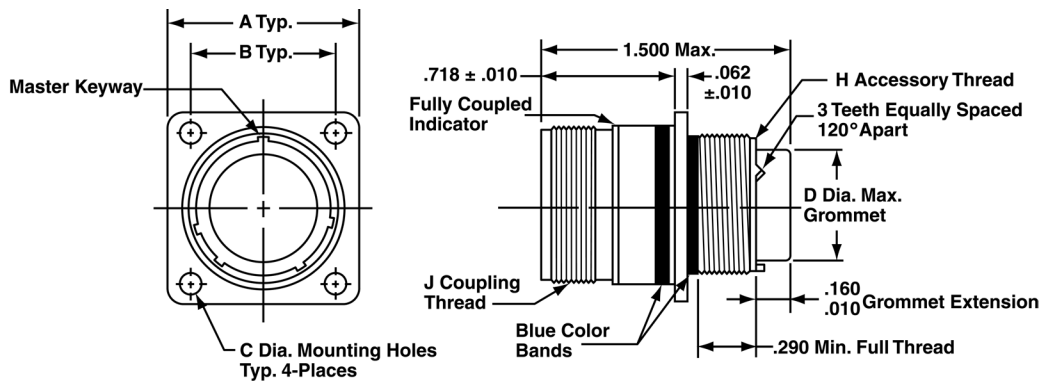

Miniature Cylindrical MIL-C-83723, Series III Threaded Coupling M83723/82 & 83 wall mounting receptacle

Receptacle Shell, Square Flange Wall Mount,
Threaded Coupling

Military No. M83723/82 with socket contacts
M83723/83 with pin contacts
Amphenol/Matrix No. MT30

To complete order number see how to order, page 15.

Shell Size	A ±.005	B ±.005	C Dia.	D Dia. Max.	H Accessory Thread Class 2A	J Coupling Thread Class 2B
8	.812	.594	.125/.116	.305	.5000-20 UNEF	.5625-24 UNEF
10	.937	.719	.125/.116	.405	.6250-24 UNEF	.6875-24 UNEF
12	1.031	.812	.125/.116	.531	.7500-20 UNEF	.8750-20 UNEF
14	1.125	.906	.125/.116	.665	.8750-20 UNEF	.9375-20 UNEF
16	1.250	.969	.125/.116	.790	1.0000-20 UNEF	1.0625-18 UNEF
18	1.343	1.062	.125/.116	.869	1.0625-18 UNEF	1.1875-18 UNEF
20	1.437	1.156	.125/.116	.994	1.1875-18 UNEF	1.3125-18 UNEF
22	1.562	1.250	.125/.116	1.119	1.3125-18 UNEF	1.4375-18 UNEF
24	1.703	1.375	.154/.145	1.244	1.4375-18 UNEF	1.5625-18 UNEF
28*	2.000	1.562	.154/.145	1.465	1.7500-18 UNS	1.8125-16 UN

* Shell size 28 is not a MS connector; order by proprietary part number.

X-ON Electronics

Largest Supplier of Electrical and Electronic Components

Click to view similar products for [conesys](#) manufacturer: