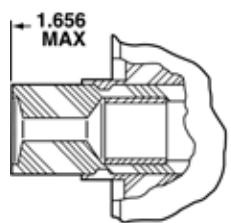

SJT06RT/SJTG06RT – Crimp

Straight Plug/Straight Plug (with grounding fingers)

PART #	Connector Type	Shell Style	Service Class	Shell Size & Insert Arrg	Contact Type	Alternate Positions	Special Variations
*To complete, see how to order pages 76-77.	SJT	06	RT	X-X	X	X	(XXX)
	SJTG	06	RT	X-X	X	X	(XXX)

***SJT06RT**

VIEW D ENLARGED FOR SIZE 8 COAXIAL USE ONLY

***SJTG06RT**

Shell Size	L Max	Q Dia. Max.	VThread	
			Class 2A UNEF (Plated)	Modified Major Dia.
8	1.219	.734	.4375-28	.421 – .417
10	1.219	.844	.5625-24	.542 – .538
12	1.219	1.016	.6875-24	.667 – .663
14	1.219	1.141	.8125-20	.791 – .787
16	1.219	1.265	.9375-20	.916 – .912
18	1.219	1.391	1.0625-18	1.034 – 1.030
20	1.219	1.500	1.1875-18	1.158 – 1.154
22	1.219	1.625	1.3125-18	1.283 – 1.279
24	1.258	1.750	1.4375-18	1.408 – 1.404