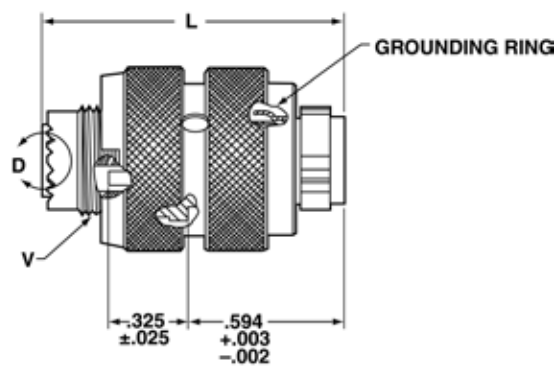

SJT06RT/SJTG06RT – Crimp

Straight Plug/Straight Plug (with grounding fingers)

PART #	Connector Type	Shell Style	Service Class	Shell Size & Insert Arrg	Contact Type	Alternate Positions	Special Variations
*To complete, see how to order pages 76-77.	SJT	06	RT	X-X	X	X	(XXX)
	SJTG	06	RT	X-X	X	X	(XXX)

***SJT06RT**

VIEW D ENLARGED FOR SIZE 8 COAXIAL USE ONLY

***SJTG06RT**

Shell Size	L Max	Q Dia. Max.	VThread	
			Class 2A UNEF (Plated)	Modified Major Dia.
8	1.219	.734	.4375-28	.421 – .417
10	1.219	.844	.5625-24	.542 – .538
12	1.219	1.016	.6875-24	.667 – .663
14	1.219	1.141	.8125-20	.791 – .787
16	1.219	1.265	.9375-20	.916 – .912
18	1.219	1.391	1.0625-18	1.034 – 1.030
20	1.219	1.500	1.1875-18	1.158 – 1.154
22	1.219	1.625	1.3125-18	1.283 – 1.279
24	1.258	1.750	1.4375-18	1.408 – 1.404

All dimensions for reference only.

X-ON Electronics

Largest Supplier of Electrical and Electronic Components

Click to view similar products for [Circular MIL Spec Connector](#) category:

Click to view products by [Amphenol](#) manufacturer: