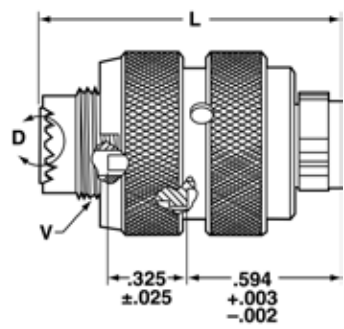

SJT06RT/SJTG06RT – Crimp

Straight Plug/Straight Plug (with grounding fingers)

PART #	Connector Type	Shell Style	Service Class	Shell Size & Insert Arrg	Contact Type	Alternate Positions	Special Variations
*To complete, see how to order pages 76-77.	SJT	06	RT	X-X	X	X	(XXX)
	SJTG	06	RT	X-X	X	X	(XXX)

***SJT06RT**

VIEW D ENLARGED FOR SIZE 8 COAXIAL USE ONLY

***SJTG06RT**

Shell Size	L Max	Q Dia. Max.	VThread	
			Class 2A UNEF (Plated)	Modified Major Dia.
8	1.219	.734	.4375-28	.421 – .417
10	1.219	.844	.5625-24	.542 – .538
12	1.219	1.016	.6875-24	.667 – .663
14	1.219	1.141	.8125-20	.791 – .787
16	1.219	1.265	.9375-20	.916 – .912
18	1.219	1.391	1.0625-18	1.034 – 1.030
20	1.219	1.500	1.1875-18	1.158 – 1.154
22	1.219	1.625	1.3125-18	1.283 – 1.279
24	1.258	1.750	1.4375-18	1.408 – 1.404

All dimensions for reference only.

X-ON Electronics

Largest Supplier of Electrical and Electronic Components

Click to view similar products for [Circular MIL Spec Connector](#) category:

Click to view products by [Amphenol](#) manufacturer: