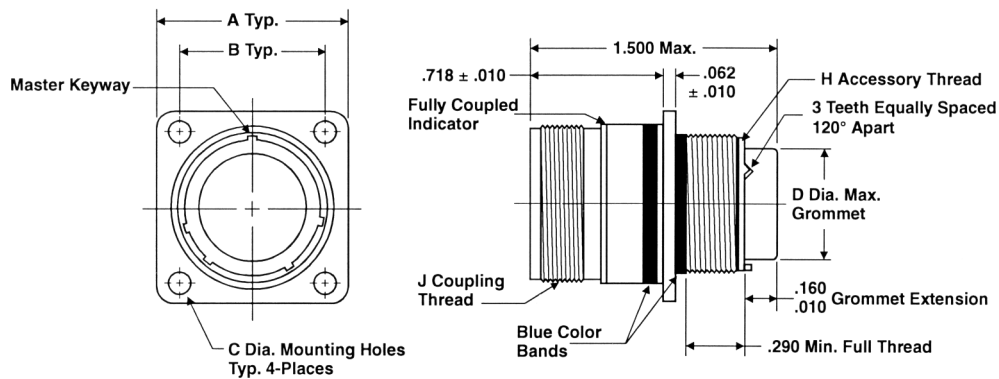

# Miniature Cylindrical MIL-C-83723, Series III Threaded Coupling M83723/82 & 83 wall mounting receptacle

Receptacle Shell, Square Flange Wall Mount,  
Threaded Coupling

Military No. M83723/82 with socket contacts  
M83723/83 with pin contacts  
Amphenol/Matrix No. MT30

To complete order number see how to order, page 15.

Shell Size	A ±.005	B ±.005	C Dia.	D Dia. Max.	H Accessory Thread Class 2A	J Coupling Thread Class 2B
8	.812	.594	.125/.116	.305	.5000-20 UNEF	.5625-24 UNEF
10	.937	.719	.125/.116	.405	.6250-24 UNEF	.6875-24 UNEF
12	1.031	.812	.125/.116	.531	.7500-20 UNEF	.8750-20 UNEF
14	1.125	.906	.125/.116	.665	.8750-20 UNEF	.9375-20 UNEF
16	1.250	.969	.125/.116	.790	1.0000-20 UNEF	1.0625-18 UNEF
18	1.343	1.062	.125/.116	.869	1.0625-18 UNEF	1.1875-18 UNEF
20	1.437	1.156	.125/.116	.994	1.1875-18 UNEF	1.3125-18 UNEF
22	1.562	1.250	.125/.116	1.119	1.3125-18 UNEF	1.4375-18 UNEF
24	1.703	1.375	.154/.145	1.244	1.4375-18 UNEF	1.5625-18 UNEF
28*	2.000	1.562	.154/.145	1.465	1.7500-18 UNS	1.8125-16 UN

\* Shell size 28 is not a MS connector; order by proprietary part number.