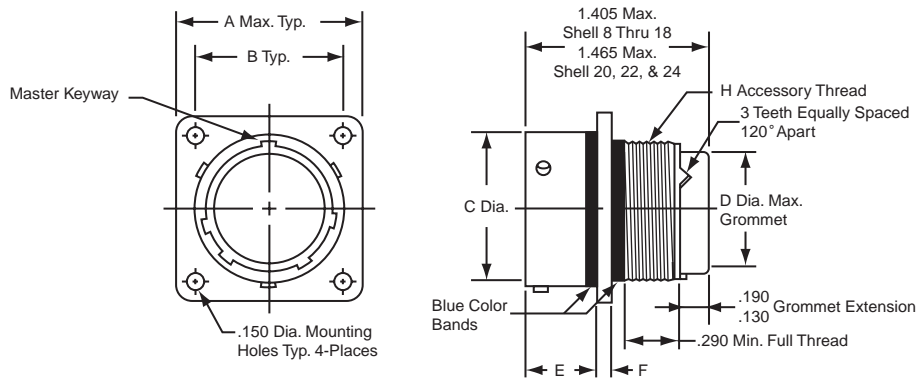

# Miniature Cylindrical MIL-C-26482, Series 2 MS3472 wall mounting receptacle with wide flange

Receptacle Shell, Wall Mount with Wide Flange,  
Bayonet Coupling

Military No. MS3472  
Amphenol/Matrix No. MB11

To complete order number see how to order, page 14.

Shell Size	A Max.	B ±.005	C Dia. ±.003	D Dia. Max.	E	F ±.016	H Thread Class 2A
8	1.065	.734	.471	.305	.493/.462	.062	.5000-20 UNF
10	1.141	.812	.588	.405	.493/.462	.062	.6250-24 UNEF
12	1.266	.938	.748	.531	.493/.462	.062	.7500-20 UNEF
14	1.360	1.031	.873	.665	.493/.462	.062	.8750-20 UNEF
16	1.453	1.125	.998	.790	.493/.462	.062	1.0000-20 UNEF
18	1.532	1.203	1.123	.869	.493/.462	.062	1.0625-18 UNEF
20	1.688	1.297	1.248	.994	.587/.556	.094	1.1875-18 UNEF
22	1.766	1.375	1.373	1.119	.587/.556	.094	1.3125-18 UNEF
24	1.891	1.500	1.498	1.244	.620/.589	.094	1.4375-18 UNEF