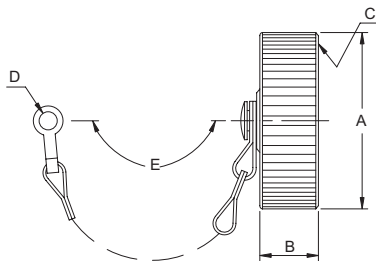

### Accessories Dimension

#### Plug Protection Cap MS25042

Part Number	Size	Ø A Max	Ø B Max	C Thread 2A	Ø D -0.3	E Approx
MS25042-10D	10S,10SL	18.5	17.2	5/8-24 NEF	4.2	102
MS25042-12D	12S,12	20.4	21.4	3/4-20 NEF	4.2	114
MS25042-14D	14S,14	23.6	21.4	7/8-20 NEF	4.2	114
MS25042-16D	16S,16	26.0	21.4	1-20 NEF	4.2	114
MS25042-18D	18	29.9	21.4	1/8-18 NEF	4.2	114
MS25042-20D	20	33.1	21.4	1/4-18 NEF	4.2*	127
MS25042-22D	22	36.2	21.4	3/8-18 NEF	4.2*	127
MS25042-24D	24	39.4	21.4	1/2-18 NEF	4.2*	140
MS25042-28D	28	45.7	21.4	3/4-18 NS	4.2*	197
MS25042-32D	32	52.0	21.4	2-18 NS	4.2**	197
MS25042-36D	36	59.0	21.4	1/4-16 UN	4.2**	197

These externally threaded metal dust caps are used to protect the MS3106 and MS3108 plugs.

Material is aluminum alloy. They are furnished with sash chains and are available with bead chains.

Optional termination holes are also available. (\*5.0)(\*\*5.8)

#### Receptacle Protection Cap MS25043

Part Number	Size	Ø A Max	Ø B Max	C Thread 2A	Ø D -0.3	E Approx
MS25043-10D	10S,10SL	20.2	15.8	5/8-24 NEF	4.2	102
MS25043-12D	12S,12	23.4	15.8	3/4-20 NEF	4.2	114
MS25043-14D	14S,14	27.9	15.8	7/8-20 NEF	4.2	114
MS25043-16D	16S,16	29.8	15.8	1-20 NEF	4.2	114
MS25043-18D	18	32.2	15.8	1 1/8-18 NEF	4.2	114
MS25043-20D	20	36.3	15.8	1 1/4-18 NEF	4.2	127
MS25043-22D	22	39.9	15.8	1 3/8-18 NEF	4.2	127
MS25043-24D	24	43.7	15.8	1 1/2-18 NEF	4.2*	140
MS25043-28D	28	50.0	15.8	1 3/4-18 NS	4.2*	197
MS25043-32D	32	56.5	15.8	?2-18 NS	4.2**	197
MS25043-36D	36	61.5	15.8	2 1/4-16 UN	4.2**	197