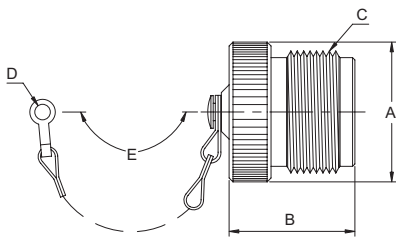

Amphenol MIL-C-5015 Connectors

MS Series

Accessories Dimension

Plug Protection Cap MS25042

Part Number	Size	Ø A Max	Ø B Max	C Thread 2A	Ø D -0.3	E Approx
MS25042-10D	10S,10SL	18.5	17.2	5/8-24 NEF	4.2	102
MS25042-12D	12S,12	20.4	21.4	3/4-20 NEF	4.2	114
MS25042-14D	14S,14	23.6	21.4	7/8-20 NEF	4.2	114
MS25042-16D	16S,16	26.0	21.4	1-20 NEF	4.2	114
MS25042-18D	18	29.9	21.4	1/8-18 NEF	4.2	114
MS25042-20D	20	33.1	21.4	1/4-18 NEF	4.2*	127
MS25042-22D	22	36.2	21.4	3/8-18 NEF	4.2*	127
MS25042-24D	24	39.4	21.4	1/2-18 NEF	4.2*	140
MS25042-28D	28	45.7	21.4	3/4-18 NS	4.2*	197
MS25042-32D	32	52.0	21.4	2-18 NS	4.2**	197
MS25042-36D	36	59.0	21.4	1/4-16 UN	4.2**	197

These externally threaded metal dust caps are used to protect the MS3106 and MS3108 plugs.

Material is aluminum alloy. They are furnished with sash chains and are available with bead chains.

Optional termination holes are also available. (*5.0)(**5.8)

Receptacle Protection Cap MS25043

Part Number	Size	Ø A Max	Ø B Max	C Thread 2A	Ø D -0.3	E Approx
MS25043-10D	10S,10SL	20.2	15.8	5/8-24 NEF	4.2	102
MS25043-12D	12S,12	23.4	15.8	3/4-20 NEF	4.2	114
MS25043-14D	14S,14	27.9	15.8	7/8-20 NEF	4.2	114
MS25043-16D	16S,16	29.8	15.8	1-20 NEF	4.2	114
MS25043-18D	18	32.2	15.8	1 1/8-18 NEF	4.2	114
MS25043-20D	20	36.3	15.8	1 1/4-18 NEF	4.2	127
MS25043-22D	22	39.9	15.8	1 3/8-18 NEF	4.2	127
MS25043-24D	24	43.7	15.8	1 1/2-18 NEF	4.2*	140
MS25043-28D	28	50.0	15.8	1 3/4-18 NS	4.2*	197
MS25043-32D	32	56.5	15.8	?2-18 NS	4.2**	197
MS25043-36D	36	61.5	15.8	2 1/4-16 UN	4.2**	197

These internally threaded metal dust caps are used to protect MS3100, MS3101 and MS3102 receptacles.

Metal is aluminum alloy. They are furnished with sash chains and are available with bead chains.

Optional termination holes are also available. (*4.58)(**5.00)