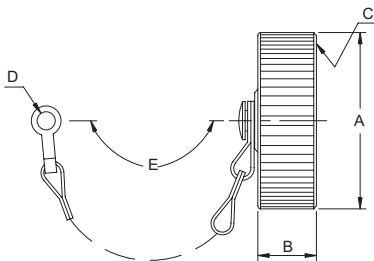

Amphenol MIL-C-5015 Connectors

MS Series

Accessories Dimension

Plug Protection Cap MS25042

Part Number	Size	Ø A Max	Ø B Max	C Thread 2A	Ø D -0.3	E Approx
MS25042-10D	10S,10SL	18.5	17.2	5/8-24 NEF	4.2	102
MS25042-12D	12S,12	20.4	21.4	3/4-20 NEF	4.2	114
MS25042-14D	14S,14	23.6	21.4	7/8-20 NEF	4.2	114
MS25042-16D	16S,16	26.0	21.4	1-20 NEF	4.2	114
MS25042-18D	18	29.9	21.4	1/8-18 NEF	4.2	114
MS25042-20D	20	33.1	21.4	1/4-18 NEF	4.2*	127
MS25042-22D	22	36.2	21.4	3/8-18 NEF	4.2*	127
MS25042-24D	24	39.4	21.4	1/2-18 NEF	4.2*	140
MS25042-28D	28	45.7	21.4	3/4-18 NS	4.2*	197
MS25042-32D	32	52.0	21.4	2-18 NS	4.2**	197
MS25042-36D	36	59.0	21.4	1/4-16 UN	4.2**	197

These externally threaded metal dust caps are used to protect the MS3106 and MS3108 plugs.

Material is aluminum alloy. They are furnished with sash chains and are available with bead chains.

Optional termination holes are also available. (*5.0)(**5.8)

Receptacle Protection Cap MS25043

Part Number	Size	Ø A Max	Ø B Max	C Thread 2A	Ø D -0.3	E Approx
MS25043-10D	10S,10SL	20.2	15.8	5/8-24 NEF	4.2	102
MS25043-12D	12S,12	23.4	15.8	3/4-20 NEF	4.2	114
MS25043-14D	14S,14	27.9	15.8	7/8-20 NEF	4.2	114
MS25043-16D	16S,16	29.8	15.8	1-20 NEF	4.2	114
MS25043-18D	18	32.2	15.8	1 1/8-18 NEF	4.2	114
MS25043-20D	20	36.3	15.8	1 1/4-18 NEF	4.2	127
MS25043-22D	22	39.9	15.8	1 3/8-18 NEF	4.2	127
MS25043-24D	24	43.7	15.8	1 1/2-18 NEF	4.2*	140
MS25043-28D	28	50.0	15.8	1 3/4-18 NS	4.2*	197
MS25043-32D	32	56.5	15.8	?2-18 NS	4.2**	197
MS25043-36D	36	61.5	15.8	2 1/4-16 UN	4.2**	197

These internally threaded metal dust caps are used to protect MS3100, MS3101 and MS3102 receptacles.

Metal is aluminum alloy. They are furnished with sash chains and are available with bead chains.

Optional termination holes are also available. (*4.58)(**5.00)