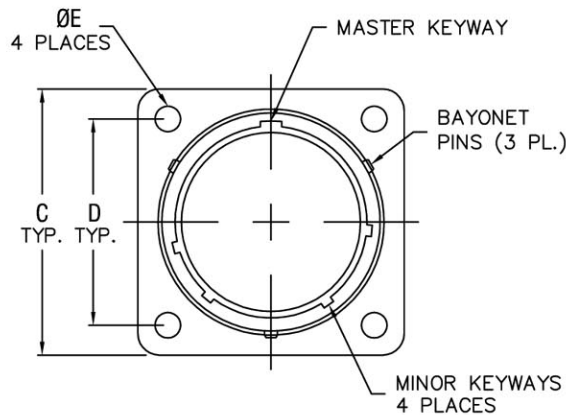

M83723/71

FLANGE MOUNT RECEPTACLE: SOCKET
 CLASSES A, G, R, W IAW MIL-C-83723
 SEE PAGE 10 FOR ORDERING INFORMATION

M83723/72

FLANGE MOUNT RECEPTACLE: PIN
 CLASSES A, G, R, W IAW MIL-C-83723
 SEE PAGE 10 FOR ORDERING INFORMATION

DC50

FLANGE MOUNT RECEPTACLE: SOCKET
 CLASSES - (DASH), W, S, R, G, E IAW BAN 7025
 SEE PAGE 11 FOR ORDERING INFORMATION

DC51

FLANGE MOUNT RECEPTACLE: PIN
 CLASSES - (DASH), W, S, R, G, E IAW BAN 7025
 SEE PAGE 11 FOR ORDERING INFORMATION

• DIMENSIONS ARE IN INCHES. (DIMENSIONS IN PARENTHESES ARE IN MILLIMETERS).

SHELL SIZE	ØA MAX.	B THREAD CLASS 2A	C	D	ØE
8	.561 (14.25)	.500-20 UNF	.812 (20.62)	.594 (15.09)	.120 (3.05)
10	.696 (17.68)	.625-24 UNEF	.937 (23.80)	.719 (18.26)	.120 (3.05)
12	.875 (22.23)	.750-20 UNEF	1.031 (26.19)	.812 (20.62)	.120 (3.05)
14	.935 (23.75)	.875-20 UNEF	1.125 (28.58)	.906 (23.01)	.120 (3.05)
16	1.062 (26.97)	1.000-20 UNEF	1.250 (31.75)	.969 (24.61)	.120 (3.05)
18	1.187 (30.15)	1.0625-18 UNEF	1.343 (34.11)	1.062 (26.97)	.120 (3.05)
20	1.312 (33.32)	1.1875-18 UNEF	1.437 (36.50)	1.156 (29.36)	.120 (3.05)
22	1.437 (36.50)	1.3125-18 UNEF	1.562 (39.67)	1.250 (31.75)	.120 (3.05)
24	1.562 (39.67)	1.4375-18 UNEF	1.703 (43.26)	1.375 (34.93)	.149 (3.78)