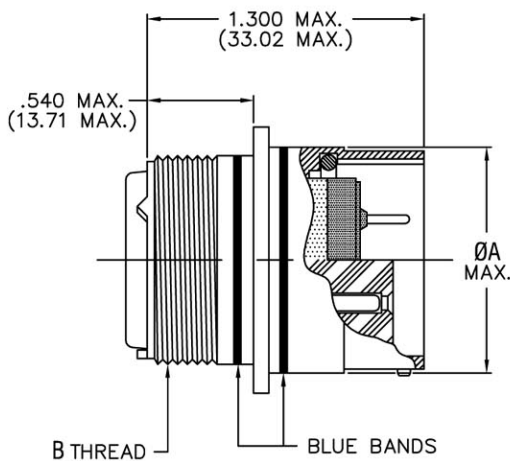

M83723/71

FLANGE MOUNT RECEPTACLE: SOCKET
 CLASSES A, G, R, W IAW MIL-C-83723
 SEE PAGE 10 FOR ORDERING INFORMATION

M83723/72

FLANGE MOUNT RECEPTACLE: PIN
 CLASSES A, G, R, W IAW MIL-C-83723
 SEE PAGE 10 FOR ORDERING INFORMATION

DC50

FLANGE MOUNT RECEPTACLE: SOCKET
 CLASSES - (DASH), W, S, R, G, E IAW BAN 7025
 SEE PAGE 11 FOR ORDERING INFORMATION

DC51

FLANGE MOUNT RECEPTACLE: PIN
 CLASSES - (DASH), W, S, R, G, E IAW BAN 7025
 SEE PAGE 11 FOR ORDERING INFORMATION

• DIMENSIONS ARE IN INCHES. (DIMENSIONS IN PARENTHESES ARE IN MILLIMETERS).

SHELL SIZE	ØA MAX.	B THREAD CLASS 2A	C	D	ØE
8	.561 (14.25)	.500-20 UNF	.812 (20.62)	.594 (15.09)	.120 (3.05)
10	.696 (17.68)	.625-24 UNEF	.937 (23.80)	.719 (18.26)	.120 (3.05)
12	.875 (22.23)	.750-20 UNEF	1.031 (26.19)	.812 (20.62)	.120 (3.05)
14	.935 (23.75)	.875-20 UNEF	1.125 (28.58)	.906 (23.01)	.120 (3.05)
16	1.062 (26.97)	1.000-20 UNEF	1.250 (31.75)	.969 (24.61)	.120 (3.05)
18	1.187 (30.15)	1.0625-18 UNEF	1.343 (34.11)	1.062 (26.97)	.120 (3.05)
20	1.312 (33.32)	1.1875-18 UNEF	1.437 (36.50)	1.156 (29.36)	.120 (3.05)
22	1.437 (36.50)	1.3125-18 UNEF	1.562 (39.67)	1.250 (31.75)	.120 (3.05)
24	1.562 (39.67)	1.4375-18 UNEF	1.703 (43.26)	1.375 (34.93)	.149 (3.78)