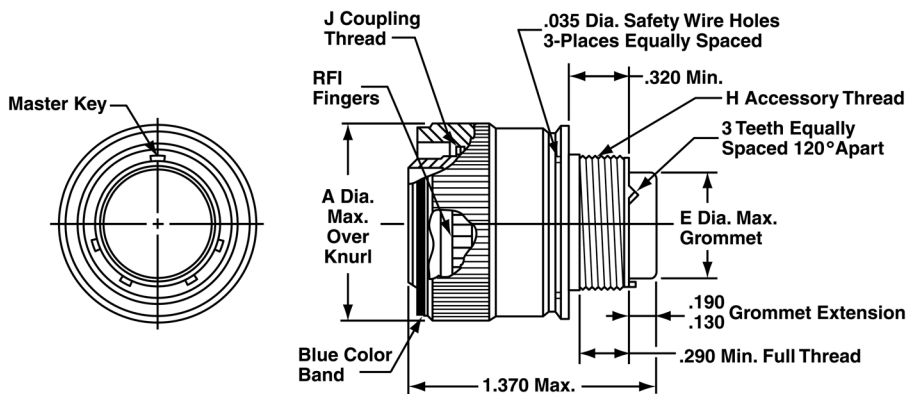

Miniature Cylindrical MIL-C-83723, Series III Threaded Coupling

M83723/86 & 87 straight plug

M83723/91 & 92 straight plug with RFI grounding

**Plug Shell,
Threaded Coupling**

Military No.
M83723/86 with socket contacts
M83723/87 with pin contacts
Amphenol/Matrix No. MT36

**Plug Shell, RFI Grounding,
Threaded Coupling**

Military No.
M83723/91 with socket contacts
M83723/92 with pin contacts
Amphenol/Matrix No. MT38

To complete order number see how to order, page 15.

Shell Size	A Dia. Max.	E Dia. Max.	H Accessory Thread Class 2A	J Coupling Thread Class 2B
8	.756	.305	.5000-20 UNF	.5625-24 UNEF
10	.906	.405	.6250-24 UNEF	.6875-24 UNEF
12	1.078	.531	.7500-20 UNEF	.8750-20 UNEF
14	1.141	.665	.8750-20 UNEF	.9375-20 UNEF
16	1.266	.790	1.0000-20 UNEF	1.0625-18 UNEF
18	1.375	.869	1.0625-18 UNEF	1.1875-18 UNEF
20	1.510	.994	1.1875-18 UNEF	1.3125-18 UNEF
22	1.625	1.119	1.3125-18 UNEF	1.4375-18 UNEF
24	1.760	1.244	1.4375-18 UNEF	1.5625-18 UNEF
28*	2.050	1.465	1.7500-18 UNS	1.8125-18 UN

* Shell size 28 is not a MS connector; order by proprietary part number.

X-ON Electronics

Largest Supplier of Electrical and Electronic Components

Click to view similar products for [conesys](#) manufacturer: