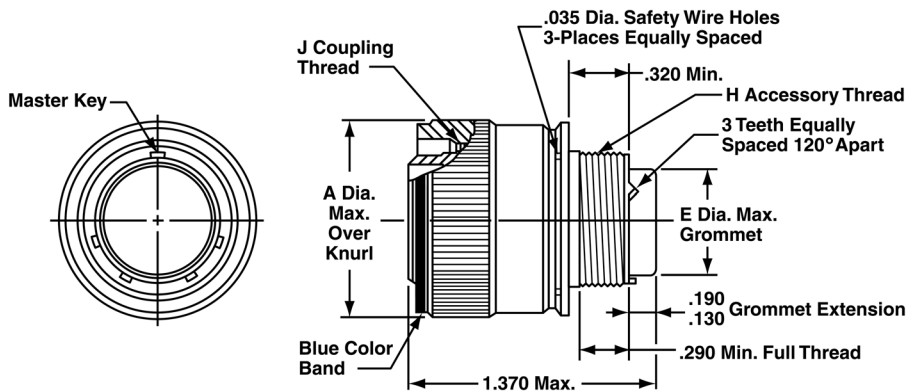

Miniature Cylindrical MIL-C-83723, Series III Threaded Coupling

M83723/86 & 87 straight plug

M83723/91 & 92 straight plug with RFI grounding

**Plug Shell,
Threaded Coupling**

Military No.
M83723/86 with socket contacts
M83723/87 with pin contacts
Amphenol/Matrix No. MT36

**Plug Shell, RFI Grounding,
Threaded Coupling**

Military No.
M83723/91 with socket contacts
M83723/92 with pin contacts
Amphenol/Matrix No. MT38

To complete order number see how to order, page 15.

Shell Size	A Dia. Max.	E Dia. Max.	H Accessory Thread Class 2A	J Coupling Thread Class 2B
8	.756	.305	.5000-20 UNF	.5625-24 UNEF
10	.906	.405	.6250-24 UNEF	.6875-24 UNEF
12	1.078	.531	.7500-20 UNEF	.8750-20 UNEF
14	1.141	.665	.8750-20 UNEF	.9375-20 UNEF
16	1.266	.790	1.0000-20 UNEF	1.0625-18 UNEF
18	1.375	.869	1.0625-18 UNEF	1.1875-18 UNEF
20	1.510	.994	1.1875-18 UNEF	1.3125-18 UNEF
22	1.625	1.119	1.3125-18 UNEF	1.4375-18 UNEF
24	1.760	1.244	1.4375-18 UNEF	1.5625-18 UNEF
28*	2.050	1.465	1.7500-18 UNS	1.8125-18 UN

* Shell size 28 is not a MS connector; order by proprietary part number.

X-ON Electronics

Largest Supplier of Electrical and Electronic Components

Click to view similar products for [conesys](#) manufacturer: