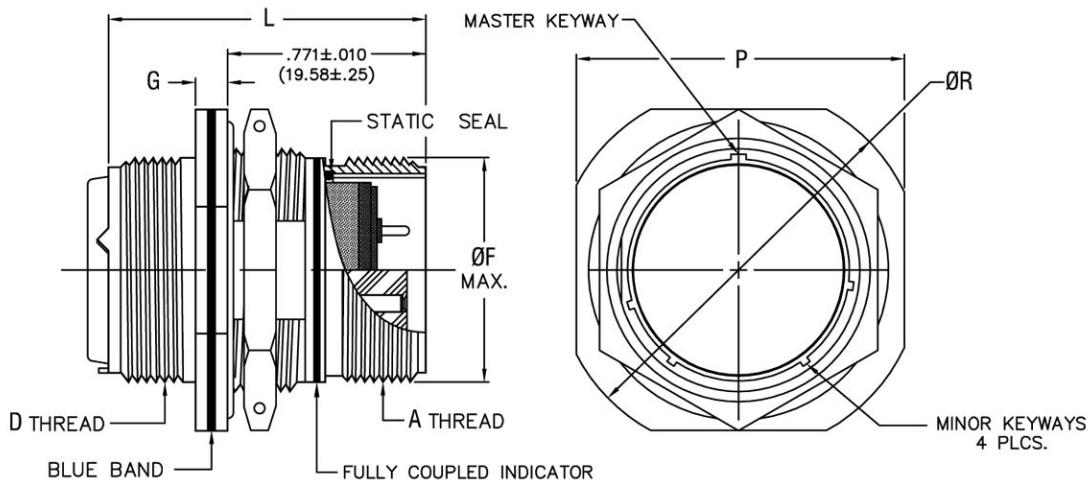

## JT59

JAM NUT RECEPTACLE: PIN  
 CLASSES - (DASH), J, S, W  
 SEE PAGE 17 FOR ORDERING INFORMATION

- DIMENSIONS ARE IN INCHES. (DIMENSIONS IN PARENTHESIS ARE IN MILLIMETERS).
- M83723 CLASS "N & S" CONNECTORS HAVE 360° CIRCUMFERENTIAL REAR ACCESSORY TEETH. ALL OTHER JAM-NUT RECEPTACLES ARE TO HAVE 3 REAR ACCESSORY TEETH AS SHOWN.

SHELL SIZE	A THREAD CLASS 2A	D THREAD CLASS 2A	ØF MAX.	G MAX.	P MAX.	R MAX.	L MAX.	
							ALL OTHERS	83723 CLASS S
8	.562-24 UNEF	.500-20 UNEF	.562 (14.27)	.137 (3.48)	.980 (24.89)	1.078 (27.38)	1.240 (31.50)	1.340 (34.04)
10	.688-24 UNEF	.625-24 UNEF	.696 (17.68)	.137 (3.48)	1.104 (28.04)	1.192 (30.28)	1.240 (31.50)	1.340 (34.04)
12	.875-20 UNEF	.750-20 UNEF	.875 (22.23)	.137 (3.48)	1.291 (32.79)	1.380 (35.05)	1.240 (31.50)	1.340 (34.04)
14	.938-20 UNEF	.875-20 UNEF	.936 (23.77)	.137 (3.48)	1.391 (35.33)	1.561 (39.65)	1.240 (31.50)	1.340 (34.04)
16	1.062-18 UNEF	1.000-20 UNEF	1.062 (26.97)	.137 (3.48)	1.516 (38.51)	1.641 (41.68)	1.240 (31.50)	1.340 (34.04)
18	1.188-18 UNEF	1.062-18 UNEF	1.187 (30.15)	.137 (3.48)	1.641 (41.68)	1.766 (44.86)	1.240 (31.50)	1.340 (34.04)
20	1.312-18 UNEF	1.188-18 UNEF	1.312 (33.32)	.137 (3.48)	1.766 (44.86)	1.954 (49.63)	1.240 (31.50)	1.340 (34.04)
22	1.438-18 UNEF	1.312-18 UNEF	1.437 (36.50)	.148 (3.76)	1.954 (49.63)	2.078 (52.78)	1.240 (31.50)	1.340 (34.04)
24	1.562-18 UNEF	1.438-18 UNEF	1.562 (39.67)	.168 (4.27)	2.079 (52.81)	2.182 (55.42)	1.240 (31.50)	1.340 (34.04)