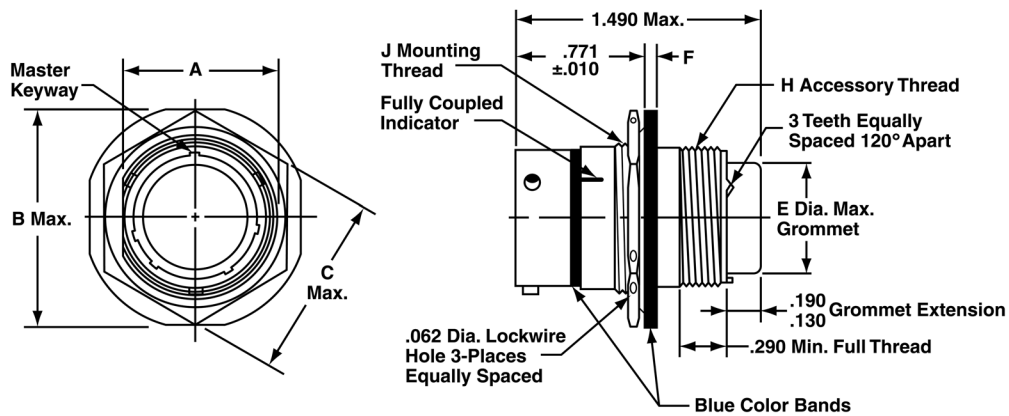

Miniature Cylindrical MIL-C-83723, Series III Bayonet Coupling M83723/73 & 74 jam nut receptacle

Receptacle Shell, Single Hole Mount Jam Nut,
Bayonet Coupling

Military No. M83723/73 with socket contacts
M83723/74 with pin contacts
Amphenol/Matrix No. MB34

To complete order number see how to order for bayonet coupling connectors, page 9.

Shell Size	A	B Max.	C Max.	D Dia.	E Dia. Max.	F	H Accessory Thread Class 2A	J Mounting Thread Class 2A
8	.596/.590	.979	.829	.536/.531	.305	.137/.097	.5000-20 UNF	.6250-20 UN
10	.721/.715	1.104	.954	.659/.654	.405	.137/.097	.6250-24 UNEF	.7500-20 UNEF
12	.908/.902	1.291	1.142	.829/.824	.531	.113/.097	.7500-20 UNEF	.9375-20 UNEF
14	.971/.965	1.391	1.205	.898/.893	.665	.137/.097	.8750-20 UNEF	1.0000-20 UNEF
16	1.096/1.090	1.516	1.329	1.025/1.020	.790	.137/.097	1.0000-20 UNEF	1.1250-20 UN
18	1.220/1.214	1.641	1.455	1.131/1.126	.869	.137/.097	1.0625-18 UNEF	1.2500-18 UNEF
20	1.345/1.339	1.766	1.579	1.256/1.251	.994	.137/.097	1.1875-18 UNEF	1.3750-18 UNEF
22	1.470/1.464	1.954	1.705	1.381/1.376	1.119	.169/.128	1.3125-18 UNEF	1.5000-20 UNEF
24	1.595/1.589	2.079	1.829	1.506/1.501	1.244	.168/.128	1.4375-18 UNEF	1.6250-18 UNEF