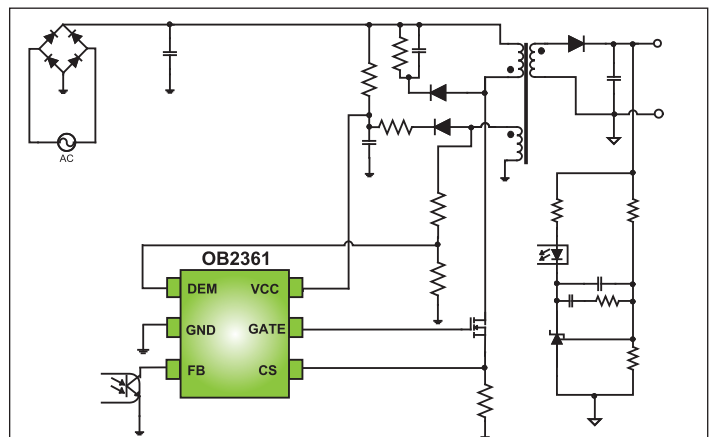

High efficiency, adaptive multi-mode PWM Controller

Description:

OB2361 is a high performance adaptive multi-mode PWM controller, for flyback application. It is optimized to achieve high efficiency in the universal input range and all loading with effective system cost.

At full loading, the IC operates in fixed frequency (52KHz) CCM mode in the low line input voltage and it operates in QR mode in high line input voltage.

Applications:

- Power Adapter and Open-frame SMPS
- Set-Top Box Power Supplies
- Notebook/DVD

Features:

- Multi-Mode Operation:
  - At Full Loading, Fixed Frequency (52KHz) CCM Operation at Low Line and QR Mode Operation at High Line Input
  - Quasi-Resonant Operation at Loading ranges from Medium to full loading
  - Pulse Frequency Modulation (PFM) Operation at Light Load
  - Burst Mode at No Load
- Adaptive Frequency Shuffling at Fixed Frequency CCM Mode
- Slope Compensation at Fixed Frequency CCM Mode
- 4ms Soft-start
- Over Load Protection
- Over Current Protection
- Pin Open/Short Protection
- Output Over Voltage Protection
- Available in SOT23-6 packages, RoHS compliant

Typical Application: