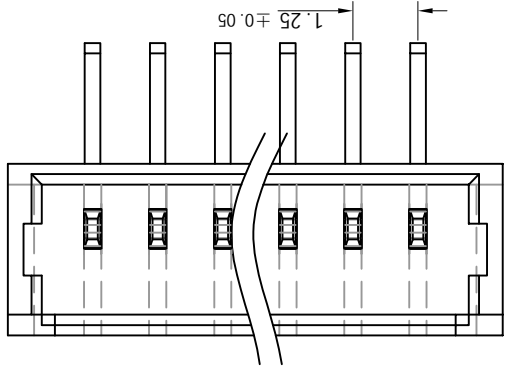

客户确认

日期

TOLERANCE TABLE

±0.25	.0
±0.15	.00
±0.05	.000

核准:

业务:

制图:

Julii-Liu

日期:

2015-04-25

核准:

业务:

制图:

Julii-Liu

日期:

2015-04-25

日期:

日期:

日期:

深圳市灿科盟实业有限公司

CHANKMENT INDUSTYCO., LTD

品名规格: 1251R-XP 弯针 闭口

产品型号: / 样品编号: /

单位: mm 比例: /

图纸编号: Ckmtw-1251-0032 版本: A JLX0