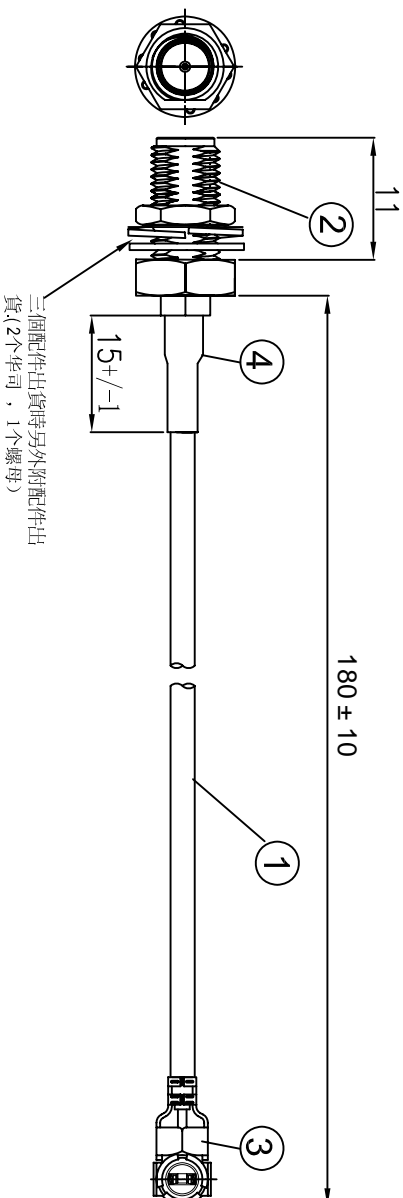

REVISONS			
REV/	NUMBER	DESCRIPTION	DATE
A		DESIGN	

ITEM NO.	PART NUMBER	DESCRIPTION	QTY.
④	套管	黑色热缩套管, OD:2.0MM	AS
③	端子	高仿I-PEX, 1.13端子, 镀金	1
②	接头	SMA母头内孔, 分体, 13牙, 镀金	1
①	同轴线	RF 1.13灰色线, OD:1.13mm	AS

金航标电子有限公司

- NOTES:
- ELECTRICAL:
 - VOLTAGE RATING:DCV 300V 10MS
 - CONDUCTANCE RESISTANCE:3.0 OHM/MAX.
 - INSULATION RESISTANCE: 5.0M OHM/MIN.
 - THE CABLE SHOULD BE 100% ELECTRICAL TEST
 - IT SHOULD BE NO ANY OPENS/SHORT, MISWIRING AND INTERMITTENT FAILURES
 - MATERIAL:
 - SEE TABLE
 - MECHANICAL:
 - SMA PULL FORCE: 12.0KGS.
 - ALL COMPONENTS ARE ROHS COMPLIANT.

ALL DIMENSION ARE IN MM		DRAWN	DATE	TITLE	
COMPUTER GENERATED IN SOLIDWORKS		Janny	2018/05/04	RF CABLE	
DO NOT SCALE THIS DRAWING		ENG.		I-PEX 1.13 TO SMA / F L=180MM	
PROJECTION		MFG.		SIZE	REV
GENERAL TOLERANCE FOR ANGLES ± 1° ± 0.3 ± 0.25 ± 0.150		Q.A.		Number	Number