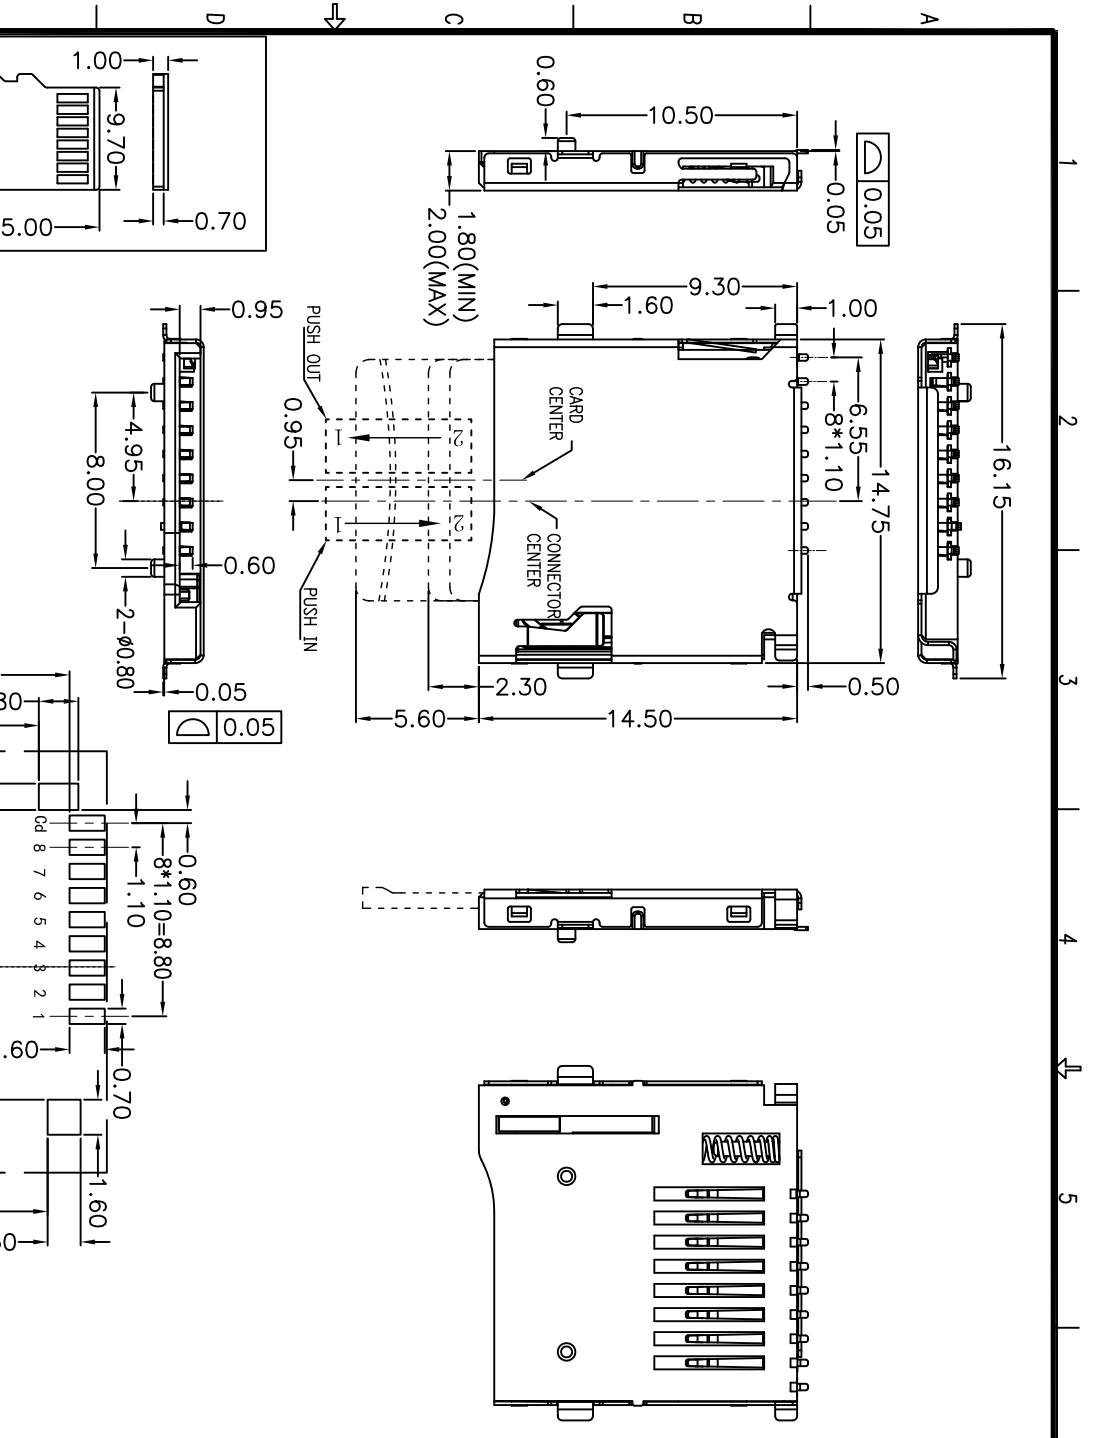

REV.	DESCRIPTION	APPD	DATE

NOTES:

- MATERIAL:
HOUSING: HIGH TEMPERATURE THERMOPLASTIC
UL94V_0,COLOR:BLACK.
CONTACT: COPPER ALLOYS.
COVER: COPPER ALLOYS OR STEEL.
- PLATING:
UNDERPLATE: NICKEL.
CONTACT AREA: GOLD OVER NICKEL.
SOLDER AREA: TIN OVER NICKEL.
- MULTIMEDIA CARD COMPATIBLE

PIN NO.	NAME	YTYPE	DESCRIPTION
1	DATE2	I/O/PP	DATE LINE(BIT2)
2	CD/DATE3	I/O/PP	CARD DETECT DATE LIN(BIT3)
3	CMD	PP	COMMAND RESPONSE
4	VDD	S	SUPPLY VOLTAGE
5	CLK	I	CLOCK
6	VSS	S	SUPPLY VOLTAGE GROUND
7	DATE0	I/O/PP	DATE LINE(BIT0)
8	DATE1	I/O/PP	DATE LINE(DIT1)

PART NO:		MATERIAL:	
LOT NO:		FINISH:	
UNIT: MM	SIZE: A4	DR:	TITLE:
TOLERANCES:		CHK:	DWG NO:
X.X=±0.35	GENERAL	APP:	SCALE:
X.XX=±0.25	ANGLE:	1:1	
X.XXX=±0.15	X.X=±3.0°	SHEET: 1 OF 3	
	X.XX=±2.0°	REV: B/1	