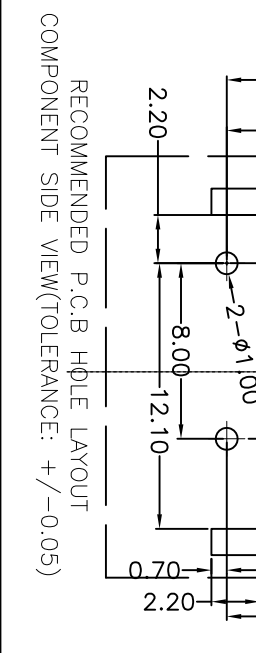

REV.	DESCRIPTION	APPD	DATE

NOTES:

- MATERIAL:
HOUSING: HIGH TEMPERATURE THERMOPLASTIC
UL94V_0,COLOR:BLACK.
CONTACT: COPPER ALLOYS.
COVER: COPPER ALLOYS OR STEEL.
- PLATING:
UNDERPLATE: NICKEL.
CONTACT AREA: GOLD OVER NICKEL.
SOLDER AREA: TIN OVER NICKEL.
- MULTIMEDIA CARD COMPATIBLE

PIN NO.	NAME	YTYPE	DESCRIPTION
1	DATE2	I/O/PP	DATE LINE(BIT2)
2	CD/DATE3	I/O/PP	CARD DETECT DATE LIN(BIT3)
3	CMD	PP	COMMAND RESPONSE
4	VDD	S	SUPPLY VOLTAGE
5	CLK	I	CLOCK
6	VSS	S	SUPPLY VOLTAGE GROUND
7	DATE0	I/O/PP	DATE LINE(BIT0)
8	DATE1	I/O/PP	DATE LINE(DIT1)

PART NO:		MATERIAL:	
LOT NO:		FINISH:	
UNIT: MM	SIZE: A4	DR:	TITLE:
TOLERANCES:		CHK:	DWG NO:
X.X=±0.35	GENERAL	APP:	SCALE:
X.XX=±0.25	ANGLE:	1:1	
X.XXX=±0.15	X.X=±3.0°	SHEET: 1 OF 3	
	X.XX=±2.0°	REV: B/1	