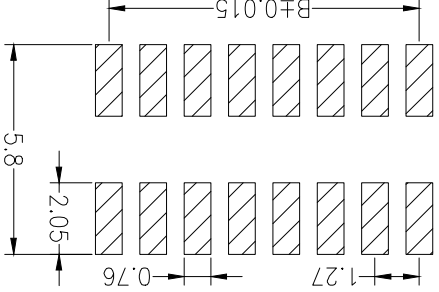

Ordering Information

23 43U-2 XX X N XX M N T 01

- 43=Ht,3mm Plastic high
- Per Row 01~50P No. of Pins
- Insulator Material Option
- F=LCP
- E=PA6T
- D=PA66
- C=PA6T
- B=PA66
- A=PBT
- G1:1.5U" Gold Contact Plating
- G2:1.5U" Gold
- G3:2U" Gold
- G4:3U" Gold
- G5:5U" Gold
- G6:10U" Gold
- G7:15U" Gold
- S0:Gold Flash/Tm
- SN:Tm
- Packing 01~99 code stream
- 0=PE Bag
- A=Troy
- T=tube
- P=Tube+Cap
- R=Reel+Cap
- M=Reel+Mylar