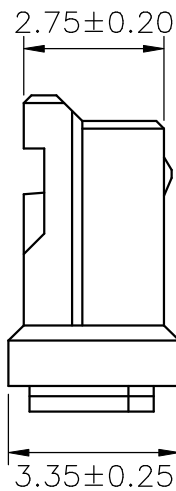

Circuit 1

**SPECIFICATIONS**

Current Rating: 3A AC,DC  
 Voltage Rating: 350V AC,DC  
 Temperature Range: -25°C ~ +85°C  
 Contact Resistance: 20mΩ Max.  
 Insulation Resistance: 1000MΩ Min.  
 Withstanding Voltage: 500V AC/minute  
 Material: Nylon 66,UL94V-0  
 Color: Natural(White)

**Ordering Information & Dimensions**

PART NO.	Dimensions	
	A	B
A1501H-02P	1.50	4.10
A1501H-03P	3.00	5.60
A1501H-04P	4.50	7.10
A1501H-05P	6.00	8.60
A1501H-06P	7.50	10.10
A1501H-07P	9.00	11.60
A1501H-08P	10.50	13.10
A1501H-09P	12.00	14.60
A1501H-10P	13.50	16.10
A1501H-11P	15.00	17.60
A1501H-12P	16.50	19.10
A1501H-13P	18.00	20.60
A1501H-14P	19.50	22.10
A1501H-15P	21.00	23.60

UNIT	SCALE	SHEET	TITLE:	
mm		1 of 1	<b>1.50mm PITCH HOUSING</b>	
DRAWN BY	APPROVED BY			
董正一 2001.02.01	董正一 2001.02.01			
GENERAL TOLERANCE				
		X. X±0.25	ANGLE±	
		X. XX±0.15		
		X. XXX±0.05		
BO	NEW RELEASE	2006.04.13	DRAW NO. : A1501H-XP	
REV.	DESCRIPTION	DATE	REV. B0	